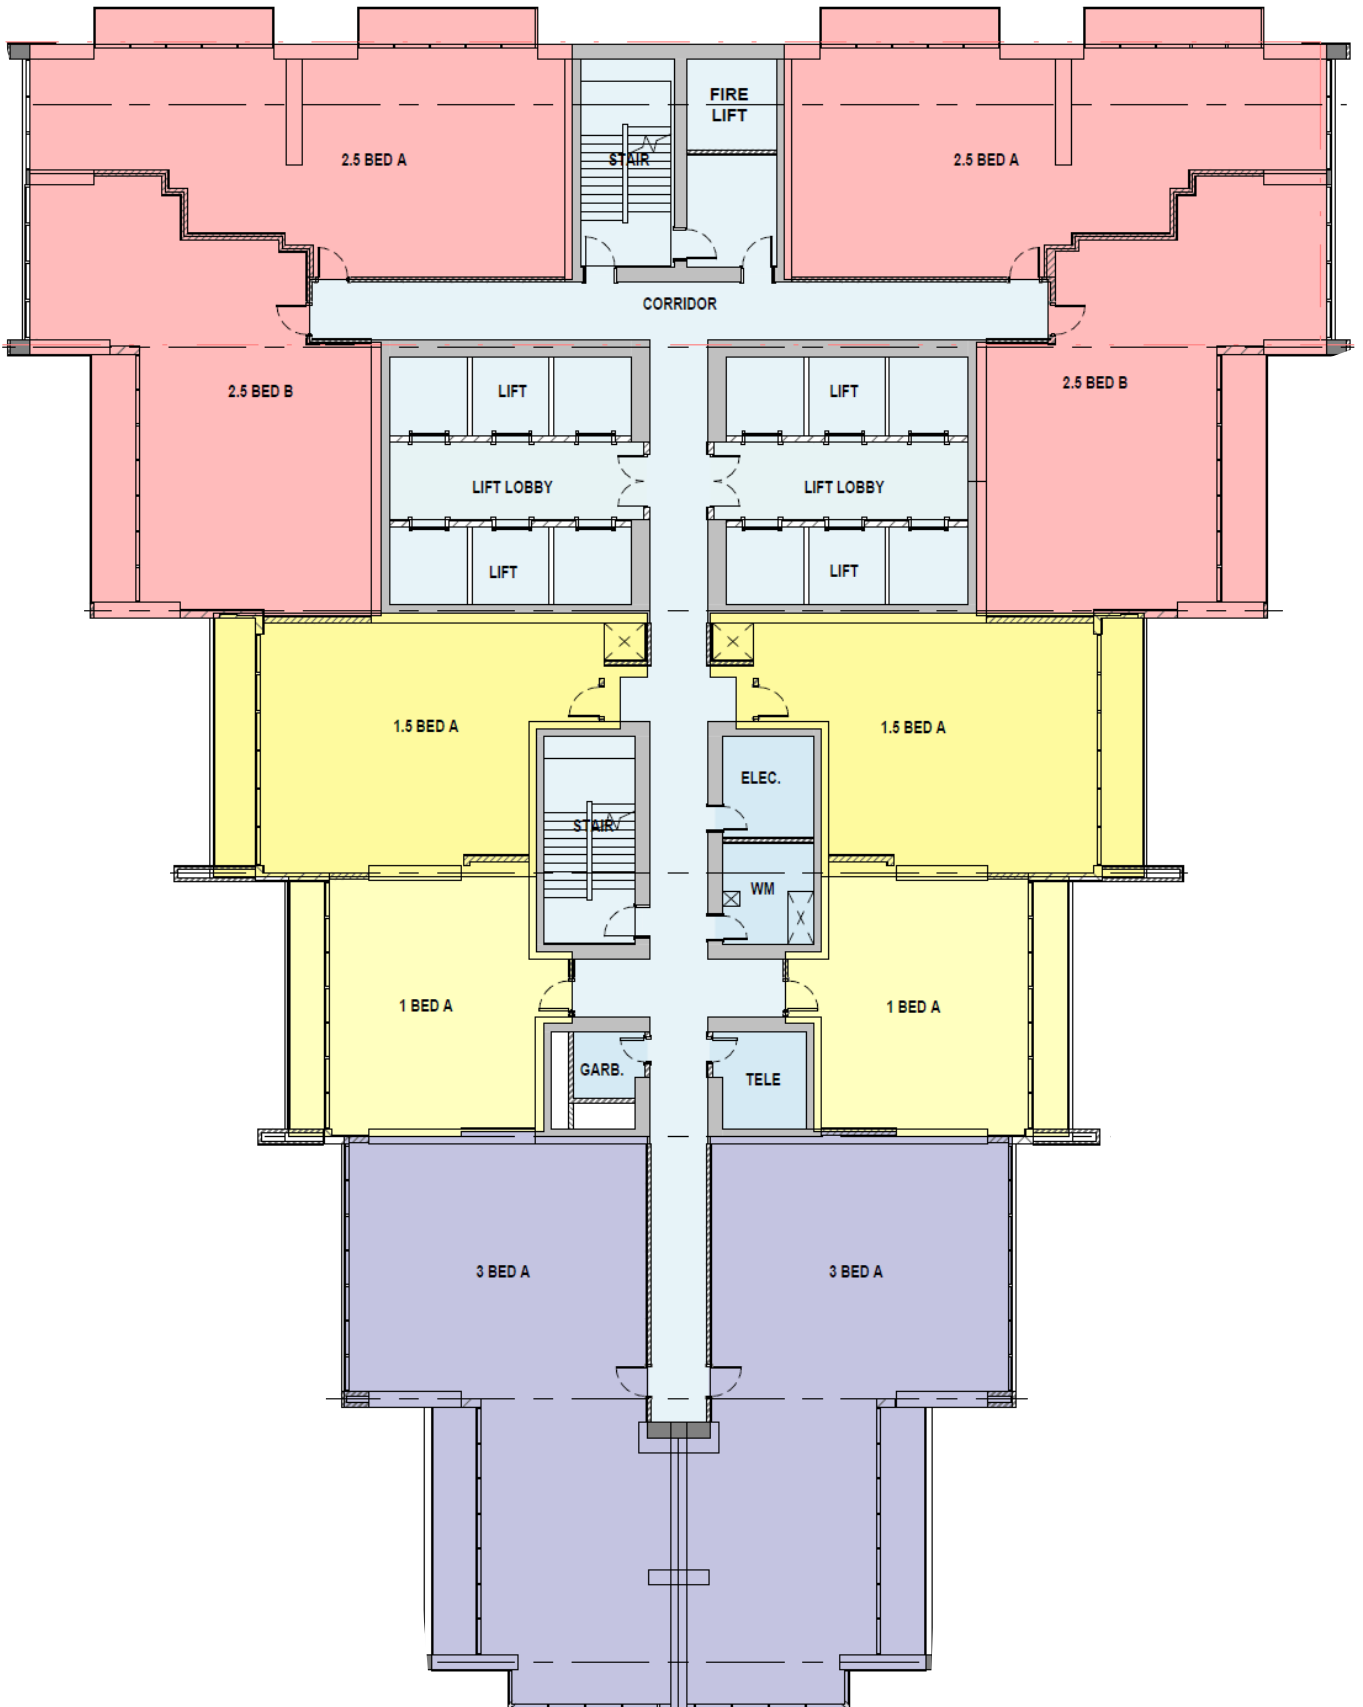

11th St

Jumeirah Heights East
Cluster, Building E

200 ft

1 Bedroom

1 Bedroom + Study

2 Bedroom + Maid

3 Bedroom + Maid