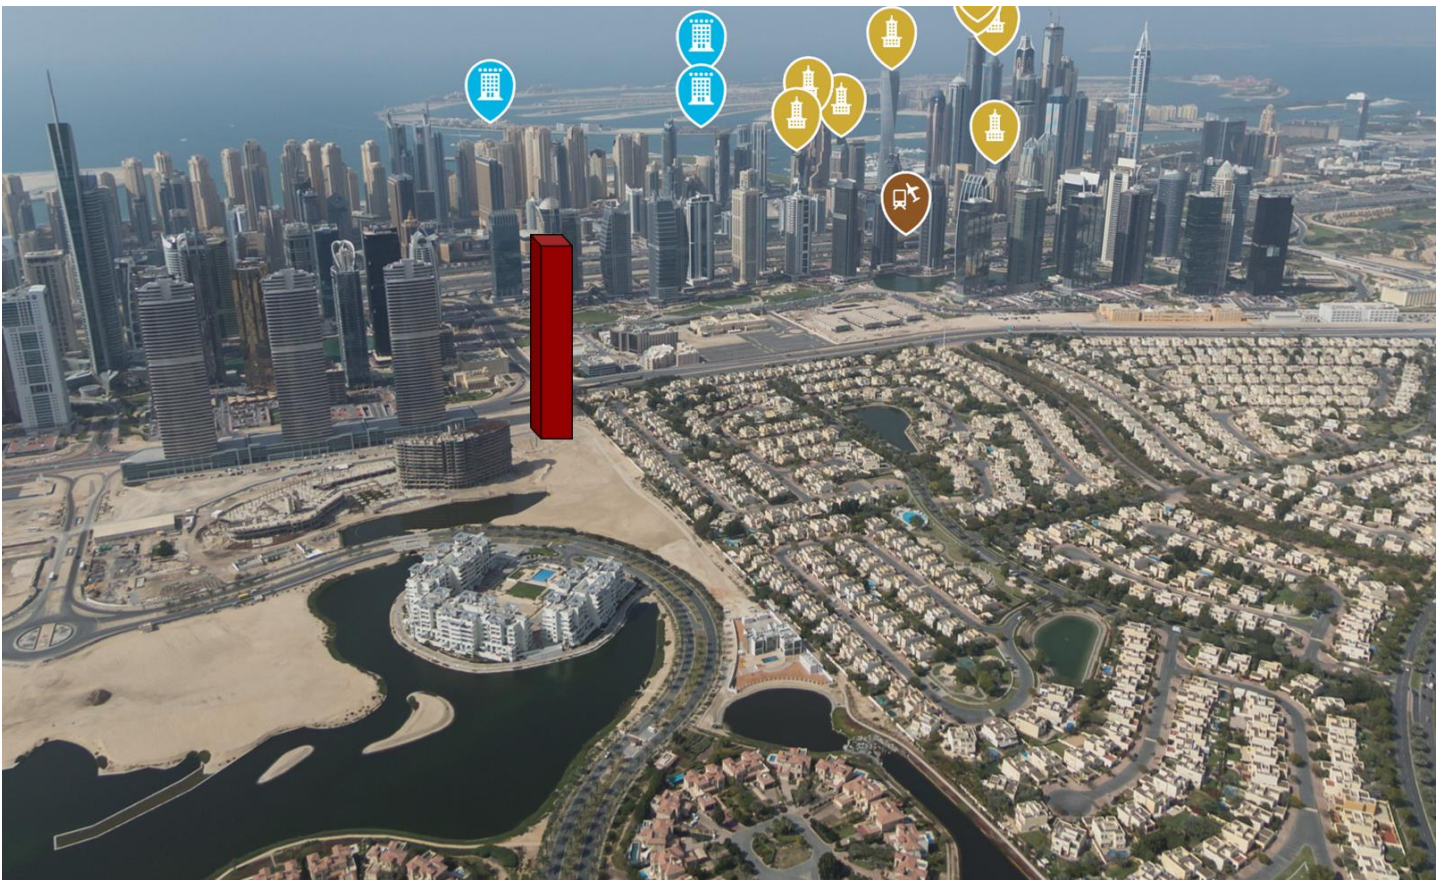

Aarzee Jewellery DMC

آرزی جولاری د.م.س

JLT Cluster H

First Al Khail St

ZEINTEC FZ LLC

ODE Supplier UAE -
ODE Solenoid Valve UAE

JLT Tower
Recently viewed

Jumeirah Islands
Townhouses EAST (1...

11th St

Jumeirah Heights East
Cluster, Building E

200 ft

1 Bedroom

1 Bedroom + Study

2 Bedroom + Maid

3 Bedroom + Maid