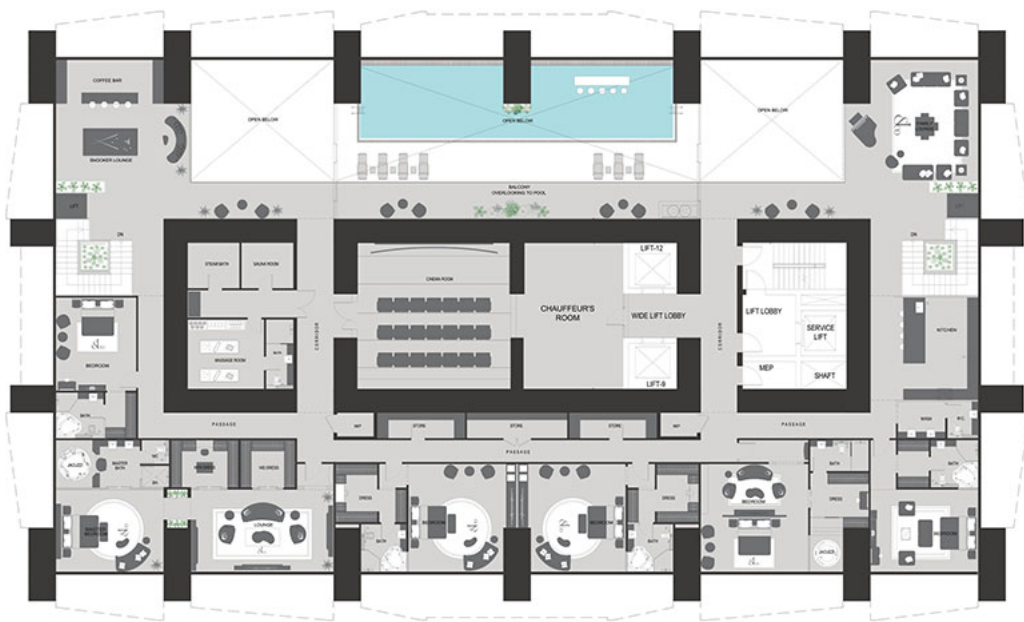

Burj Binghatti

DESIGN CONCEPT

Astronomia Penthouse

Upper Level

DESIGN CONCEPT

Billionaire Penthouse

DESIGN CONCEPT

Billionaire Penthouse

Upper Level

DESIGN CONCEPT

Fleurs de Jardin Penthouse

CONTACT US

Call Us [+971 4 248 3400](tel:+97142483400)

WhatsApp [+971 55 162 3236](https://wa.me/971551623236)