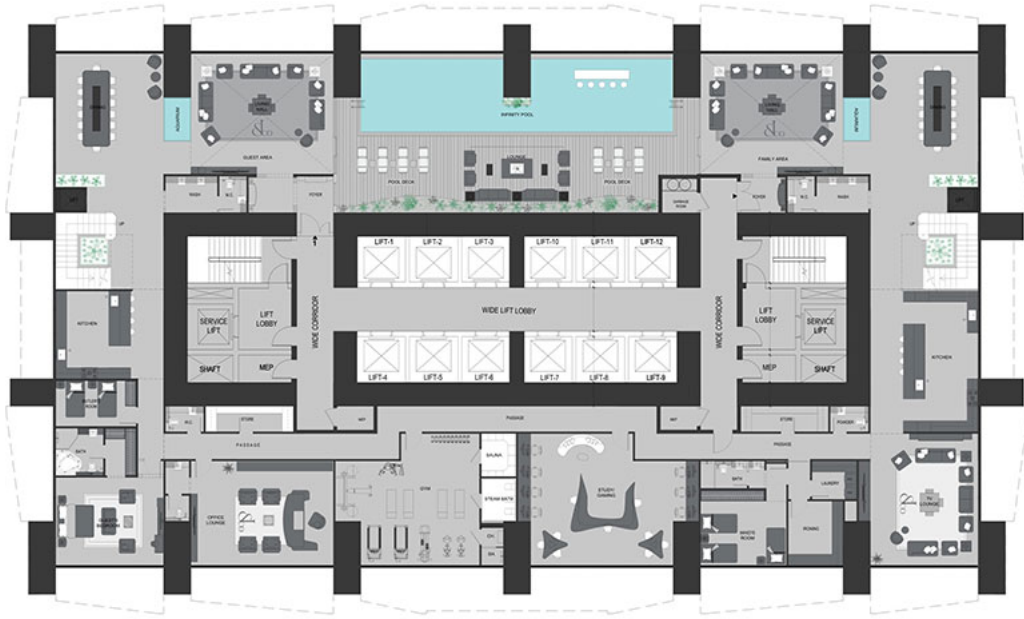

Burj Binghatti

DESIGN CONCEPT

Astronomia Penthouse

Upper Level

DESIGN CONCEPT

Billionaire Penthouse

DESIGN CONCEPT

Billionaire Penthouse

Upper Level

DESIGN CONCEPT

Fleurs de Jardin Penthouse

CONTACT US

Call Us [+971 4 248 3400](tel:+97142483400)

WhatsApp [+971 55 162 3236](https://wa.me/971551623236)