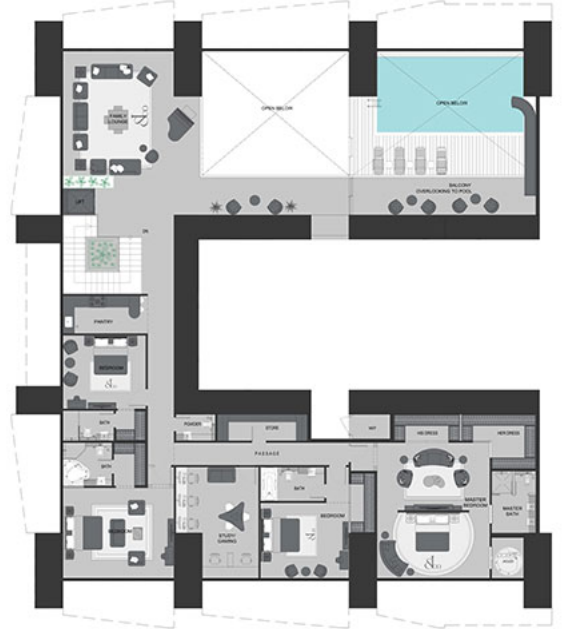

Burj Binghatti

DESIGN CONCEPT

Astronomia Penthouse

Upper Level

DESIGN CONCEPT

Billionaire Penthouse

DESIGN CONCEPT

Billionaire Penthouse

Upper Level

DESIGN CONCEPT

Fleurs de Jardin Penthouse

CONTACT US

Call Us [+971 4 248 3400](tel:+97142483400)

WhatsApp [+971 55 162 3236](https://wa.me/971551623236)