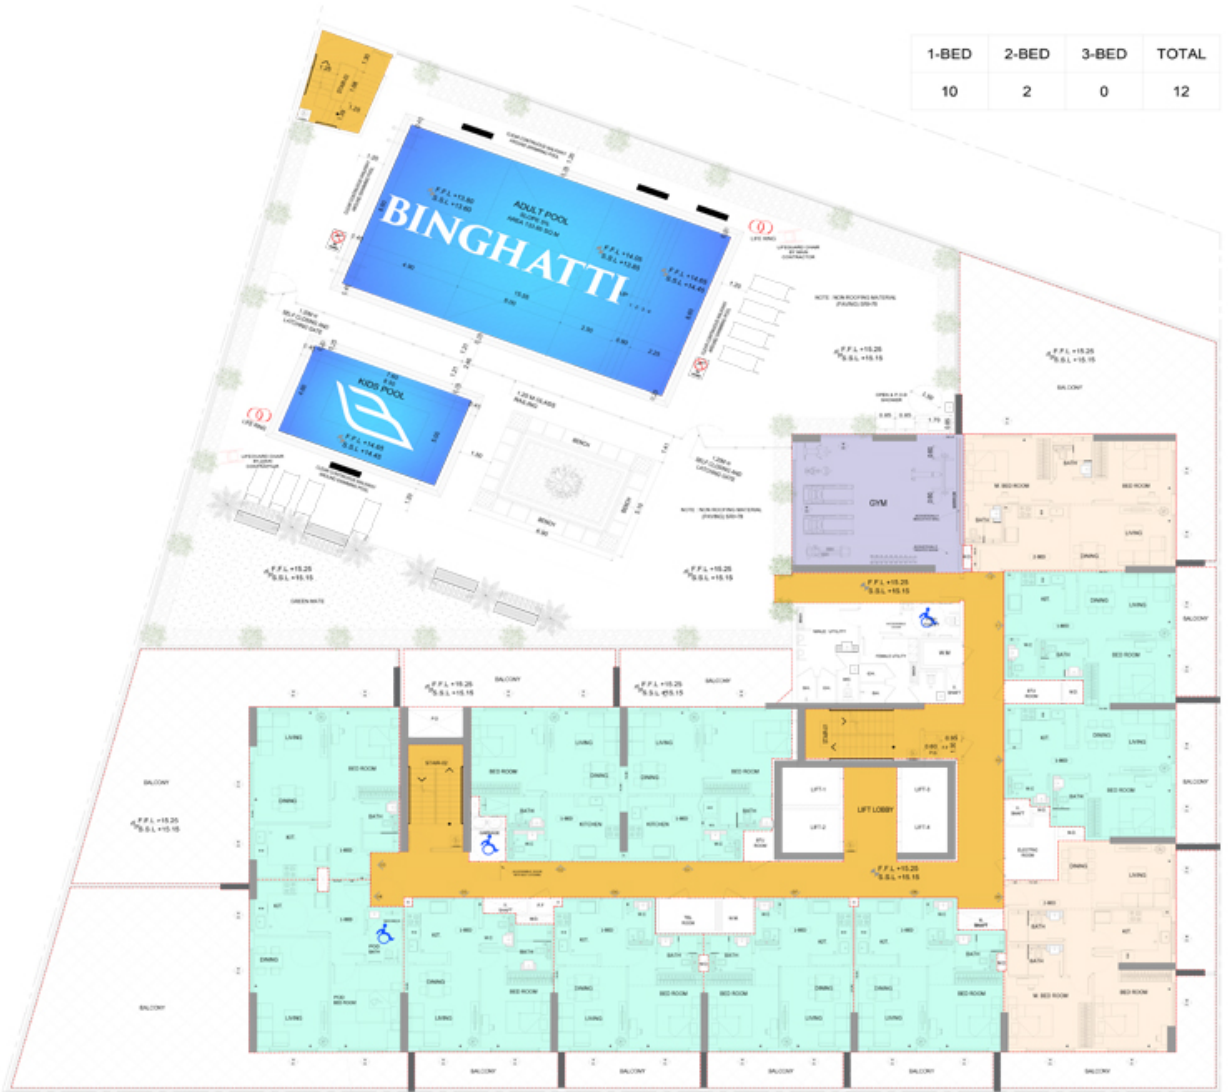

1-BED	2-BED	3-BED	TOTAL
10	2	0	12