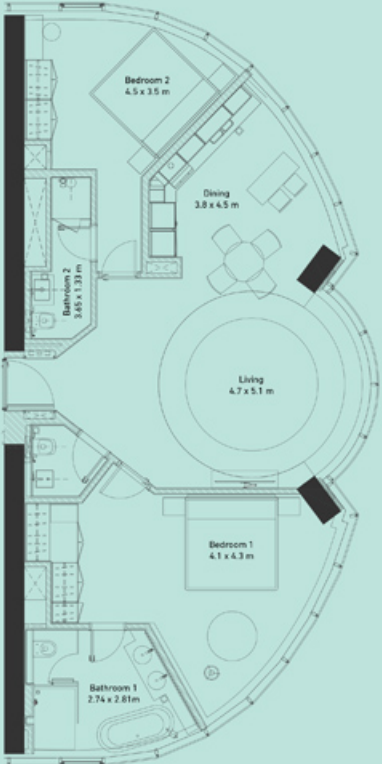

# ONE BED ROOM P06

THE  
PAD  
by OMNIYAT

LOCATION ON SECTION

APARTMENT P06  
1 BEDROOM  
VIEW: CANAL  
CAR PARK: 1  
SIZE: 1229 SQFT

# TWO BED ROOM 201

THE  
PAD

by OMNIYAT

LOCATION ON SECTION

APARTMENT 201  
2 BEDROOM  
VIEW: BURJ KHALIFA & CANAL  
CAR PARK: 1  
SIZE: 1277 SQFT

# TWO BED ROOM 211

APARTMENT 211  
2 BEDROOM  
VIEW: BURJ KHALIFA & CANAL  
CAR PARK: 1  
SIZE: 1277 SQFT

**THE  
PAD**  
by OMNIYAT

LOCATION ON SECTION

# TWO BED ROOM 311

APARTMENT 311  
2 BEDROOM  
VIEW: BURJ KHALIFA & CANAL  
CAR PARK: 1  
SIZE: 1277 SQFT

**THE  
PAD**  
by OMNIYAT

LOCATION ON SECTION