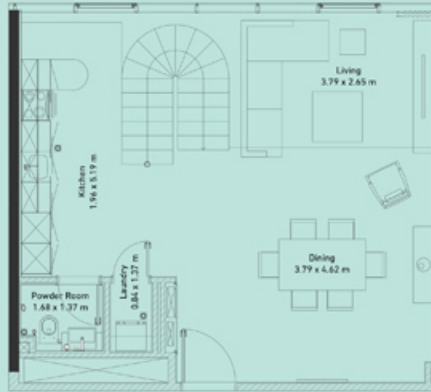

TWO BED ROOM LOFT 2210

APARTMENT 2201
2 BEDROOM LOFT
VIEW: BURJ KHALIFA
CAR PARK: 1
SIZE: 1462 SQFT

THE
PAD
by OMNIVAT

LOCATION ON SECTION

CONTACT US

Call Us [+971 4 248 3400](tel:+97142483400)

WhatsApp [+971 55 162 3236](https://wa.me/971551623236)

TANAMI
PROPERTIES
العقارية