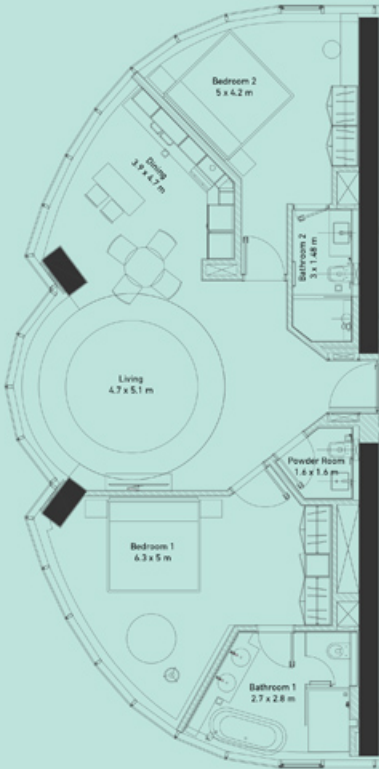

## ONE BED ROOM 1706

**THE  
PAD**  
by OMNIYAT

LOCATION ON SECTION

APARTMENT 1706  
1 BEDROOM  
VIEW: CANAL  
CAR PARK: 1  
SIZE: 685 SQFT

# ONE BED ROOM P06

THE  
PAD  
by OMNIYAT

LOCATION ON SECTION

APARTMENT P06  
1 BEDROOM  
VIEW: CANAL  
CAR PARK: 1  
SIZE: 1229 SQFT

# TWO BED ROOM 311

APARTMENT 311  
2 BEDROOM  
VIEW: BURJ KHALIFA & CANAL  
CAR PARK: 1  
SIZE: 1277 SQFT

**THE  
PAD**  
by OMNIYAT

LOCATION ON SECTION

# TWO BED ROOM 401

APARTMENT 401  
2 BEDROOM  
VIEW: BURJ KHALIFA & CANAL  
CAR PARK: 1  
SIZE: 1277 SQFT