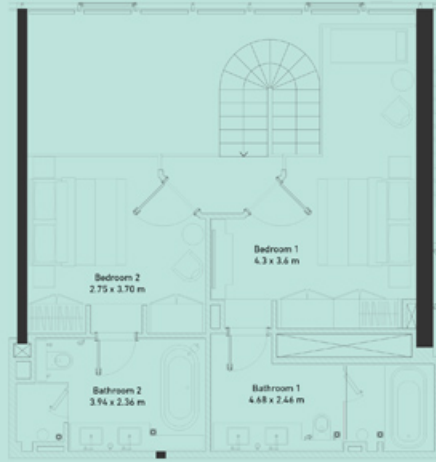

# TWO BED ROOM LOFT 2204

**THE  
PAD**  
by OMNIYAT

LOCATION ON SECTION

APARTMENT 2204  
2 BEDROOM LOFT  
VIEW: CANAL  
CAR PARK: 1  
SIZE: 1551 SQFT

# TWO BED ROOM LOFT 2207

APARTMENT 2207  
2 BEDROOM LOFT  
VIEW: BURJ KHALIFA  
CAR PARK: 1  
SIZE: 1501 SQFT

**THE  
PAD**  
by OMNIYAT

LOCATION ON SECTION

# TWO BED ROOM LOFT 2209

**THE  
PAD**  
by OMNIVAT

LOCATION ON SECTION

APARTMENT 2209  
2 BEDROOM LOFT  
VIEW: BURJ KHALIFA  
CAR PARK: 1  
SIZE: 1437 SQFT