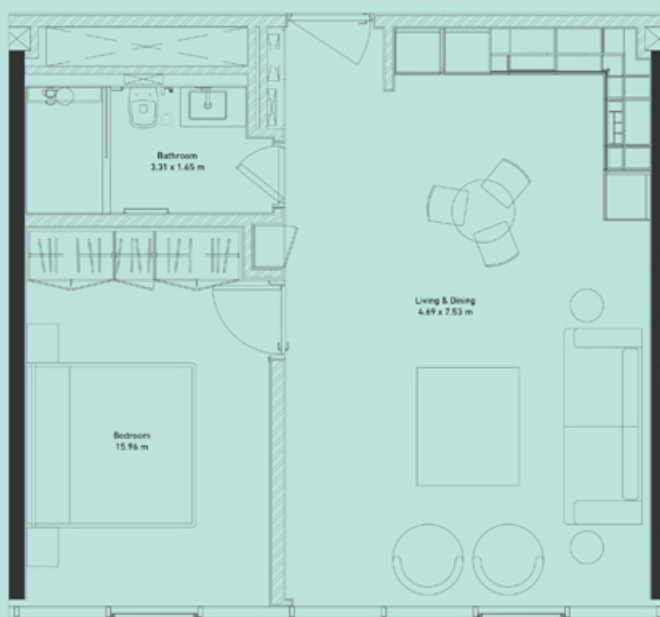

## ONE BED ROOM 1706

**THE  
PAD**  
by OMNIYAT

LOCATION ON SECTION

APARTMENT 1706  
1 BEDROOM  
VIEW: CANAL  
CAR PARK: 1  
SIZE: 685 SQFT

# ONE BED ROOM 403

**THE  
PAD**  
by OMNIYAT

LOCATION ON SECTION

APARTMENT 403  
1 BEDROOM  
VIEW: CANAL  
CAR PARK: 1  
SIZE: 684 SQFT

# ONE BED ROOM LOFT 2108

APARTMENT 2108  
1 BEDROOM LOFT  
VIEW: BURJ KHALIFA  
CAR PARK: 1  
SIZE: 1015 SQFT

**THE  
PAD**  
by OMNIVAT

LOCATION ON SECTION

# ONE BED ROOM P06

THE  
PAD  
by OMNIYAT

LOCATION ON SECTION

APARTMENT P06  
1 BEDROOM  
VIEW: CANAL  
CAR PARK: 1  
SIZE: 1229 SQFT