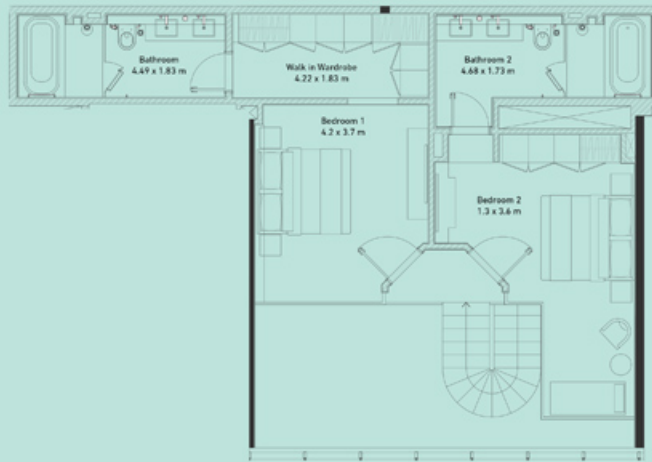

TWO BED ROOM LOFT 2104

**THE
PAD**
by OMNIYAT

LOCATION ON SECTION

APARTMENT 2104
2 BEDROOM LOFT
VIEW: CANAL
CAR PARK: 1
SIZE: 1548 SQFT