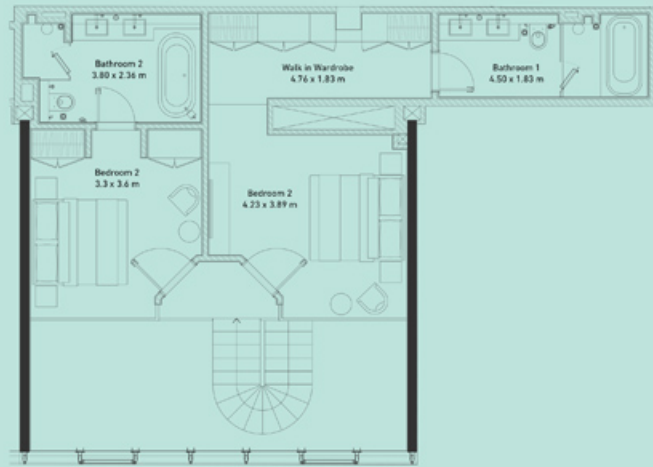

APARTMENT 2204
2 BEDROOM LOFT
VIEW: CANAL
CAR PARK: 1
SIZE: 1551 SQFT