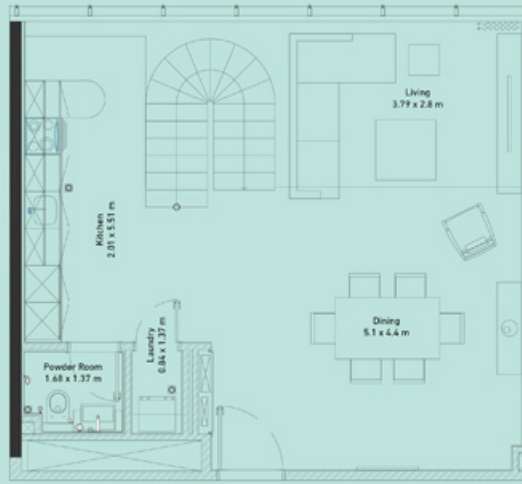

TWO BED ROOM LOFT 2110

APARTMENT 2110
2 BEDROOM LOFT
VIEW: BURJ KHALIFA
CAR PARK: 1
SIZE: 1584 SF

**THE
PAD**
by OMNIYAT

LOCATION ON SECTION