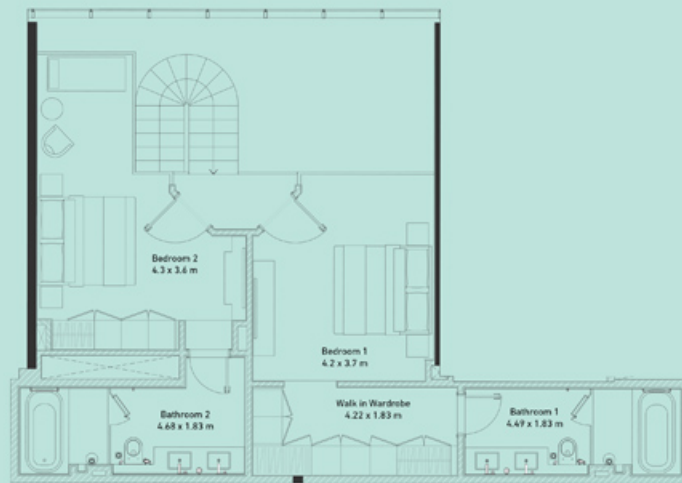

TWO BED ROOM LOFT 2110

APARTMENT 2110
2 BEDROOM LOFT
VIEW: BURJ KHALIFA
CAR PARK: 1
SIZE: 1584 SF

**THE
PAD**
by OMNIYAT

LOCATION ON SECTION