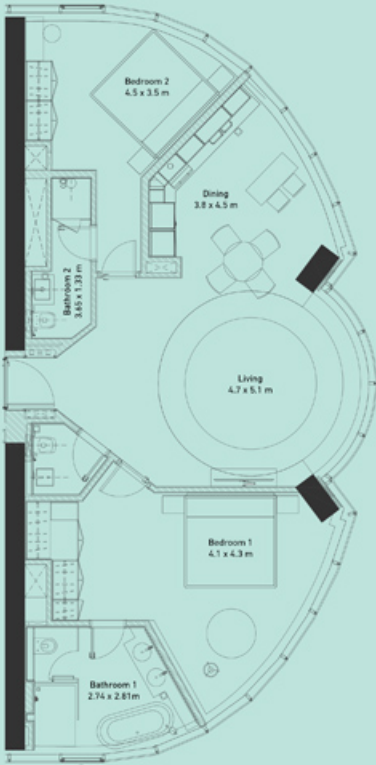

# ONE BED ROOM P06

THE  
PAD  
by OMNIYAT

LOCATION ON SECTION

APARTMENT P06  
1 BEDROOM  
VIEW: CANAL  
CAR PARK: 1  
SIZE: 1229 SQFT

# ONE BED ROOM P10

APARTMENT P10  
1 BEDROOM  
VIEW: BURJ KHALIFA  
CAR PARK: 1  
SIZE: 945 SQFT

THE  
PAD  
by OMNIYAT

LOCATION ON SECTION

# TWO BED ROOM 111

APARTMENT 111  
2 BEDROOM  
VIEW: BURJ KHALIFA & CANAL  
CAR PARK: 1  
SIZE: 1277 SQFT

THE  
PAD

by OMNIVAT

LOCATION ON SECTION

# TWO BED ROOM 201

THE  
PAD

by OMNIYAT

LOCATION ON SECTION

APARTMENT 201  
2 BEDROOM  
VIEW: BURJ KHALIFA & CANAL  
CAR PARK: 1  
SIZE: 1277 SQFT