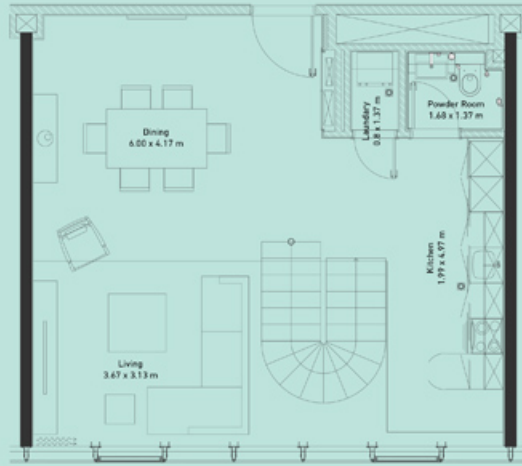

TWO BED ROOM LOFT 2204

**THE
PAD**
by OMNIYAT

LOCATION ON SECTION