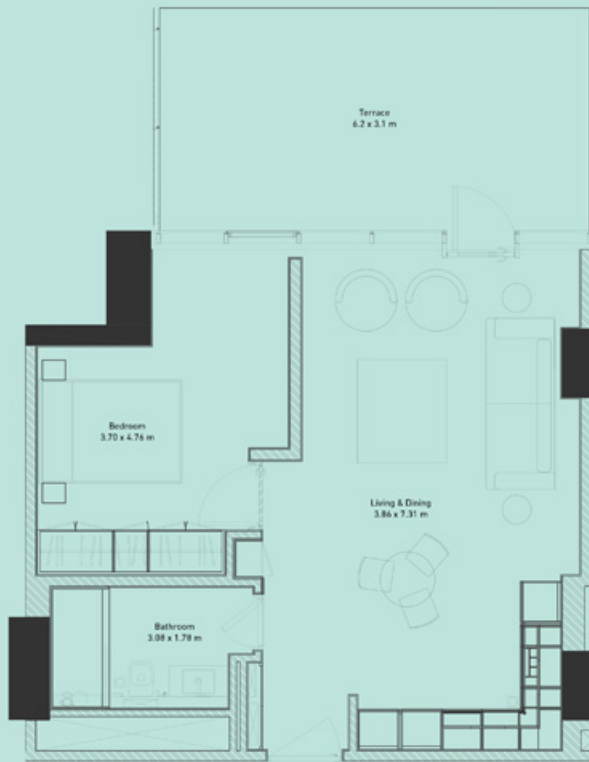

## ONE BED ROOM 1706

**THE  
PAD**  
by OMNIYAT

LOCATION ON SECTION

APARTMENT 1706  
1 BEDROOM  
VIEW: CANAL  
CAR PARK: 1  
SIZE: 685 SQFT

# ONE BED ROOM M05

THE  
PAD

by OMNIVAT

LOCATION ON SECTION

APARTMENT M05  
1 BEDROOM  
VIEW: CANAL  
CAR PARK: 1  
SIZE: 684 SQFT

# ONE BED ROOM P06

THE  
PAD  
by OMNIYAT

LOCATION ON SECTION

APARTMENT P06  
1 BEDROOM  
VIEW: CANAL  
CAR PARK: 1  
SIZE: 1229 SQFT

# ONE BED ROOM P08

**THE  
PAD**  
by OMNIVAT

LOCATION ON SECTION

APARTMENT P08  
1 BEDROOM  
VIEW: BURJ KHALIFA  
CAR PARK: 1  
SIZE: 863 SQFT