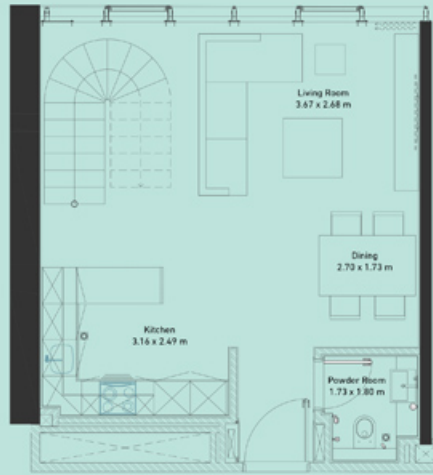

## ONE BED ROOM 1706

**THE  
PAD**  
by OMNIYAT

LOCATION ON SECTION

APARTMENT 1706  
1 BEDROOM  
VIEW: CANAL  
CAR PARK: 1  
SIZE: 685 SQFT

# ONE BED ROOM 403

**THE  
PAD**  
by OMNIYAT

LOCATION ON SECTION

APARTMENT 403  
1 BEDROOM  
VIEW: CANAL  
CAR PARK: 1  
SIZE: 684 SQFT

# ONE BED ROOM LOFT 2108

APARTMENT 2108  
1 BEDROOM LOFT  
VIEW: BURJ KHALIFA  
CAR PARK: 1  
SIZE: 1015 SQFT

**THE  
PAD**  
by OMNIVAT

LOCATION ON SECTION

# ONE BED ROOM P06

THE  
PAD  
by OMNIYAT

LOCATION ON SECTION

APARTMENT P06  
1 BEDROOM  
VIEW: CANAL  
CAR PARK: 1  
SIZE: 1229 SQFT