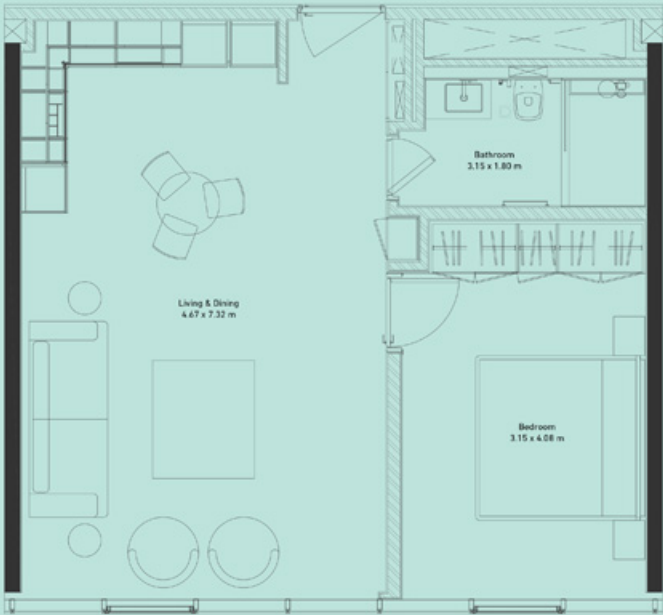

# ONE BED ROOM 403

**THE  
PAD**  
by OMNIYAT

LOCATION ON SECTION

APARTMENT 403  
1 BEDROOM  
VIEW: CANAL  
CAR PARK: 1  
SIZE: 684 SQFT

# ONE BED ROOM LOFT 2108

APARTMENT 2108  
1 BEDROOM LOFT  
VIEW: BURJ KHALIFA  
CAR PARK: 1  
SIZE: 1015 SQFT

**THE  
PAD**  
by OMNIVAT

LOCATION ON SECTION

# ONE BED ROOM M05

THE  
PAD

by OMNIVAT

LOCATION ON SECTION

APARTMENT M05  
1 BEDROOM  
VIEW: CANAL  
CAR PARK: 1  
SIZE: 684 SQFT

# ONE BED ROOM P06

THE  
PAD  
by OMNIYAT

LOCATION ON SECTION

APARTMENT P06  
1 BEDROOM  
VIEW: CANAL  
CAR PARK: 1  
SIZE: 1229 SQFT