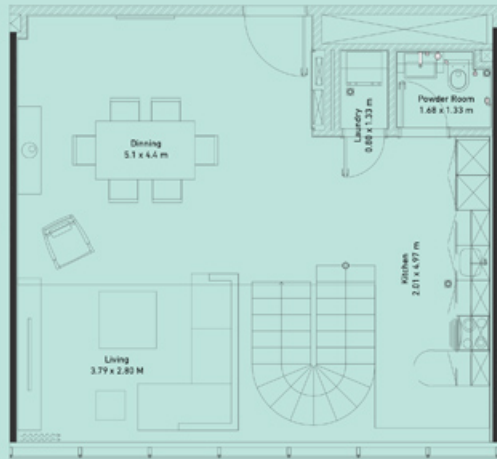

TWO BED ROOM LOFT 2104

**THE
PAD**
by OMNIYAT

LOCATION ON SECTION

APARTMENT 2104
2 BEDROOM LOFT
VIEW: CANAL
CAR PARK: 1
SIZE: 1548 SQFT