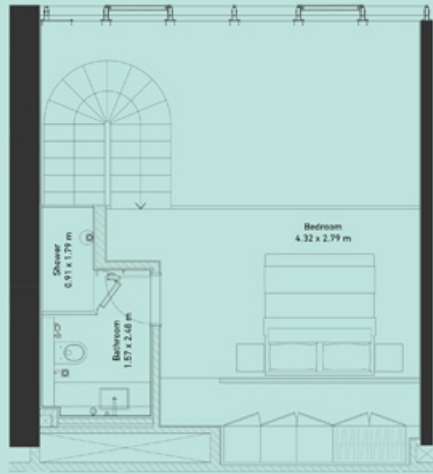

## ONE BED ROOM 1706

**THE  
PAD**  
by OMNIYAT

LOCATION ON SECTION

APARTMENT 1706  
1 BEDROOM  
VIEW: CANAL  
CAR PARK: 1  
SIZE: 685 SQFT

# ONE BED ROOM 403

**THE  
PAD**  
by OMNIYAT

LOCATION ON SECTION

APARTMENT 403  
1 BEDROOM  
VIEW: CANAL  
CAR PARK: 1  
SIZE: 684 SQFT

# ONE BED ROOM LOFT 2108

APARTMENT 2108  
1 BEDROOM LOFT  
VIEW: BURJ KHALIFA  
CAR PARK: 1  
SIZE: 1015 SQFT

**THE  
PAD**  
by OMNIVAT

LOCATION ON SECTION

# ONE BED ROOM P06

THE  
PAD  
by OMNIYAT

LOCATION ON SECTION

APARTMENT P06  
1 BEDROOM  
VIEW: CANAL  
CAR PARK: 1  
SIZE: 1229 SQFT