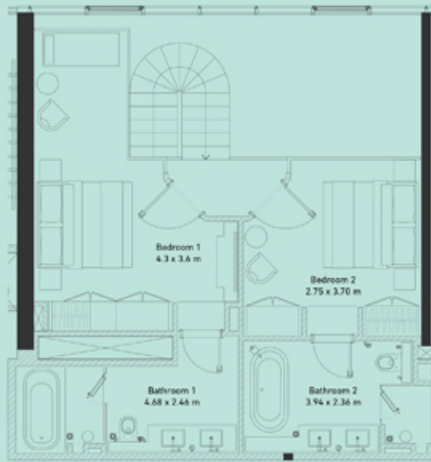

# TWO BED ROOM LOFT 2209

**THE  
PAD**  
by OMNIVAT

LOCATION ON SECTION

APARTMENT 2209  
2 BEDROOM LOFT  
VIEW: BURJ KHALIFA  
CAR PARK: 1  
SIZE: 1437 SQFT

# TWO BED ROOM LOFT 2210

APARTMENT 2201  
2 BEDROOM LOFT  
VIEW: BURJ KHALIFA  
CAR PARK: 1  
SIZE: 1462 SQFT

THE  
PAD  
by OMNIVAT

LOCATION ON SECTION