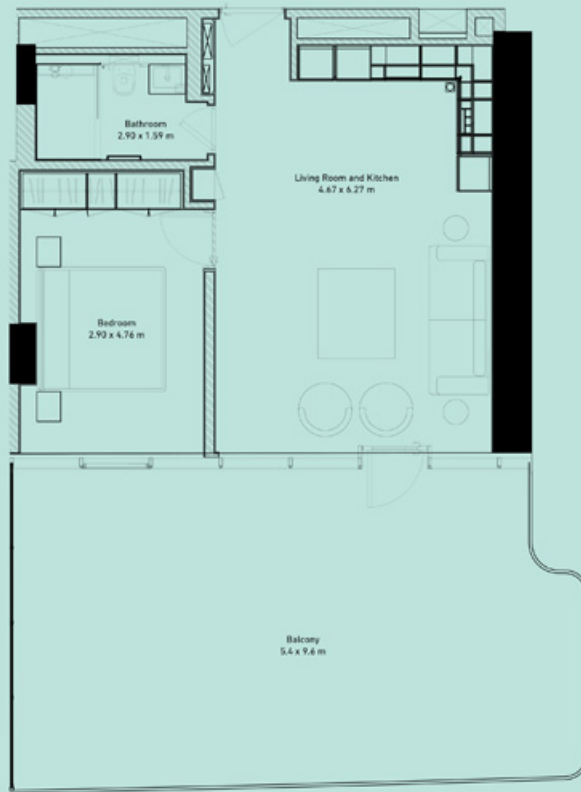

## ONE BED ROOM 1706

**THE  
PAD**  
by OMNIYAT

LOCATION ON SECTION

APARTMENT 1706  
1 BEDROOM  
VIEW: CANAL  
CAR PARK: 1  
SIZE: 685 SQFT

# ONE BED ROOM LOFT 2108

APARTMENT 2108  
1 BEDROOM LOFT  
VIEW: BURJ KHALIFA  
CAR PARK: 1  
SIZE: 1015 SQFT

**THE  
PAD**  
by OMNIVAT

LOCATION ON SECTION

# ONE BED ROOM M05

THE  
PAD

by OMNIVAT

LOCATION ON SECTION

APARTMENT M05  
1 BEDROOM  
VIEW: CANAL  
CAR PARK: 1  
SIZE: 684 SQFT

# ONE BED ROOM P06

THE  
PAD  
by OMNIYAT

LOCATION ON SECTION

APARTMENT P06  
1 BEDROOM  
VIEW: CANAL  
CAR PARK: 1  
SIZE: 1229 SQFT