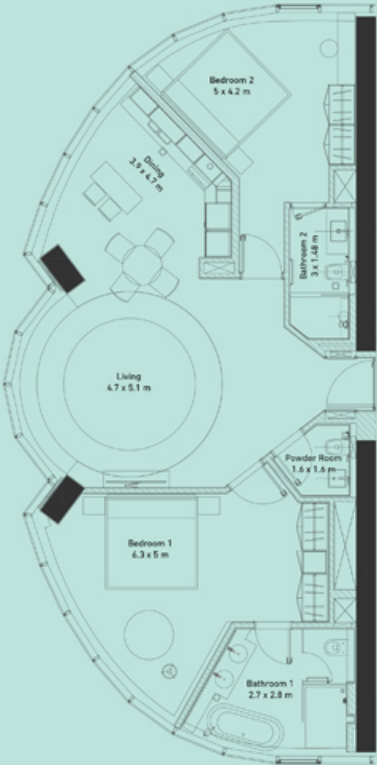

# ONE BED ROOM P06

THE  
PAD  
by OMNIYAT

LOCATION ON SECTION

APARTMENT P06  
1 BEDROOM  
VIEW: CANAL  
CAR PARK: 1  
SIZE: 1229 SQFT

# ONE BED ROOM P10

APARTMENT P10  
1 BEDROOM  
VIEW: BURJ KHALIFA  
CAR PARK: 1  
SIZE: 945 SQFT

THE  
PAD  
by OMNIYAT

LOCATION ON SECTION

# TWO BED ROOM 111

APARTMENT 111  
2 BEDROOM  
VIEW: BURJ KHALIFA & CANAL  
CAR PARK: 1  
SIZE: 1277 SQFT

THE  
PAD

by OMNIVAT

LOCATION ON SECTION

# TWO BED ROOM 201

THE  
PAD

by OMNIYAT

LOCATION ON SECTION

APARTMENT 201  
2 BEDROOM  
VIEW: BURJ KHALIFA & CANAL  
CAR PARK: 1  
SIZE: 1277 SQFT