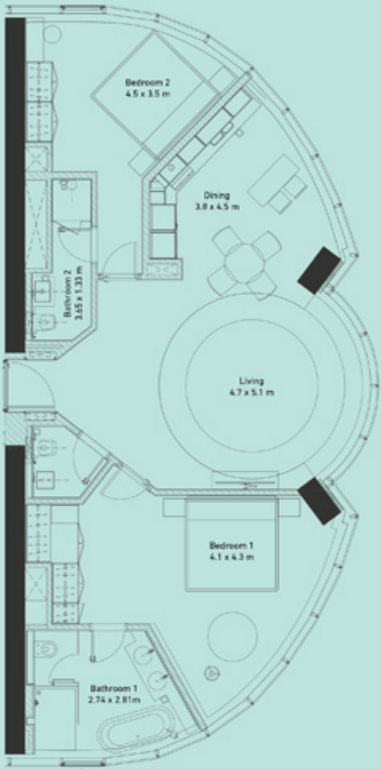

# ONE BED ROOM P06

THE  
PAD  
by OMNIYAT

LOCATION ON SECTION

APARTMENT P06  
1 BEDROOM  
VIEW: CANAL  
CAR PARK: 1  
SIZE: 1229 SQFT

# TWO BED ROOM 111

APARTMENT 111  
2 BEDROOM  
VIEW: BURJ KHALIFA & CANAL  
CAR PARK: 1  
SIZE: 1277 SQFT

THE  
PAD

by OMNIVAT

LOCATION ON SECTION

# TWO BED ROOM 201

THE  
PAD

by OMNIYAT

LOCATION ON SECTION

APARTMENT 201  
2 BEDROOM  
VIEW: BURJ KHALIFA & CANAL  
CAR PARK: 1  
SIZE: 1277 SQFT

# TWO BED ROOM 211

APARTMENT 211  
2 BEDROOM  
VIEW: BURJ KHALIFA & CANAL  
CAR PARK: 1  
SIZE: 1277 SQFT

**THE  
PAD**  
by OMNIYAT

LOCATION ON SECTION