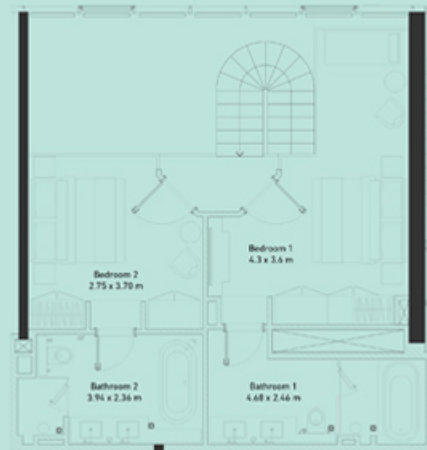

# TWO BED ROOM LOFT 2207

APARTMENT 2207  
2 BEDROOM LOFT  
VIEW: BURJ KHALIFA  
CAR PARK: 1  
SIZE: 1501 SQFT

**THE  
PAD**  
by OMNIYAT

LOCATION ON SECTION

# TWO BED ROOM LOFT 2209

**THE  
PAD**  
by OMNIVAT

LOCATION ON SECTION

APARTMENT 2209  
2 BEDROOM LOFT  
VIEW: BURJ KHALIFA  
CAR PARK: 1  
SIZE: 1437 SQFT