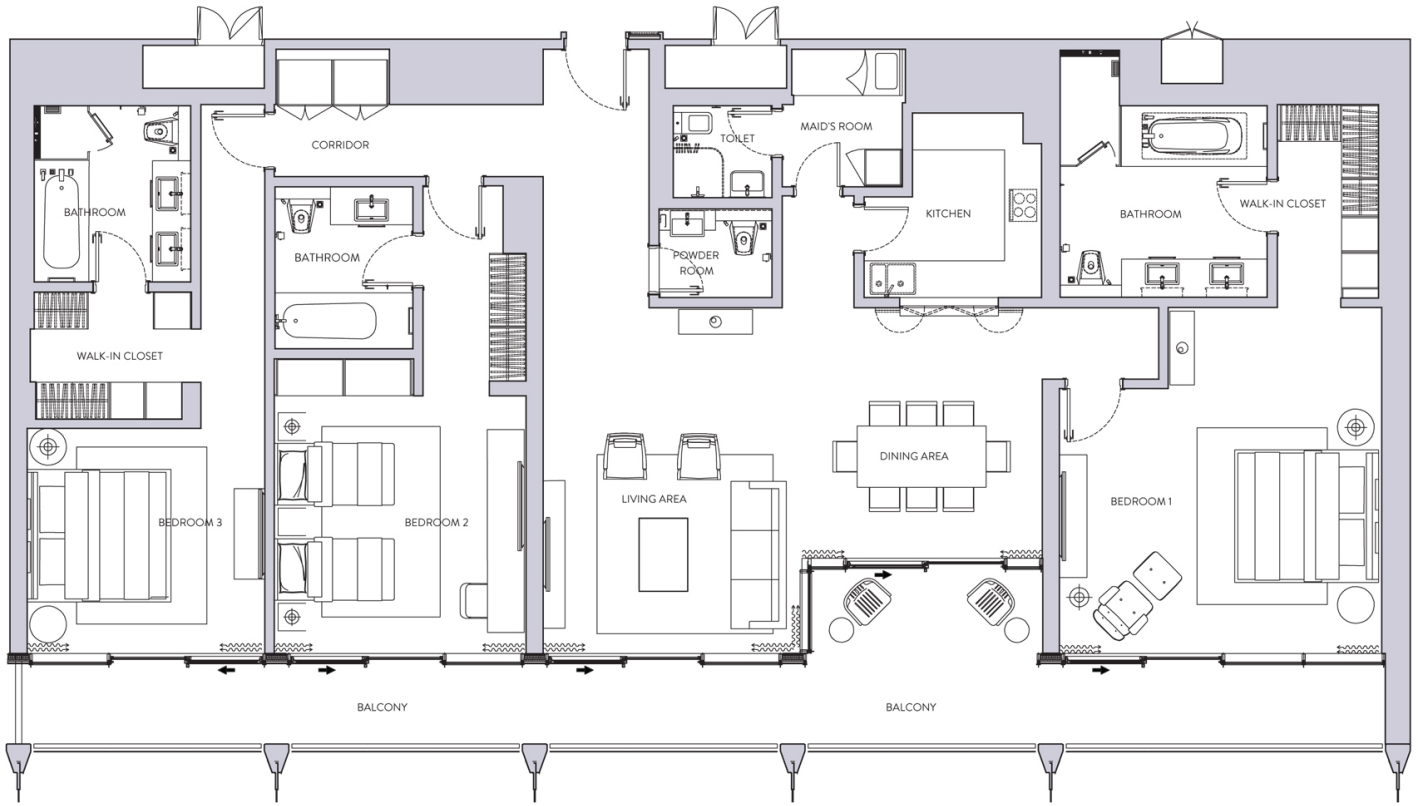

DUBAI CANAL VIEW

THREE BEDROOM

STERLING

by OMNIYAT

BURJ KHALIFA VIEW