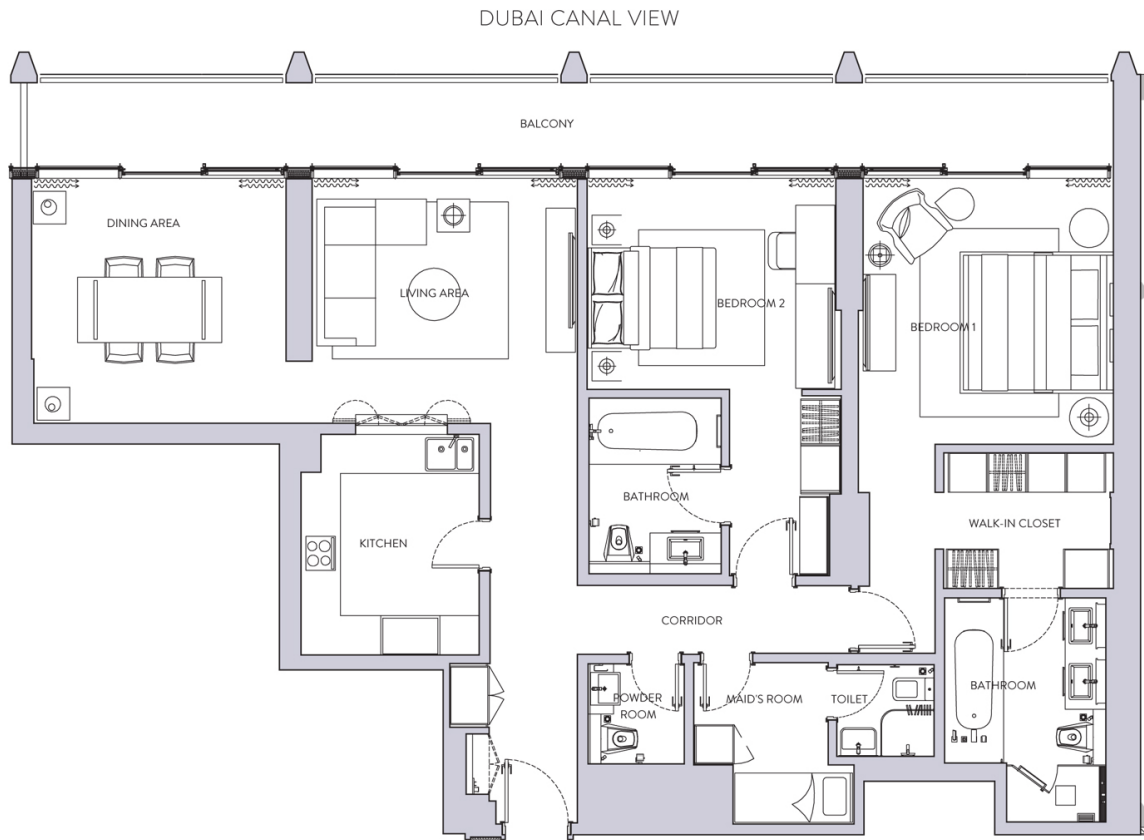

TWO BEDROOM TYPE - B

STERLING

by OMNIYAT