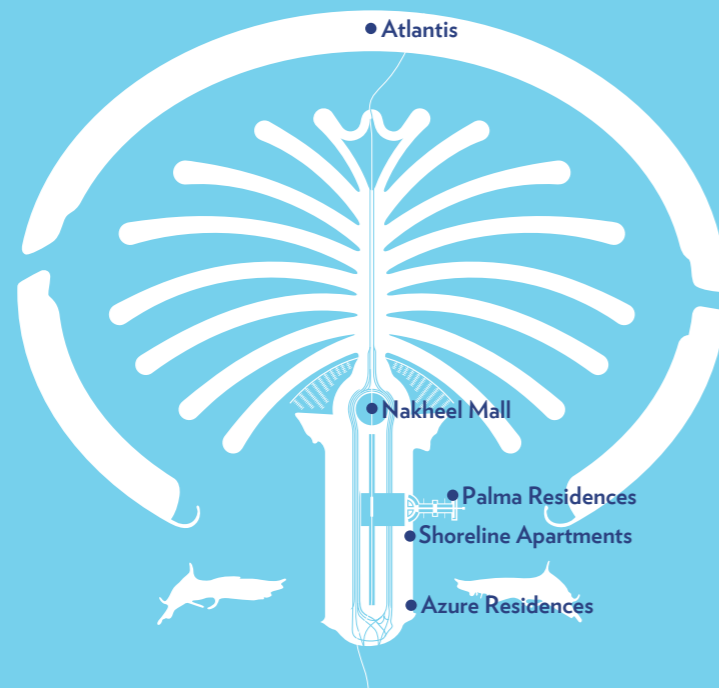

A Z U R E
Residences

A BEAUTIFUL PLACE TO LIVE

Azure Residences is located on the famed Palm Jumeirah. This picturesque setting offers an inviting beachfront lifestyle, edged by the tranquil waters of the Gulf.

Palm Jumeirah is the project that started it all. A testament to the nation's development, Palm Jumeirah is a world-famous landmark. Created in 2001, it takes its shape from a cultural symbol of the region, the palm tree, and forms a remarkable man-made island that has increased Dubai's shoreline by 100%.

Across the island: luxury hotels, desirable residences, first-rate leisure and entertainment. Palm Jumeirah is now one of the most exclusive residential addresses in the world. Dining venues make the most of this impressive location. And visitors throng to the celebrated leisure attractions and events.

MASTER PLAN

AZURE RESIDENCES

Azure Residences combines the simple elements of great living, and accomplishes them with superb detail. The crisp, elegantly-designed ten-storey building stands on 27,000 m² of beachfront.