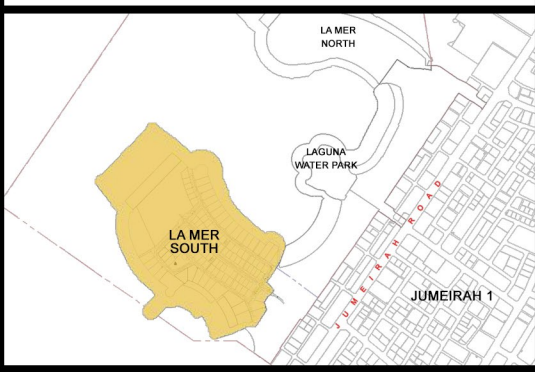

KEY PLAN

LEGEND:

- 1000 AED/SQFT
- 825 AED/SQFT
- 800 AED/SQFT
- 775 AED/SQFT
- 725 AED/SQFT
- 700 AED/SQFT (SOLD OUT)
- 700 AED/SQFT

PLOT STATUS:

- SOLD
- RESERVED

PROJECT TITLE:

LA MER SOUTH

DRAWING TITLE:

**LA MER SOUTH
AVAILABILITY**

DATE: 2019.09.22

REVISION: REV.001