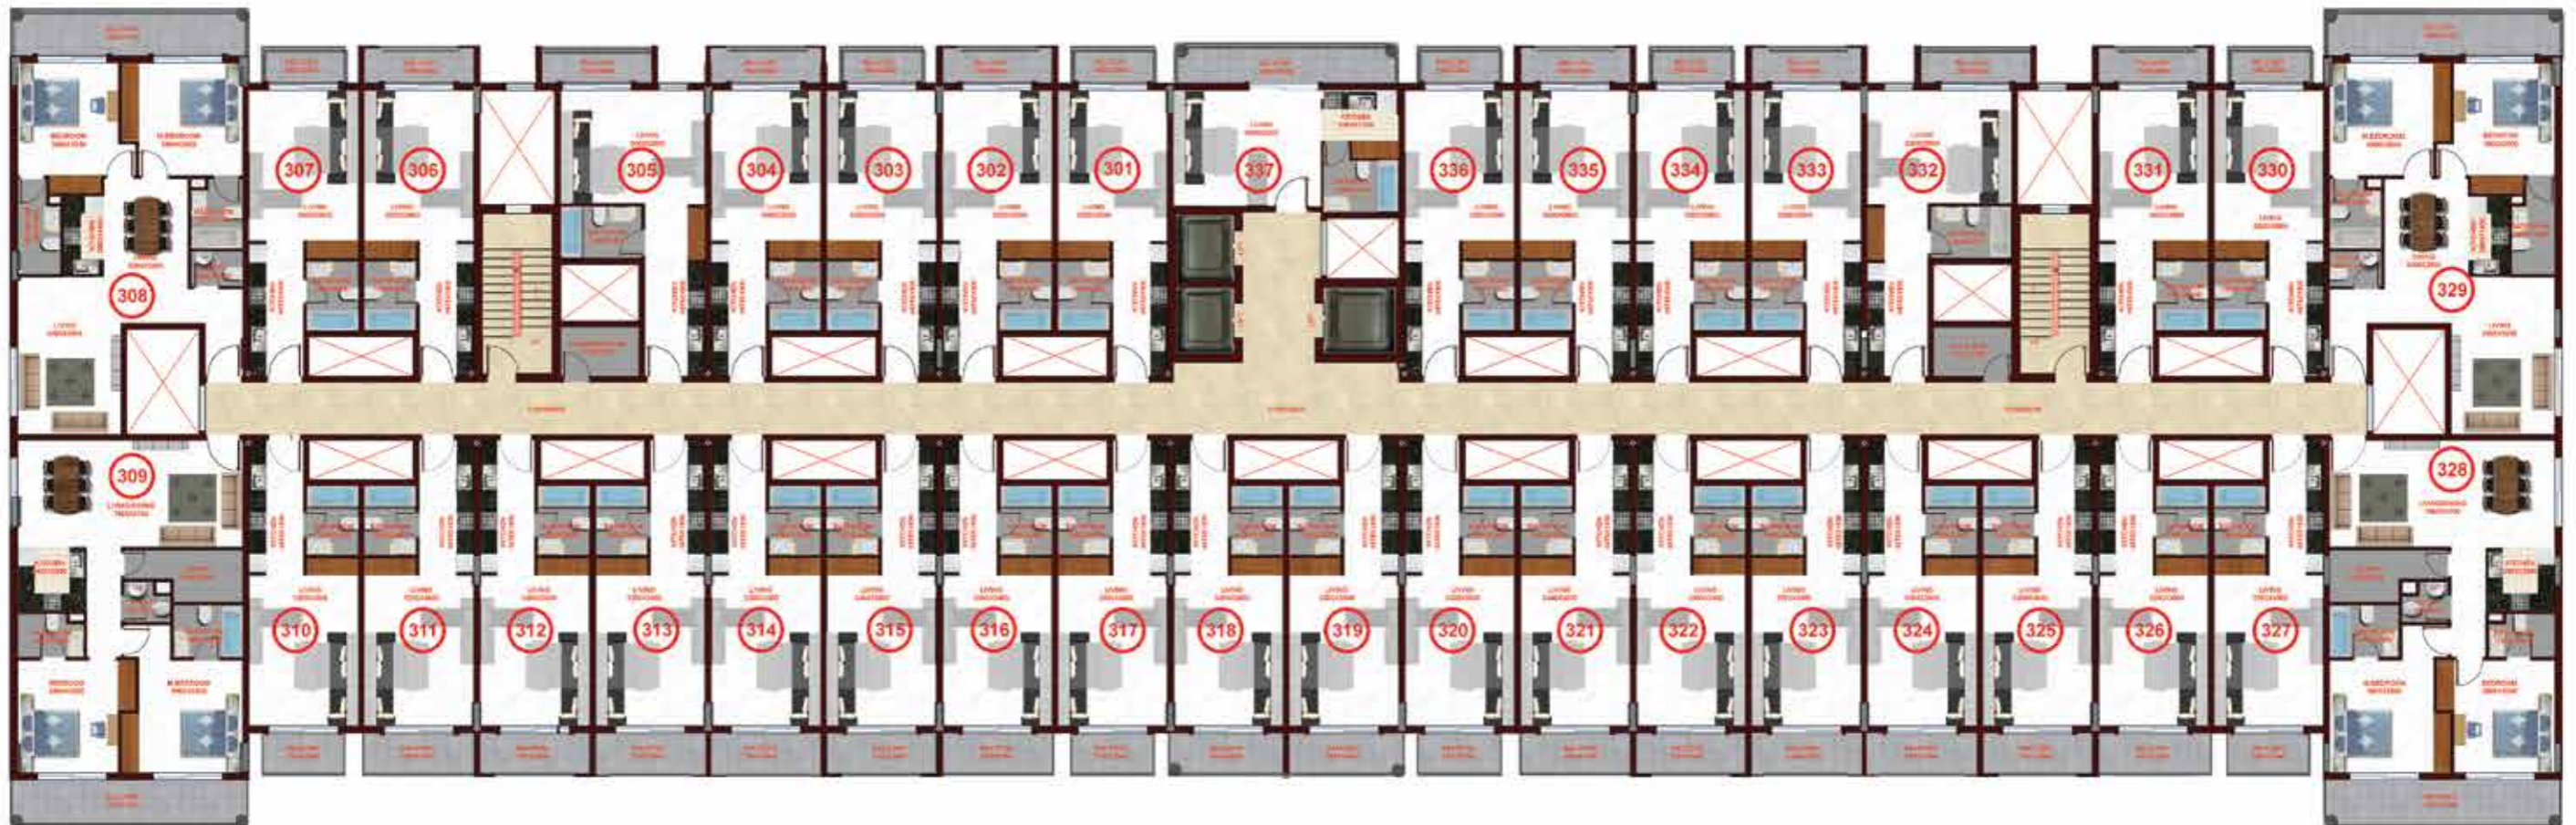

BLOCK-1

FOURTH FLOOR APARTMENTS

APARTMENT NO.	APARTMENT TYPE	NET AREA (SQ. FT.)
1	Studio	452.51
2	Studio	469.84
3	Studio	450.14
4	Studio	469.84
5	Studio	506.33
6	Studio	472.10
7	Studio	449.82
8	2 Bedroom	1074.89
9	2 Bedroom	1102.66
10	Studio	449.82
11	Studio	450.14
12	Studio	468.98
13	Studio	469.84
14	Studio	469.84
15	Studio	468.98
16	Studio	450.14
17	Studio	450.14
18	Studio	450.14
19	Studio	450.14
20	Studio	450.14
21	Studio	450.14
22	Studio	468.98
23	Studio	469.84
24	Studio	469.84
25	Studio	468.98
26	Studio	450.14
27	Studio	449.82
28	2 Bedroom	1102.66
29	2 Bedroom	1074.89
30	Studio	449.82
31	Studio	472.32
32	Studio	506.76
33	Studio	469.84
34	Studio	450.14
35	Studio	469.84
36	Studio	451.54
37	Studio	418.71