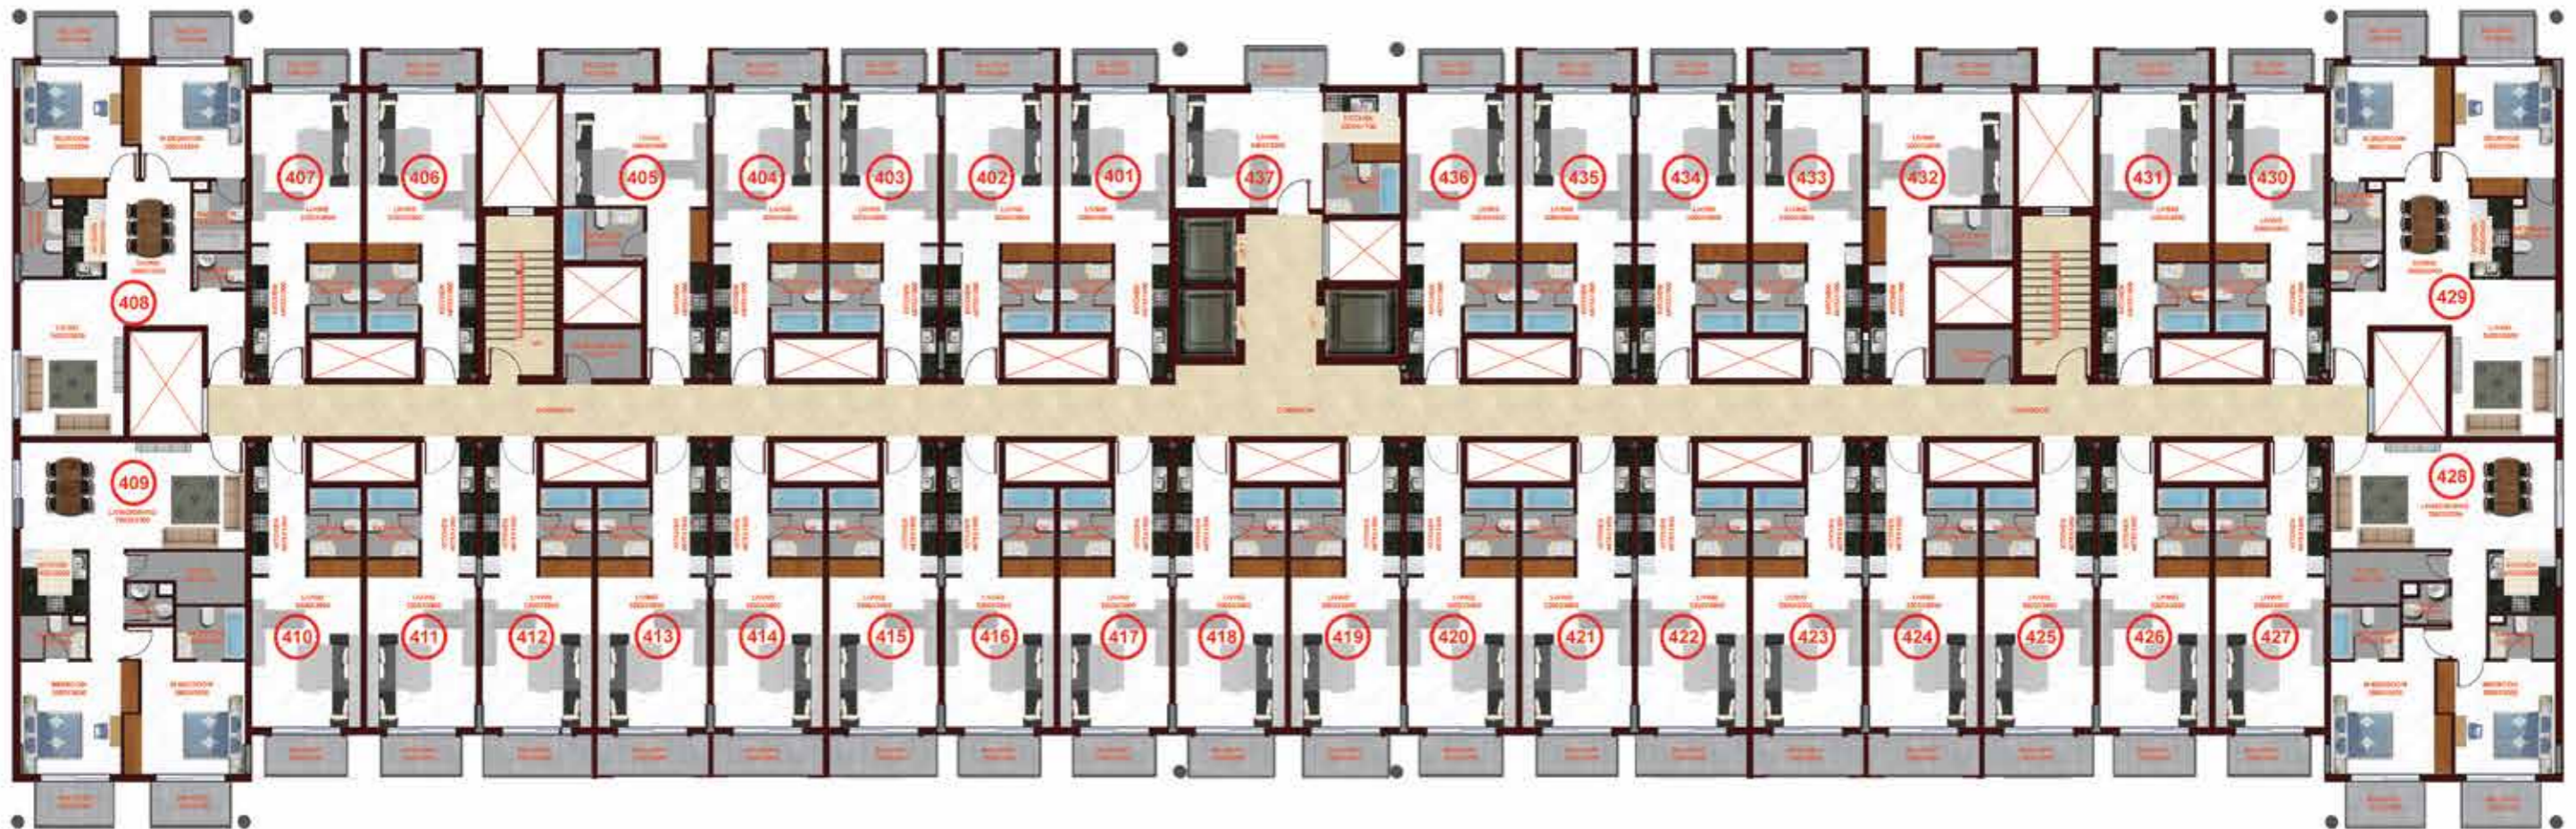

BLOCK-2

GROUND FLOOR SHOPS & APARTMENTS

APARTMENT NO.	APARTMENT TYPE	NET AREA (SQ. FT.)
8	2 Bedroom	1210.83
9	1 Bedroom	1019.45
10	1 Bedroom	1021.71
11	Studio	570.92
12	2 Bedroom	1137.10

SHOP NO.	NET AREA (SQ. FT.)
10	1012.78
11	1578.20
12	858.96
13	868.76
14	1137.42
15	1082.85
16	858.96
17	858.96
18	859.82
19	681.46
20	867.79