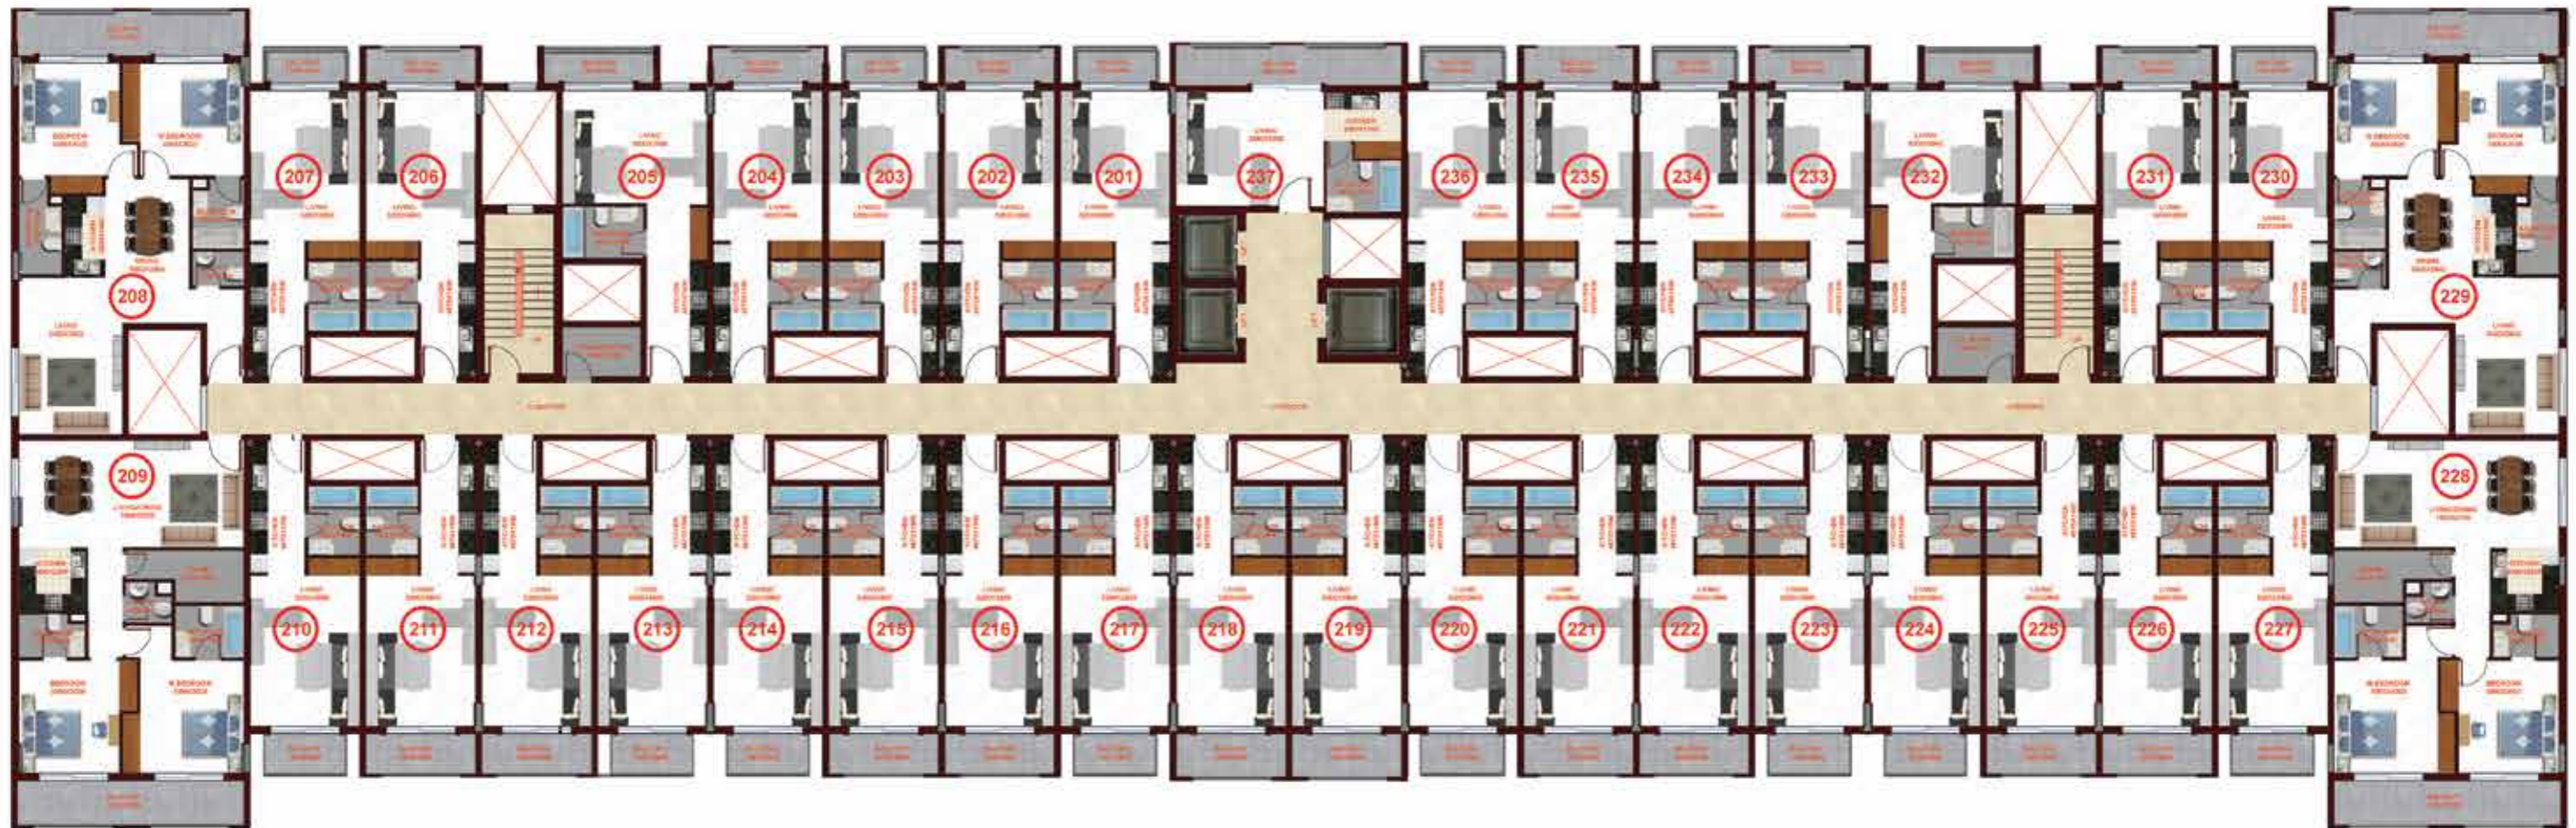

BLOCK-1

THIRD FLOOR APARTMENTS

APARTMENT NO.	APARTMENT TYPE	NET AREA (SQ. FT.)
1	Studio	452.51
2	Studio	469.84
3	Studio	450.14
4	Studio	469.84
5	Studio	506.33
6	Studio	472.10
7	Studio	449.82
8	2 Bedroom	1113.31
9	2 Bedroom	1140.87
10	Studio	449.82
11	Studio	469.09
12	Studio	469.95
13	Studio	469.95
14	Studio	469.95
15	Studio	469.95
16	Studio	469.09
17	Studio	450.25
18	Studio	469.84
19	Studio	468.98
20	Studio	450.25
21	Studio	469.09
22	Studio	469.95
23	Studio	469.95
24	Studio	469.95
25	Studio	469.95
26	Studio	469.09
27	Studio	449.82
28	2 Bedroom	1140.87
29	2 Bedroom	1113.01
30	Studio	449.82
31	Studio	472.32
32	Studio	506.76
33	Studio	469.84
34	Studio	450.14
35	Studio	469.84
36	Studio	451.22
37	Studio	505.36