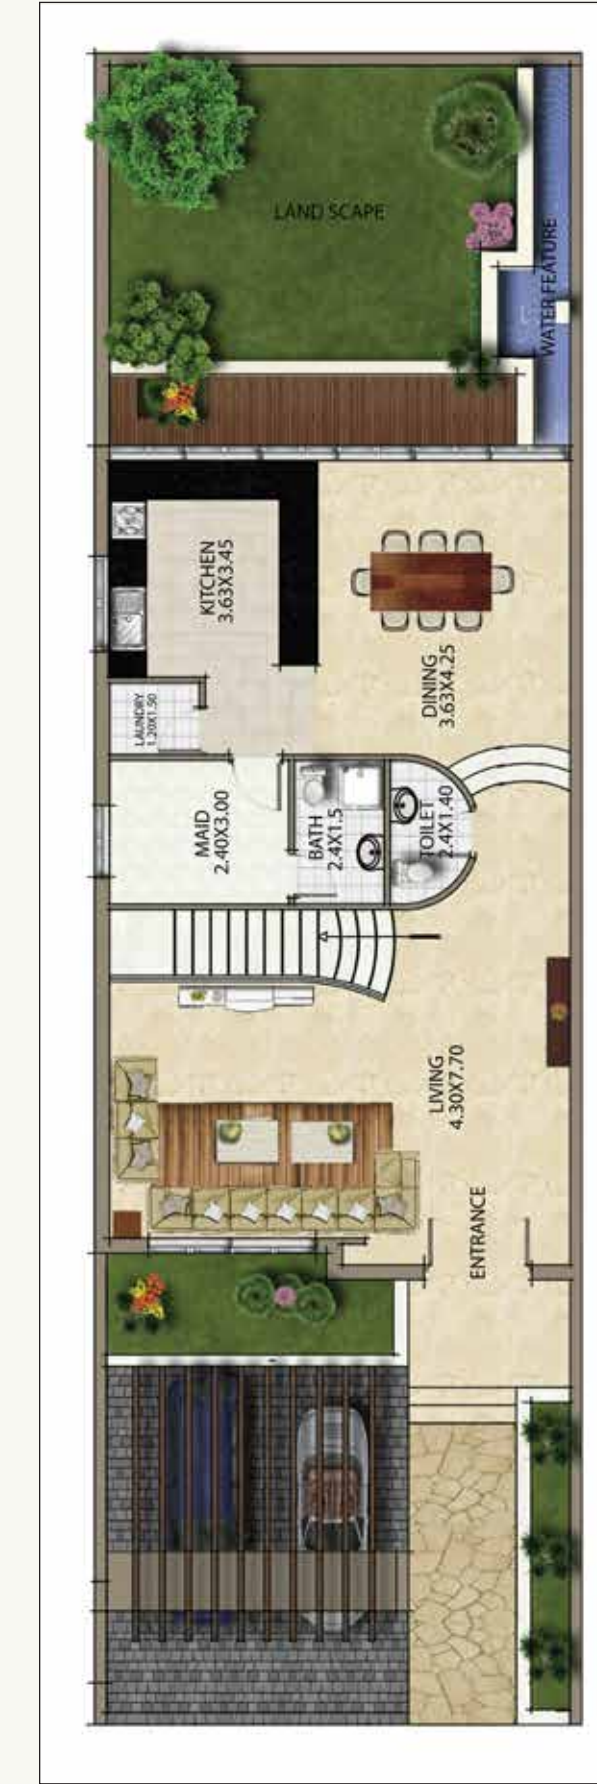

TOWNHOUSES

TYPE 1 E - 4 Bedroom Townhouse

TYPE 1 M - 4 Bedroom Townhouse

TYPE 2 - 4 Bedroom Townhouse

TYPE 3 - 3 Bedroom Townhouse

MASTER PLAN

Dreamz brings you a collection of 171 luxury townhouses with a choice of 3 & 4 bedrooms.

TYPE 1 E - 3270 sq. ft.
**4 Bedroom
 Townhouse**

-  1 Living Room
-  1 Dining Room
-  4 Bedrooms
-  3 Bathrooms
-  1 Fully-Fitted Kitchen
-  1 Laundry Room
-  1 Maid's Room
-  2 Car Parks

Ground Floor

First Floor

TYPE 1 M - 3150 sq. ft.
**4 Bedroom
 Townhouse**

-  1 Living Room
-  1 Dining Room
-  4 Bedrooms
-  3 Bathrooms
-  1 Fully-Fitted Kitchen
-  1 Laundry Room
-  1 Maid's Room
-  2 Car Parks

Ground Floor

First Floor

TYPE 2 - 3150 sq. ft.
**4 Bedroom
 Townhouse**

-  1 Living Room
-  1 Dining Room
-  4 Bedrooms
-  4 Bathrooms
-  1 Fully-Fitted Kitchen
-  1 Laundry Room
-  1 Maid's Room
-  2 Car Parks

Ground Floor

First Floor