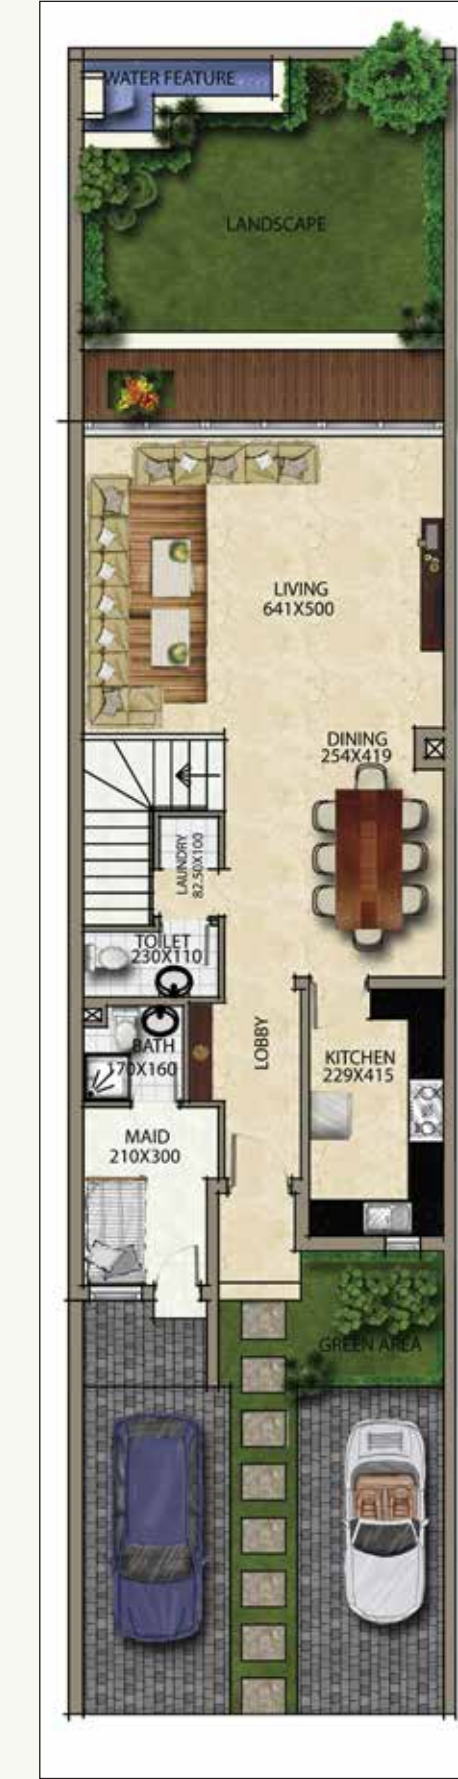

TYPE 1 E - 3270 sq. ft.
**4 Bedroom
 Townhouse**

-  1 Living Room
-  1 Dining Room
-  4 Bedrooms
-  3 Bathrooms
-  1 Fully-Fitted Kitchen
-  1 Laundry Room
-  1 Maid's Room
-  2 Car Parks

Ground Floor

First Floor

TYPE 1 M - 3150 sq. ft.
**4 Bedroom
 Townhouse**

-  1 Living Room
-  1 Dining Room
-  4 Bedrooms
-  3 Bathrooms
-  1 Fully-Fitted Kitchen
-  1 Laundry Room
-  1 Maid's Room
-  2 Car Parks

Ground Floor

First Floor

TYPE 2 - 3150 sq. ft.
**4 Bedroom
 Townhouse**

-  1 Living Room
-  1 Dining Room
-  4 Bedrooms
-  4 Bathrooms
-  1 Fully-Fitted Kitchen
-  1 Laundry Room
-  1 Maid's Room
-  2 Car Parks

Ground Floor

First Floor

TYPE 3 - 2650 sq. ft.
**3 Bedroom
 Townhouse**

-  1 Living Room
-  1 Dining Room
-  3 Bedrooms
-  2 Bathrooms
-  1 Fully-Fitted Kitchen
-  1 Laundry Room
-  1 Maid's Room
-  2 Car Parks

Ground Floor

First Floor