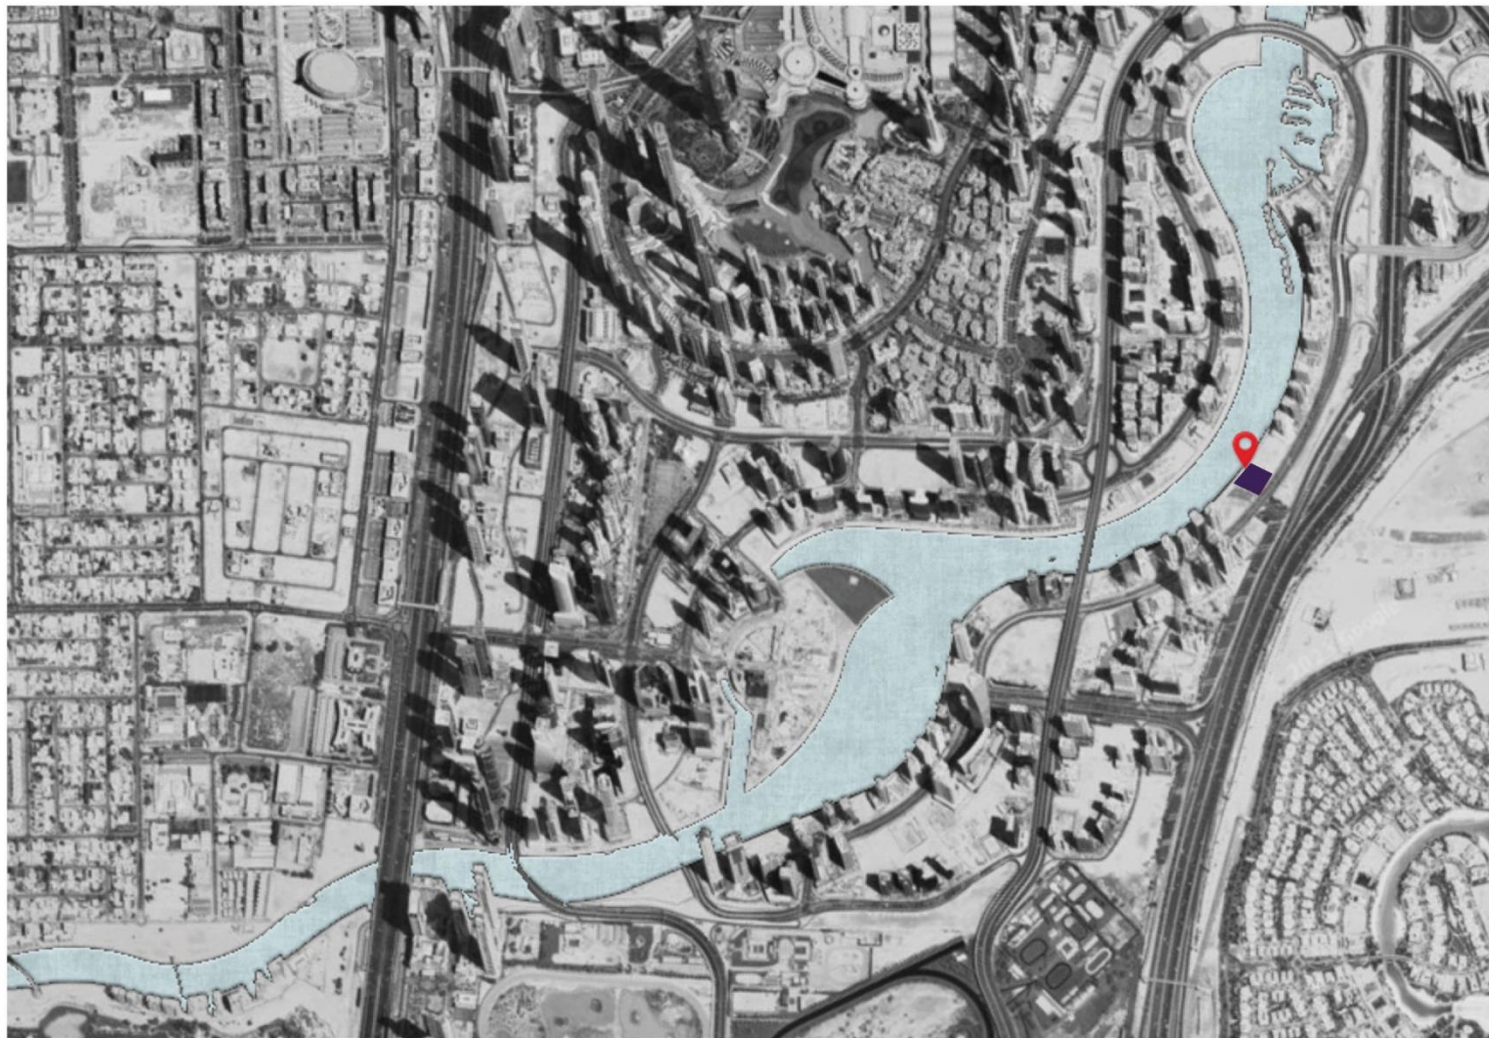

ALTITUDE

de GRISOGONO

DAMAC

THE INSPIRATION

OPAL

Like sunlight on the surface of the ocean. Symbol of hope, intuitiveness, clarity and luck.

de GRISOGONO

THE LOCATION