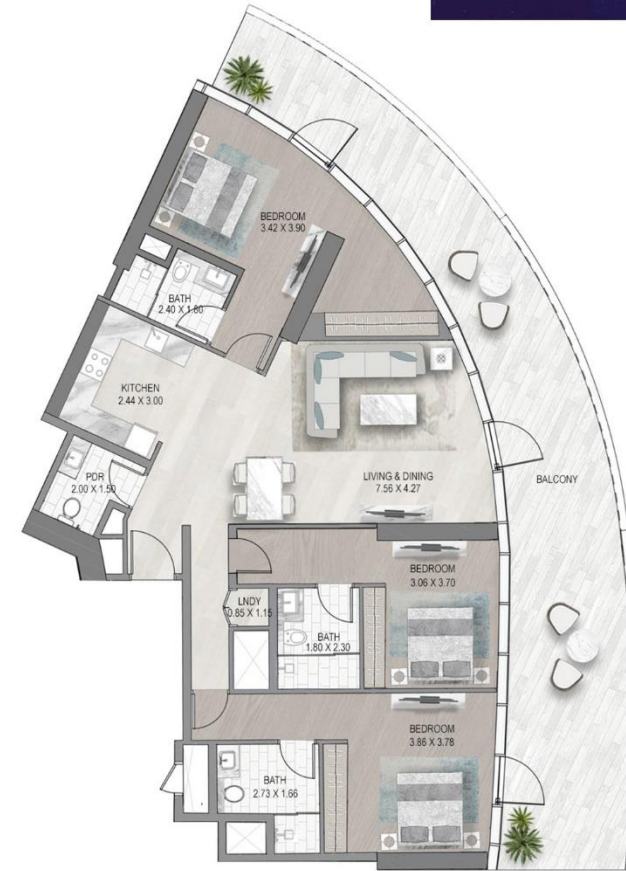

3-BEDROOM

SALEABLE AREA: 2035 SQFT