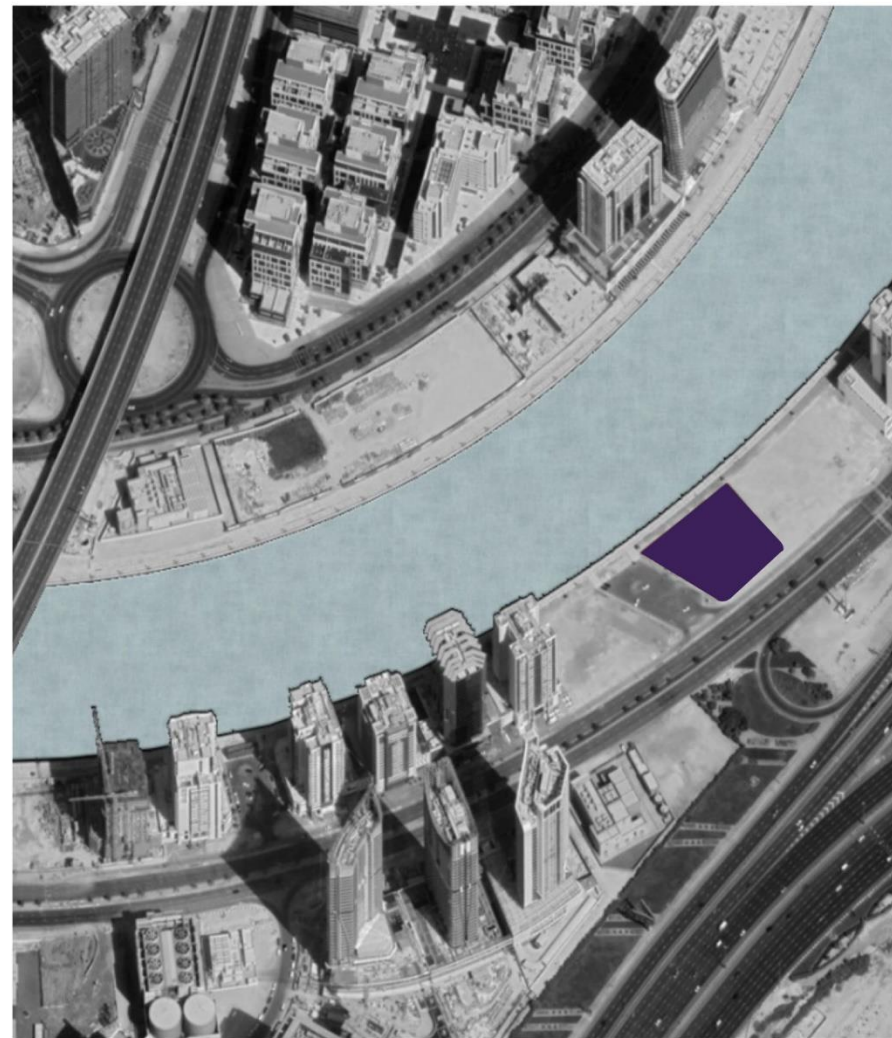

ALTITUDE

de GRISOGONO

DAMAC

THE INSPIRATION

OPAL

Like sunlight on the surface of the ocean. Symbol of hope, intuitiveness, clarity and luck.

de GRISOGONO

THE LOCATION