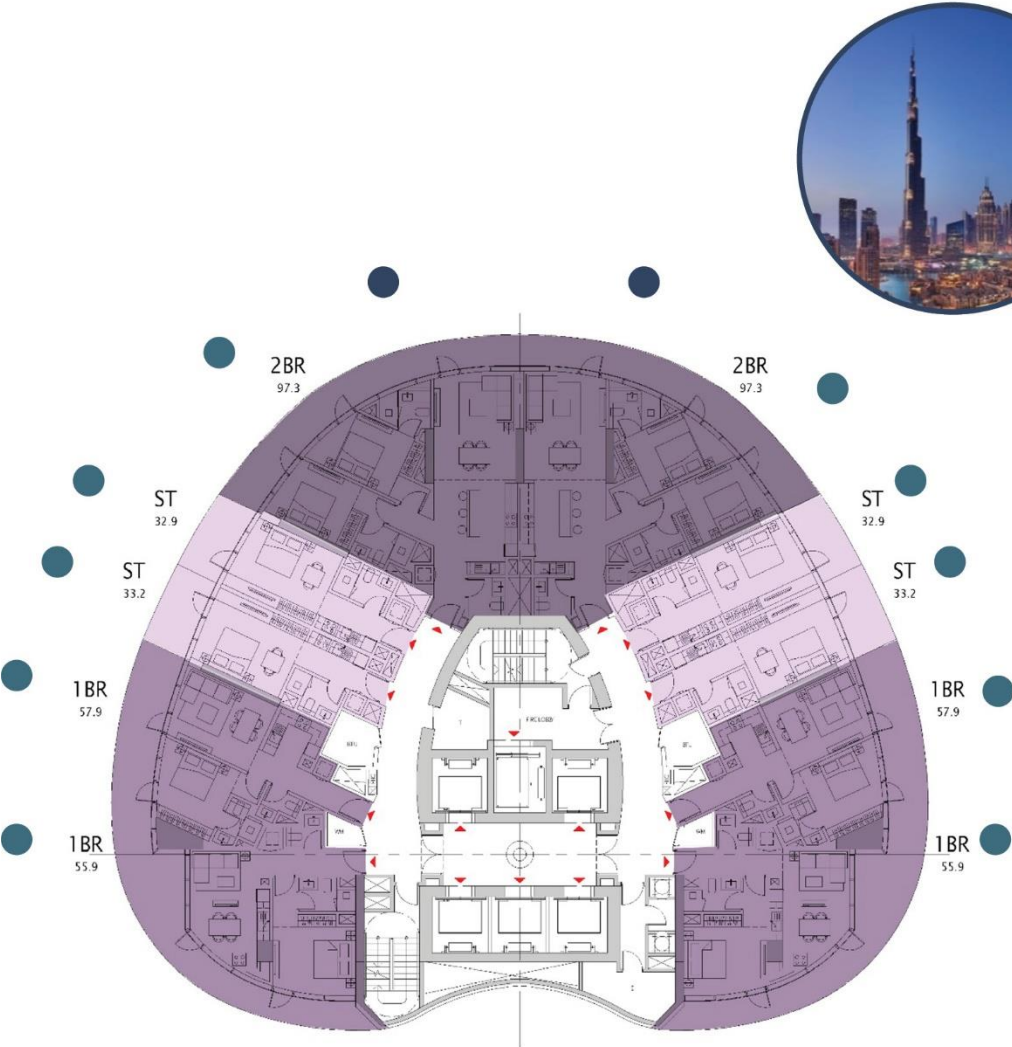

ALTITUDE

de GRISOGONO

DAMAC

THE INSPIRATION

OPAL

Like sunlight on the surface of the ocean. Symbol of hope, intuitiveness, clarity and luck.

de GRISOGONO

THE LOCATION

TYPICAL FLOOR PLAN

VIEW ANALYSIS

- STUDIO
- 1-BEDROOM
- 2-BEDROOM
- CANAL VIEW
- BURJ KHALIFA VIEW

ALTITUDE

de GRISOGONO

ALTITUDE
de GRISOGONO

TOWER CONFIGURATION

3B+G+3P+35+ROOF

ROOF

OBSERVATION DECK

LEVEL 34th & 35th

2-BR, 3-BR

LEVEL 2nd TO 33th

STUDIO, 1-BR, 2-BR

PODIUM AMENITIES

SOLAR POWERED SUN LOUNGER
BEAUTY BAR
GAZE AT 5 MILLION STARS
FLOATING THERAPY PODS