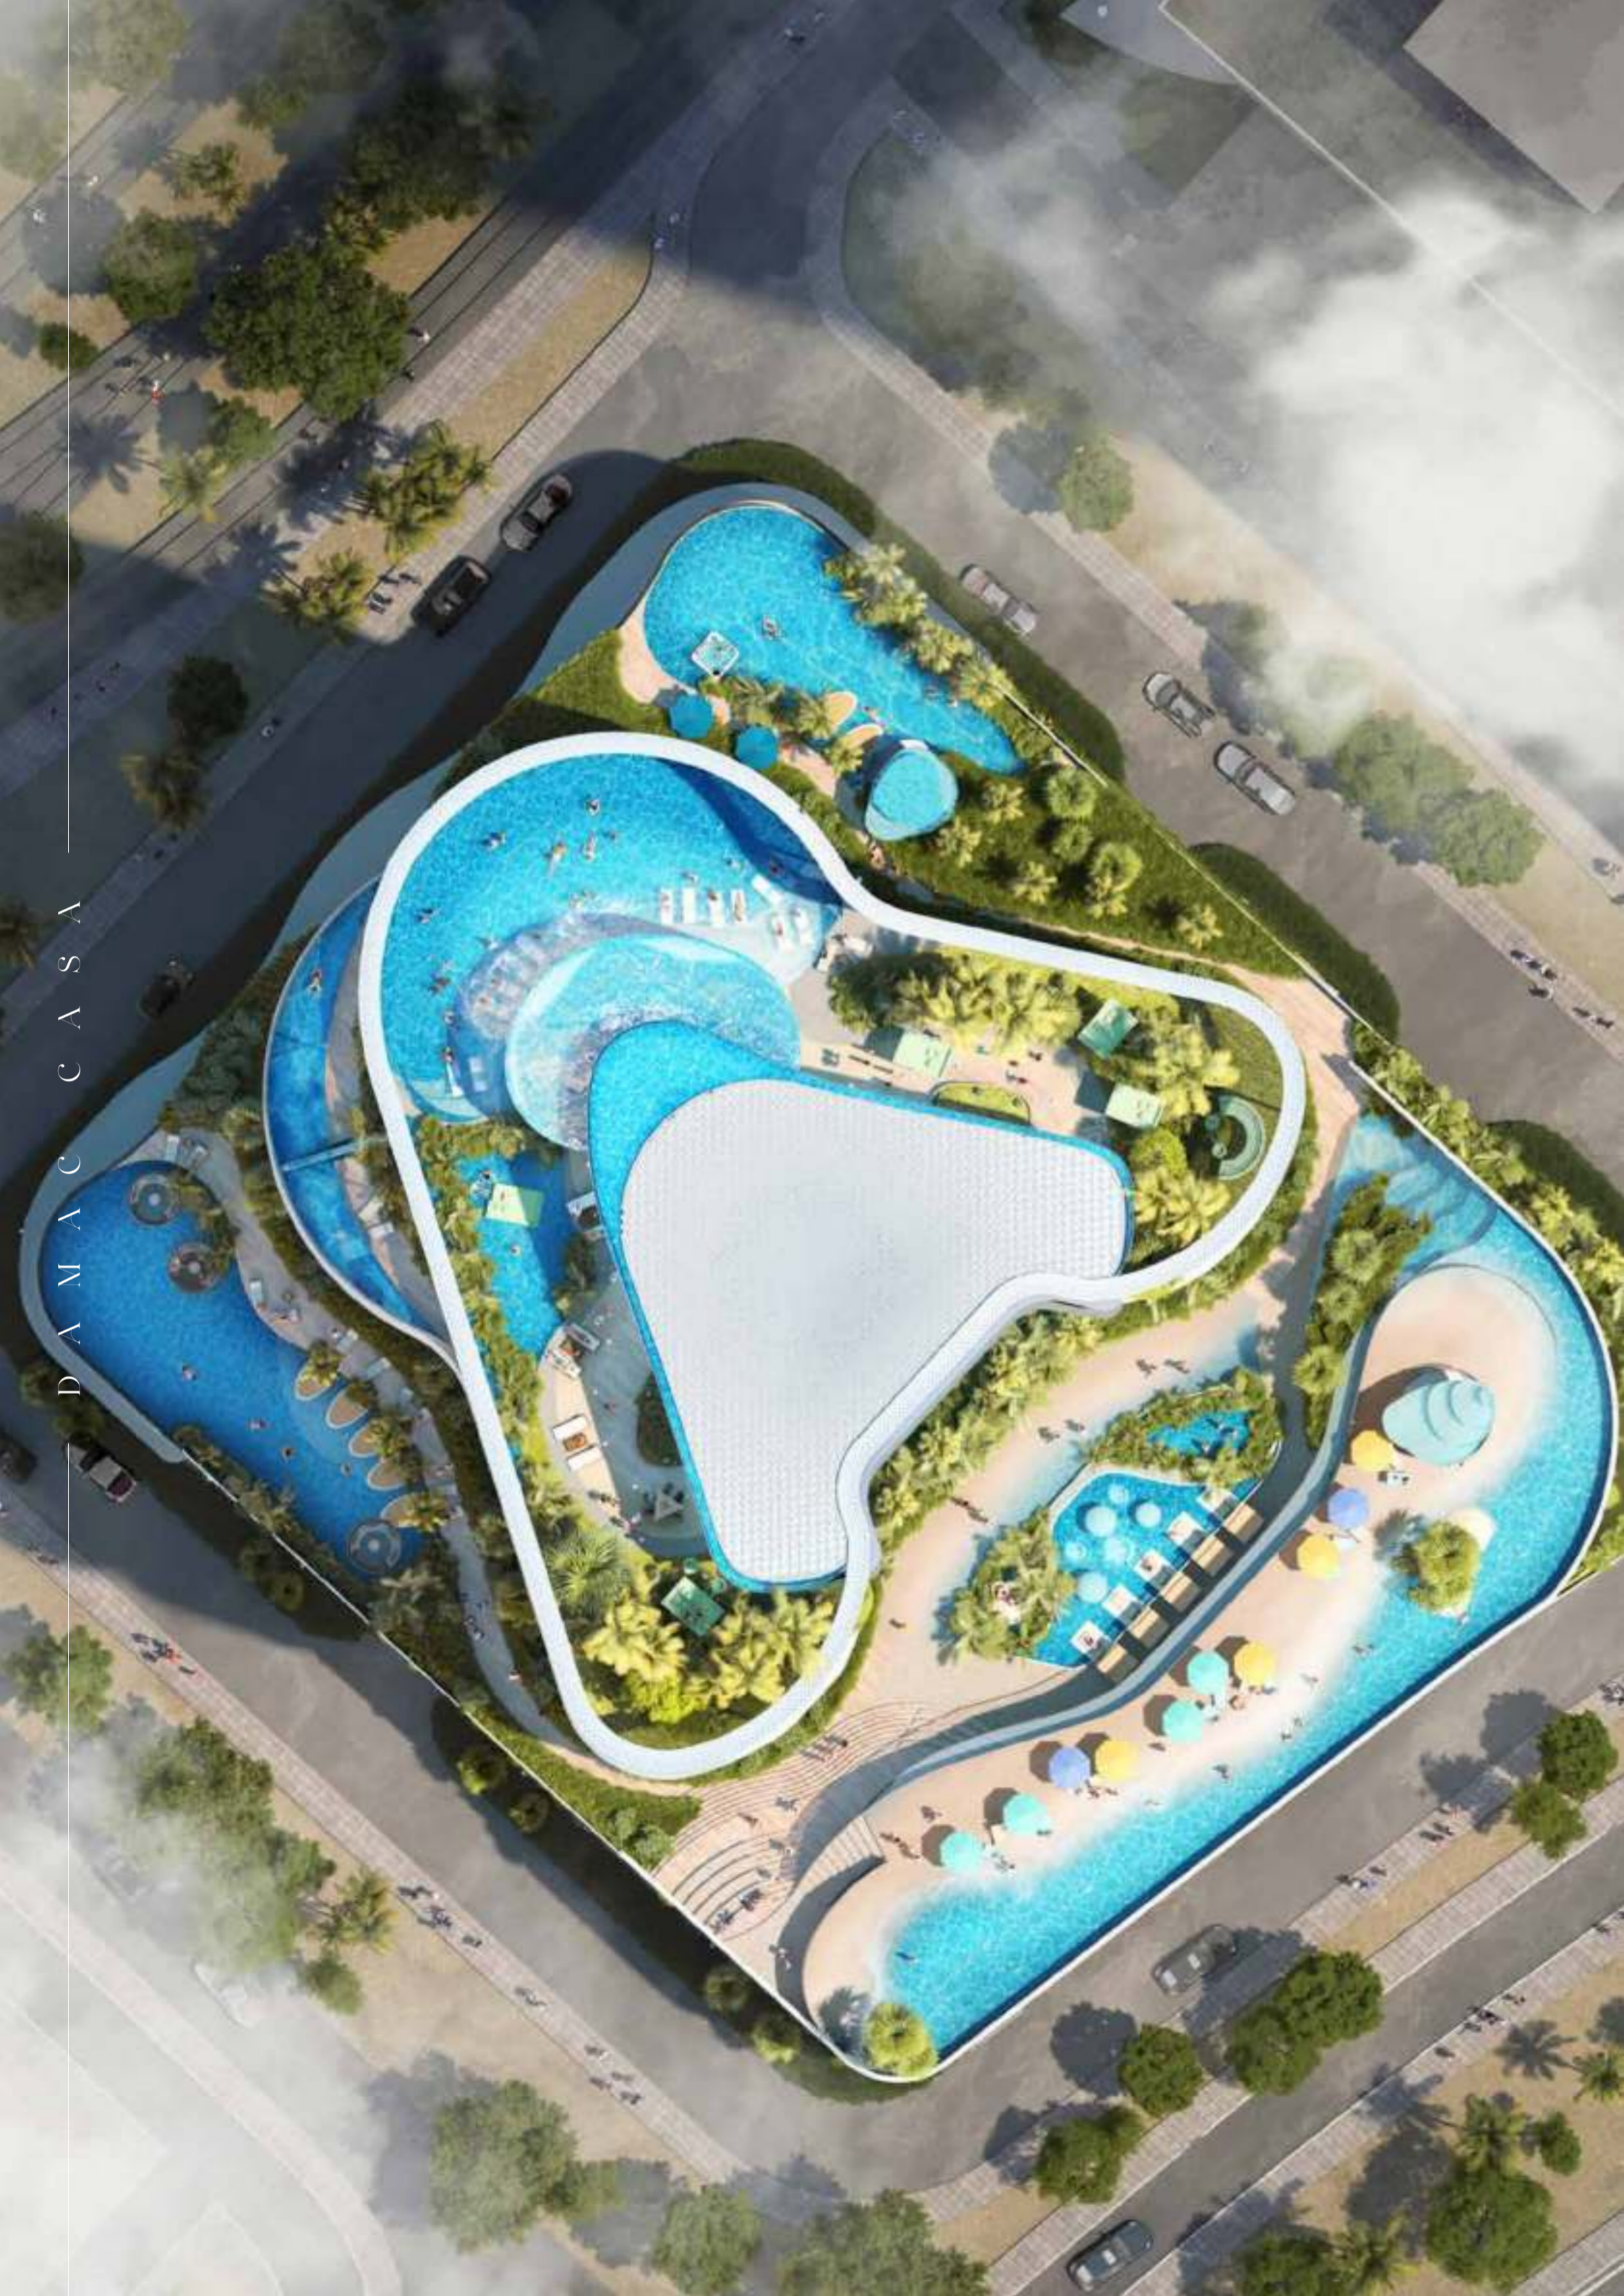

SAND & SERENITY IN THE SKY

On the podium rooftop, DAMAC Casa's artificial beach will have you experiencing the soft sand beneath your feet and the gentle shade of dedicated cabanas. Here, beach vibes and sublime luxury combine to whisper delicate melodies of a secluded island escape.

DAMIANUS CASSA

SKY

TROPICAL ARTISTRY IN THE CLOUDS

Step into an artistic escape where the graceful movement of water creates a mesmerising composition above the city. This is a tale of ephemeral beauty and soothing luxury, where DAMAC Casa's rain room and other art installations create a modern, tropical paradise that is absolutely heavenly.

DAMAC CASA

ESCAPE TO AN ISLAND IN THE SKY

POOLS THAT REFLECT HEAVEN

At DAMAC Casa, see wonder come alive with the breathtaking blue waters of majestic swimming pools. From the oasis lap pool to the island-inspired water features and private pools for the most discerning residents, every dip is a dive into island-styled luxury.