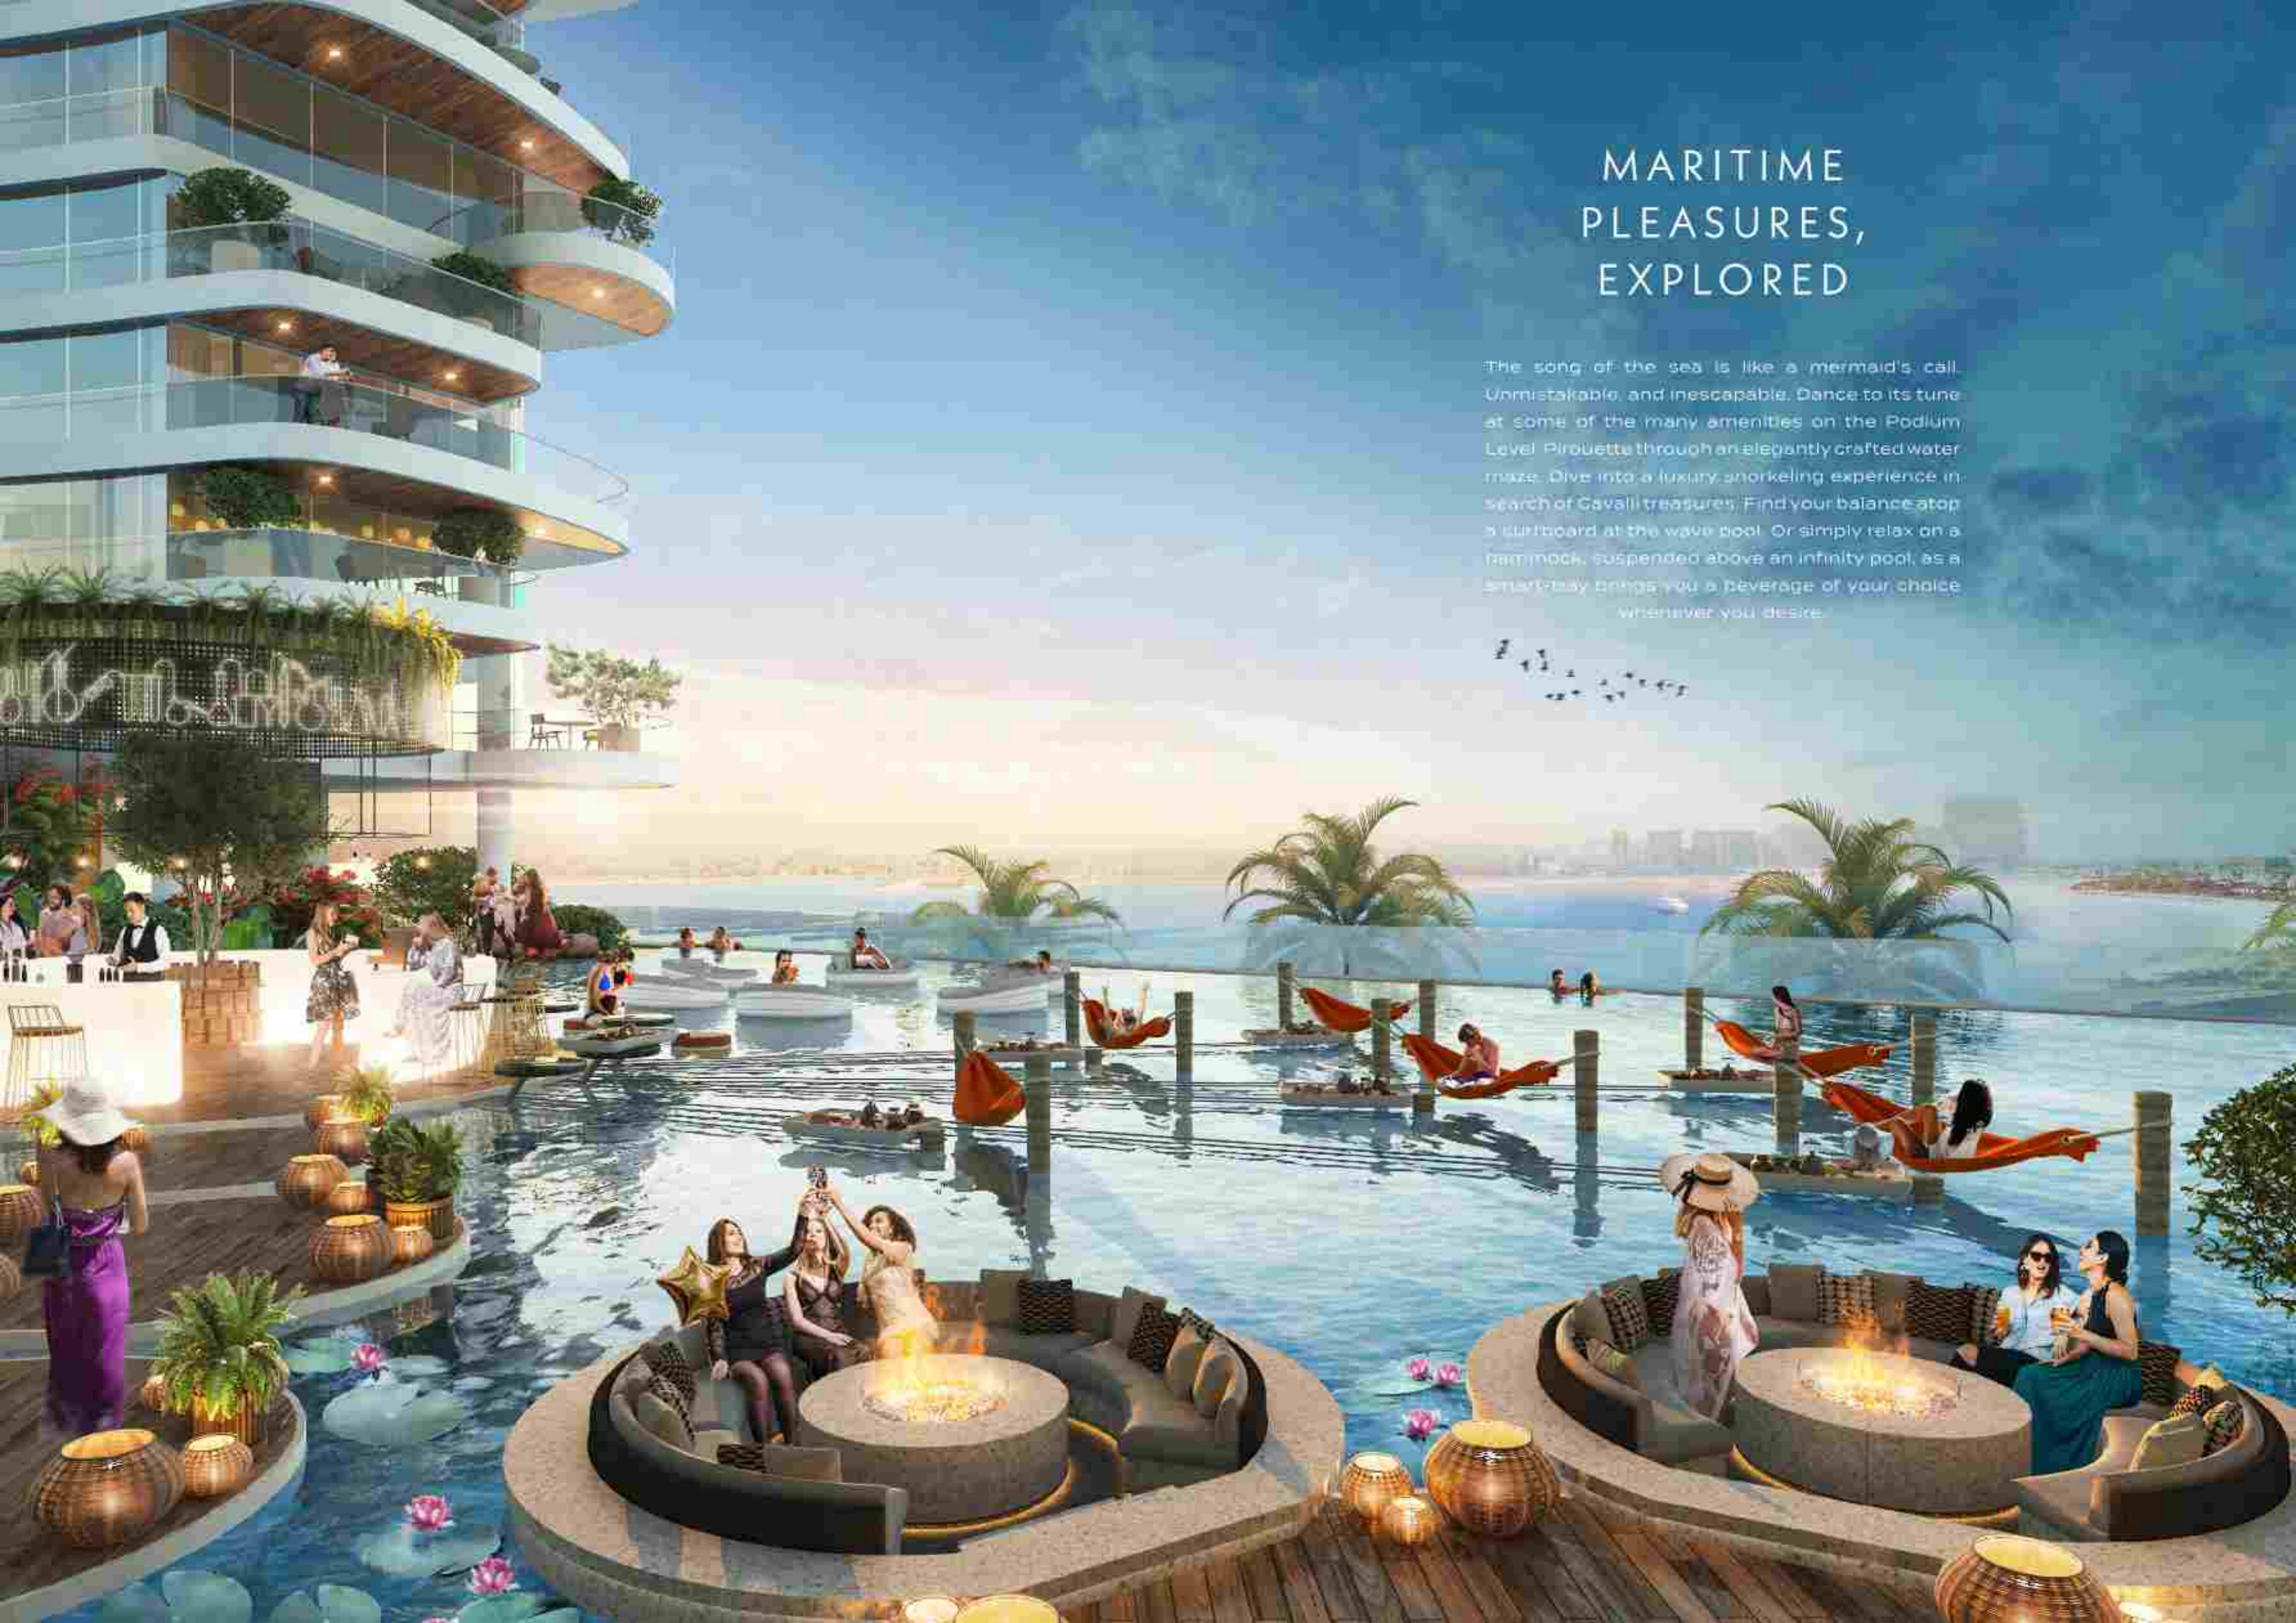

The sleek exteriors mimic the ocean's waves, and at the crest is a Cavalli-inspired bridge that coils around the towers like a sea serpent.

The little ones will never skip a class at the virtual reality school, where educational lessons are laser-projected on a water fountain. Finally, treat your ears to a scintillating performance, or put your own vocal chords to the test at the rooftop Opera Pavilion.

## MARITIME PLEASURES, EXPLORED

The song of the sea is like a mermaid's call. Unmistakable, and inescapable. Dance to its tune at some of the many amenities on the Podium Level Pirouetta through an elegantly crafted water maze. Dive into a luxury snorkeling experience in search of Cavalli treasures. Find your balance atop a surfboard at the wave pool. Or simply relax on a hammock, suspended above an infinity pool, as a SmartBar brings you a beverage of your choice whenever you desire.

And then there's the crowning glory of DAMAC Bay by Cavalli...an enormous water fountain in the central tower that is synced to the opera performances, putting on a stunning show visible from miles away