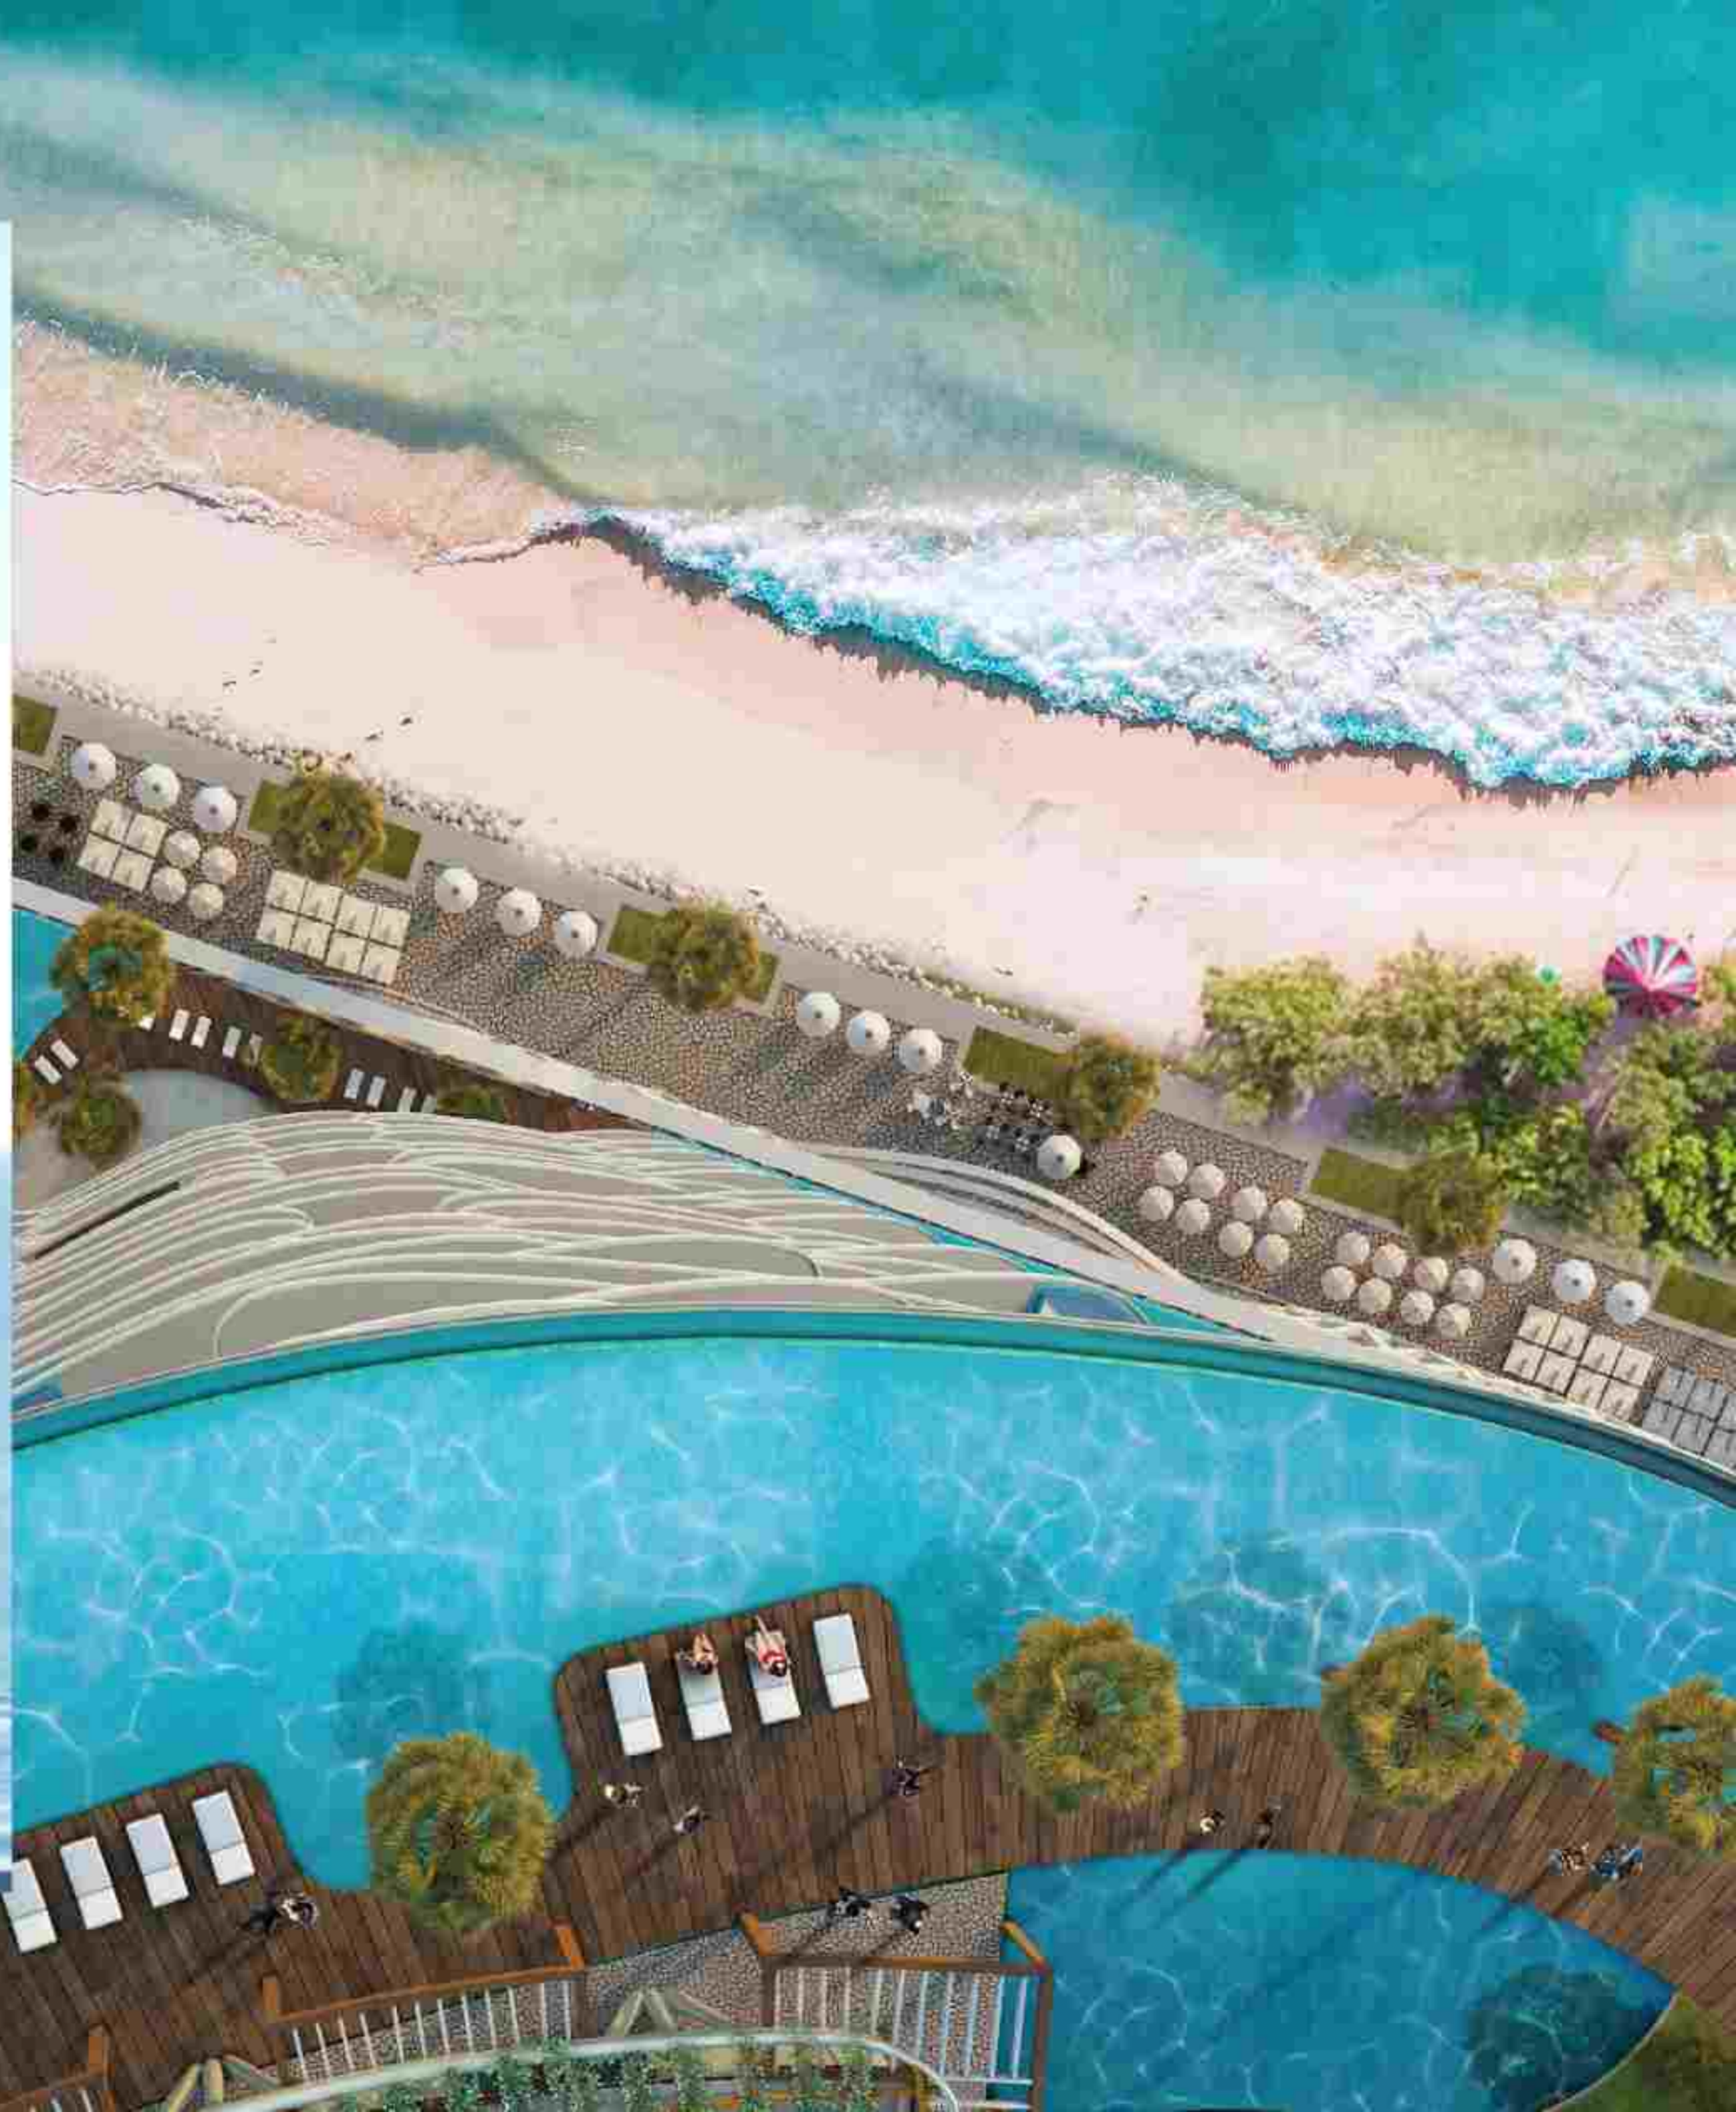

A BEACH AT YOUR DOORSTEP

Few things say luxury like having an exquisite private beach created just for you. Saunter along the soft sand, stopping only to grab a quick bite at one of the many F&B offerings. Or swap the sand for velvet and leather, and pamper yourself at the lavish Cavalli Lounge.