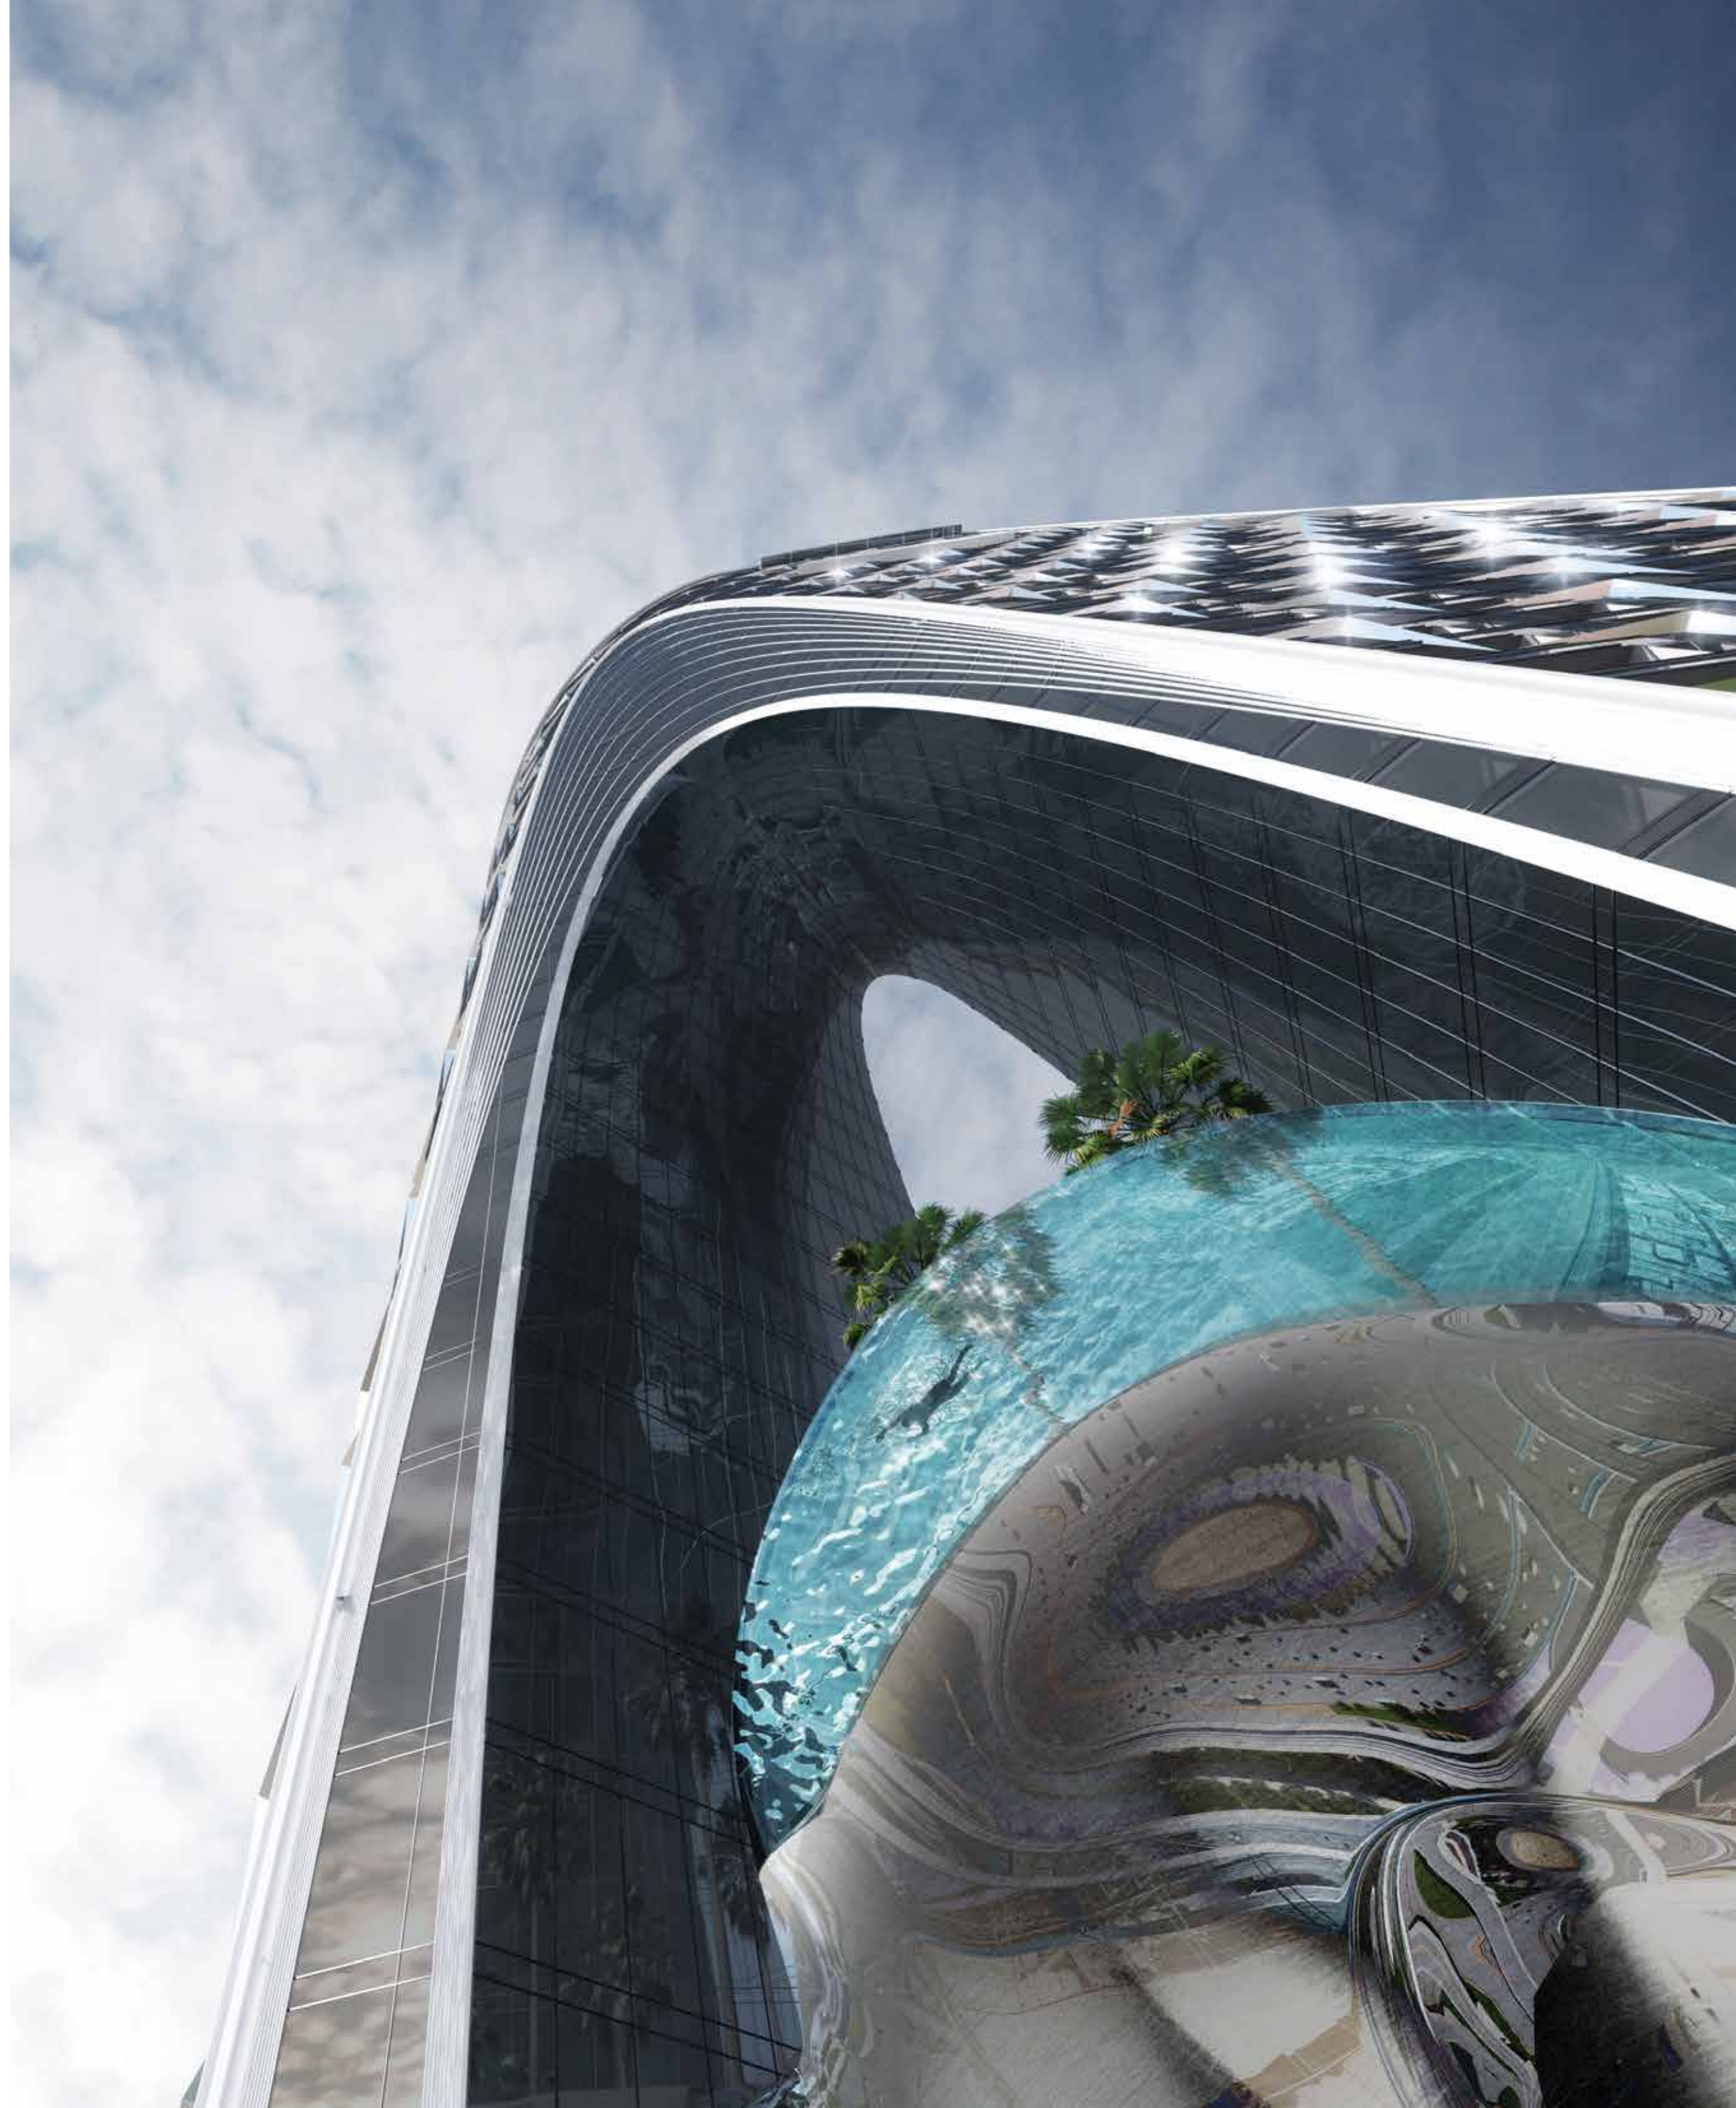

A S E Q U E L
S O
S T U N N I N G ,
I T ' S
O U T O F
T H I S
W O R L D .