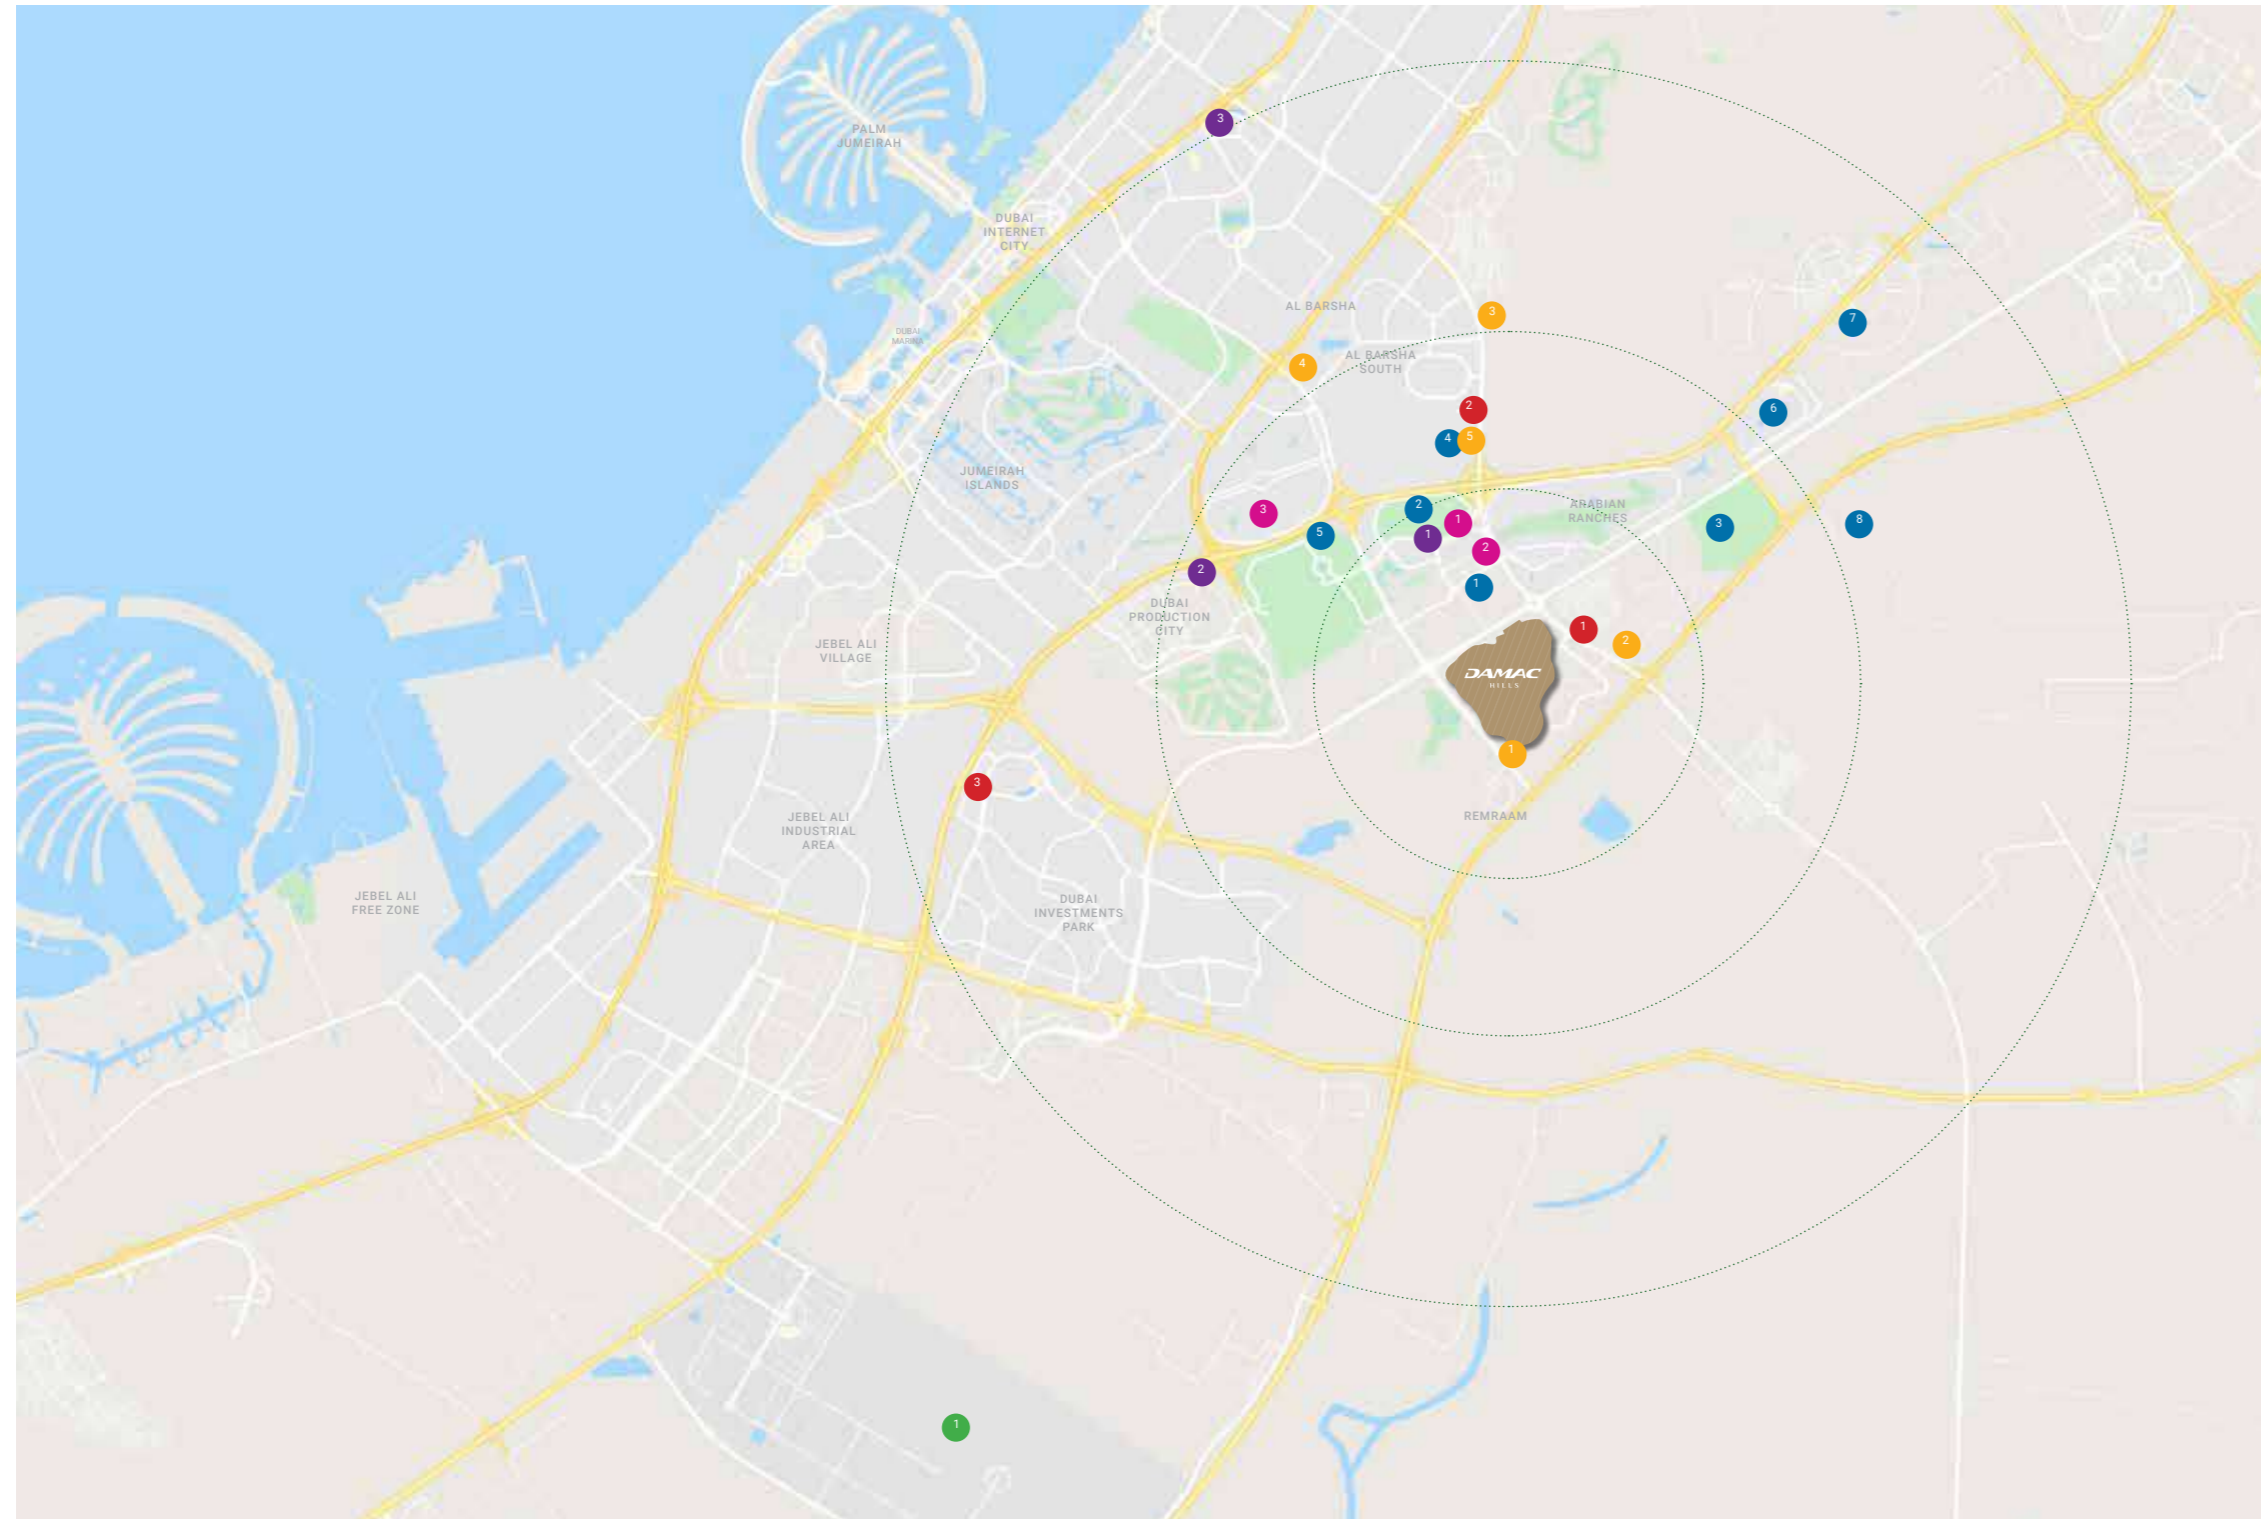

# DAMAC HILLS CLOSE TO EVERYTHING

## MALLS

- 1 First Avenue Mall – 11 minutes
- 2 City Centre Me'aisem – 14 minutes
- 3 Mall of the Emirates – 24 minutes

## SCHOOLS

- 1 Jebel Ali School – 5 minutes
- 2 Fairgreen International School – 11 minutes
- 3 Global Indian International School – 16 minutes
- 4 Safa Community School – 18 minutes
- 5 Kings' School – 21 minutes

## ESSENTIALS

- 1 Jebel Ali International School
- 2 CreaKids Nursery
- 3 Line Circle Cafe
- 4 Food Trucks
- 5 Carrefour Supermarket
- 6 Corner Barber
- 7 4Her Salon
- 8 Community Centre
- 9 Radisson Dubai DAMAC Hills
- 10 Trump International Golf Club Dubai
- 11 Prato/71 Sports Bar
- 12 Spinneys Supermarket
- 13 Bakericious Supermarket
- 14 Saudi German Clinic
- 15 Medicina Pharmacy
- 16 Viva Supermarket
- 17 Maison de Coiffure