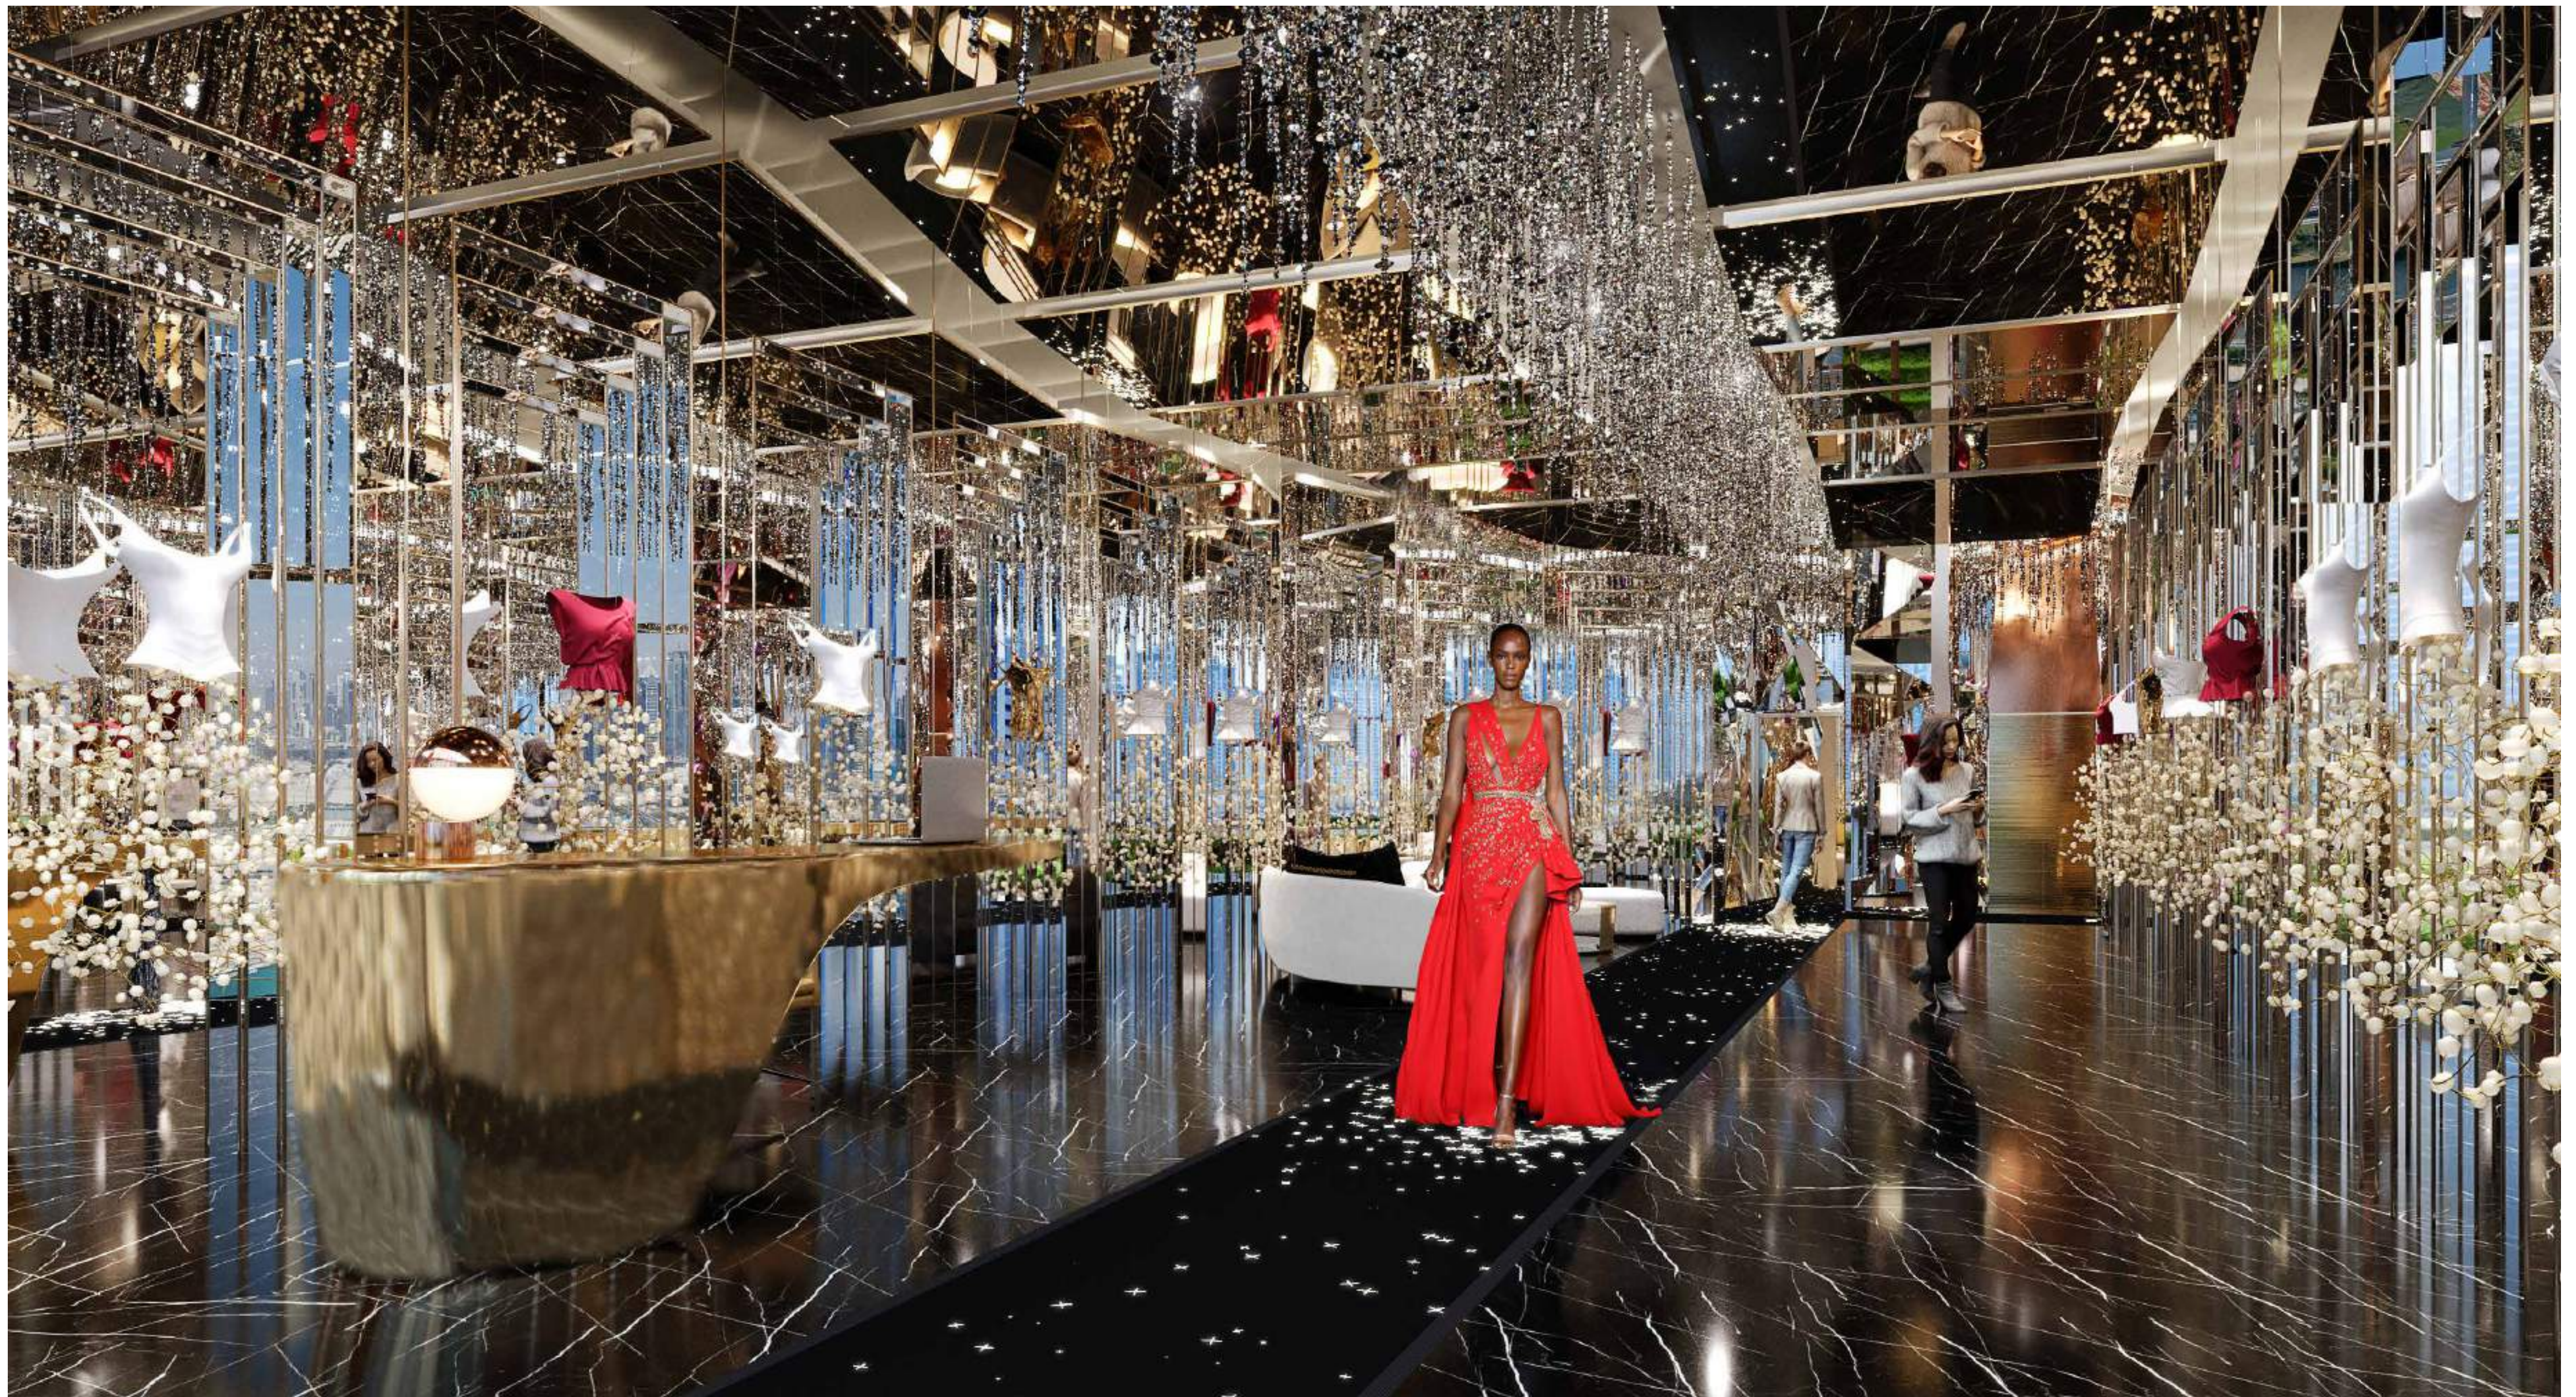

A LANDMARK
AS *STYLISH*
AS A DRESS

WITH ITS
UNMISTAKABLE
POISE AND SWEEPING
TERRACES,
THE EXTERIOR OF
ELEGANCE TOWER
EVOKES THE
REFINEMENT OF A
BESPOKE DRESS
SHOWERED BY
FLASHLIGHTS AS IT
IS MODELED DOWN
A FASHION RUNWAY.
HERE, RESIDENTS
LIVE WITH THE
SAME PANACHE AS
A SPRING/SUMMER
COLLECTION.

AN
ENTRANCE
AS *FLOWING*
AS A BREEZE

AT THE DOORS OF
ELEGANCE TOWER,
THE FASHION
EXPERIENCE
CONTINUES.
THE AWNING
GLIDES DOWN
FROM THE CROWN
OF THE BUILDING,
SWAYING LIKE A
PLEATED SKIRT IN
A SUMMER BREEZE
BEFORE BILLOWING
OUTWARDS AND
CASTING ITS
SHADE OVER THE
ENTRANCE.

A photograph of a modern lobby with a highly reflective, faceted metallic ceiling and walls. The floor is dark and glossy, reflecting the surrounding environment. In the center, a long, flowing purple gown is displayed on a mannequin. The lighting is dramatic, with warm tones from the ceiling and cooler tones from the gown. A large white graphic element, resembling a stylized 'A' or a large letter, is overlaid on the image, framing the central scene.

A LOBBY AS
TAILORED
AS A GOWN

WELCOME TO THE
GRAND LOBBY OF
ELEGANCE TOWER,
WITH ITS MESMERIZING
COLLECTION OF
MIRRORS, CRYSTALS,
AND DISPLAYS
SHOWCASING THE
CREATIONS OF *ZUHAIR
MURAD*. THE SPACE
INVITES YOU INTO THE
WORLD OF DUBAI HIGH
FASHION, WHERE STYLE
IS A WAY OF LIFE, AND
THE SPOTLIGHT IS
ALWAYS ON YOU.