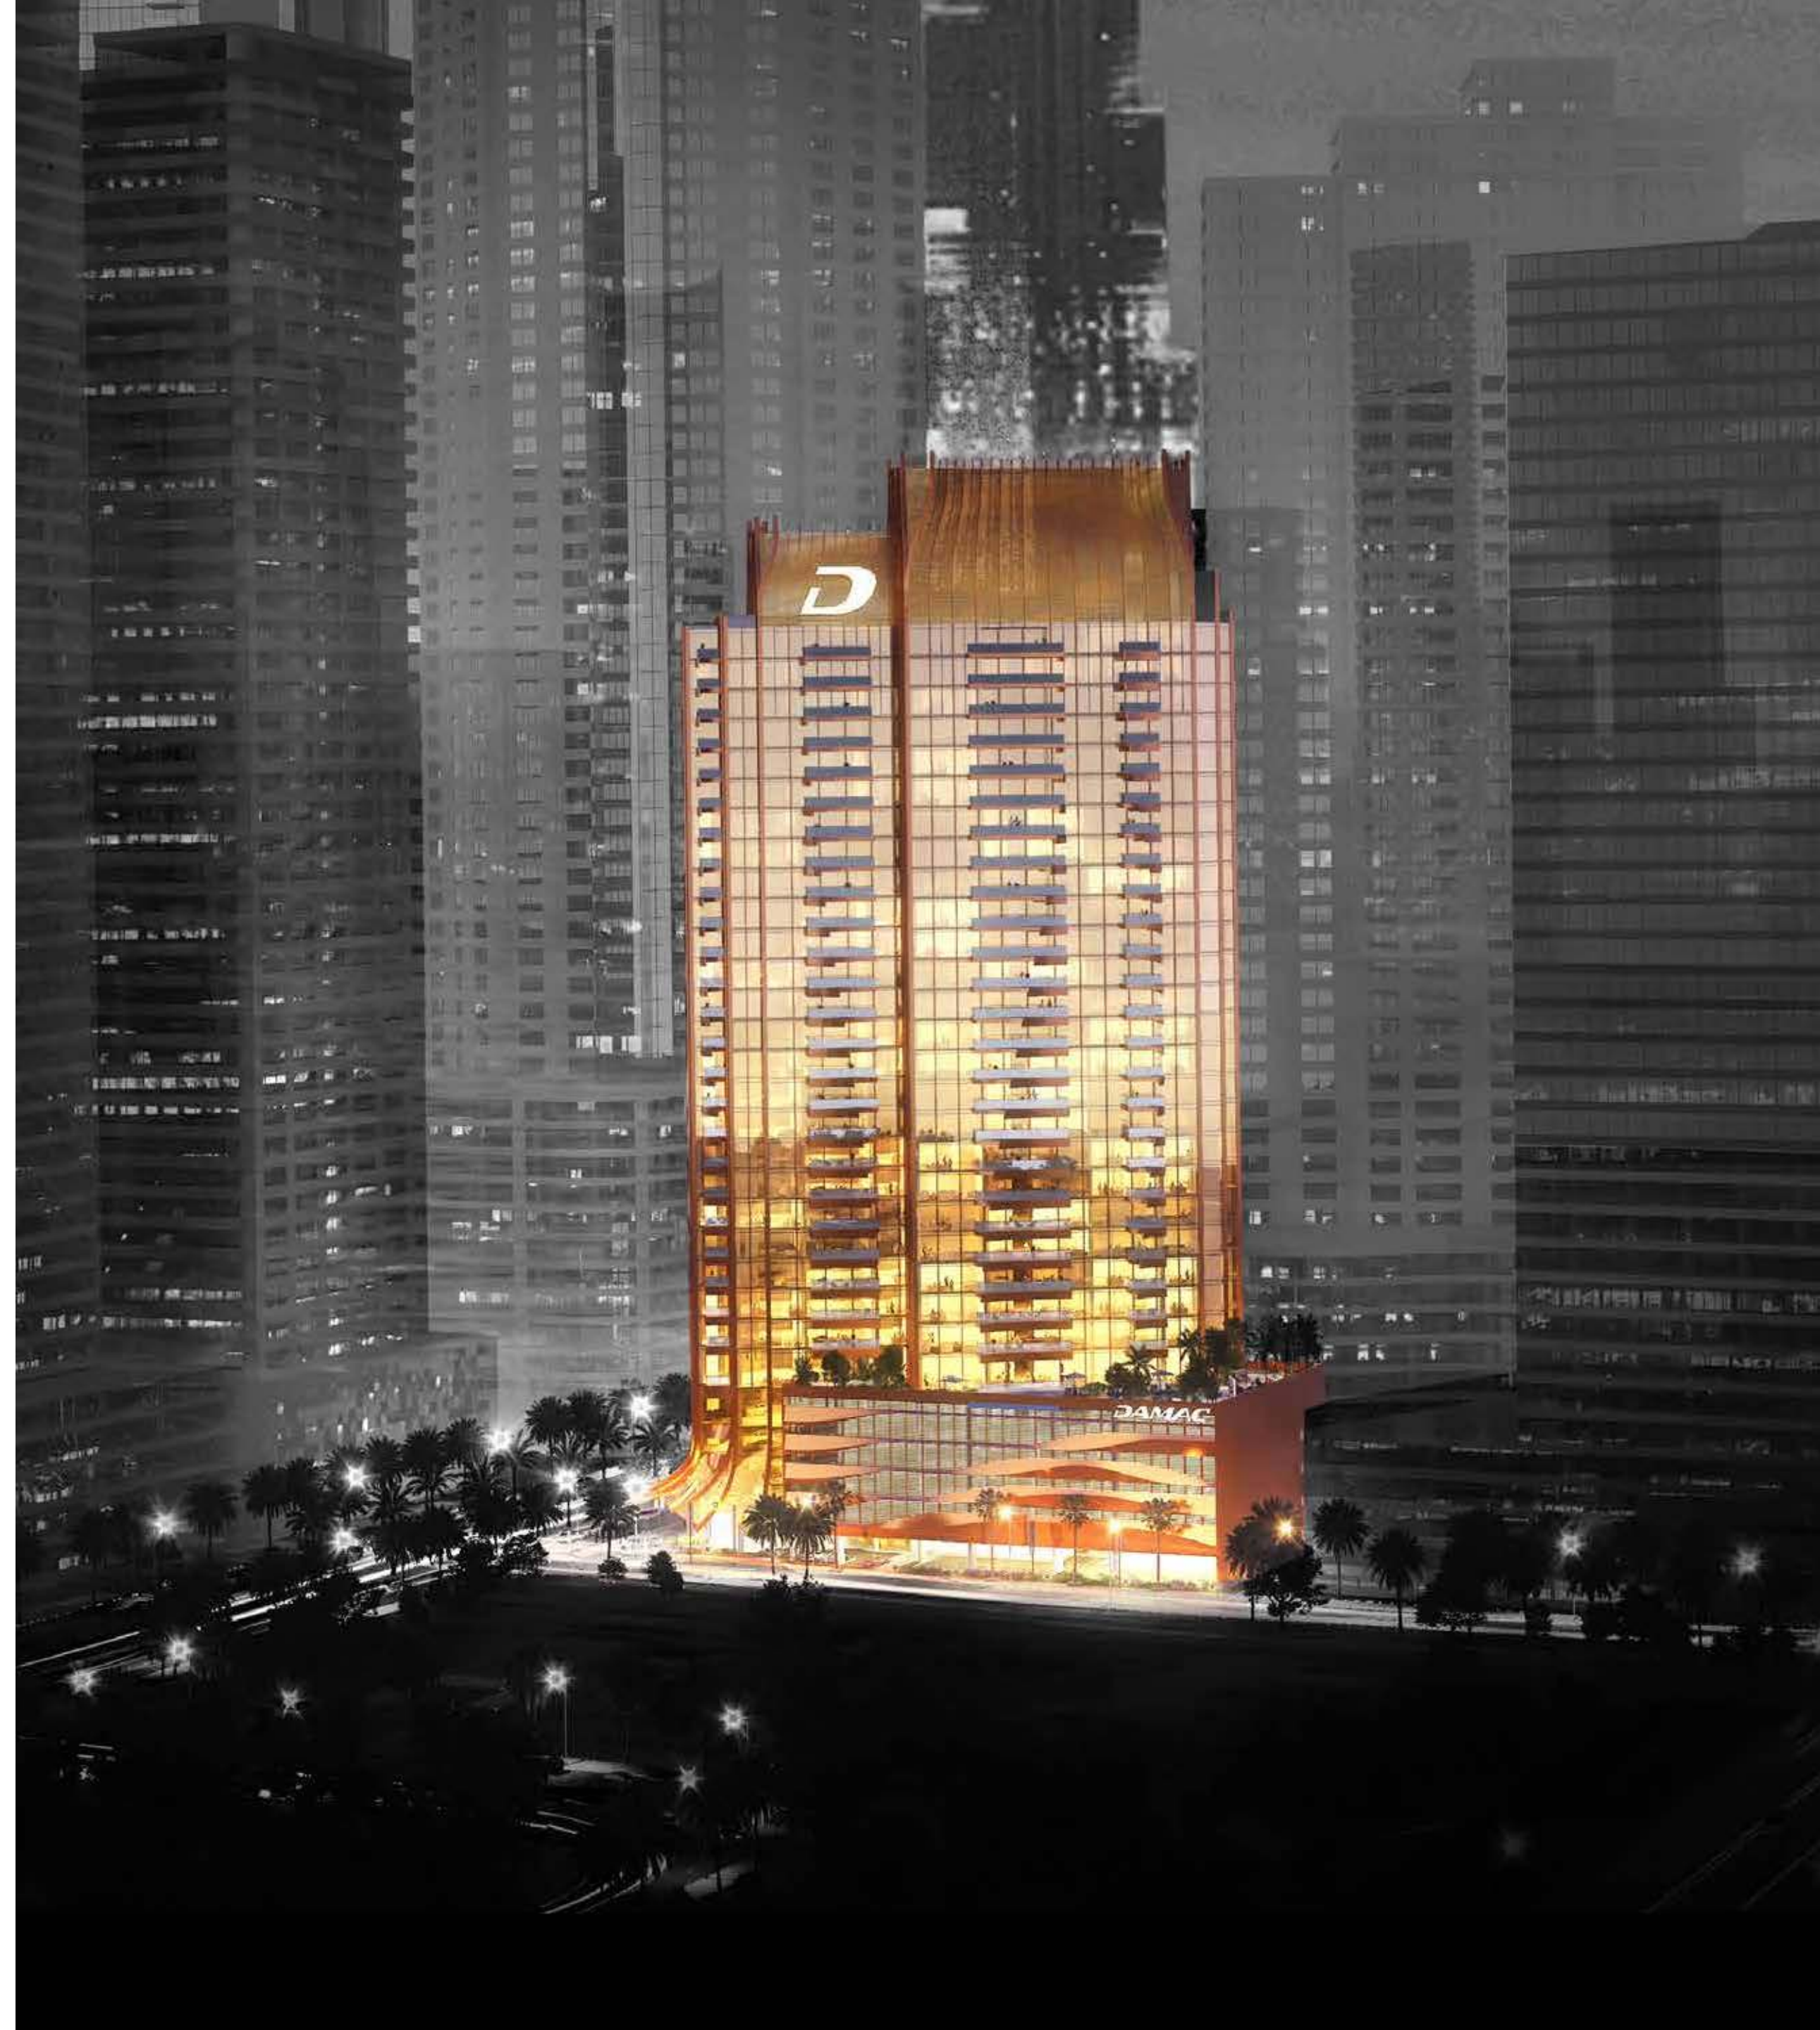

DAMAC

ELEGANCE

TOWER
DOWNTOWN
DUBAI

BRANDED BY
ZUHAIR MURAD

BRANDED BY ZUHAIR MURAD
ELEGANCE
TOWER

LOCATION
AS *UNIQUE*
AS *YOU*

DOWNTOWN DUBAI HAS
A NEW CENTERPIECE.
METERS AWAY FROM
BURJ KHALIFA,
BUSINESS BAY, DUBAI
INTERNATIONAL
FINANCIAL CENTER, AND
A 15 MINUTE DRIVE FROM
DUBAI INTERNATIONAL
AIRPORT, IT IS A
LANDMARK WHICH
STANDS OUT IN A CITY
WHERE STANDING OUT
IS THE RULE, RATHER
THAN THE EXCEPTION.
INTRODUCING
ELEGANCE TOWER, CO-
DESIGNED WITH WORLD
RENOWNED DESIGNER
ZUHAIR MURAD.

*DOWNTOWN
DUBAI*

ELEGANCE TOWER

A VIEW AS
DAZZLING
AS A FLASH

BOASTING PRIDE OF
PLACE IN THE HEART
OF DOWNTOWN,
ELEGANCE TOWER
OFFERS PICTURE
PERFECT VIEWS OF THE
CITY'S ARCHITECTURAL
AND ENGINEERING
MARVELS. EXPERIENCE
PANORAMAS OF *BURJ
KHALIFA*, THE WORLD'S
TALLEST BUILDING,
DOWNTOWN'S
GLITTERING
CITYSCAPE, THE
GREENERY OF *ZA'ABEEL
PARK*, AND THE
SHIMMERING PLAY OF
LIGHT ON THE SURFACE
OF *DUBAI'S CANAL*.

A LANDMARK
AS *STYLISH*
AS A DRESS

WITH ITS
UNMISTAKABLE
POISE AND SWEEPING
TERRACES,
THE EXTERIOR OF
ELEGANCE TOWER
EVOKES THE
REFINEMENT OF A
BESPOKE DRESS
SHOWERED BY
FLASHLIGHTS AS IT
IS MODELED DOWN
A FASHION RUNWAY.
HERE, RESIDENTS
LIVE WITH THE
SAME PANACHE AS
A SPRING/SUMMER
COLLECTION.

A photograph of a modern lobby with a highly reflective, faceted metallic ceiling and walls. The floor is dark and glossy, reflecting the surrounding environment. In the center, a long, flowing purple gown is displayed on a mannequin. The lighting is dramatic, with warm tones from the ceiling and cooler tones from the gown. A large white graphic element, resembling a stylized 'A' or a large letter, is overlaid on the image, framing the central scene.