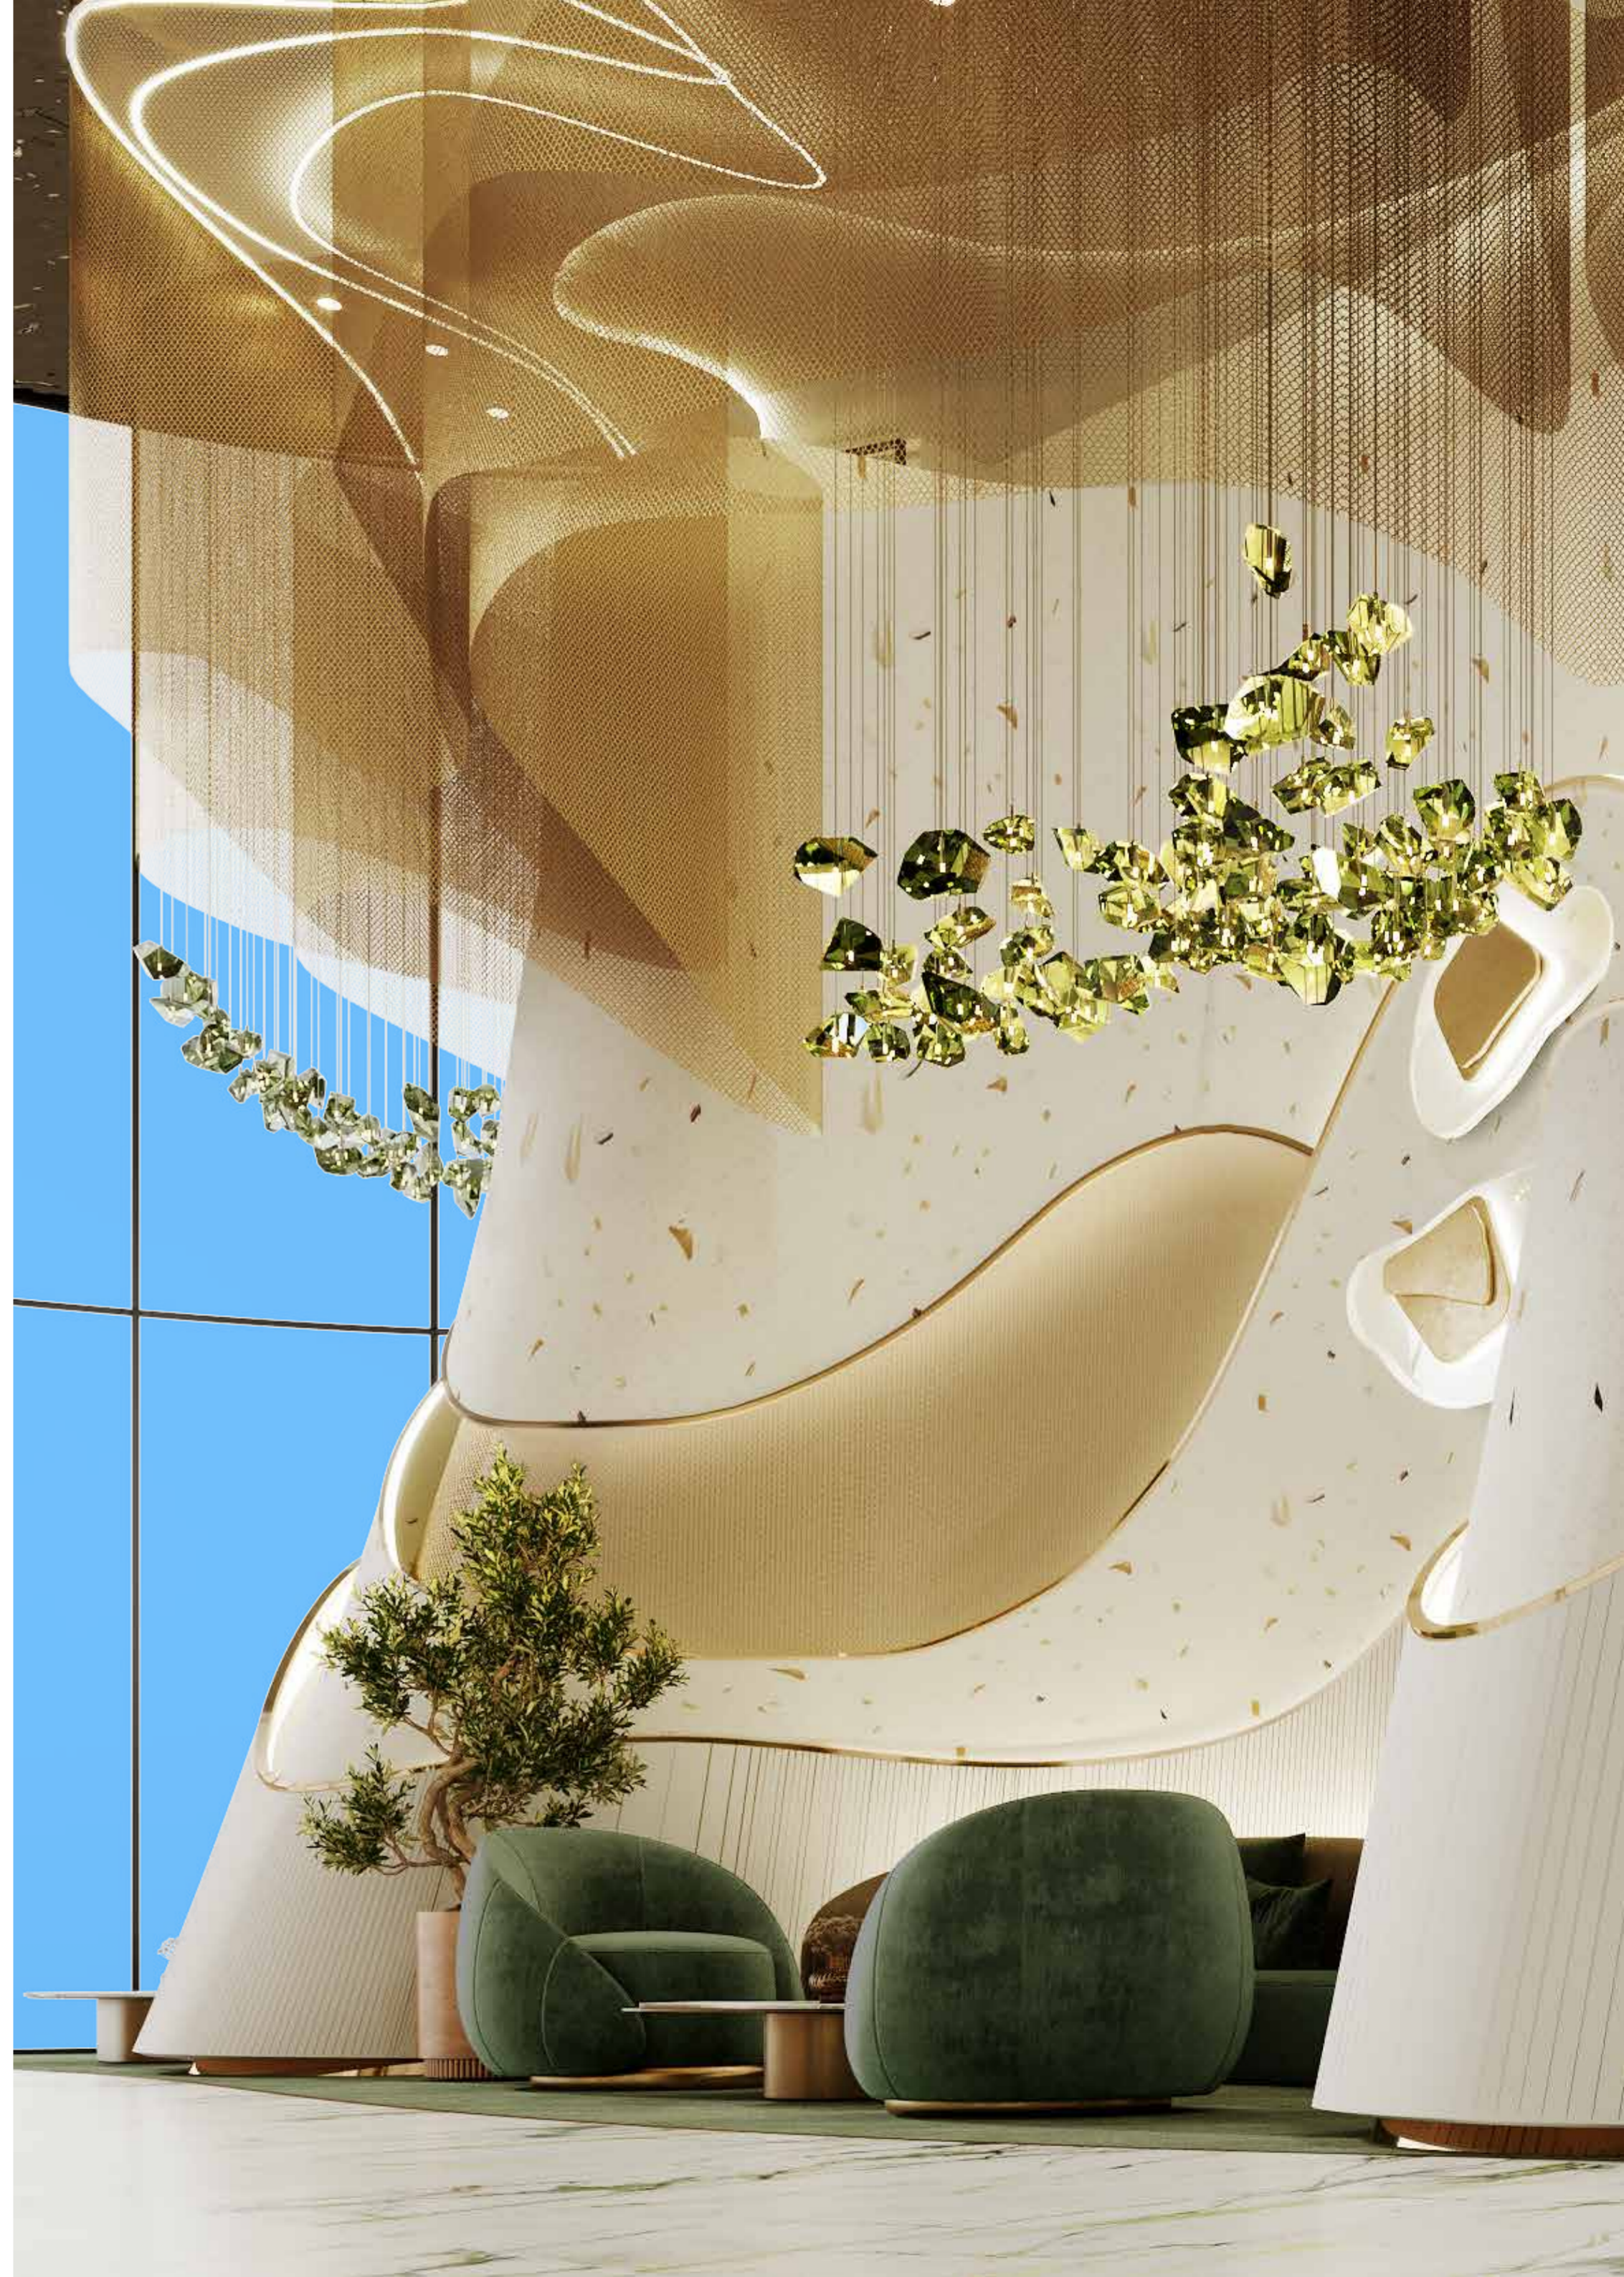

2-BEDROOM

TYPE G1-M