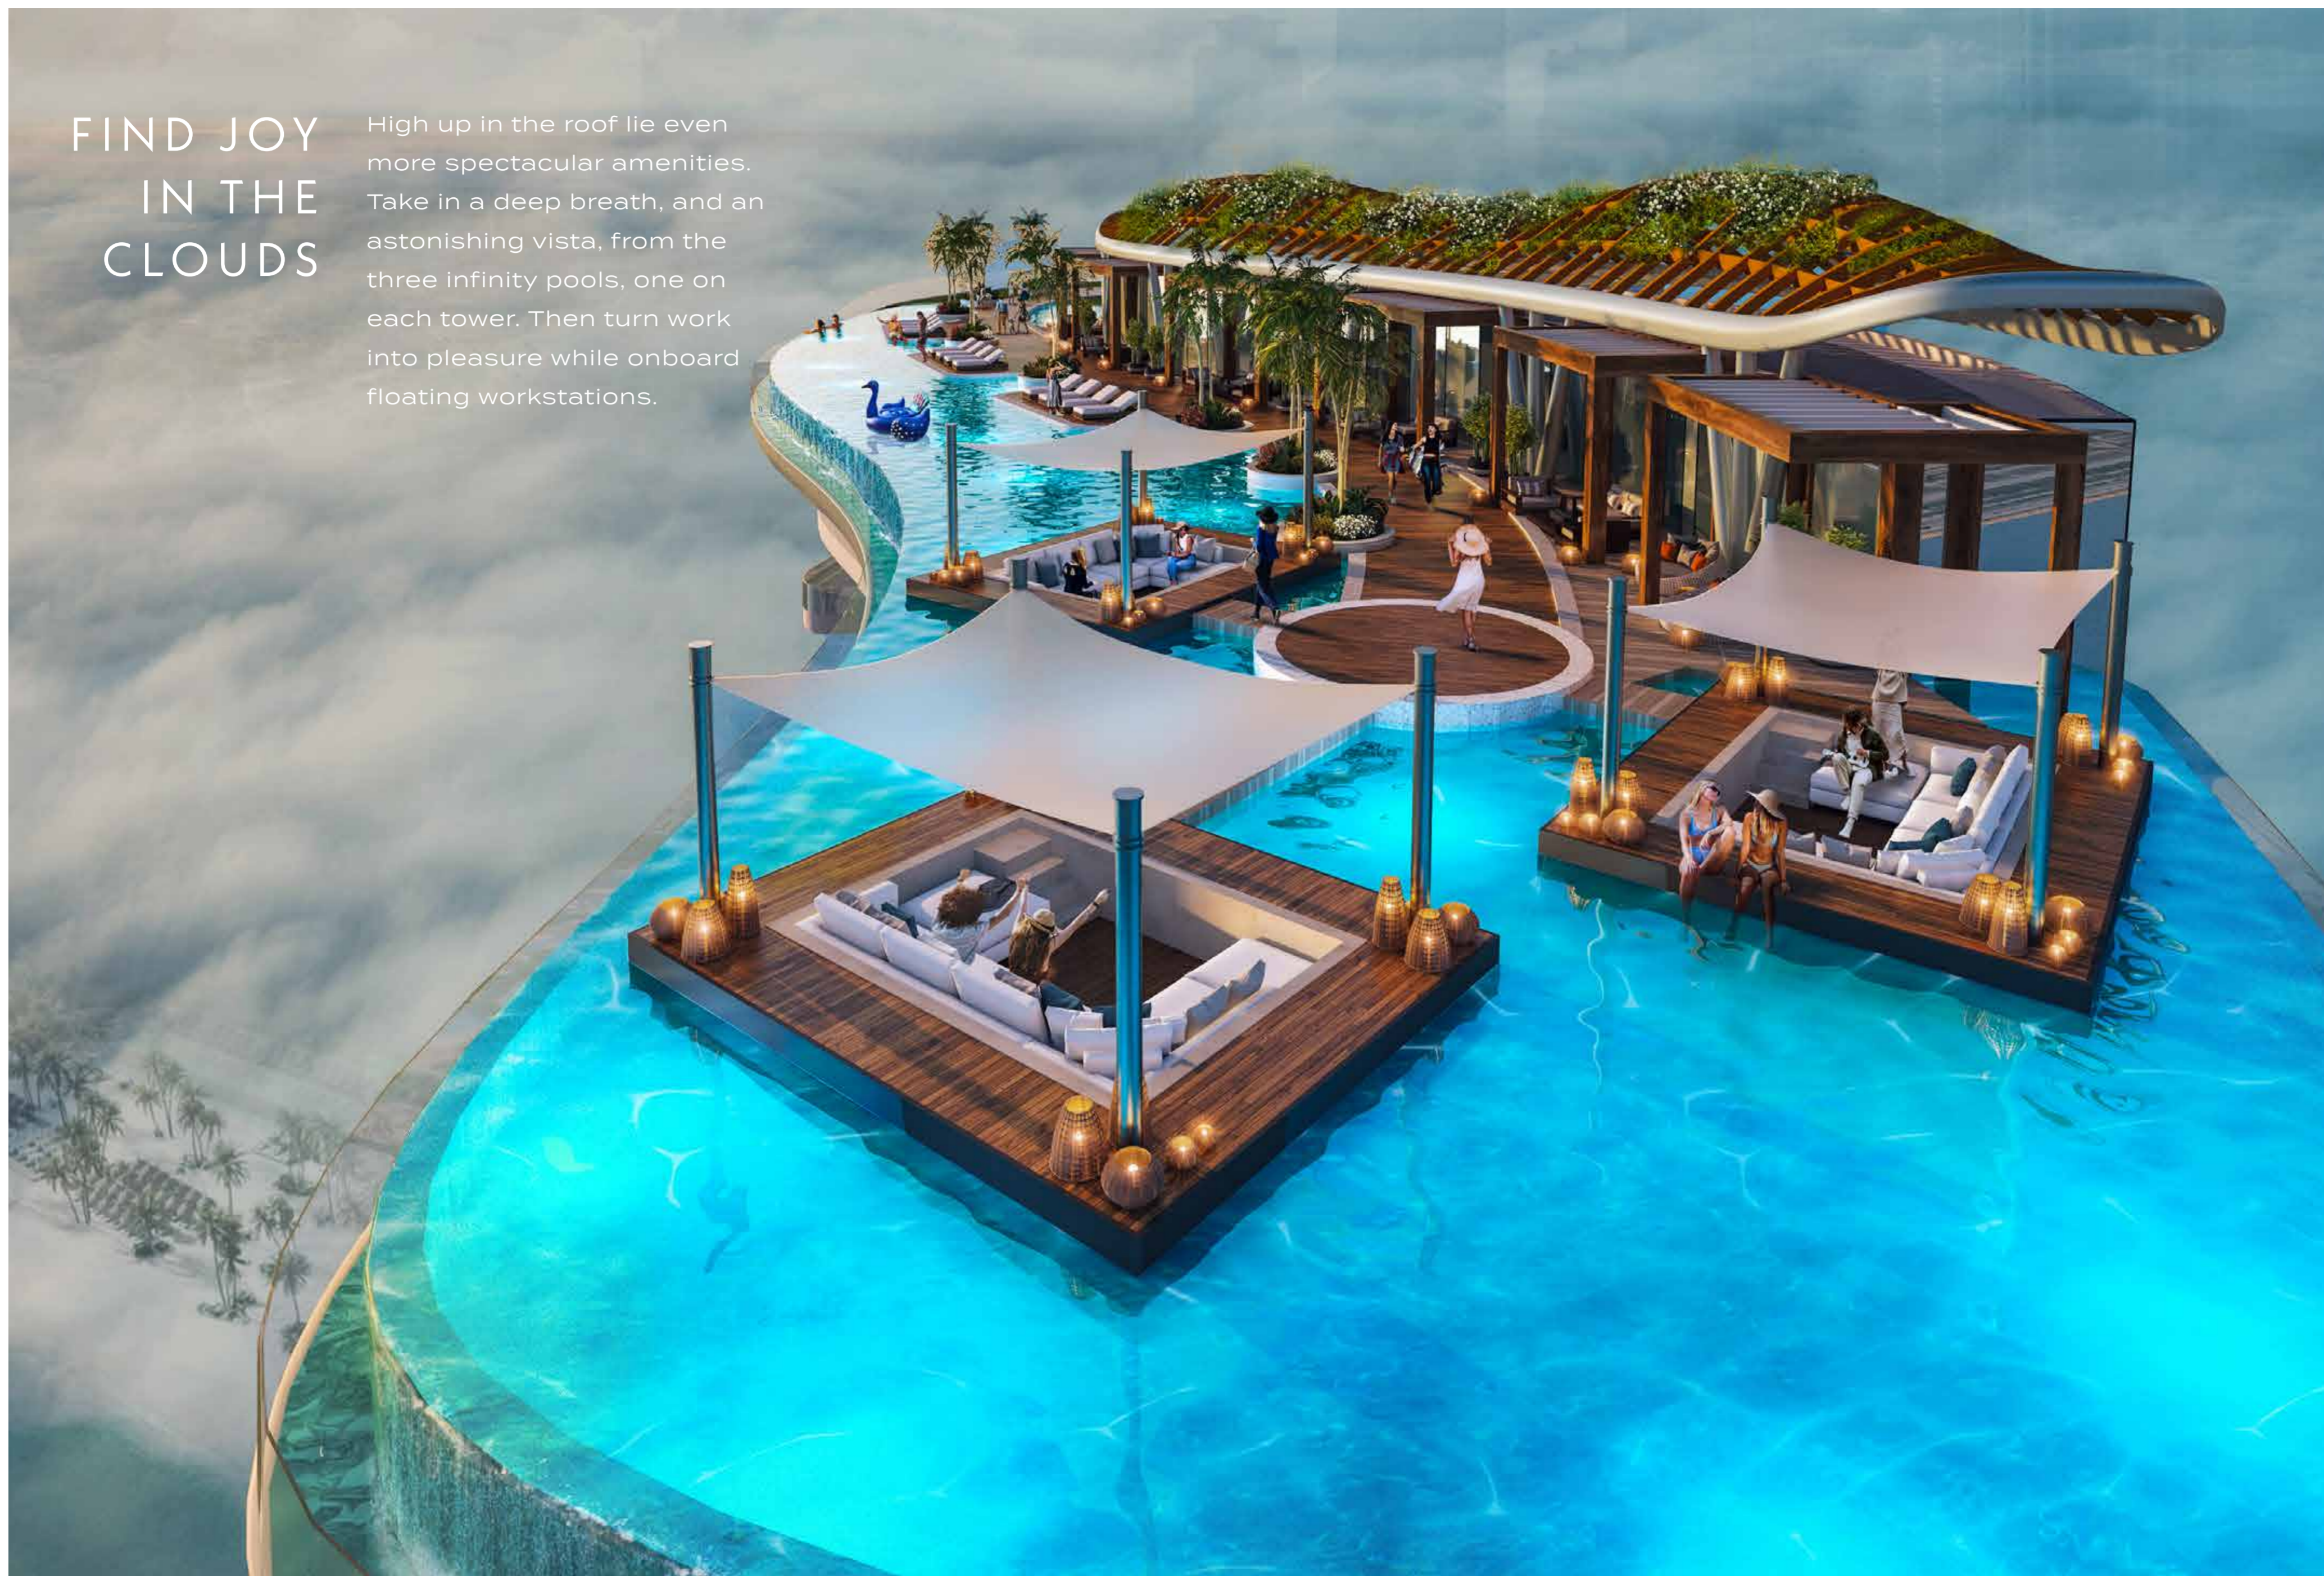

The sleek exteriors mimic the ocean's waves, and at the crest, is a Cavalli-inspired bridge that coils around the towers like a sea serpent.

An aerial view of a luxury resort. The central feature is a large, winding swimming pool with a white, wavy architectural structure along its edge. The pool is surrounded by wooden decking, lounge chairs, and palm trees. To the right, a private beach with white sand and turquoise water is visible. The sky is blue with scattered clouds, and several palm trees are in the foreground on the left.

# FIND JOY IN THE CLOUDS

High up in the roof lie even more spectacular amenities. Take in a deep breath, and an astonishing vista, from the three infinity pools, one on each tower. Then turn work into pleasure while onboard floating workstations.

# MARITIME PLEASURES, EXPLORED

The song of the sea is like a mermaid's call. Unmistakable, and inescapable. Dance to its tune at some of the many amenities on the Podium Level. Pirouette through an elegantly crafted water maze. Dive into a luxury snorkeling experience in search of Cavalli treasures. Find your balance atop a surfboard at the wave pool. Or simply relax on a hammock, suspended above an infinity pool, as a smart tray brings you a beverage of your choice whenever you desire.