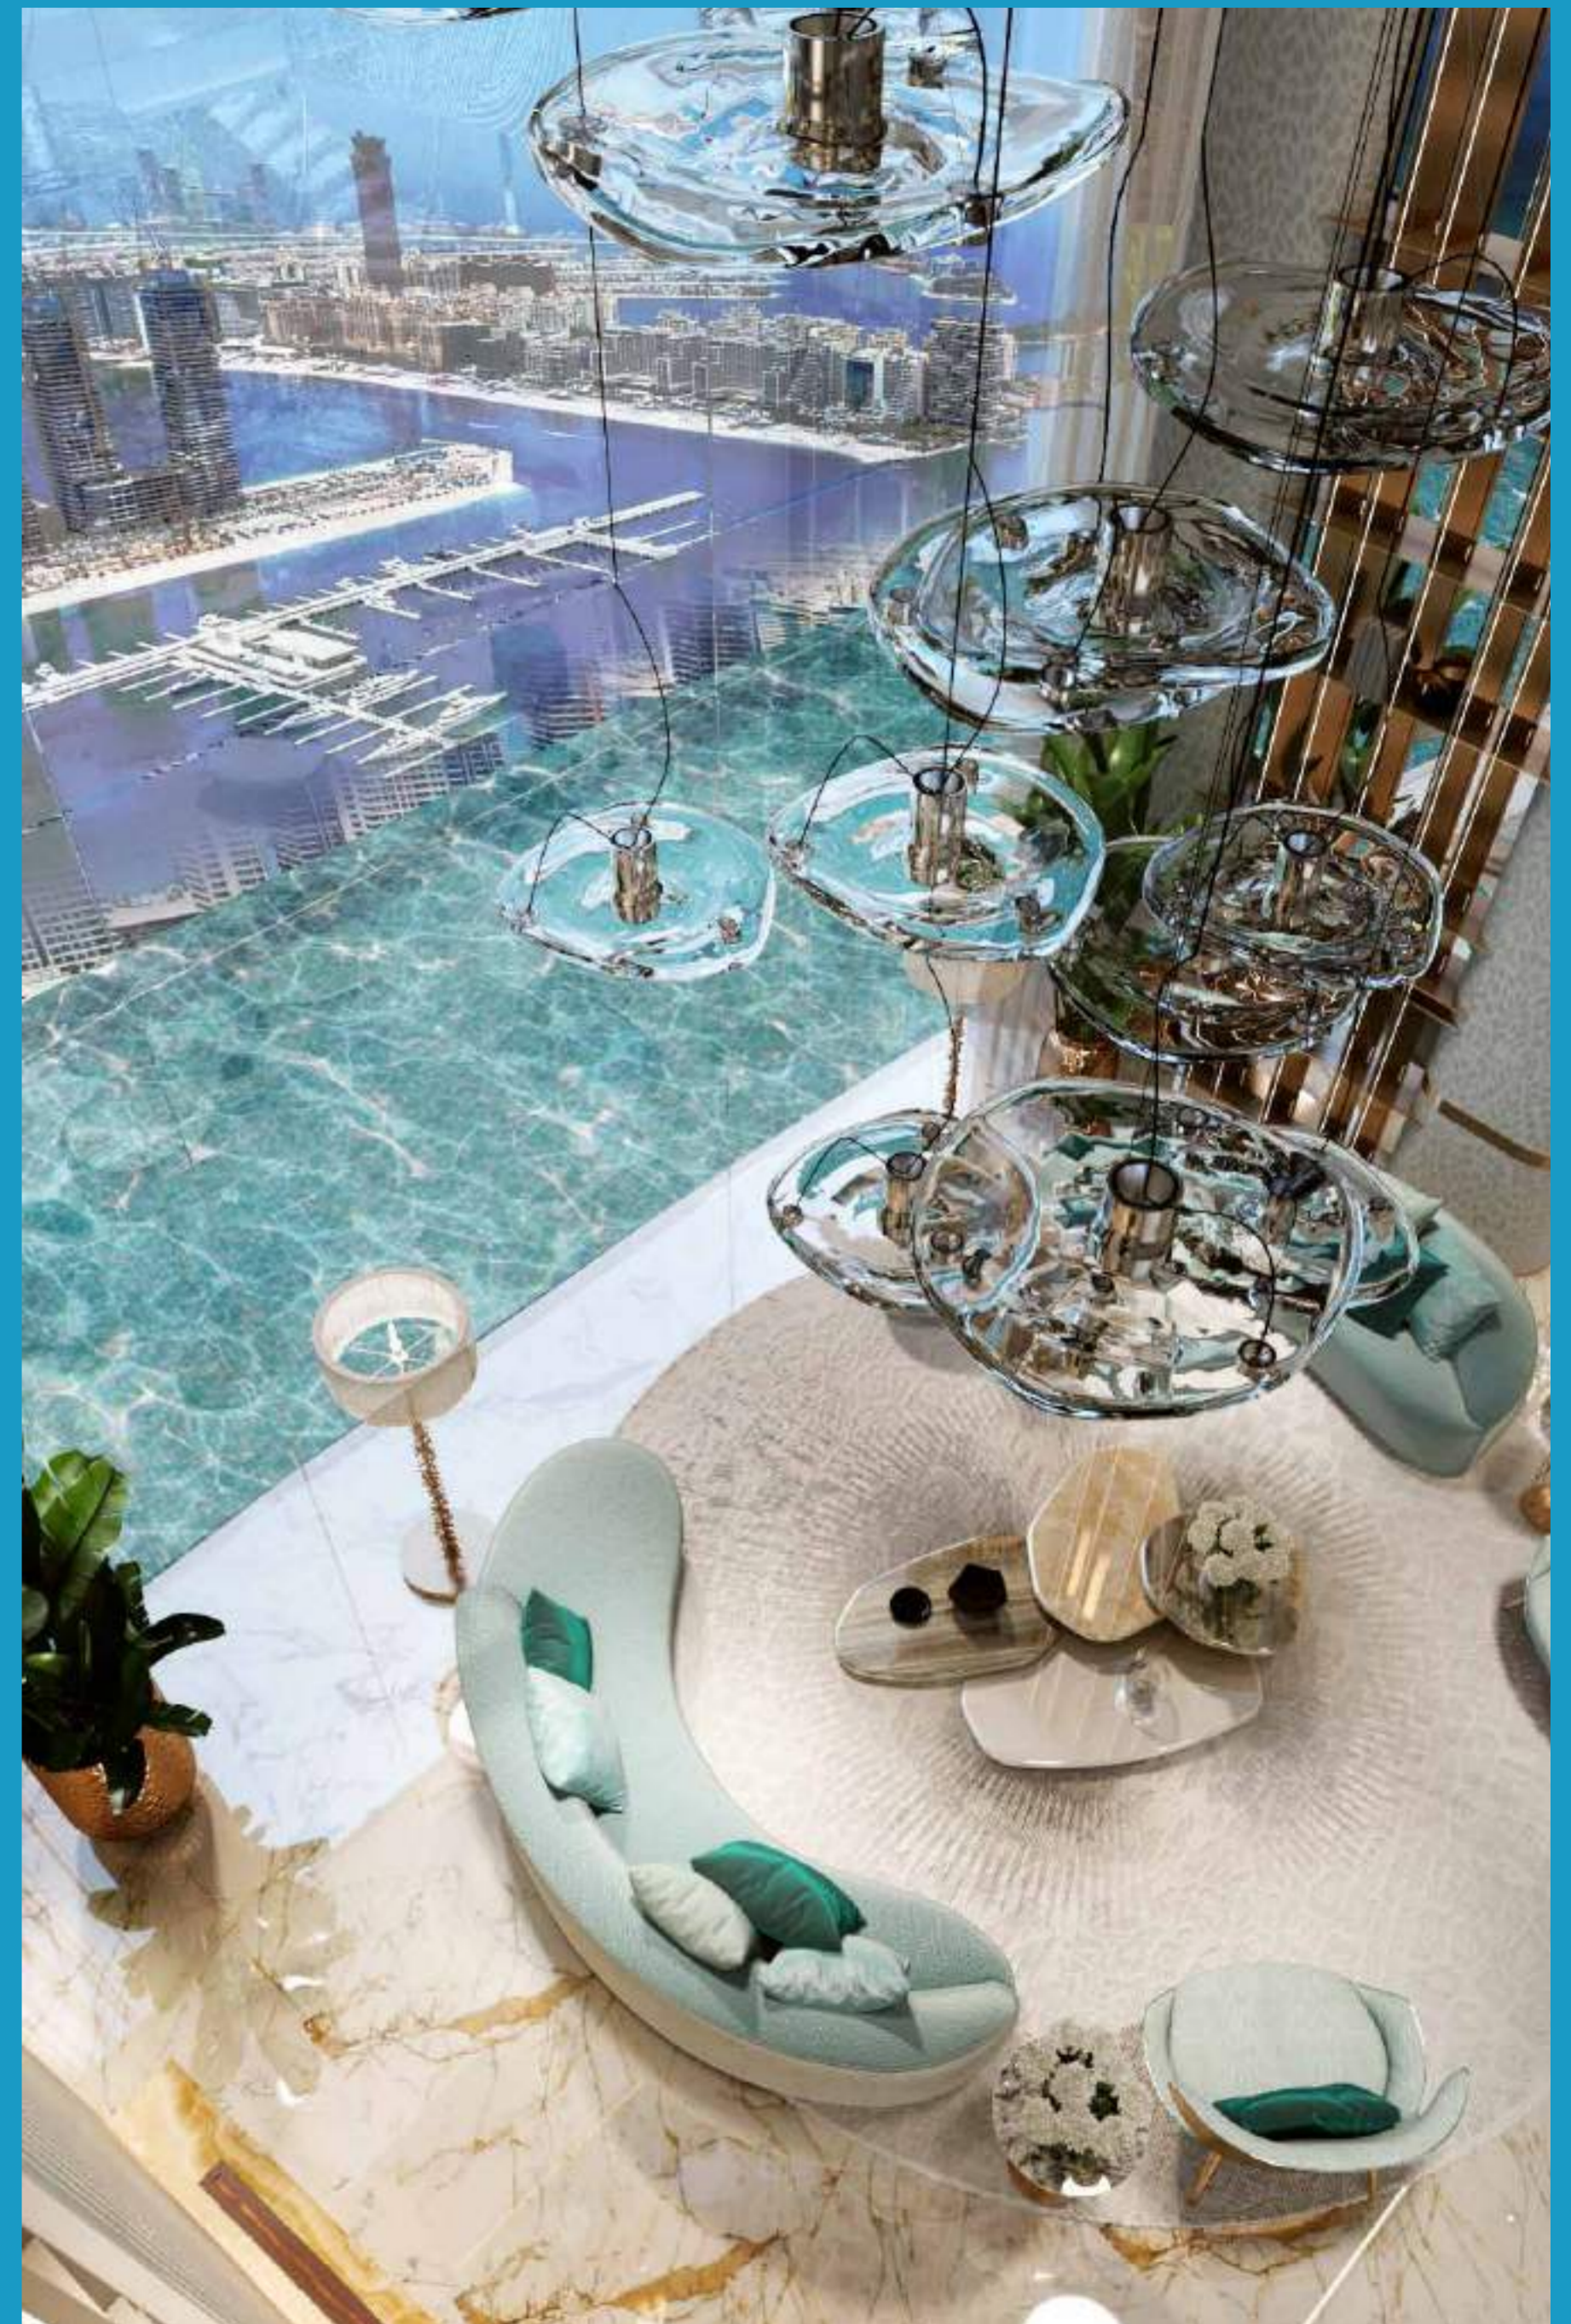

A WORLD
OF YOUR
OWN

Surround yourself with
the sky, the sun and
the sea, on an island
of happiness that
you have created
for yourself.