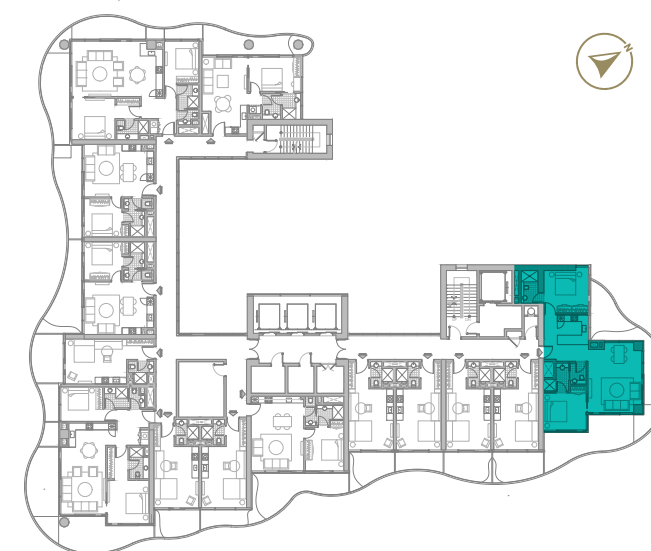

# 2 BEDROOM

TYPE 03

TYPE 03 | BALCONY 46  
LEVELS: 07, 11, 15, 19, 23, 27, 31

TYPE 03 | BALCONY 47  
LEVELS: 08, 10, 12, 14, 16, 18, 20, 22, 24, 26, 28, 30, 32

TYPE 03 | BALCONY 48  
LEVELS: 09, 13, 17, 21, 25, 29

LEVELS: 23,27,31

LEVELS: 20,22,24,26,28,30,32

LEVELS: 21,25,29

The background is an abstract, fluid pattern of teal and blue colors, with wavy, organic shapes that create a sense of movement and depth. The colors range from light, airy blues to deeper, more saturated teals. The DAMAC logo is centered in the middle of the image.