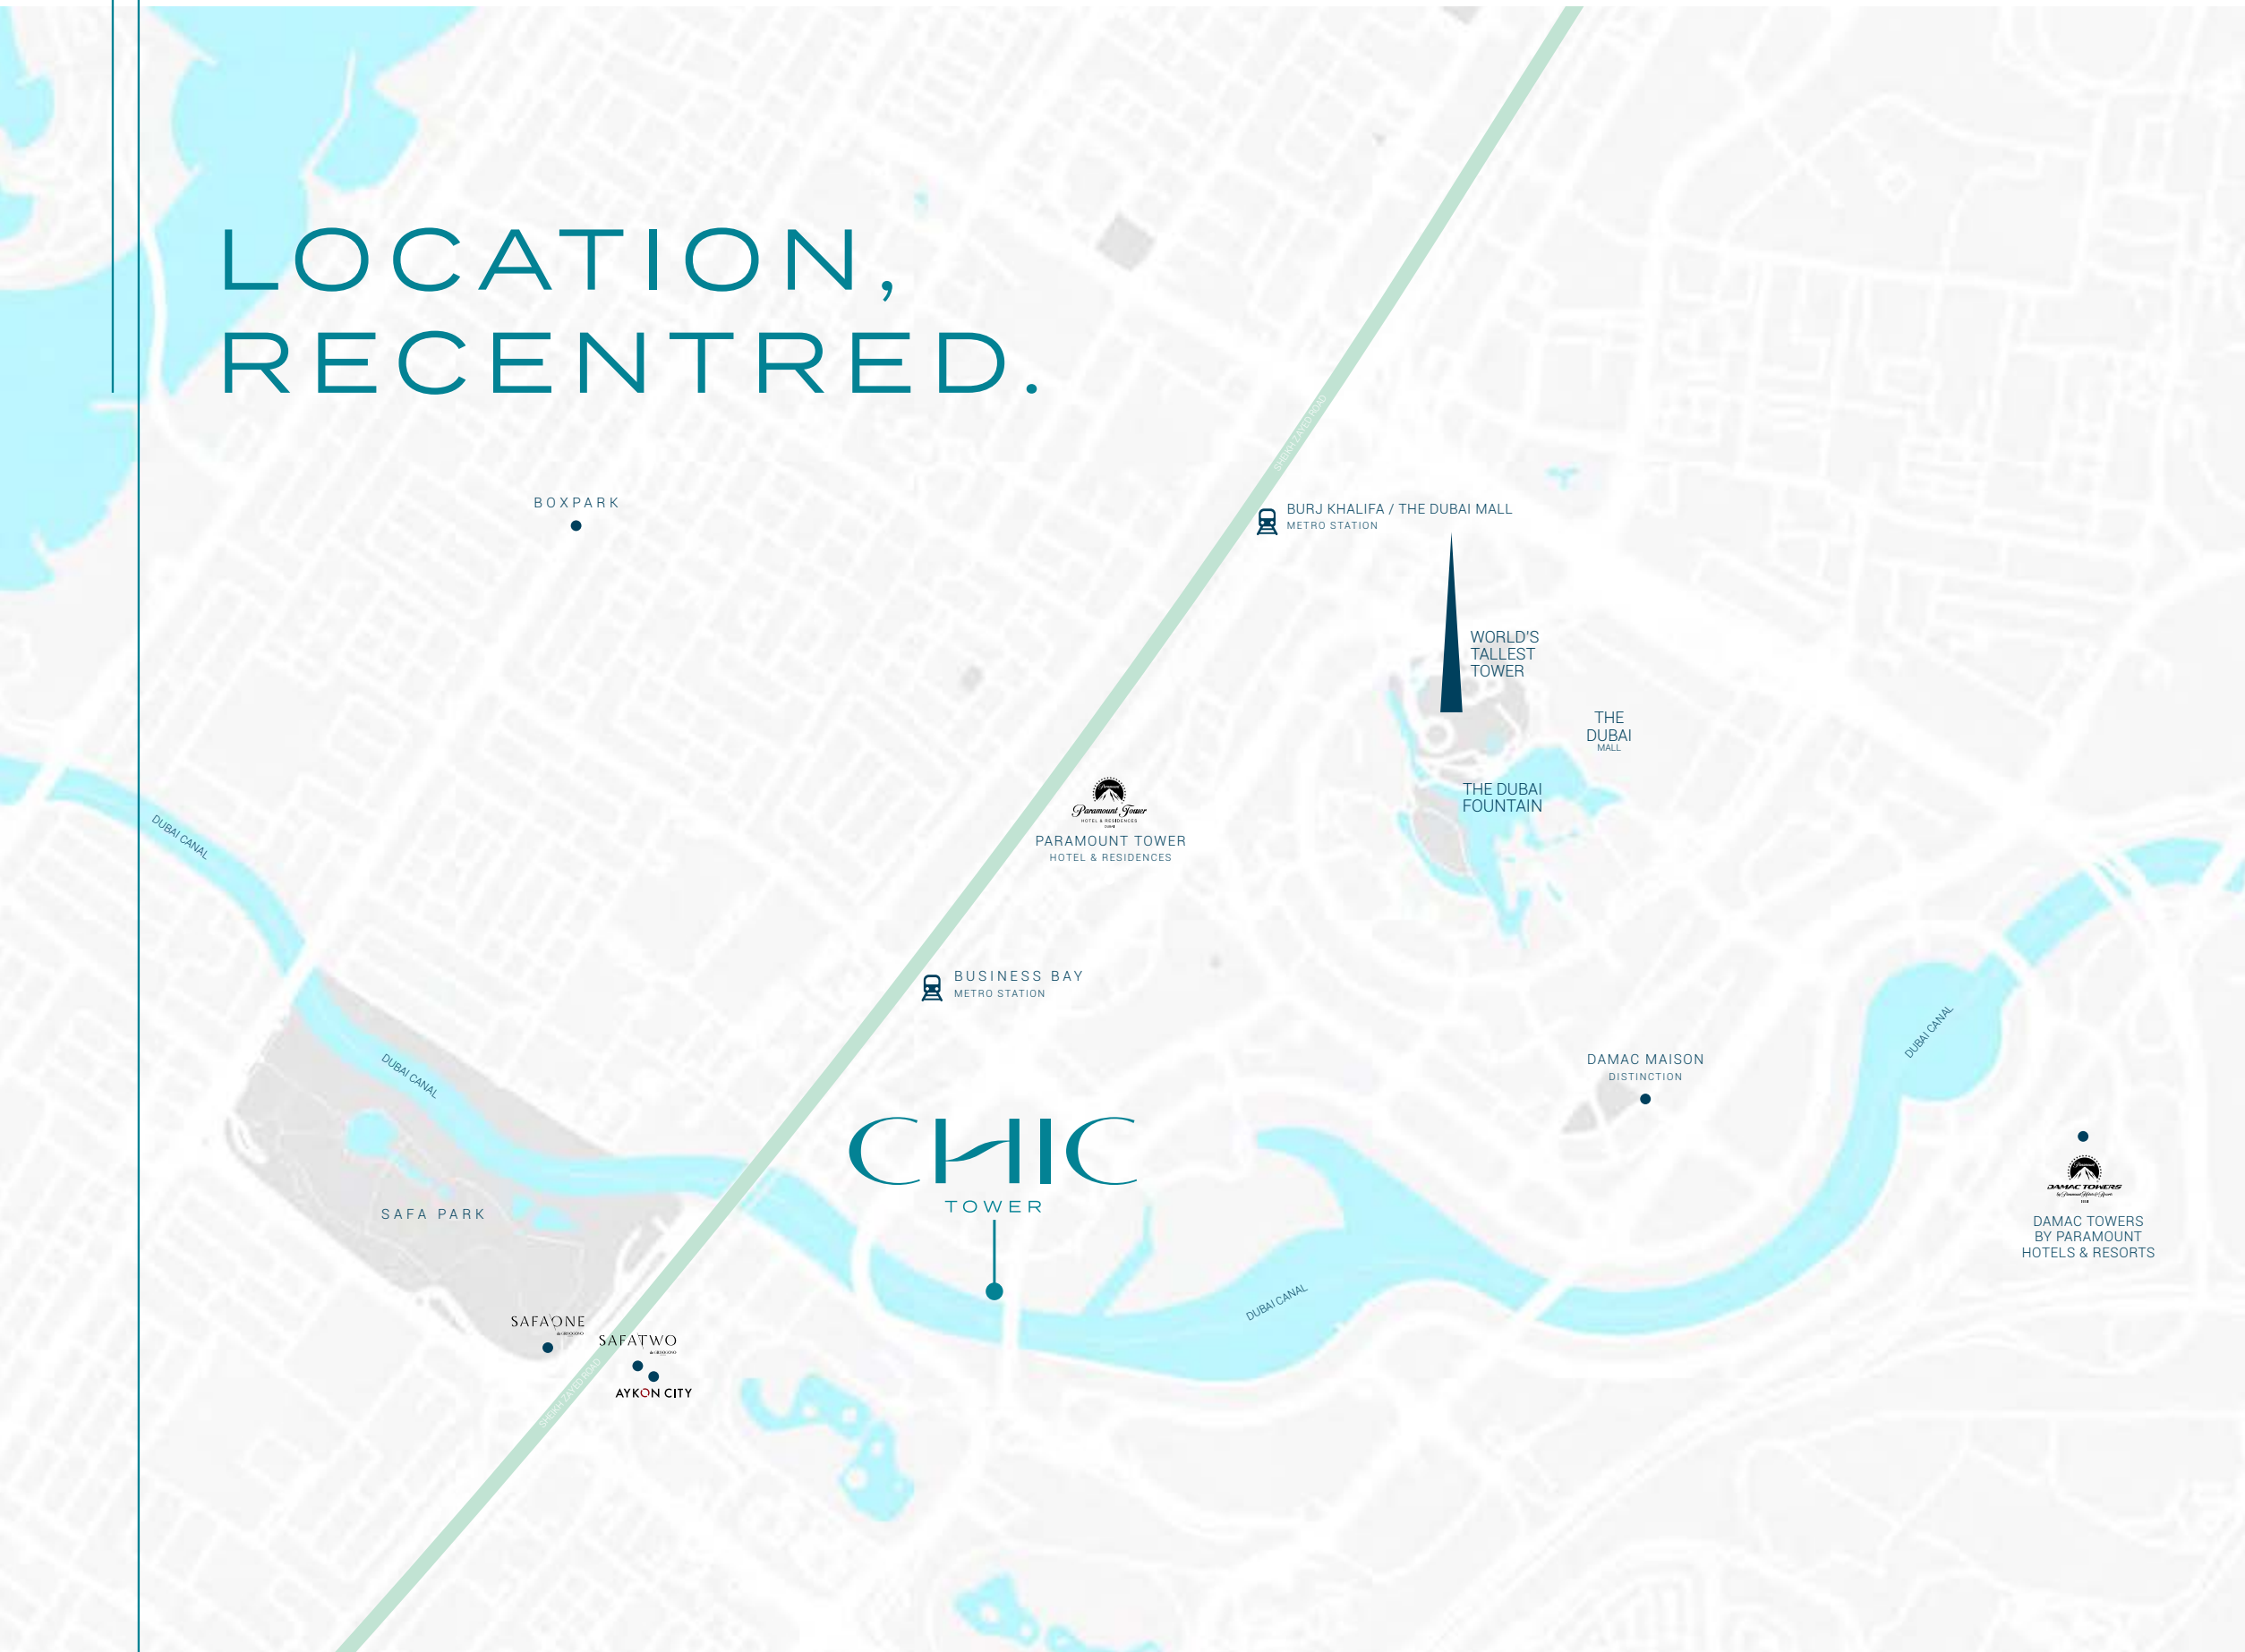

# LOCATION, RECENTRED.

Located in Business Bay, Chic Tower is an address with water at its doorstep and Downtown, Burj Khalifa, Dubai Mall and Dubai International Financial Centre a stone's throw away. Should business or leisure take you beyond the lights of the metropolis, Dubai International Airport is a 15 minute drive.