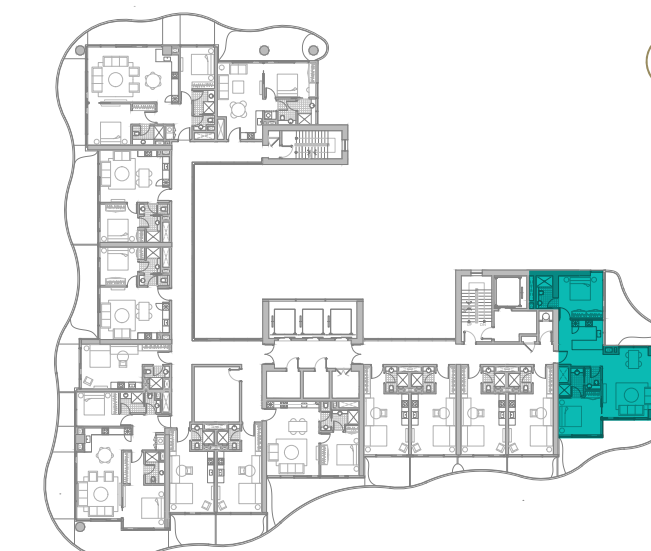

# 2 BEDROOM

TYPE 03

TYPE 03 | BALCONY 46  
LEVELS: 07, 11, 15, 19, 23, 27, 31

TYPE 03 | BALCONY 47  
LEVELS: 08, 10, 12, 14, 16, 18, 20, 22, 24, 26, 28, 30, 32

TYPE 03 | BALCONY 48  
LEVELS: 09, 13, 17, 21, 25, 29

LEVELS: 23,27,31

LEVELS: 20,22,24,26,28,30,32

LEVELS: 21,25,29

The background is an abstract, fluid pattern of teal and blue colors, with wavy, organic shapes that create a sense of movement and depth. The colors range from light, airy blues to deeper, more saturated teals. The DAMAC logo is centered in the middle of the image.