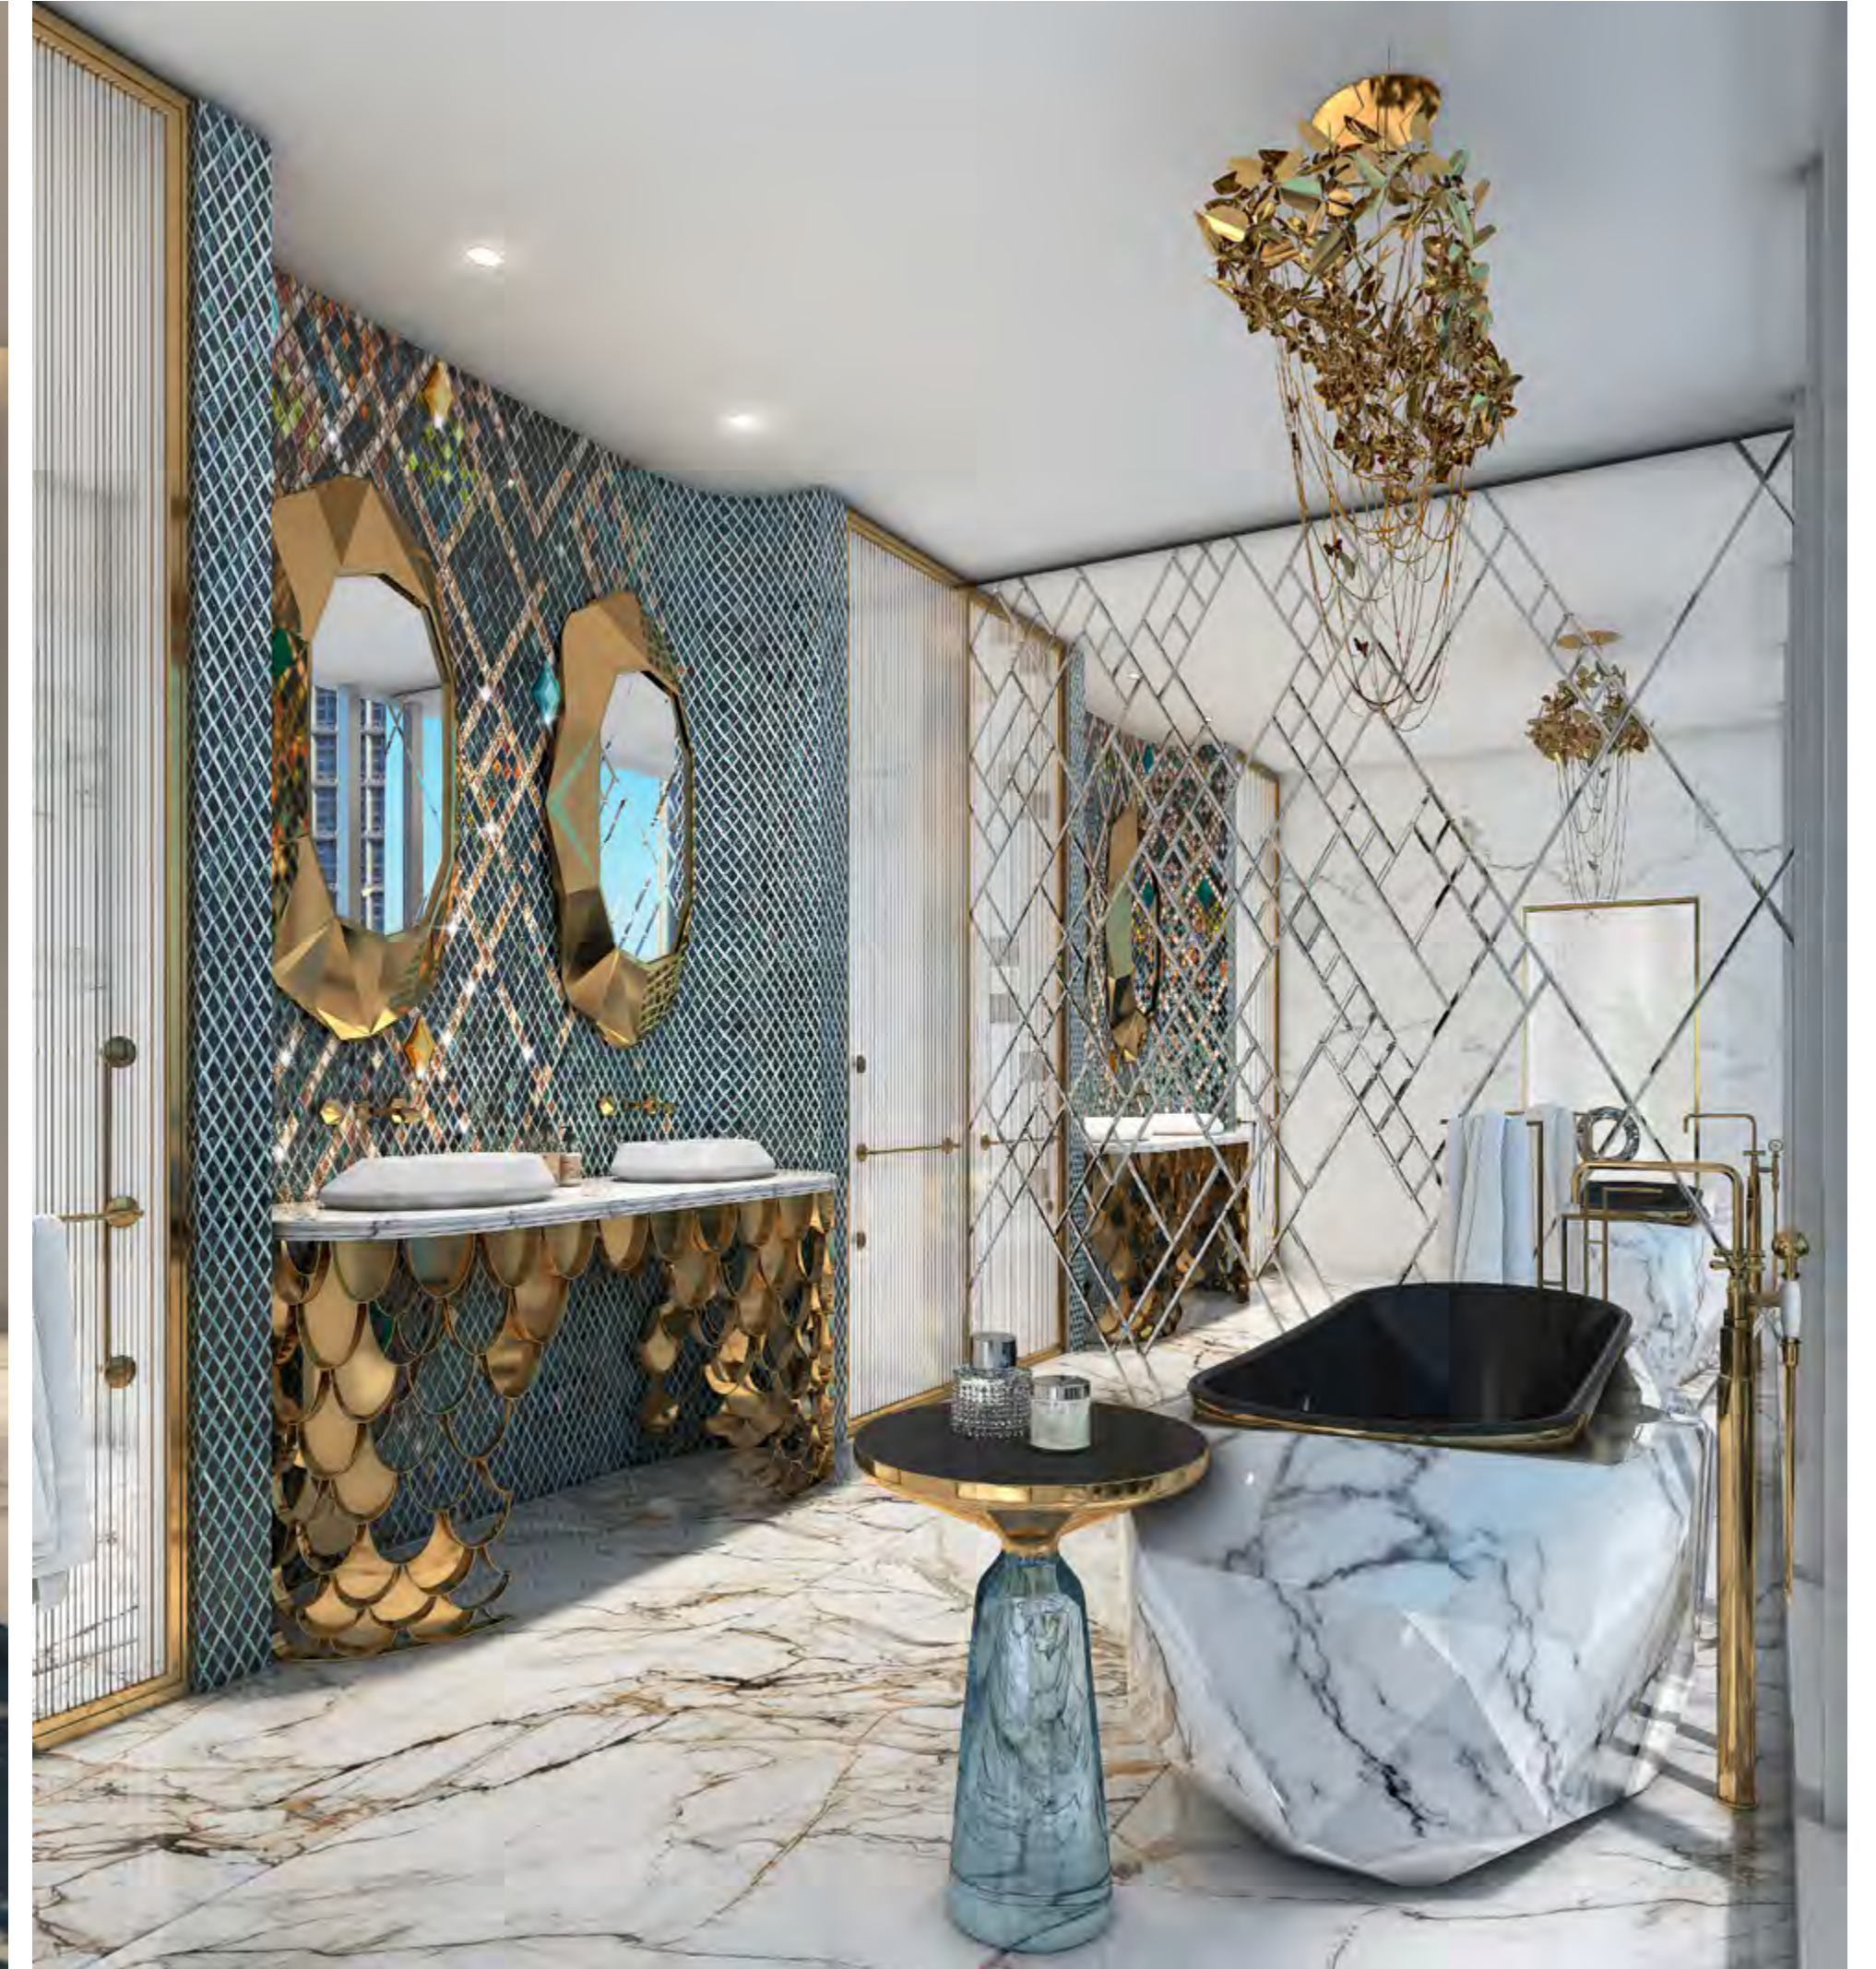

R E A W A K E N

L U X U R Y

The background of the entire image is a close-up, high-angle shot of teal-colored water. The water's surface is covered in intricate, swirling patterns of light and dark shades of blue and green, creating a sense of movement and depth. The lighting is bright, highlighting the ripples and creating a shimmering effect across the water's surface.