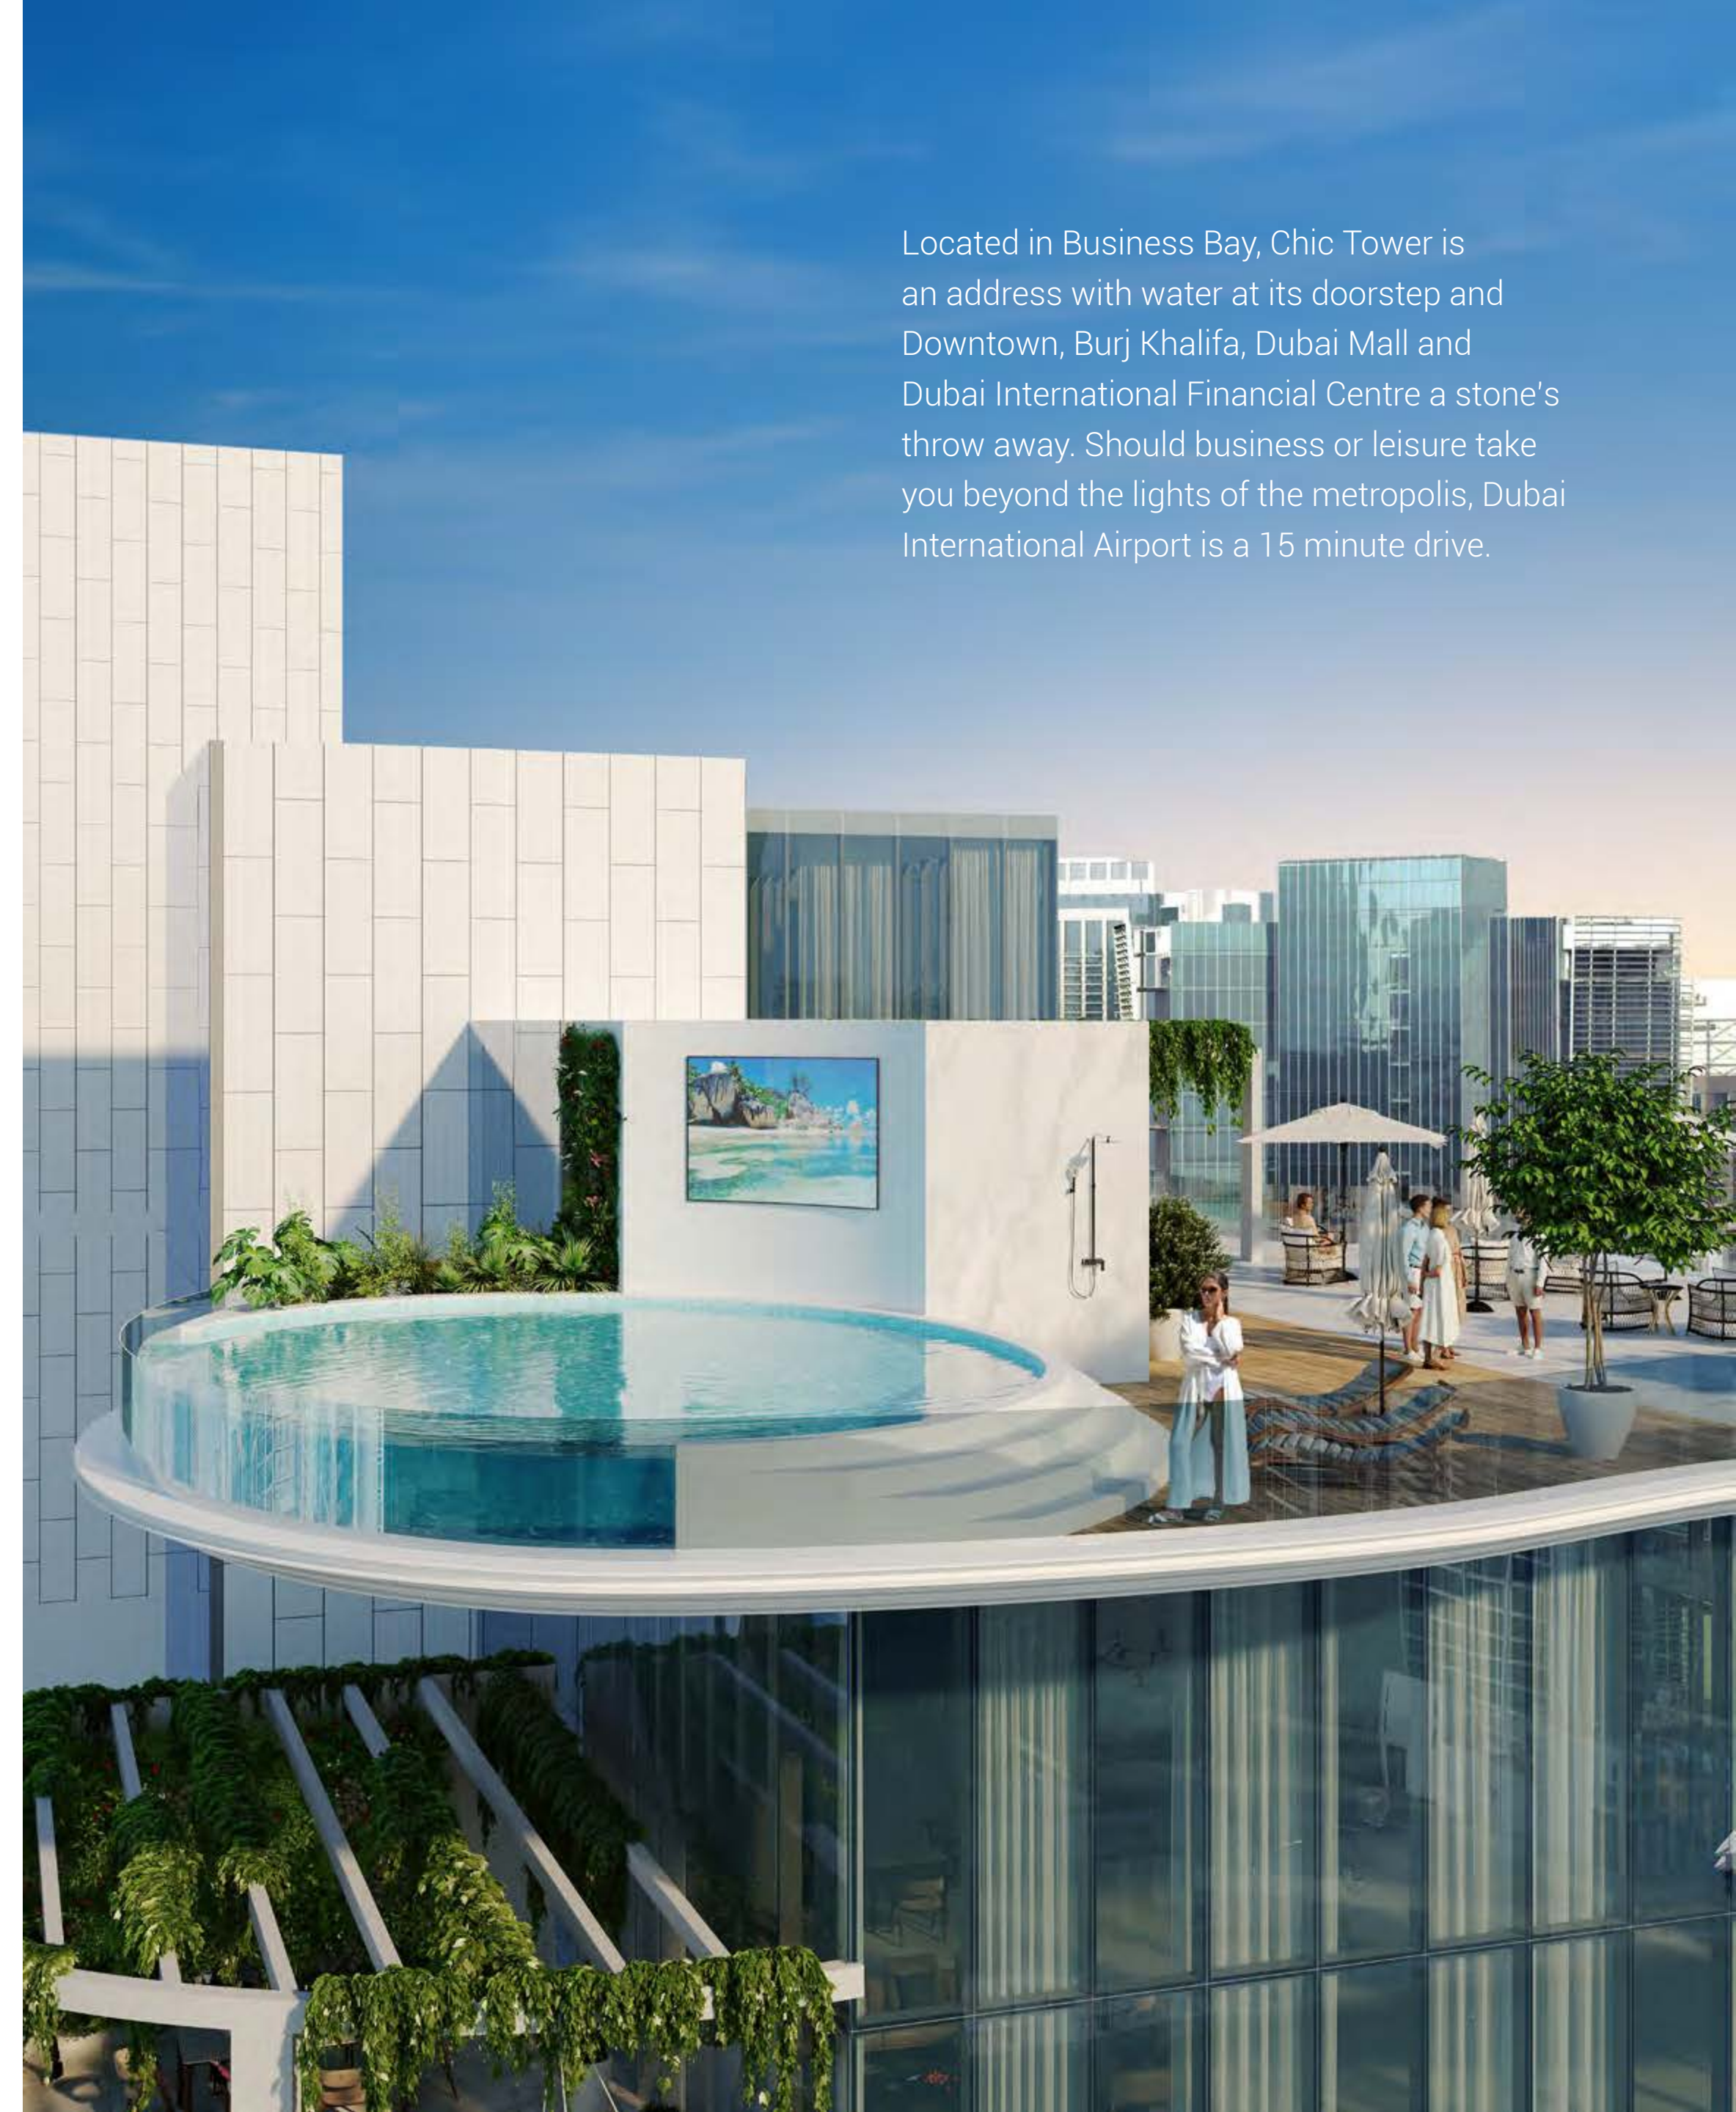

Located in Business Bay, Chic Tower is an address with water at its doorstep and Downtown, Burj Khalifa, Dubai Mall and Dubai International Financial Centre a stone's throw away. Should business or leisure take you beyond the lights of the metropolis, Dubai International Airport is a 15 minute drive.