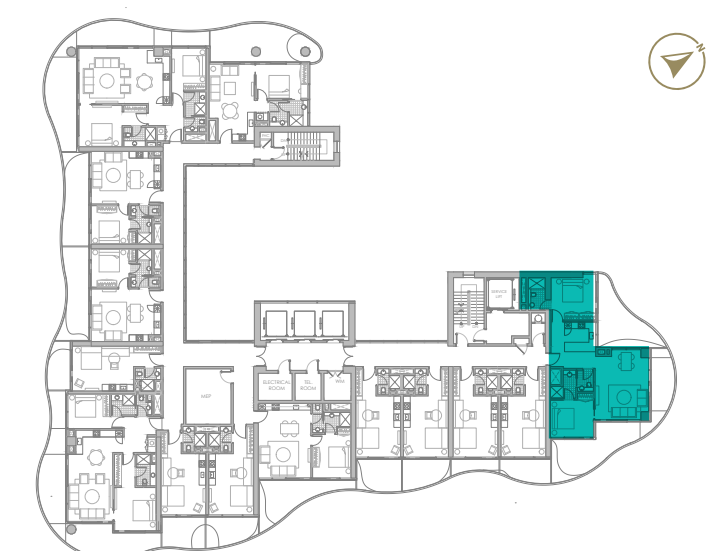

# 2 BEDROOM

TYPE 03

TYPE 03 | BALCONY 46  
LEVELS: 07, 11, 15, 19, 23, 27, 31

TYPE 03 | BALCONY 47  
LEVELS: 08, 10, 12, 14, 16, 18, 20, 22, 24, 26, 28, 30, 32

TYPE 03 | BALCONY 48  
LEVELS: 09, 13, 17, 21, 25, 29

LEVELS: 23,27,31

LEVELS: 20,22,24,26,28,30,32

LEVELS: 21,25,29

The background is an abstract, fluid pattern of teal and blue colors, with wavy, organic shapes that create a sense of movement and depth. The colors range from light, airy blues to deeper, more saturated teals. The DAMAC logo is centered in the middle of the image.