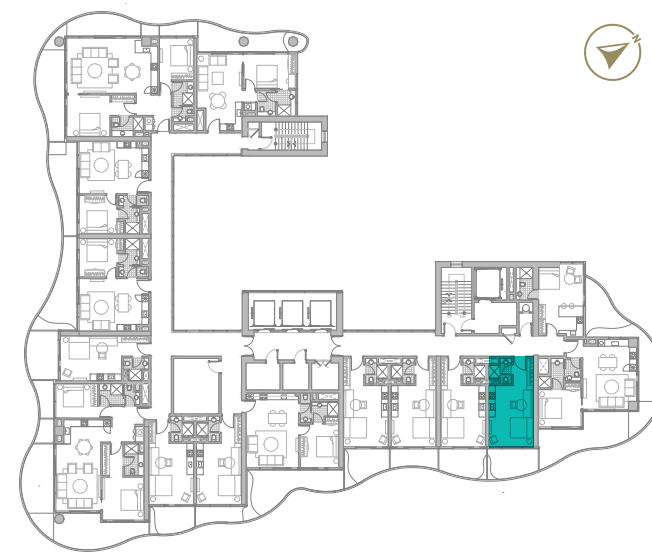

F L O O R P L A N S

CHIC  
TOWER

TYPE 01 | BALCONY 03  
LEVELS: 07, 11, 15, 19, 23, 27, 31

TYPE 01 | BALCONY 18  
LEVELS: 08, 10, 12, 14, 16, 18, 20, 22, 24, 26, 28, 30, 32

TYPE 01 | BALCONY 33  
LEVELS: 09, 13, 17, 21, 25, 29

LEVELS: 07,11,15,19

LEVELS: 07,11,15,19

LEVELS: 09,13,17

TYPE 01 | BALCONY 04  
LEVELS: 07, 11, 15, 19, 23, 27, 31

TYPE 01 | BALCONY 19  
LEVELS: 08, 10, 12, 14, 16, 18, 20, 22, 24, 26, 28, 30, 32

TYPE 01 | BALCONY 34  
LEVELS: 09, 13, 17, 21, 25, 29

LEVELS: 07,11,15,19

LEVELS: 08,10,12,14,16,18

LEVELS: 09,13,17

TYPE 01 | BALCONY 05  
LEVELS: 07, 11, 15, 19, 23, 27, 31

TYPE 01 | BALCONY 20  
LEVELS: 08, 10, 12, 14, 16, 18, 20, 22, 24, 26, 28, 30, 32

TYPE 01 | BALCONY 35  
LEVELS: 09, 13, 17, 21, 25, 29