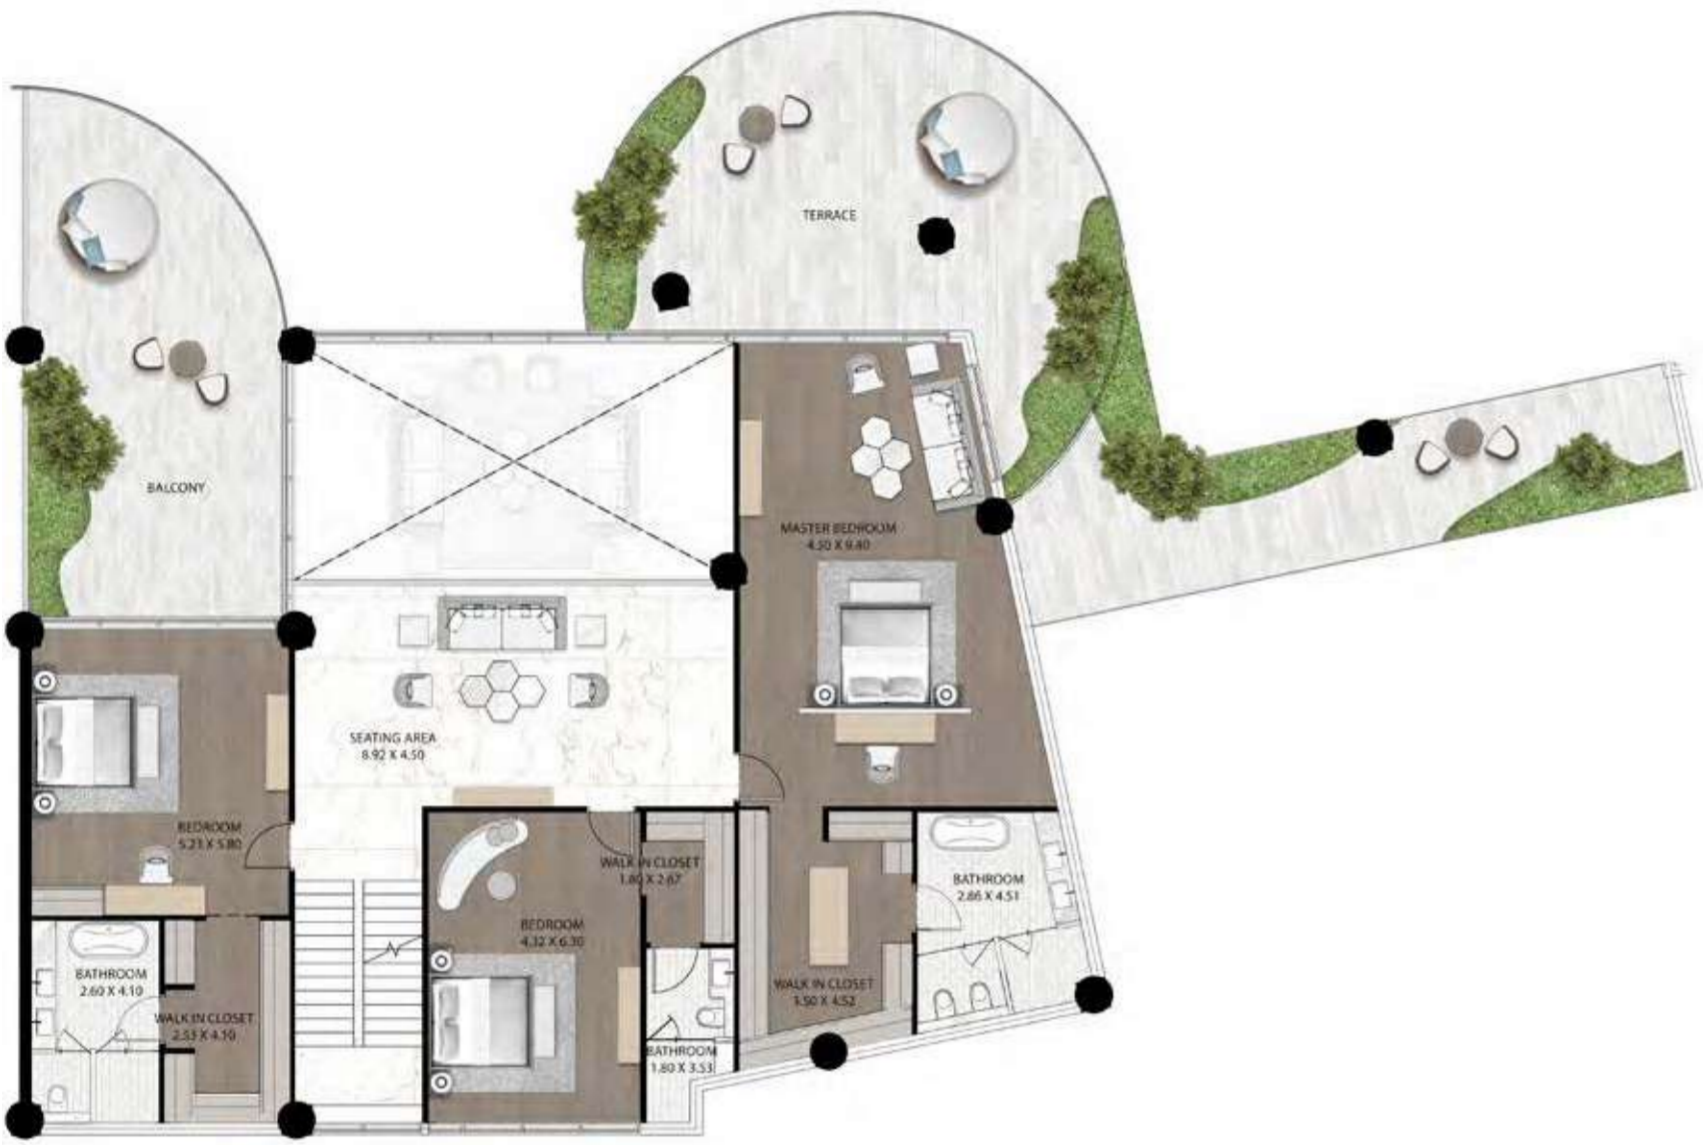

5 BEDROOM
TYPE 5 - LEVEL 14