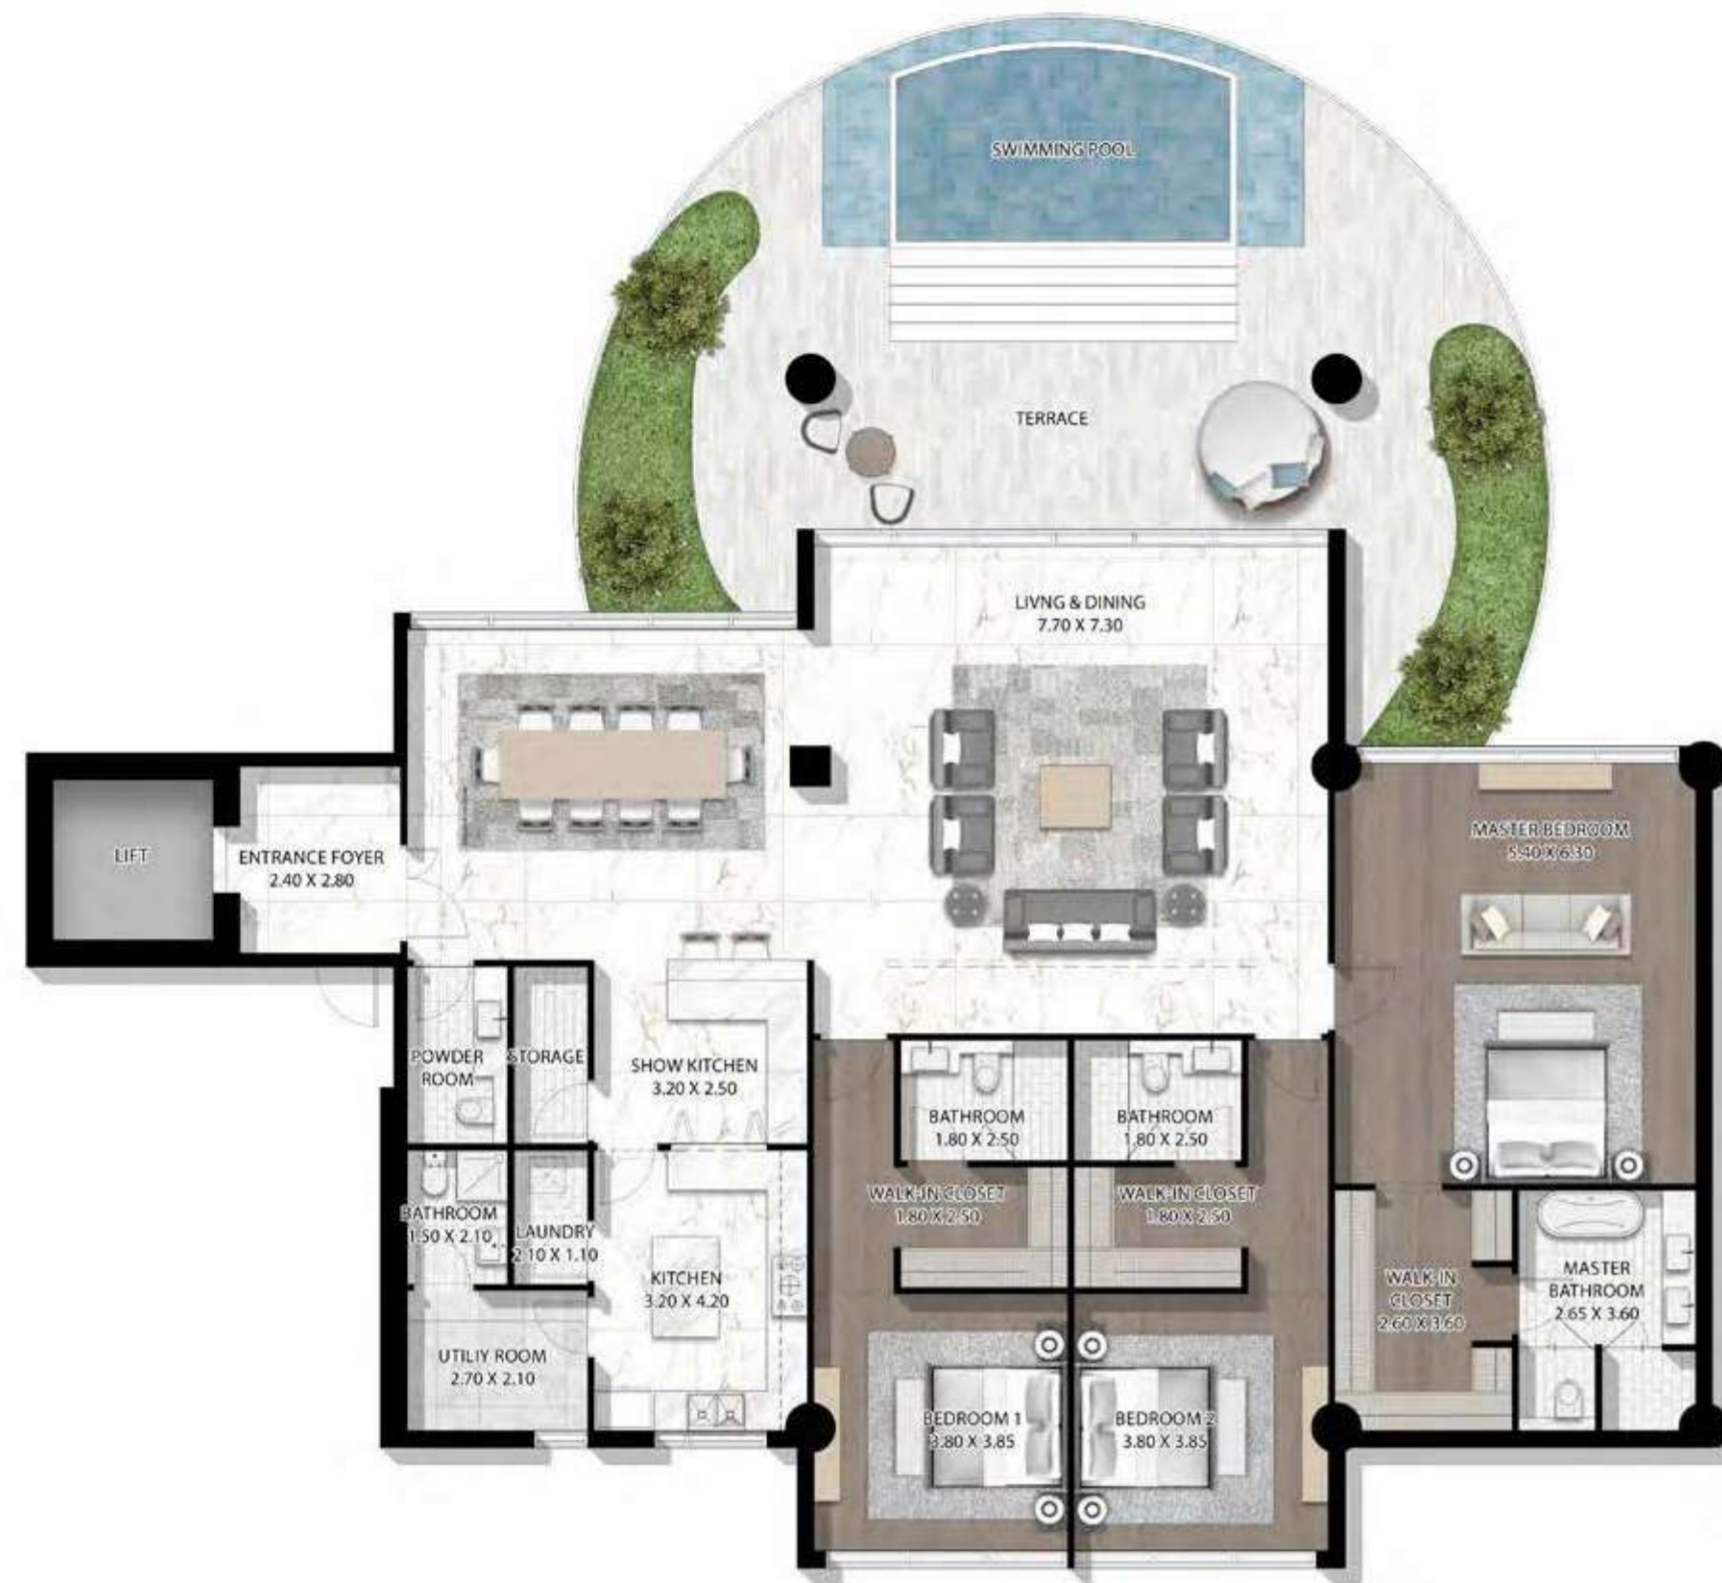

3 BEDROOM TYPE 4A