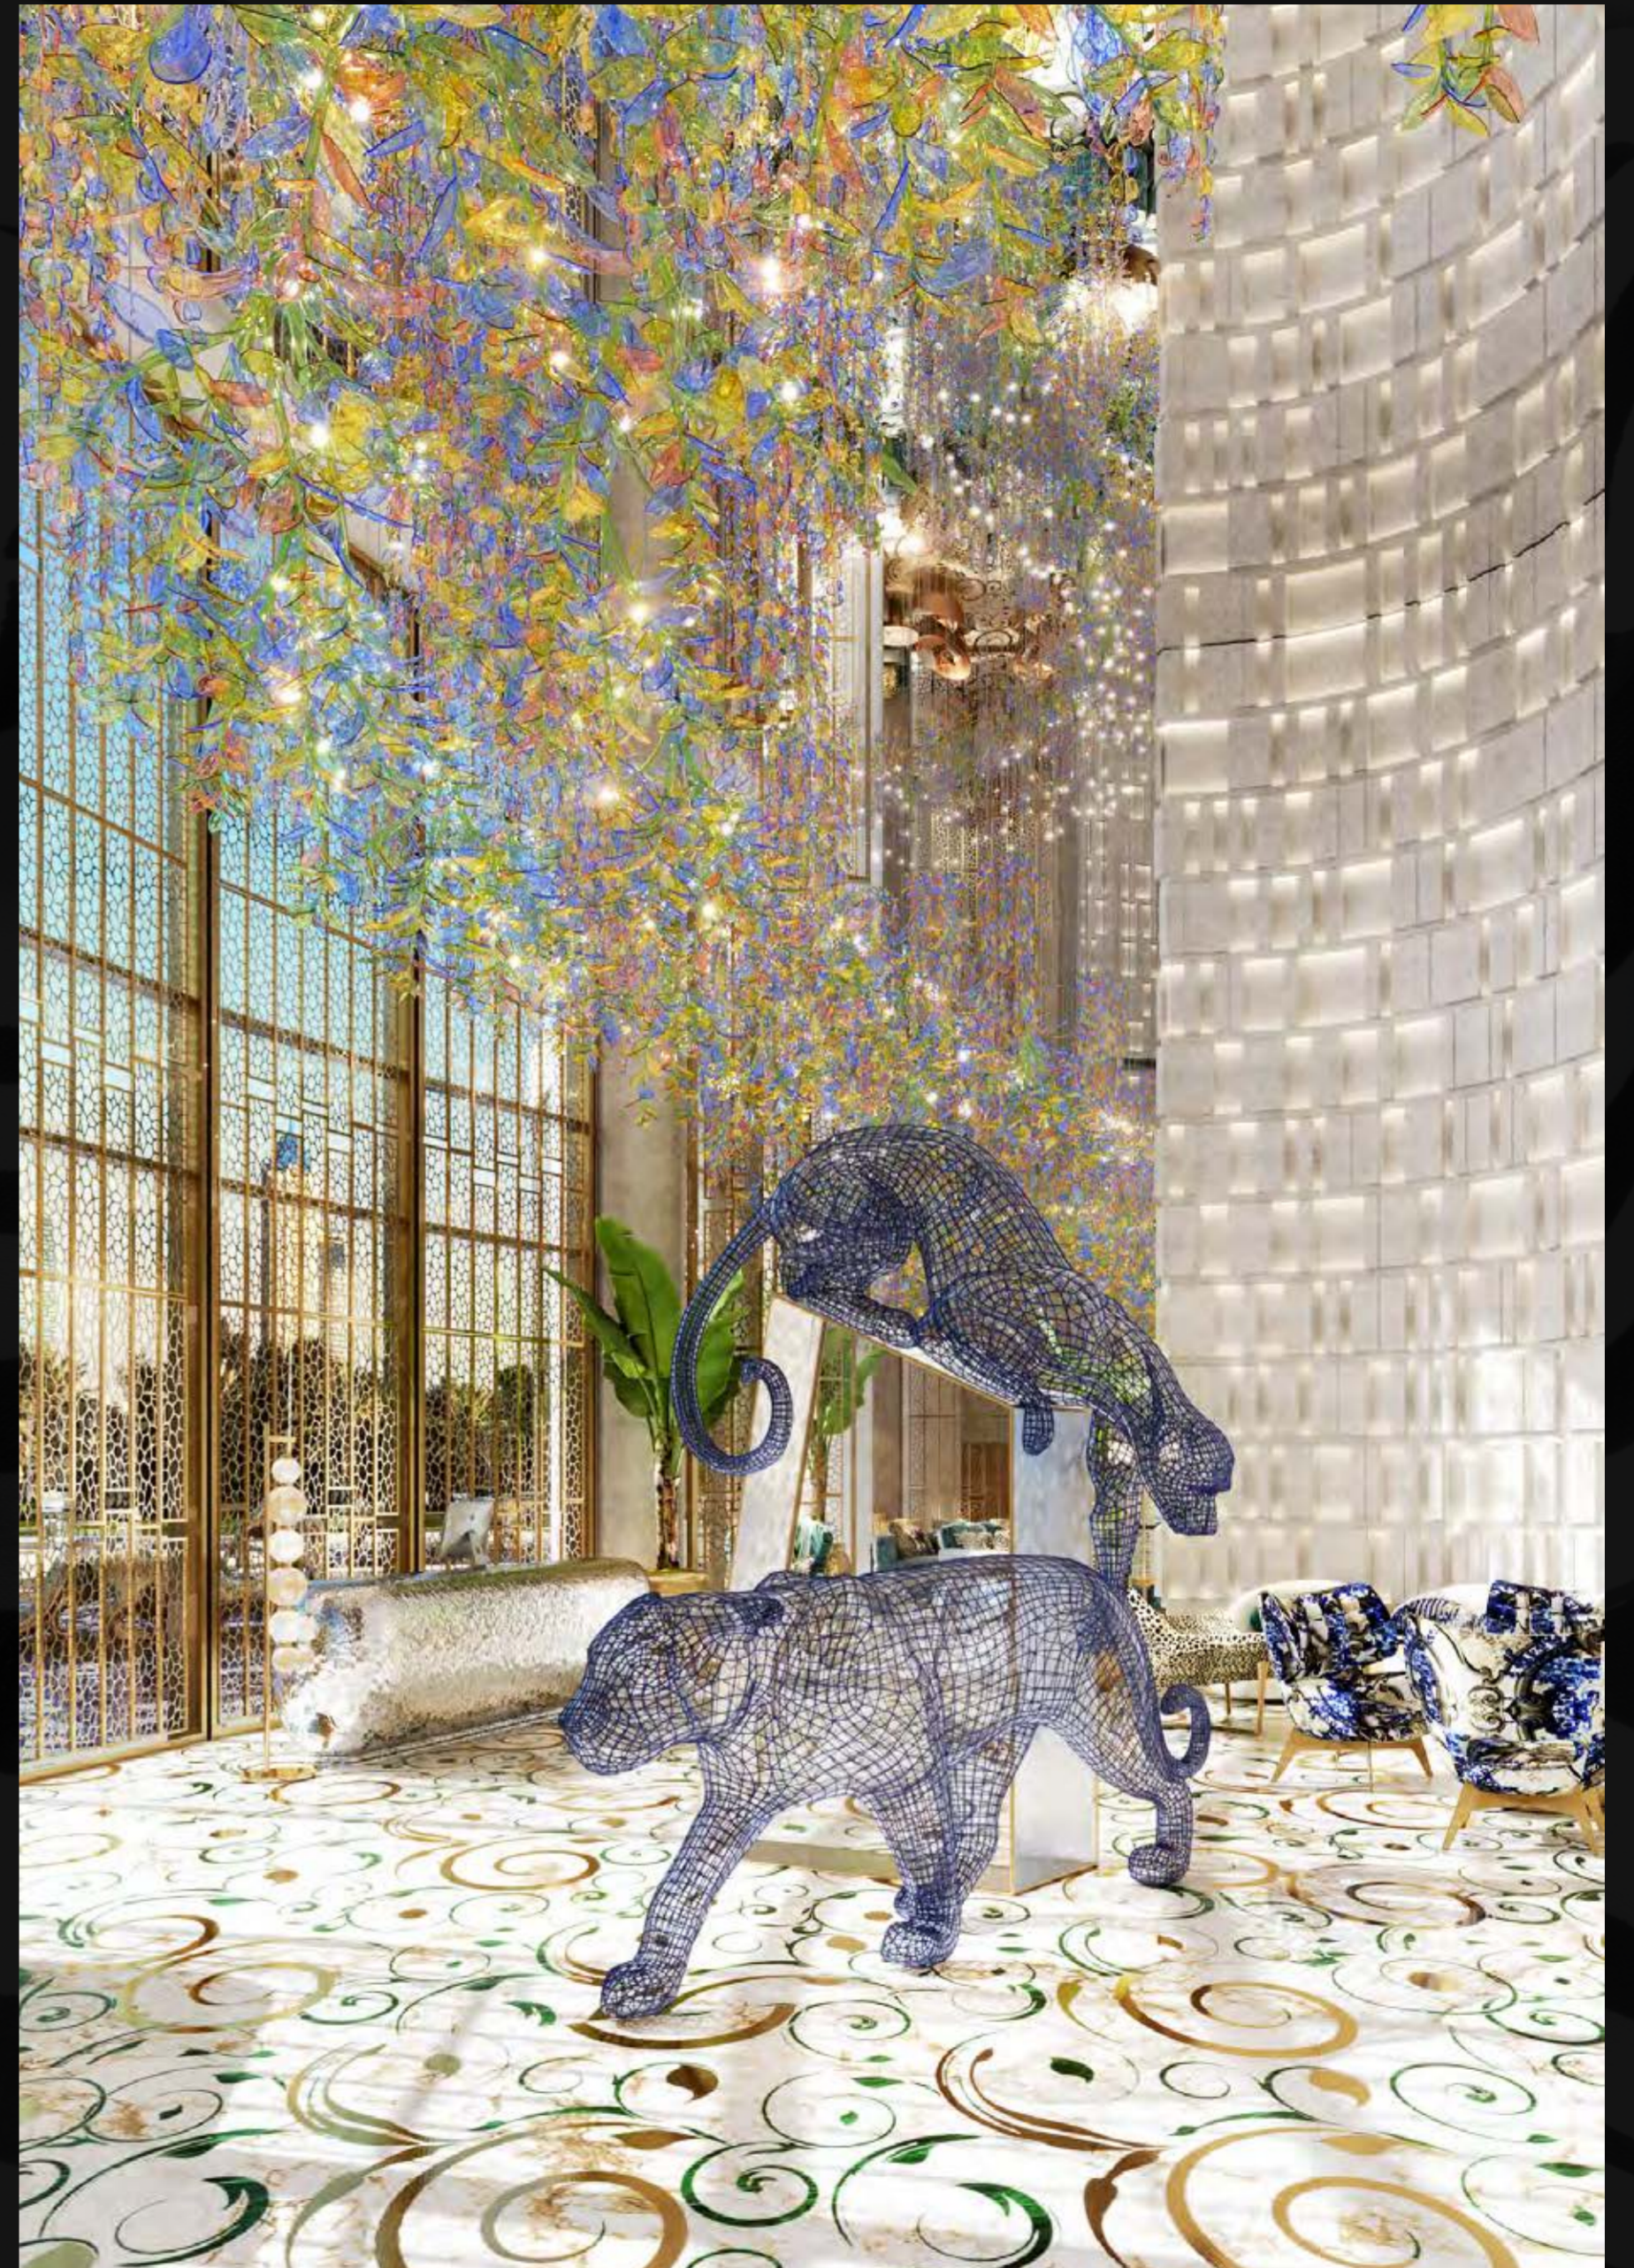

CAVALLI COUTURE

UNSEEN VIEWS

WHEN IT COMES TO DESCRIBING THE VIEWS FROM CAVALLI COUTURE, BREATHTAKING MIGHT BE AN UNDERSTATEMENT. IN A DUBAI FIRST, THE BUILDING OFFERS PREVIOUSLY UNSEEN PANORAMAS OF SAFA PARK'S TREES, PLANTS AND FLOWER-LINED PATHWAYS FROM ONE SIDE, WHILE THE OTHER PRESENTS YOU WITH A SWEEPING VISTA OF THE DUBAI CANAL, BUSINESS BAY CROSSING AND THE PLACID WATERS OF THE GULF.

UNENDING WELCOMES

WHEN YOU ENTER CAVALLI COUTURE, YOU ENTER A TRIPLE-HEIGHT LOBBY WHICH NEVER STOPS GREETING YOU. WHETHER IT IS THE VIBRANT CAVALLI-DESIGNED INTERIOR THAT TRANSFORMS THE FOYER INTO A BOLD CELEBRATION OF ANIMAL PATTERNS AND COLOR OR THE UNOBSTRUCTED VIEW OF THE CANAL BEYOND, THE BUILDING MEETS YOU WITH INEXHAUSTIBLE FLAIR, TIME AND TIME AGAIN.