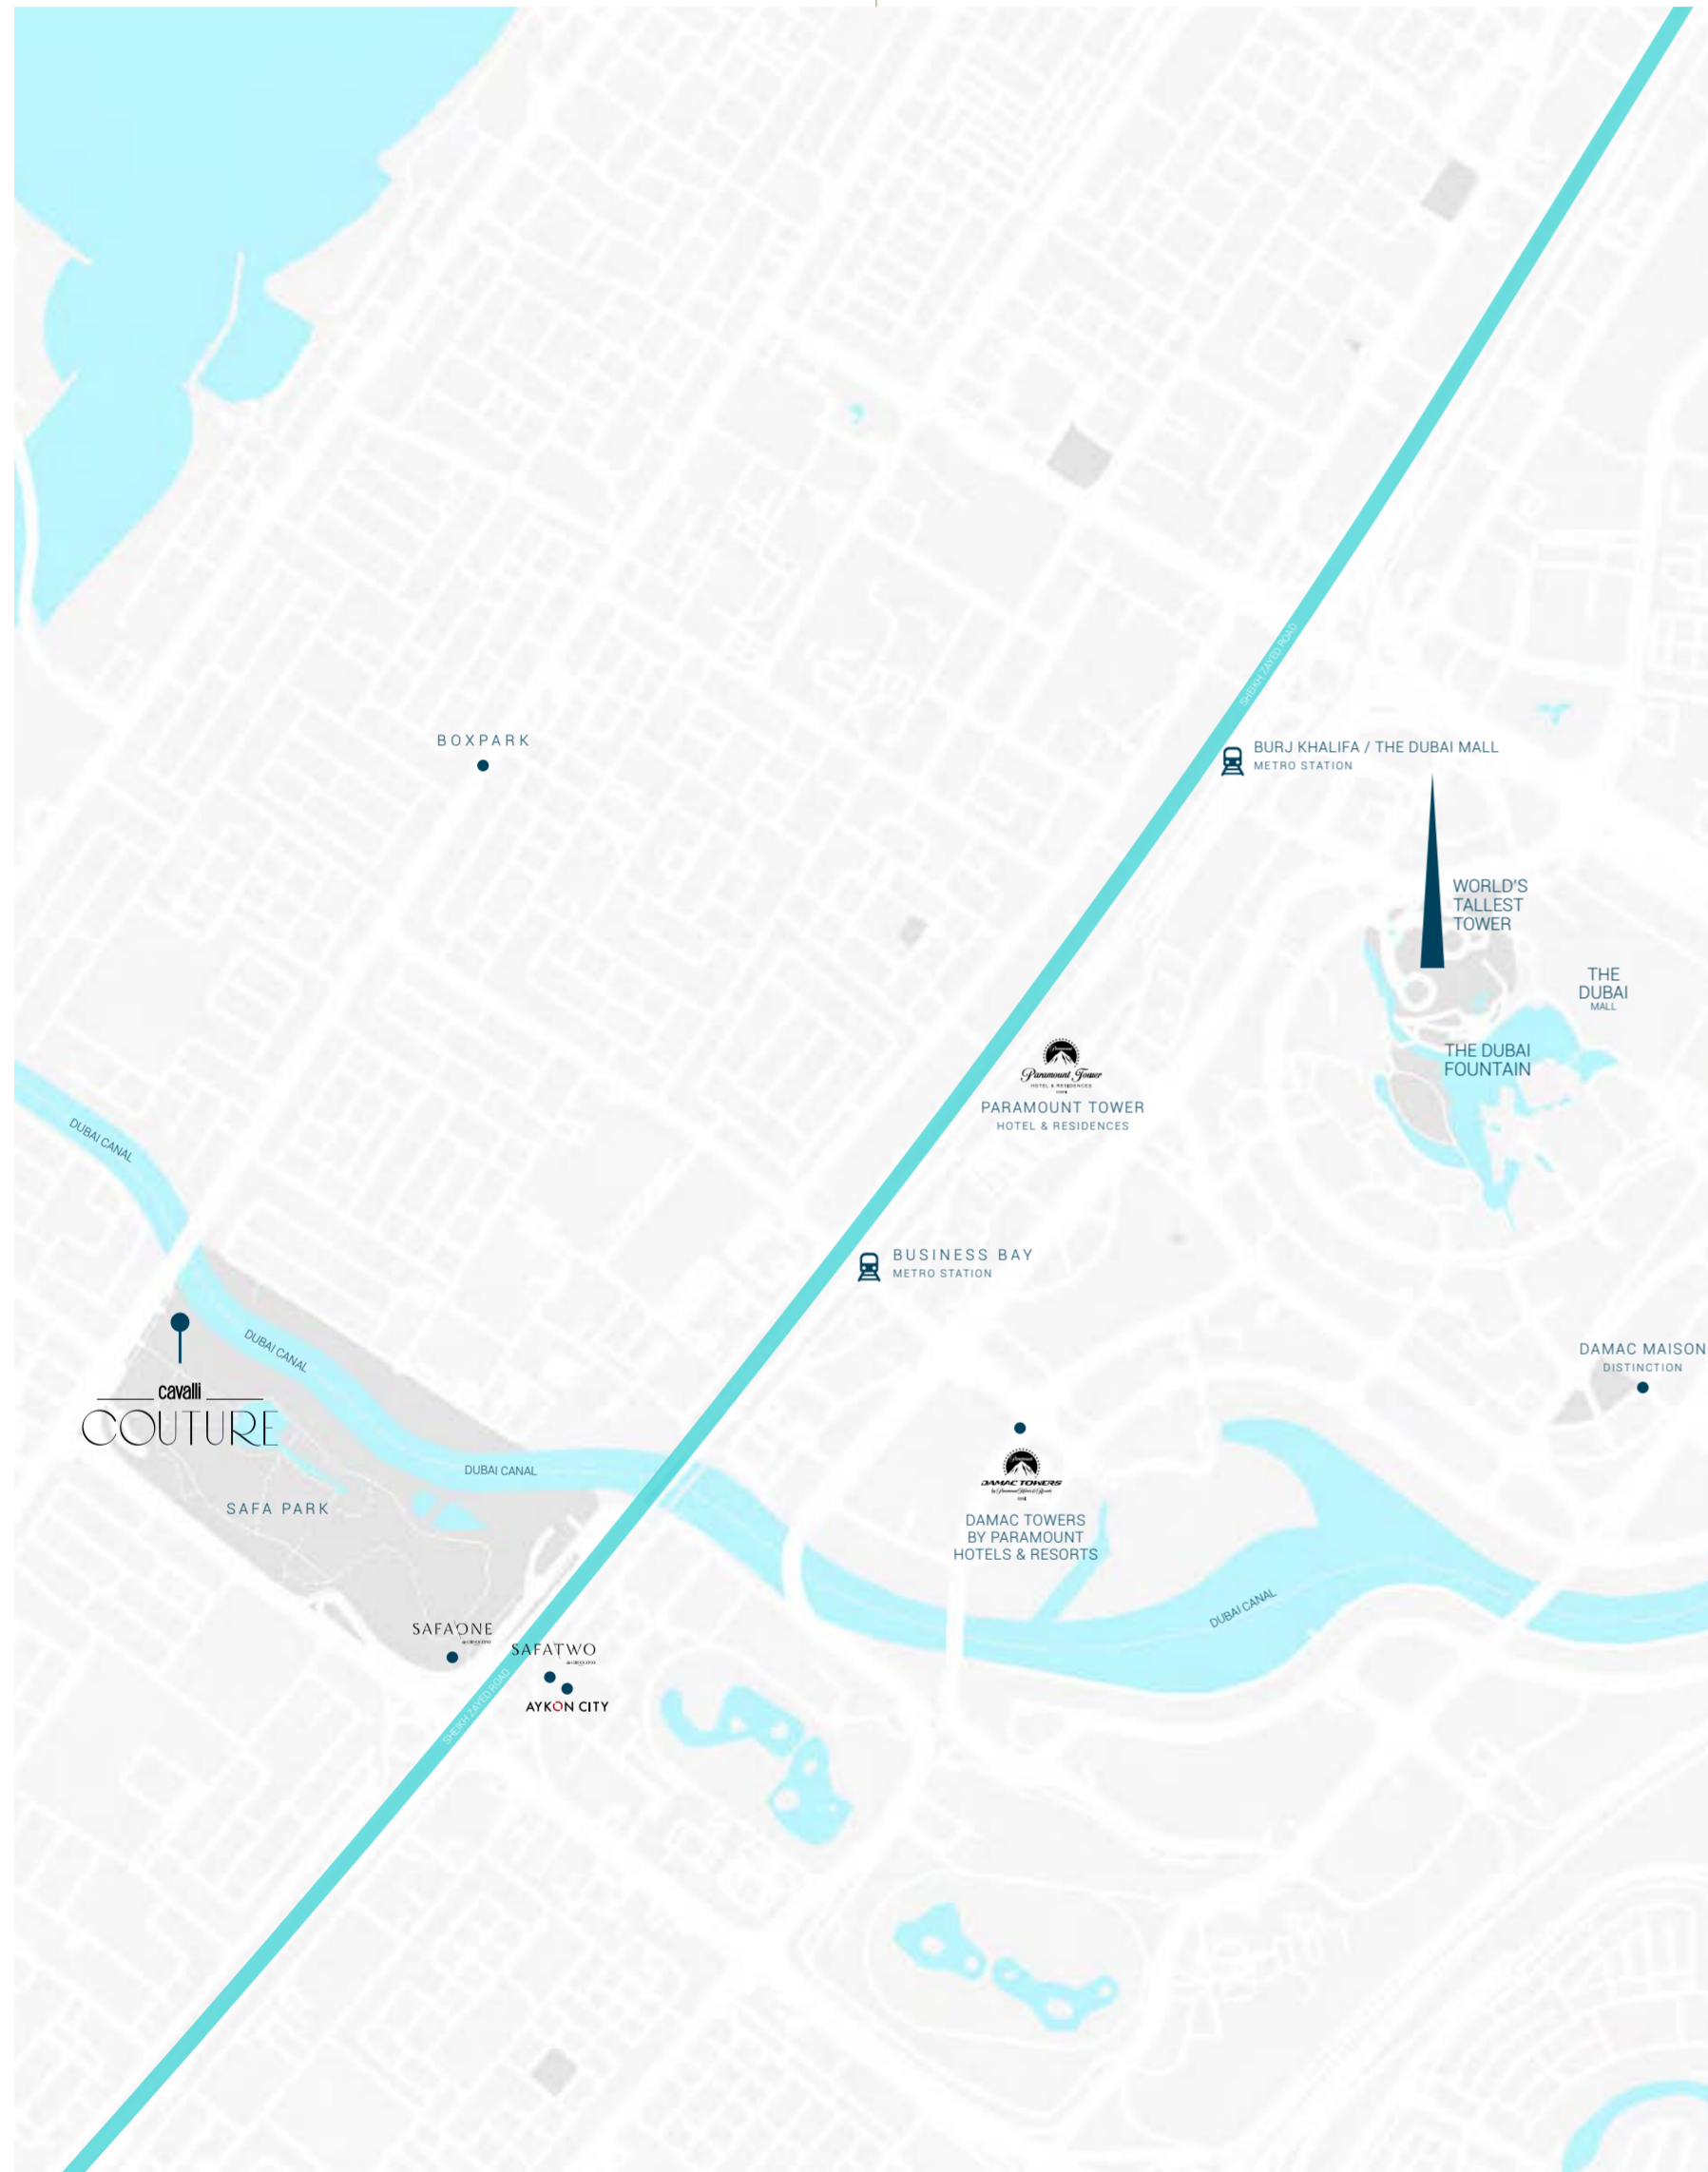

CAVALLI COUTURE