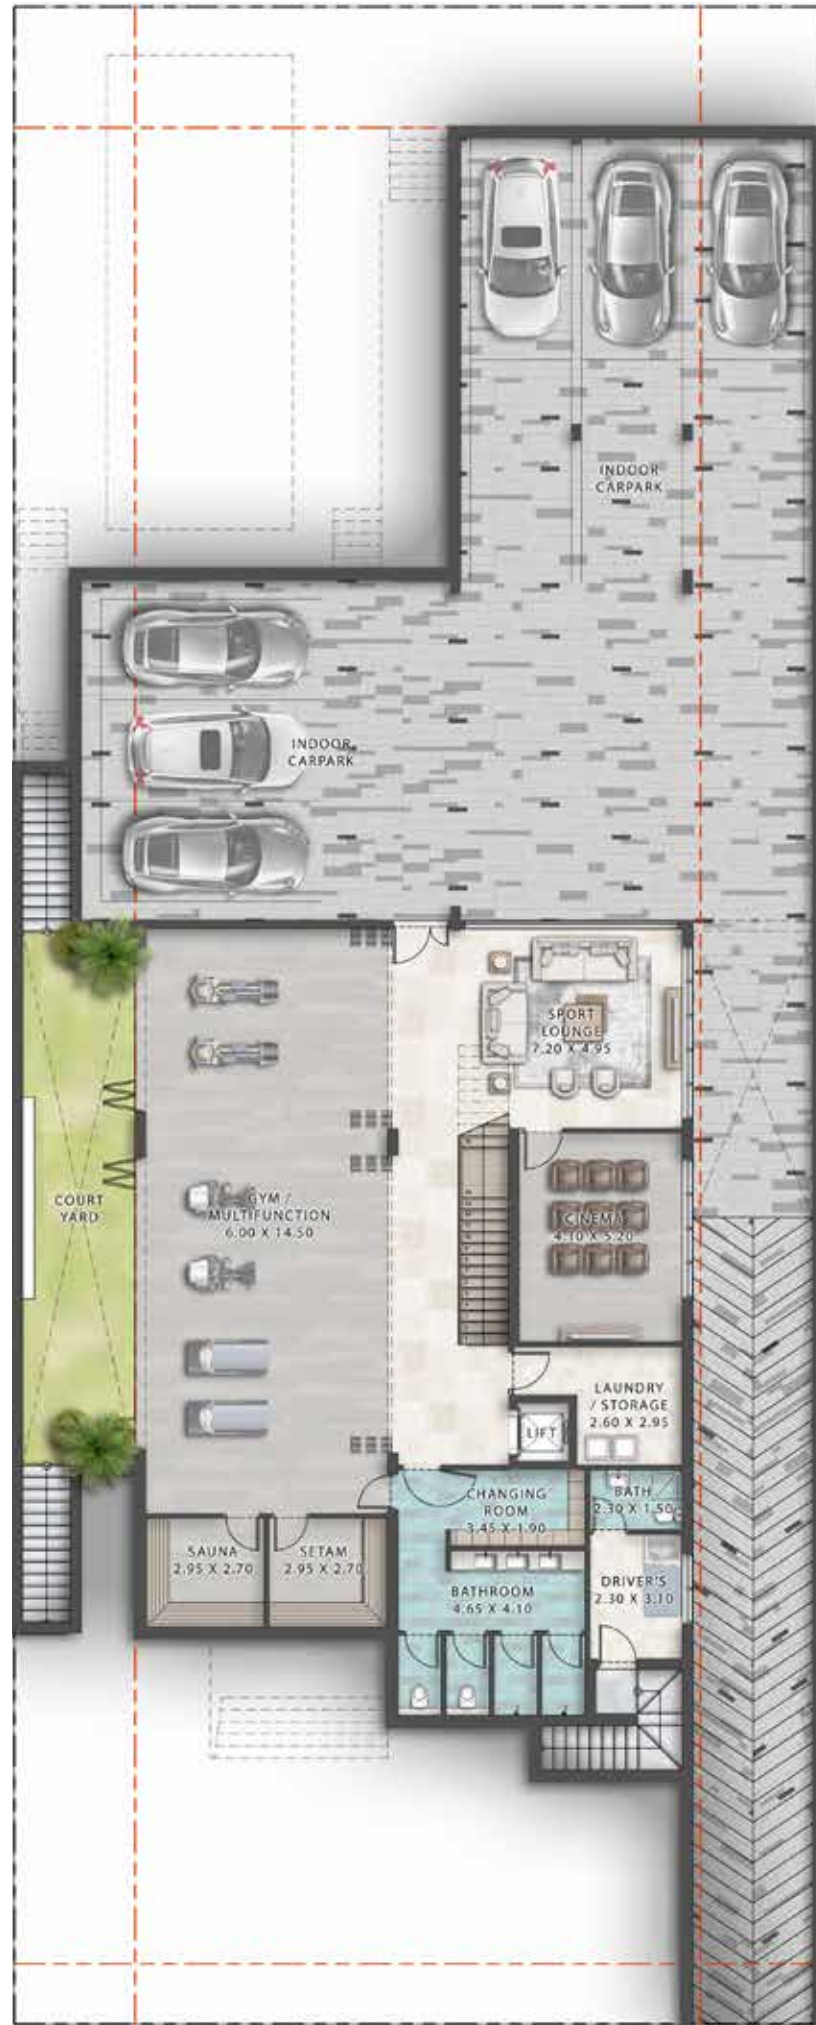

FLOOR
PLANS

6 BEDROOM VILLA

6 BEDROOM VILLA

floor plan

6 BEDROOM VILLA

BASEMENT FLOOR

GROUND FLOOR

FIRST FLOOR

SECOND FLOOR

floor plan

6 BEDROOM VILLA

Total Sellable Area: 24752.58 SQ.FT

7 BEDROOM VILLA

7 BEDROOM VILLA

floor plan

7 BEDROOM VILLA

BASEMENT FLOOR

GROUND FLOOR

FIRST FLOOR

SECOND FLOOR

floor plan

7 BEDROOM VILLA

Total Sellable Area: 17590.92 SQ.FT

6 BEDROOM VILLA

6 BEDROOM VILLA

floor plan

6 BEDROOM VILLA

BASEMENT FLOOR

GROUND FLOOR

FIRST FLOOR

SECOND FLOOR

floor plan