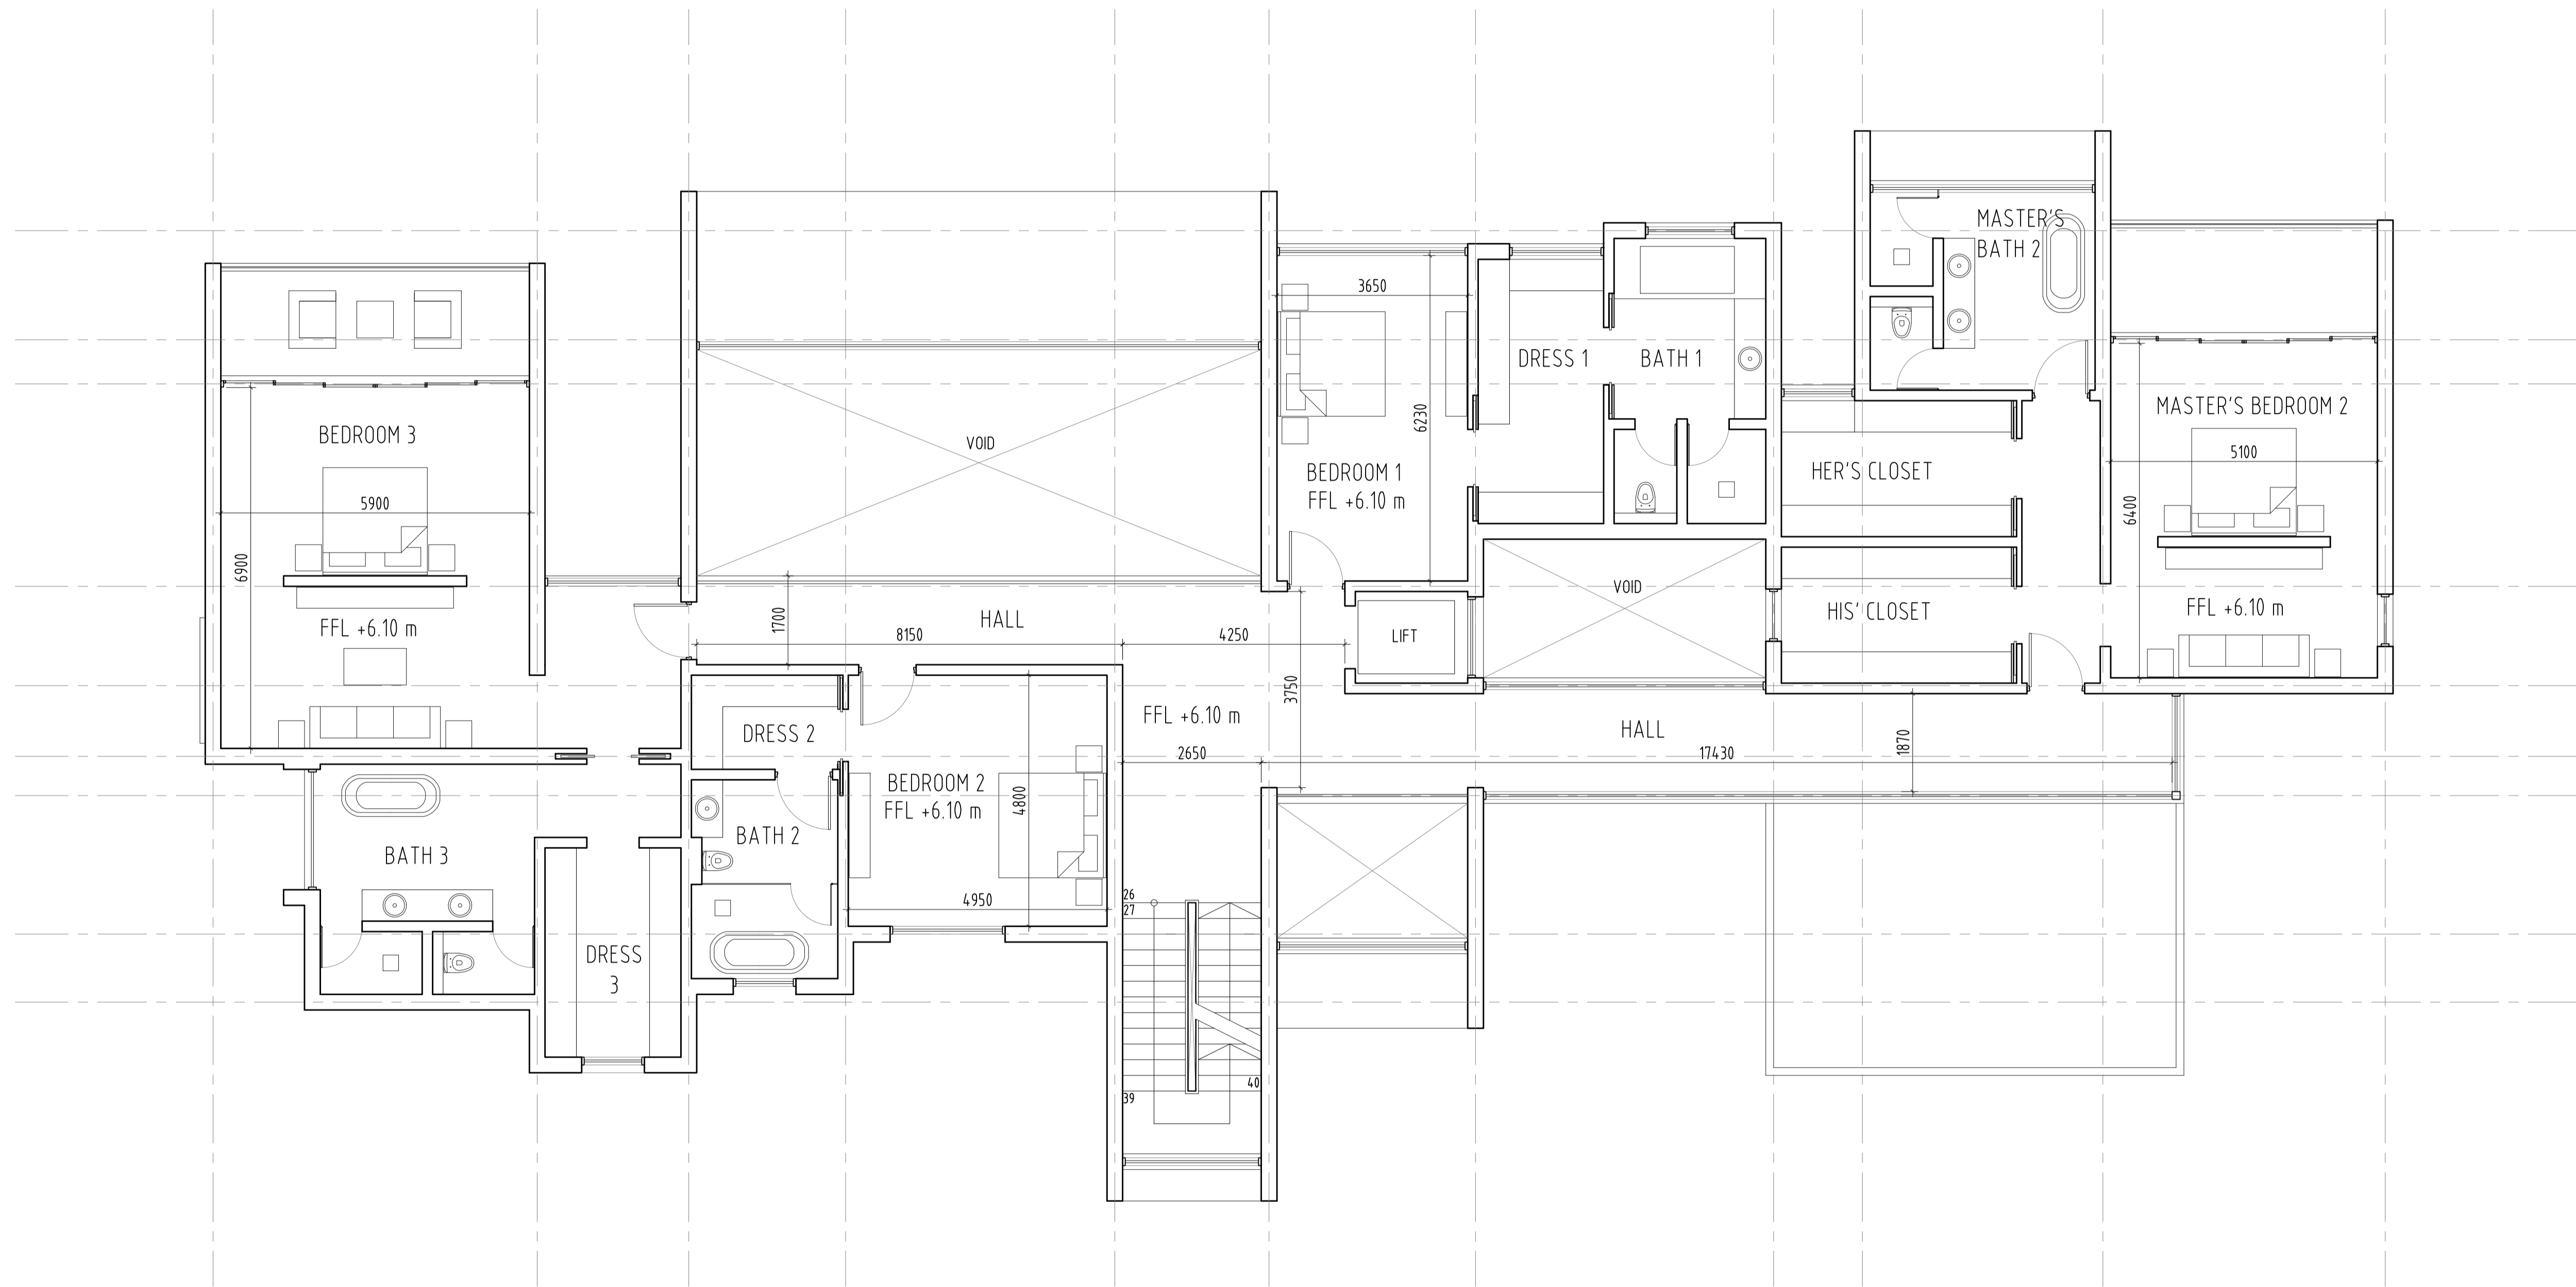

BUA : 428.72 SQM / 4614.70 SQFT.

TYPE_C
FIRST FLOOR PLAN
scale 1 : 150/A3