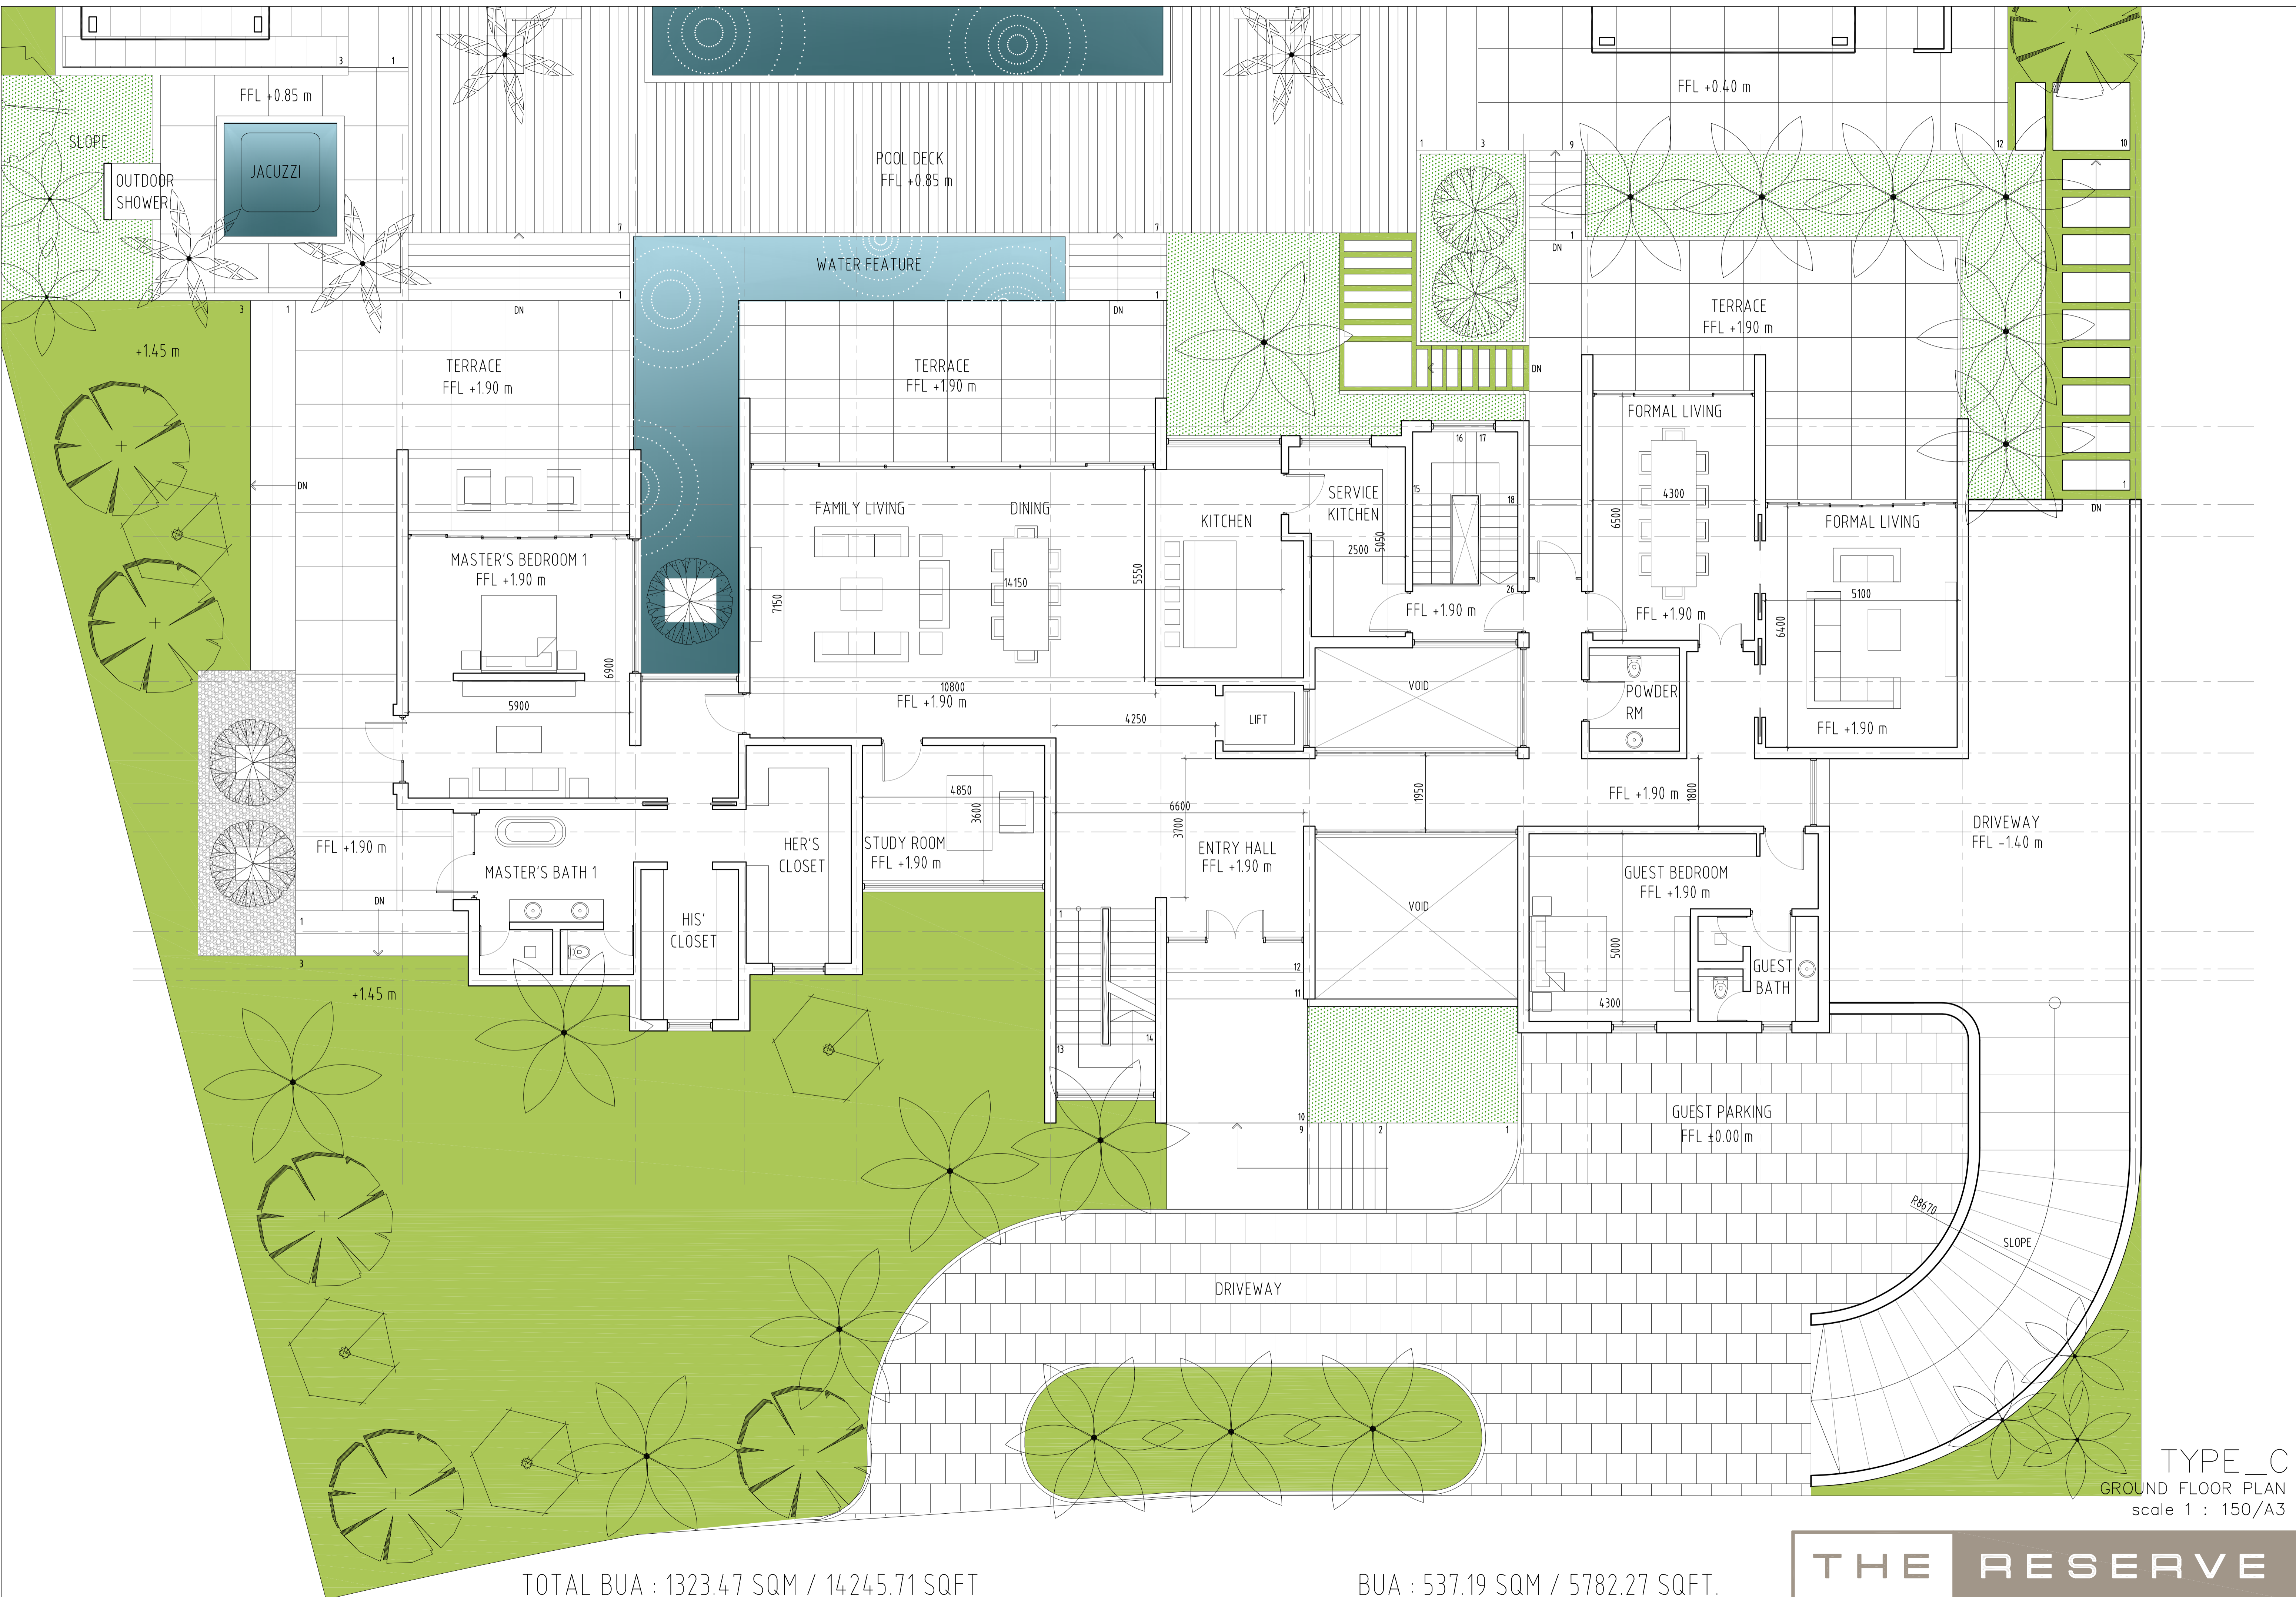

TOTAL BUA : 1323.47 SQM / 14245.71 SQFT

BUA : 537.19 SQM / 5782.27 SQFT.