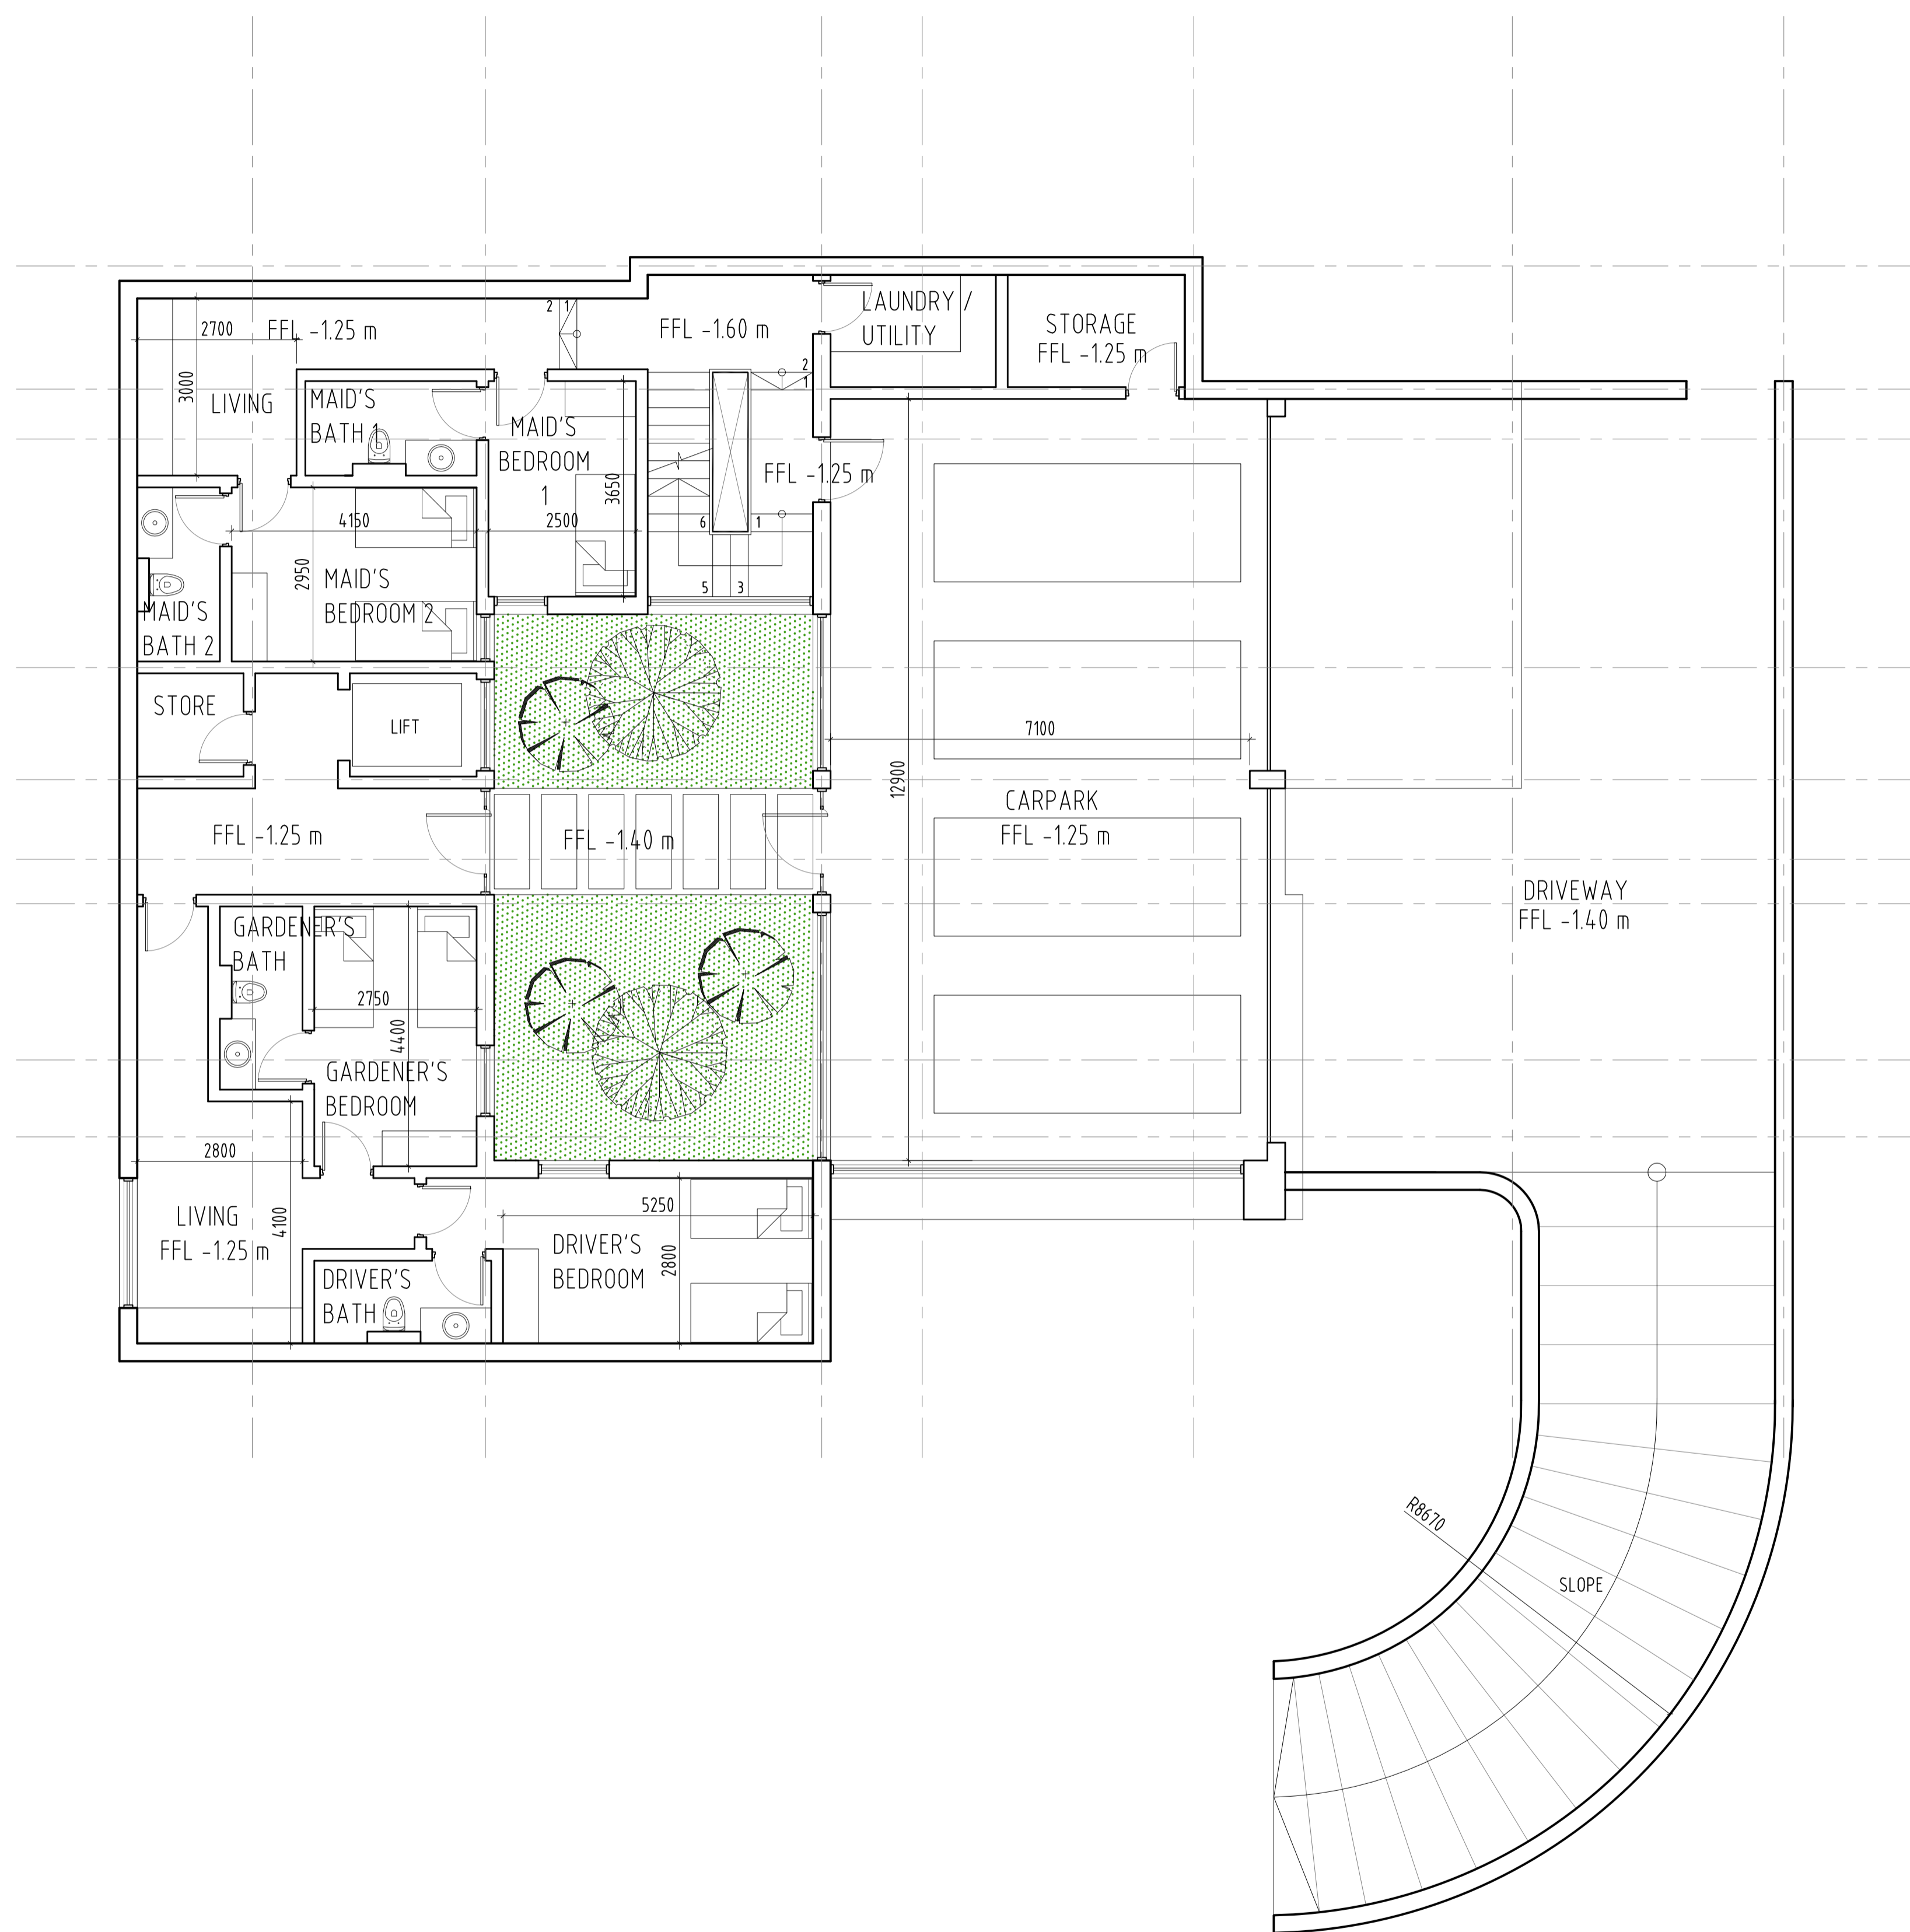

THE RESERVE

YOUR DREAM HOME IN AL BARARI

DESIGN-A FLOOR PLANS

BUA = 363 M2 / 3,907 SQFT

TYPE_A

BASEMENT PLAN
scale 1 : 150/A3

THE RESERVE

BUA = 522 M2 / 5,619 SQFT
 FAR = 580 M2 / 6,243 SQFT

BUA = 734 M2 / 7,901 SQFT
 FAR = 623 M2 / 6,706 SQFT

TOTAL BUA = 1609 M2 / 17,319 SQFT
 TOTAL FAR = 1347 M2 / 14,499 SQFT

TYPE B

GROUND FLOOR PLAN
 scale 1 : 150/A3

THE RESERVE

BUA = 628 M2 / 6,760 SQFT
 FAR = 672 M2 / 7,233 SQFT

TYPE_B

FIRST FLOOR PLAN
 scale 1 : 150/A3

THE RESERVE

BUA = 60 M2 / 646 SQFT
 FAR = 52 M2 / 560 SQFT

TYPE_B

ROOF PLAN
 scale 1 : 150/A3

THE RESERVE

albarari 

For further inquiries, please contact us at +971 4 388 6030 or sales@albarari.com

www.albarari.com
www.thereserve.ae

THE RESERVE

YOUR DREAM HOME IN AL BARARI

DESIGN-C FLOOR PLANS

BUA : 294.50 SQM / 3169.97 SQFT.