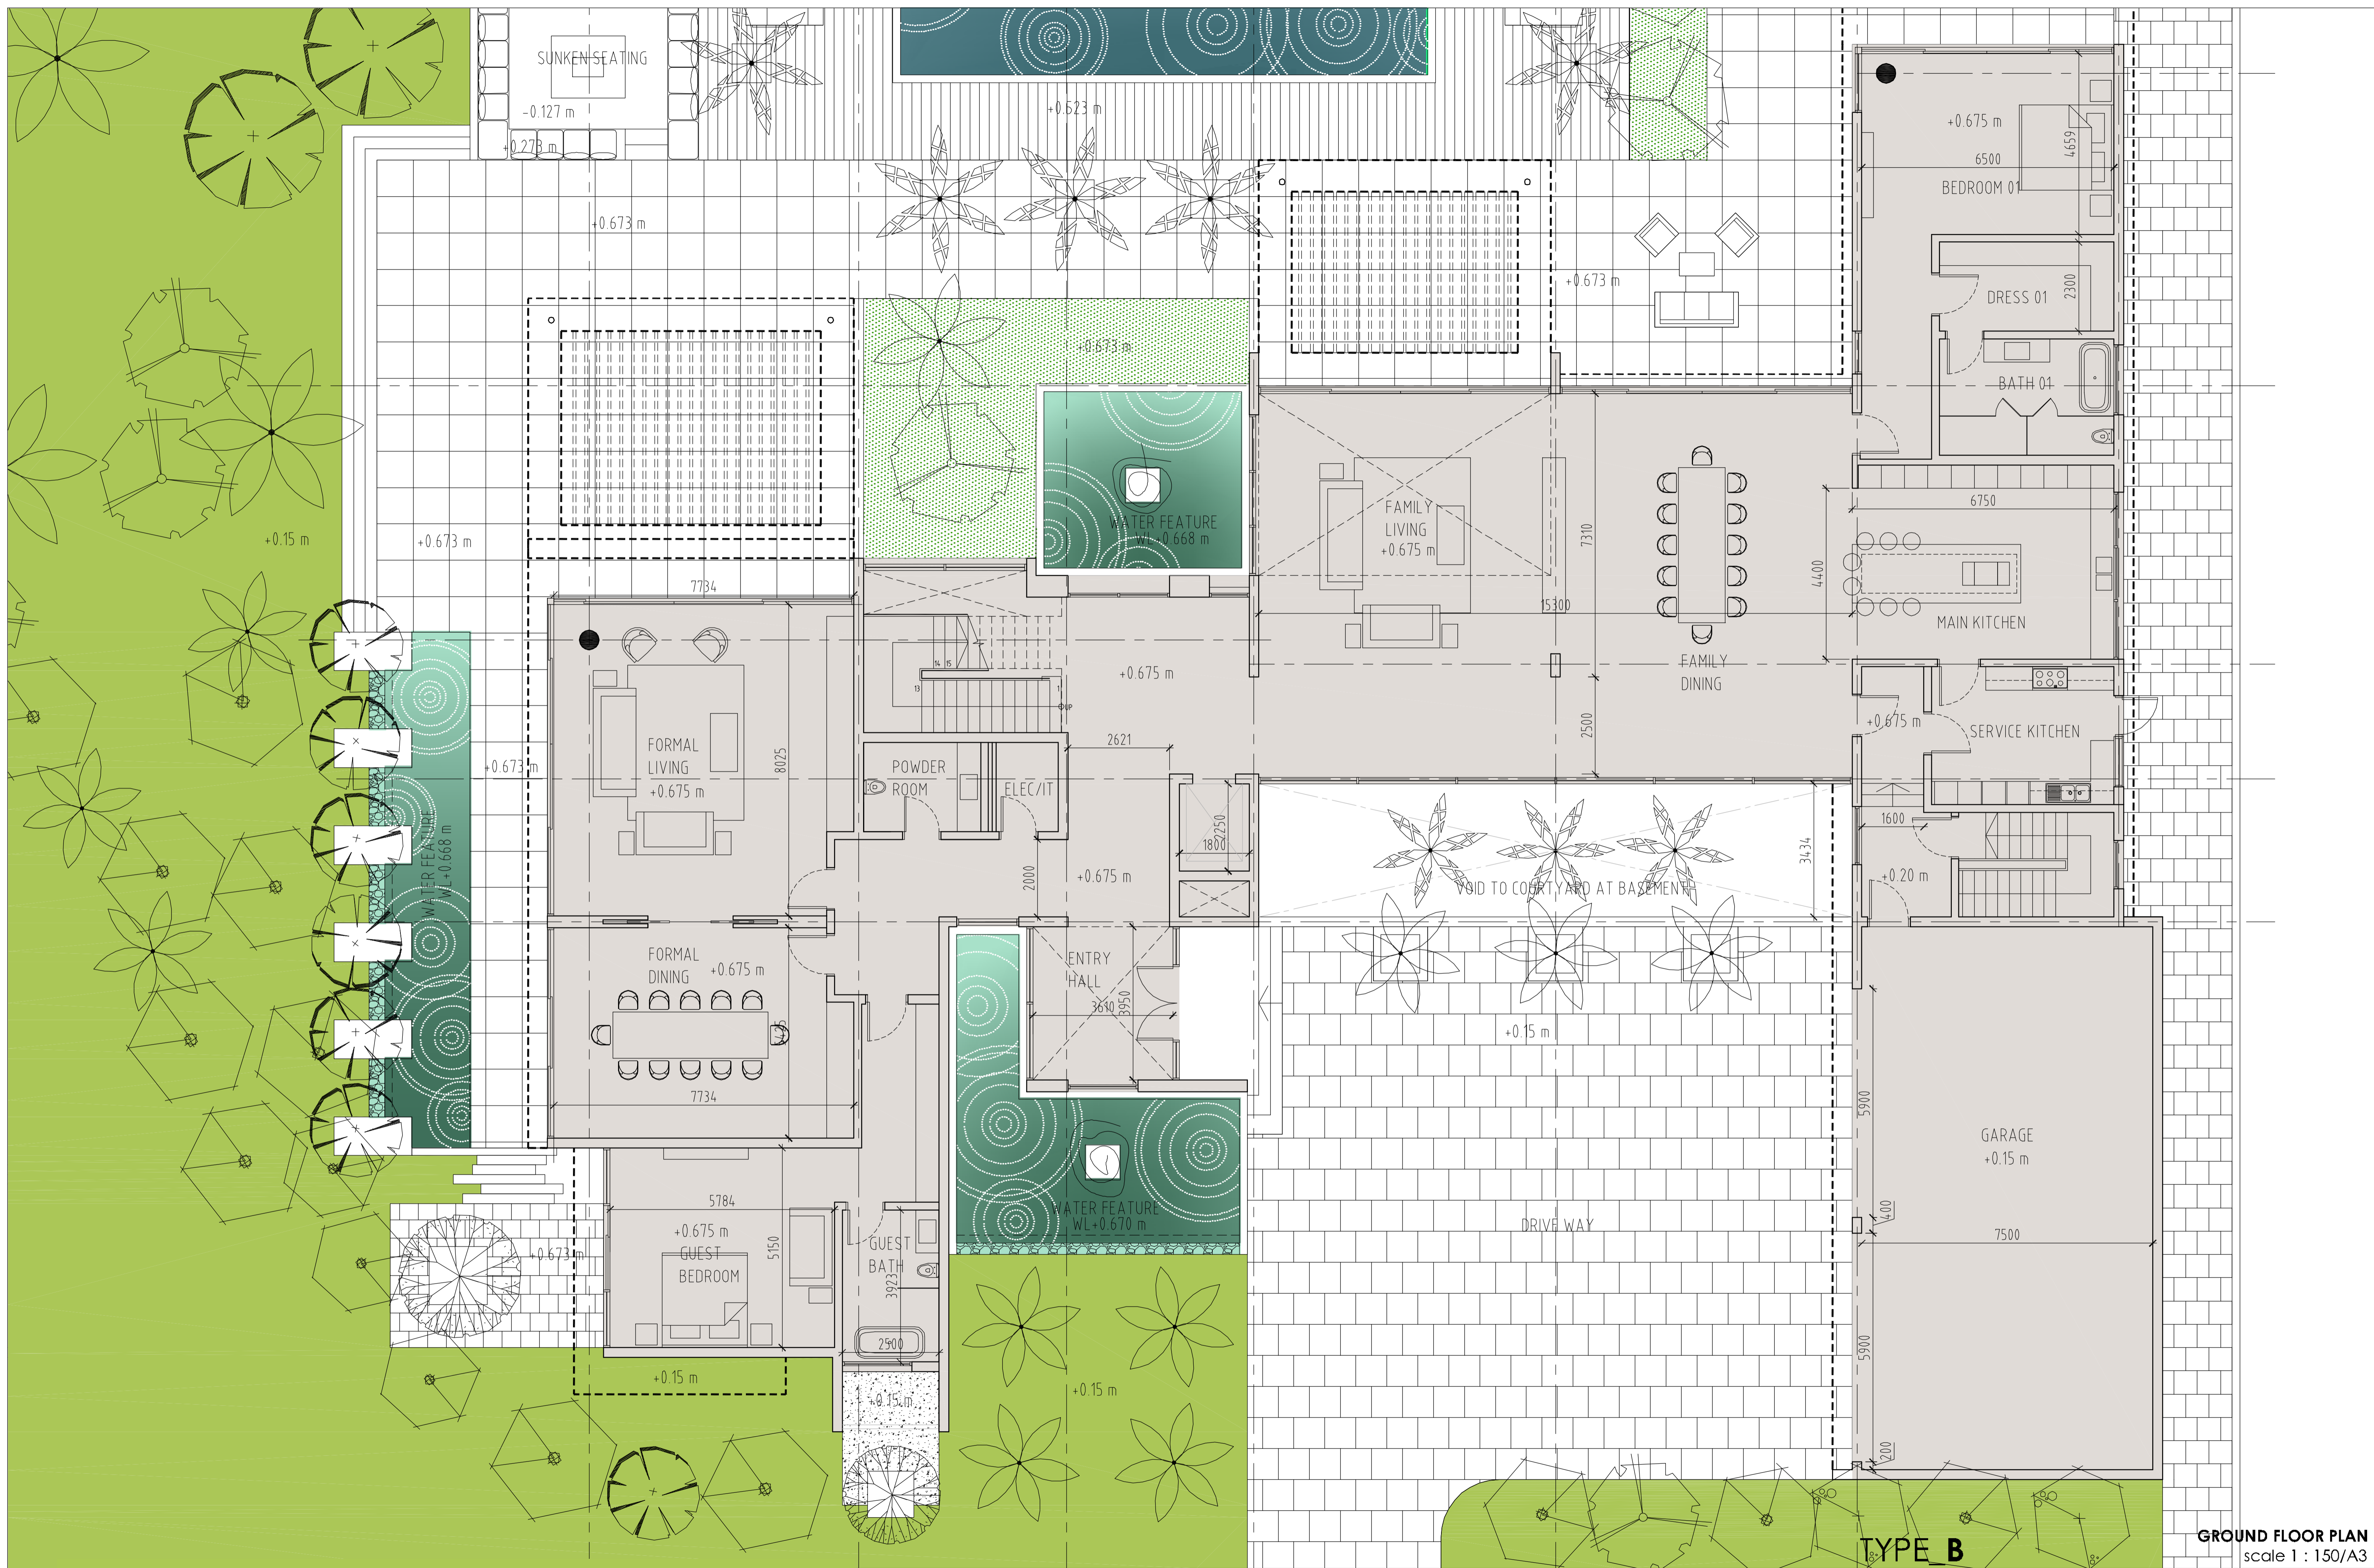

TOTAL BUA = 1493 M2 / 16,071 SQFT
 TOTAL FAR = 1204 M2 / 12,960 SQFT

TYPE A

GROUND FLOOR PLAN
 scale 1 : 150/A3

THE RESERVE

BUA = 552 M2 / 5,942 SQFT

FAR = 571 M2 / 6,146 SQFT

TYPE_A

FIRST FLOOR PLAN
scale 1 : 150/A3

THE RESERVE

BUA = 56 M2 / 603 SQFT
FAR = 53 M2 / 570 SQFT

TYPE_A

ROOF PLAN
scale 1 : 150/A3

THE RESERVE

THE RESERVE

albarari 

For further inquiries, please contact us at +971 4 388 6030 or sales@albarari.com

www.albarari.com
www.thereserve.ae

THE RESERVE

YOUR DREAM HOME IN AL BARARI

DESIGN-B FLOOR PLANS

BUA = 187 M2 / 2,013 SQFT

TYPE_B

BASEMENT PLAN
scale 1 : 150/A3

THE RESERVE

BUA = 734 M2 / 7,901 SQFT
 FAR = 623 M2 / 6,706 SQFT

TOTAL BUA = 1609 M2 / 17,319 SQFT
 TOTAL FAR = 1347 M2 / 14,499 SQFT

TYPE B

GROUND FLOOR PLAN
 scale 1 : 150/A3

THE RESERVE

BUA = 628 M2 / 6,760 SQFT
 FAR = 672 M2 / 7,233 SQFT