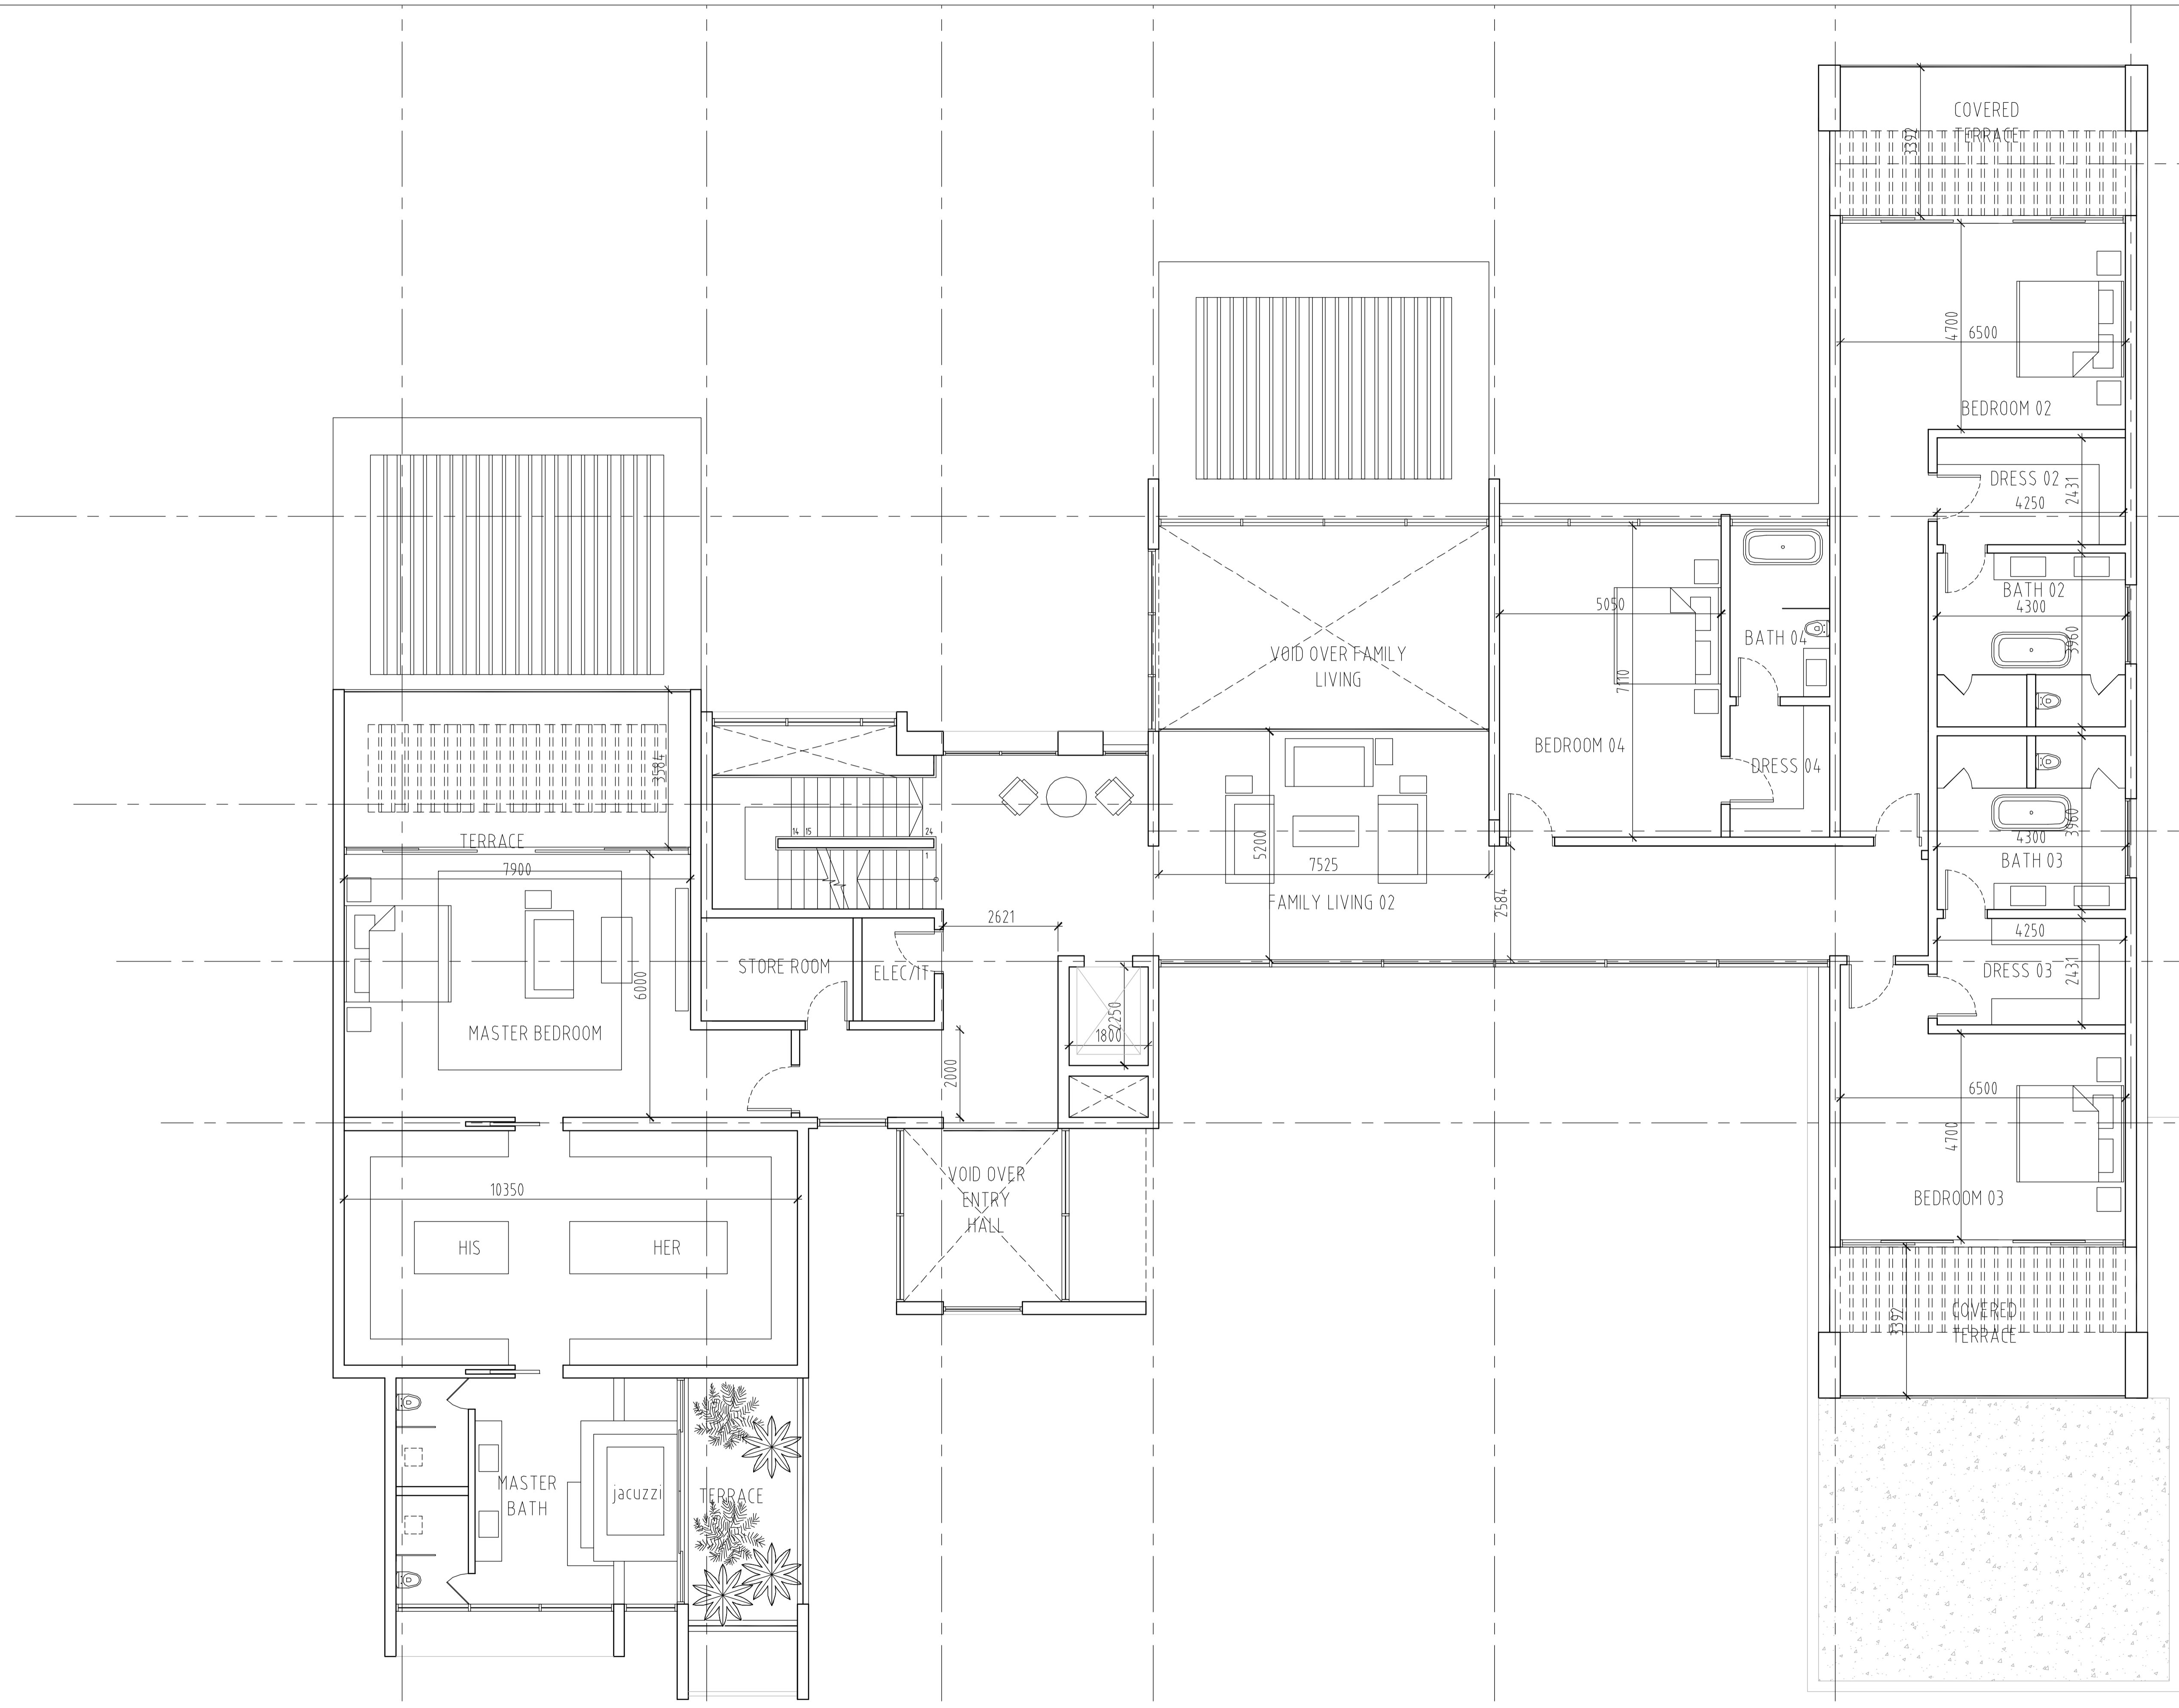

THE RESERVE

YOUR DREAM HOME IN AL BARARI

DESIGN-A FLOOR PLANS

BUA = 363 M2 / 3,907 SQFT

TYPE_A

BASEMENT PLAN
scale 1 : 150/A3

THE RESERVE

BUA = 522 M2 / 5,619 SQFT
 FAR = 580 M2 / 6,243 SQFT

THE RESERVE

BUA = 56 M2 / 603 SQFT
FAR = 53 M2 / 570 SQFT

TYPE_A

ROOF PLAN
scale 1 : 150/A3

THE RESERVE

THE RESERVE

albarari 

For further inquiries, please contact us at +971 4 388 6030 or sales@albarari.com

www.albarari.com
www.thereserve.ae

THE RESERVE

YOUR DREAM HOME IN AL BARARI

DESIGN-B FLOOR PLANS

BUA = 187 M2 / 2,013 SQFT

TYPE_B

BASEMENT PLAN
scale 1 : 150/A3

THE RESERVE

BUA = 734 M2 / 7,901 SQFT
 FAR = 623 M2 / 6,706 SQFT

TOTAL BUA = 1609 M2 / 17,319 SQFT
 TOTAL FAR = 1347 M2 / 14,499 SQFT

TYPE B

GROUND FLOOR PLAN
 scale 1 : 150/A3

THE RESERVE

BUA = 628 M2 / 6,760 SQFT
 FAR = 672 M2 / 7,233 SQFT