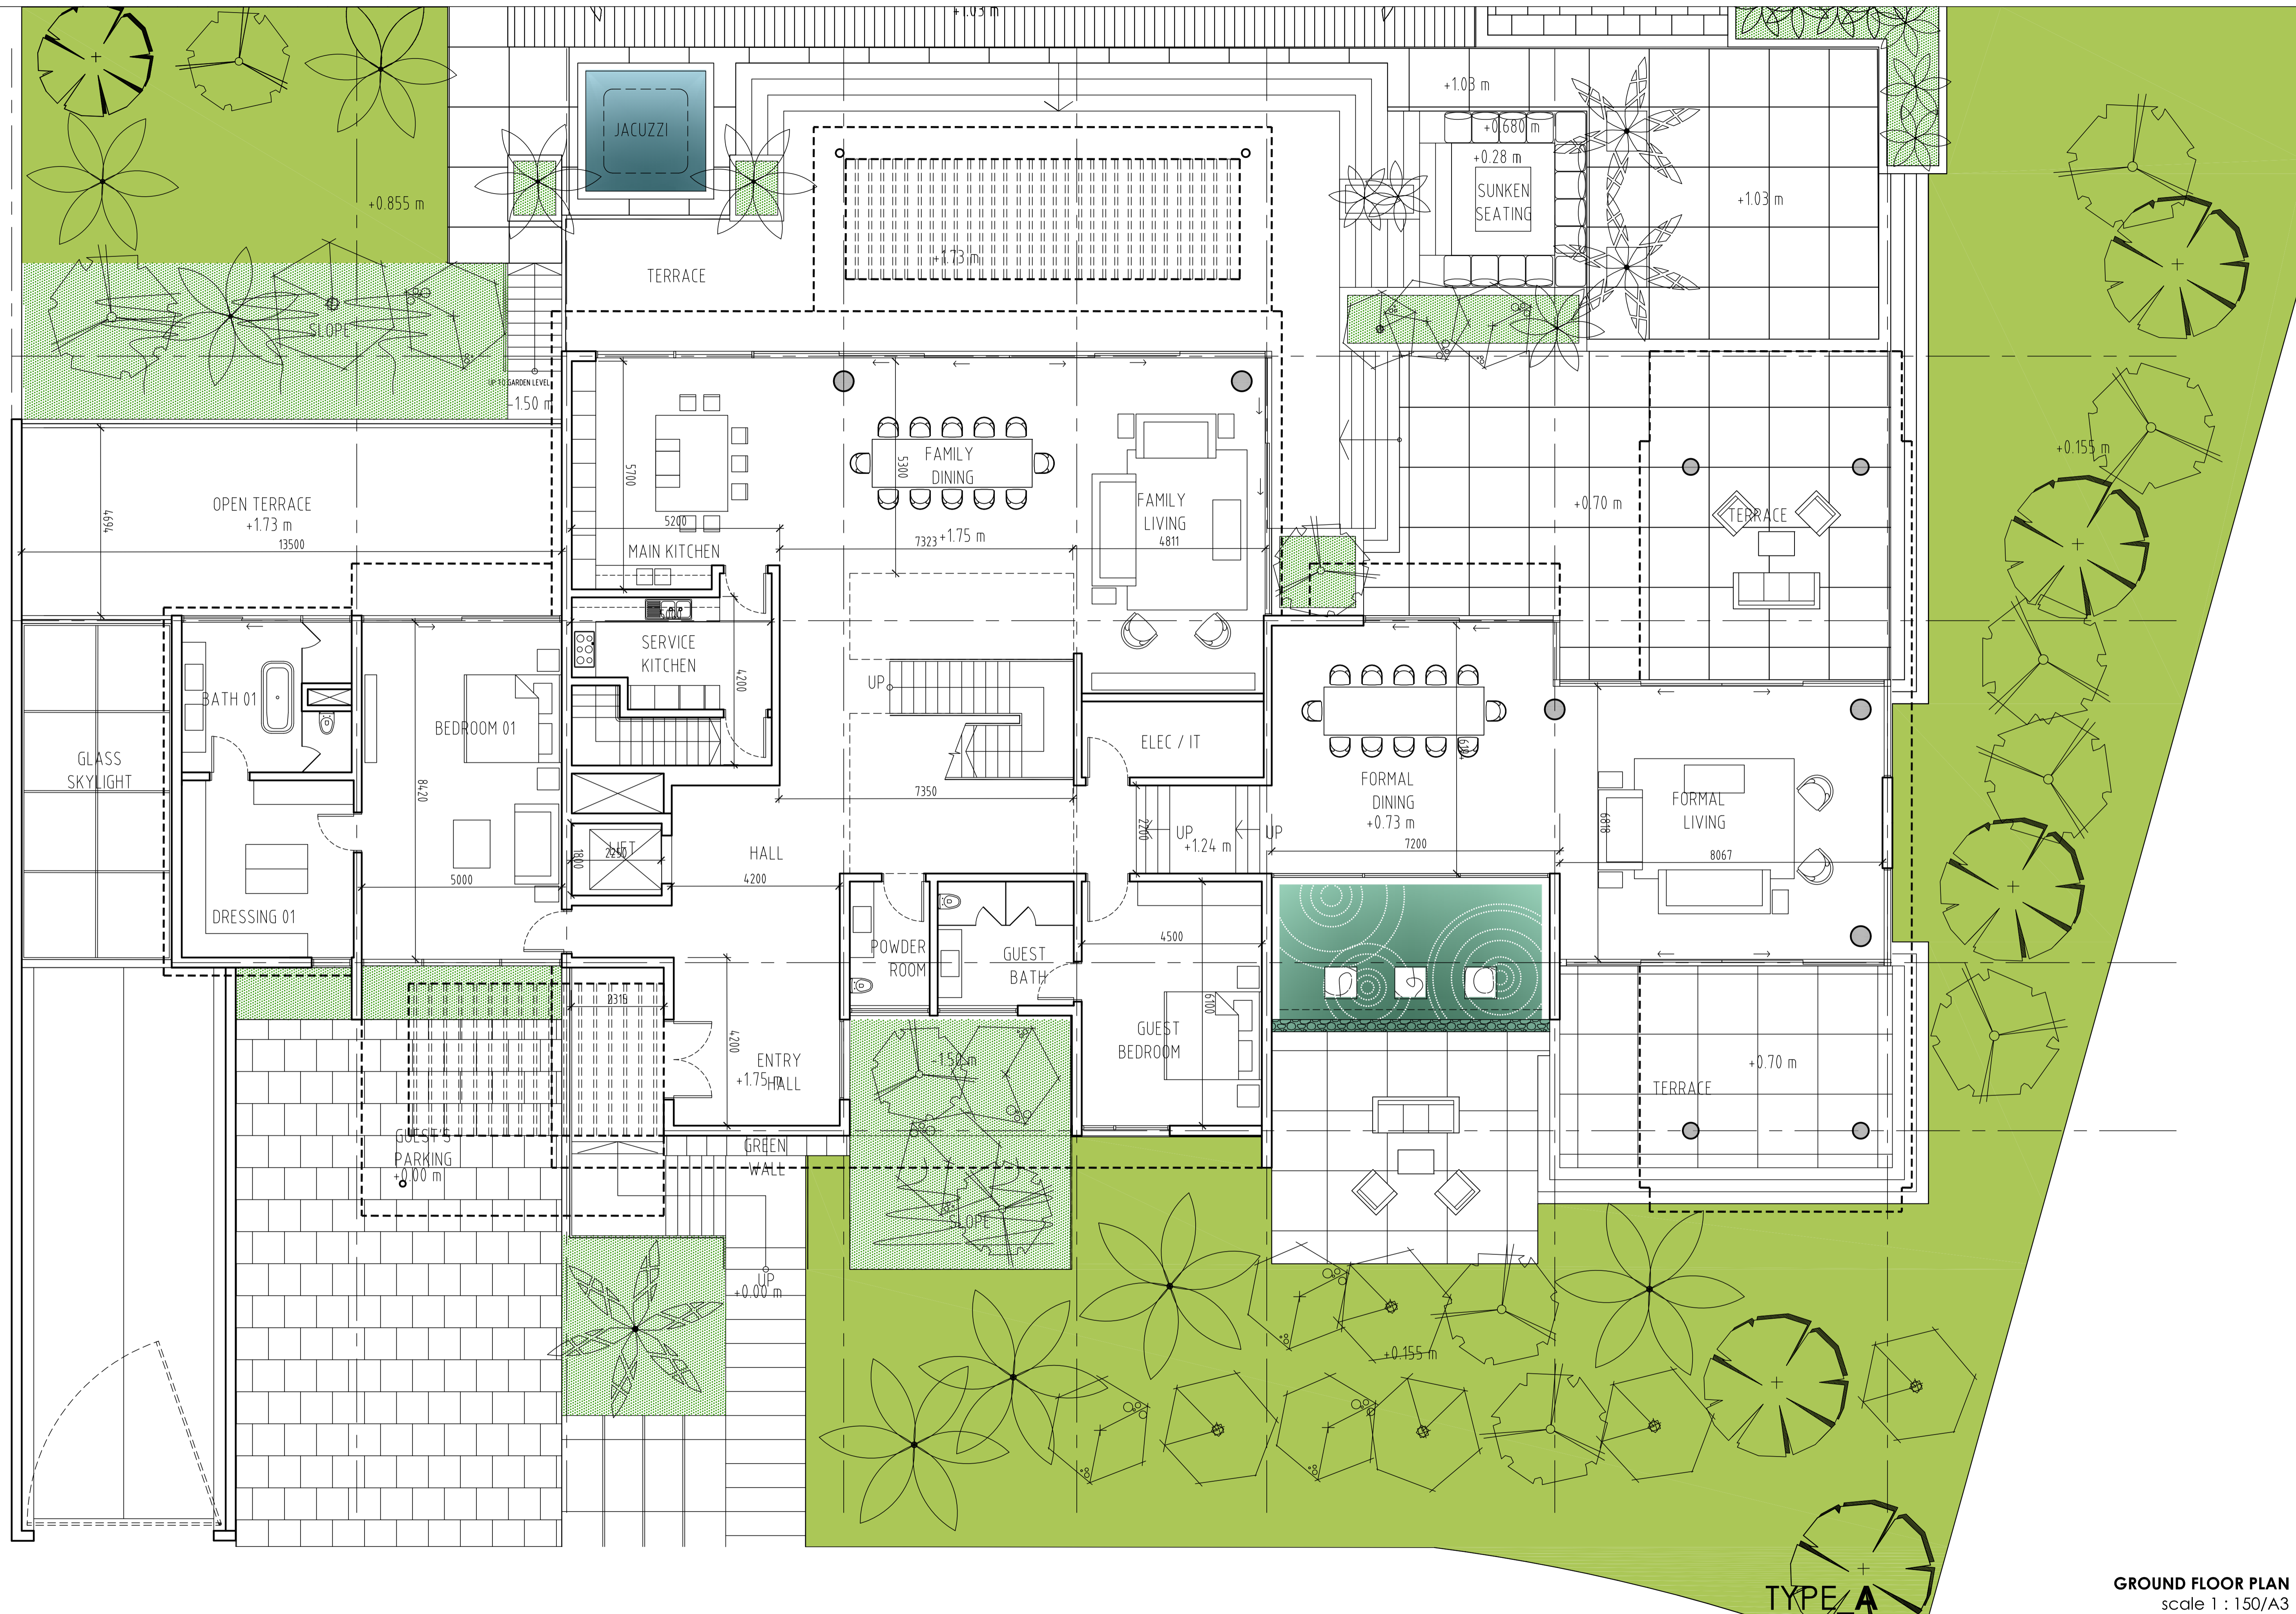

THE RESERVE

YOUR DREAM HOME IN AL BARARI

DESIGN-A FLOOR PLANS

BUA = 363 M2 / 3,907 SQFT

TYPE_A

BASEMENT PLAN
scale 1 : 150/A3

THE RESERVE

BUA = 522 M2 / 5,619 SQFT
 FAR = 580 M2 / 6,243 SQFT

TOTAL BUA = 1493 M2 / 16,071 SQFT
 TOTAL FAR = 1204 M2 / 12,960 SQFT

TYPE A

GROUND FLOOR PLAN
 scale 1 : 150/A3

THE RESERVE

BUA = 552 M2 / 5,942 SQFT

FAR = 571 M2 / 6,146 SQFT

TYPE_A

FIRST FLOOR PLAN
scale 1 : 150/A3

THE RESERVE

BUA = 56 M2 / 603 SQFT
FAR = 53 M2 / 570 SQFT

TYPE_A

ROOF PLAN
scale 1 : 150/A3

THE RESERVE

THE RESERVE

albarari 

For further inquiries, please contact us at +971 4 388 6030 or sales@albarari.com

www.albarari.com
www.thereserve.ae

THE RESERVE

YOUR DREAM HOME IN AL BARARI

DESIGN-B FLOOR PLANS

BUA = 187 M2 / 2,013 SQFT

TYPE_B

BASEMENT PLAN
scale 1 : 150/A3

THE RESERVE