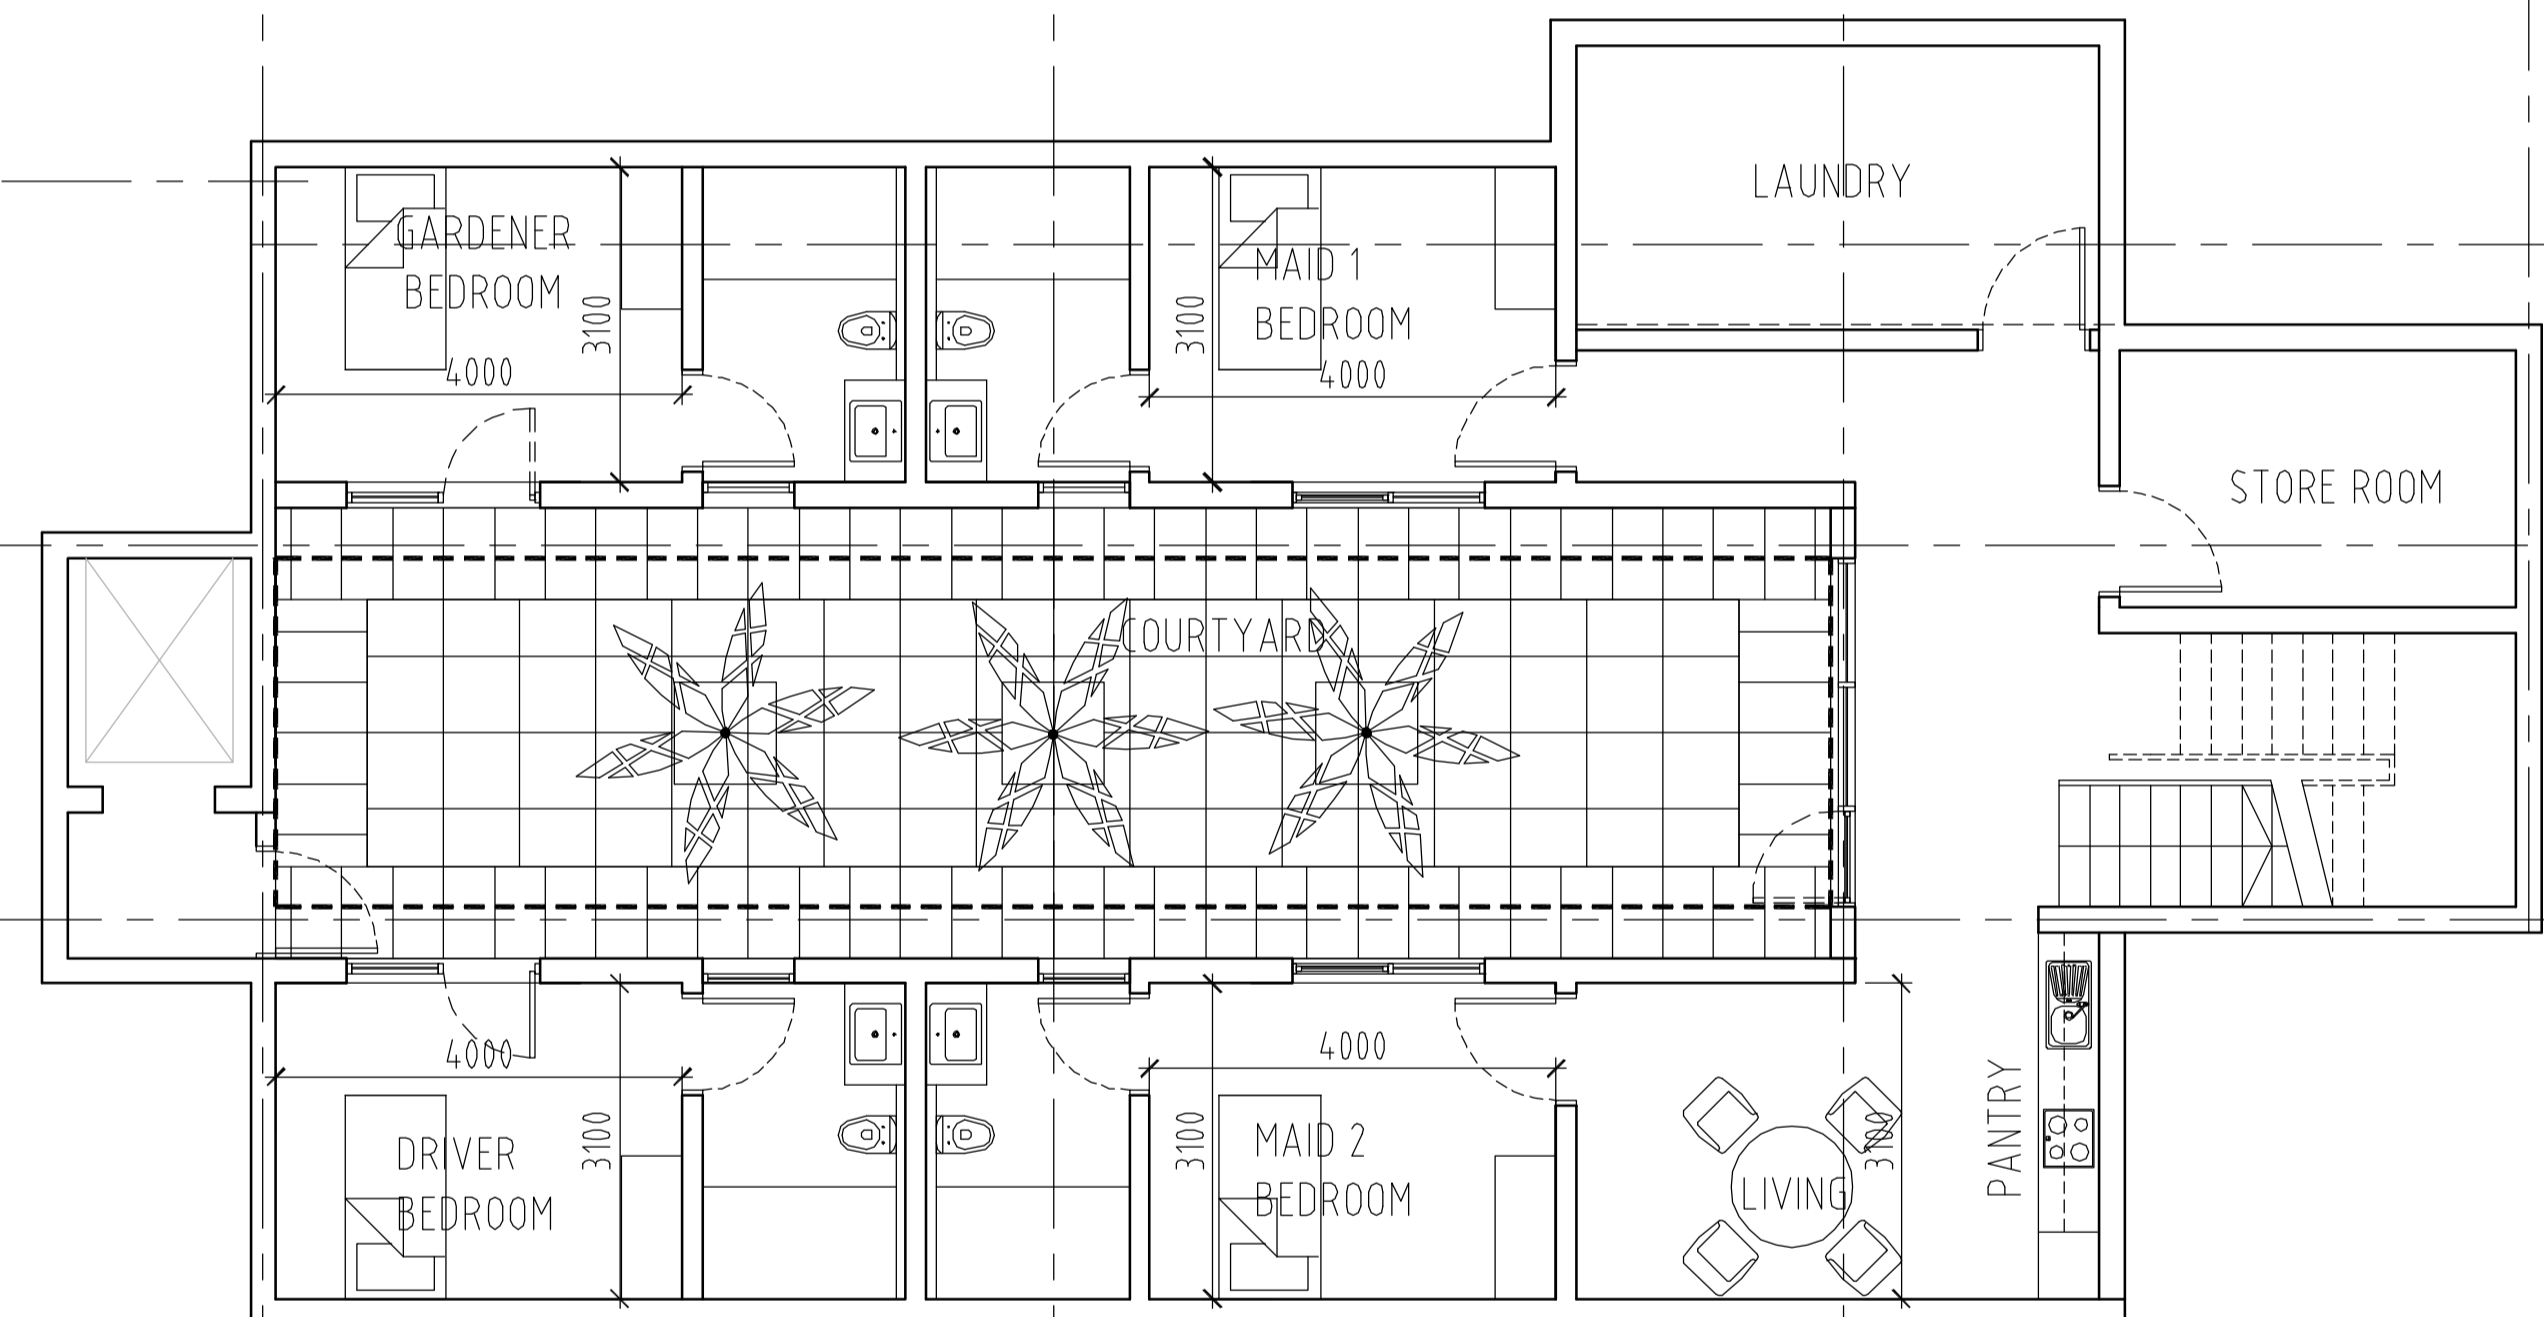

THE RESERVE

BUA = 56 M2 / 603 SQFT
FAR = 53 M2 / 570 SQFT

TYPE_A

ROOF PLAN
scale 1 : 150/A3

THE RESERVE

THE RESERVE

albarari 

For further inquiries, please contact us at +971 4 388 6030 or sales@albarari.com

www.albarari.com
www.thereserve.ae

THE RESERVE

YOUR DREAM HOME IN AL BARARI

DESIGN-B FLOOR PLANS

BUA = 187 M2 / 2,013 SQFT

TYPE_B

BASEMENT PLAN
scale 1 : 150/A3

THE RESERVE

BUA = 734 M2 / 7,901 SQFT
 FAR = 623 M2 / 6,706 SQFT

TOTAL BUA = 1609 M2 / 17,319 SQFT
 TOTAL FAR = 1347 M2 / 14,499 SQFT

TYPE B

GROUND FLOOR PLAN
 scale 1 : 150/A3

THE RESERVE

BUA = 628 M2 / 6,760 SQFT
 FAR = 672 M2 / 7,233 SQFT