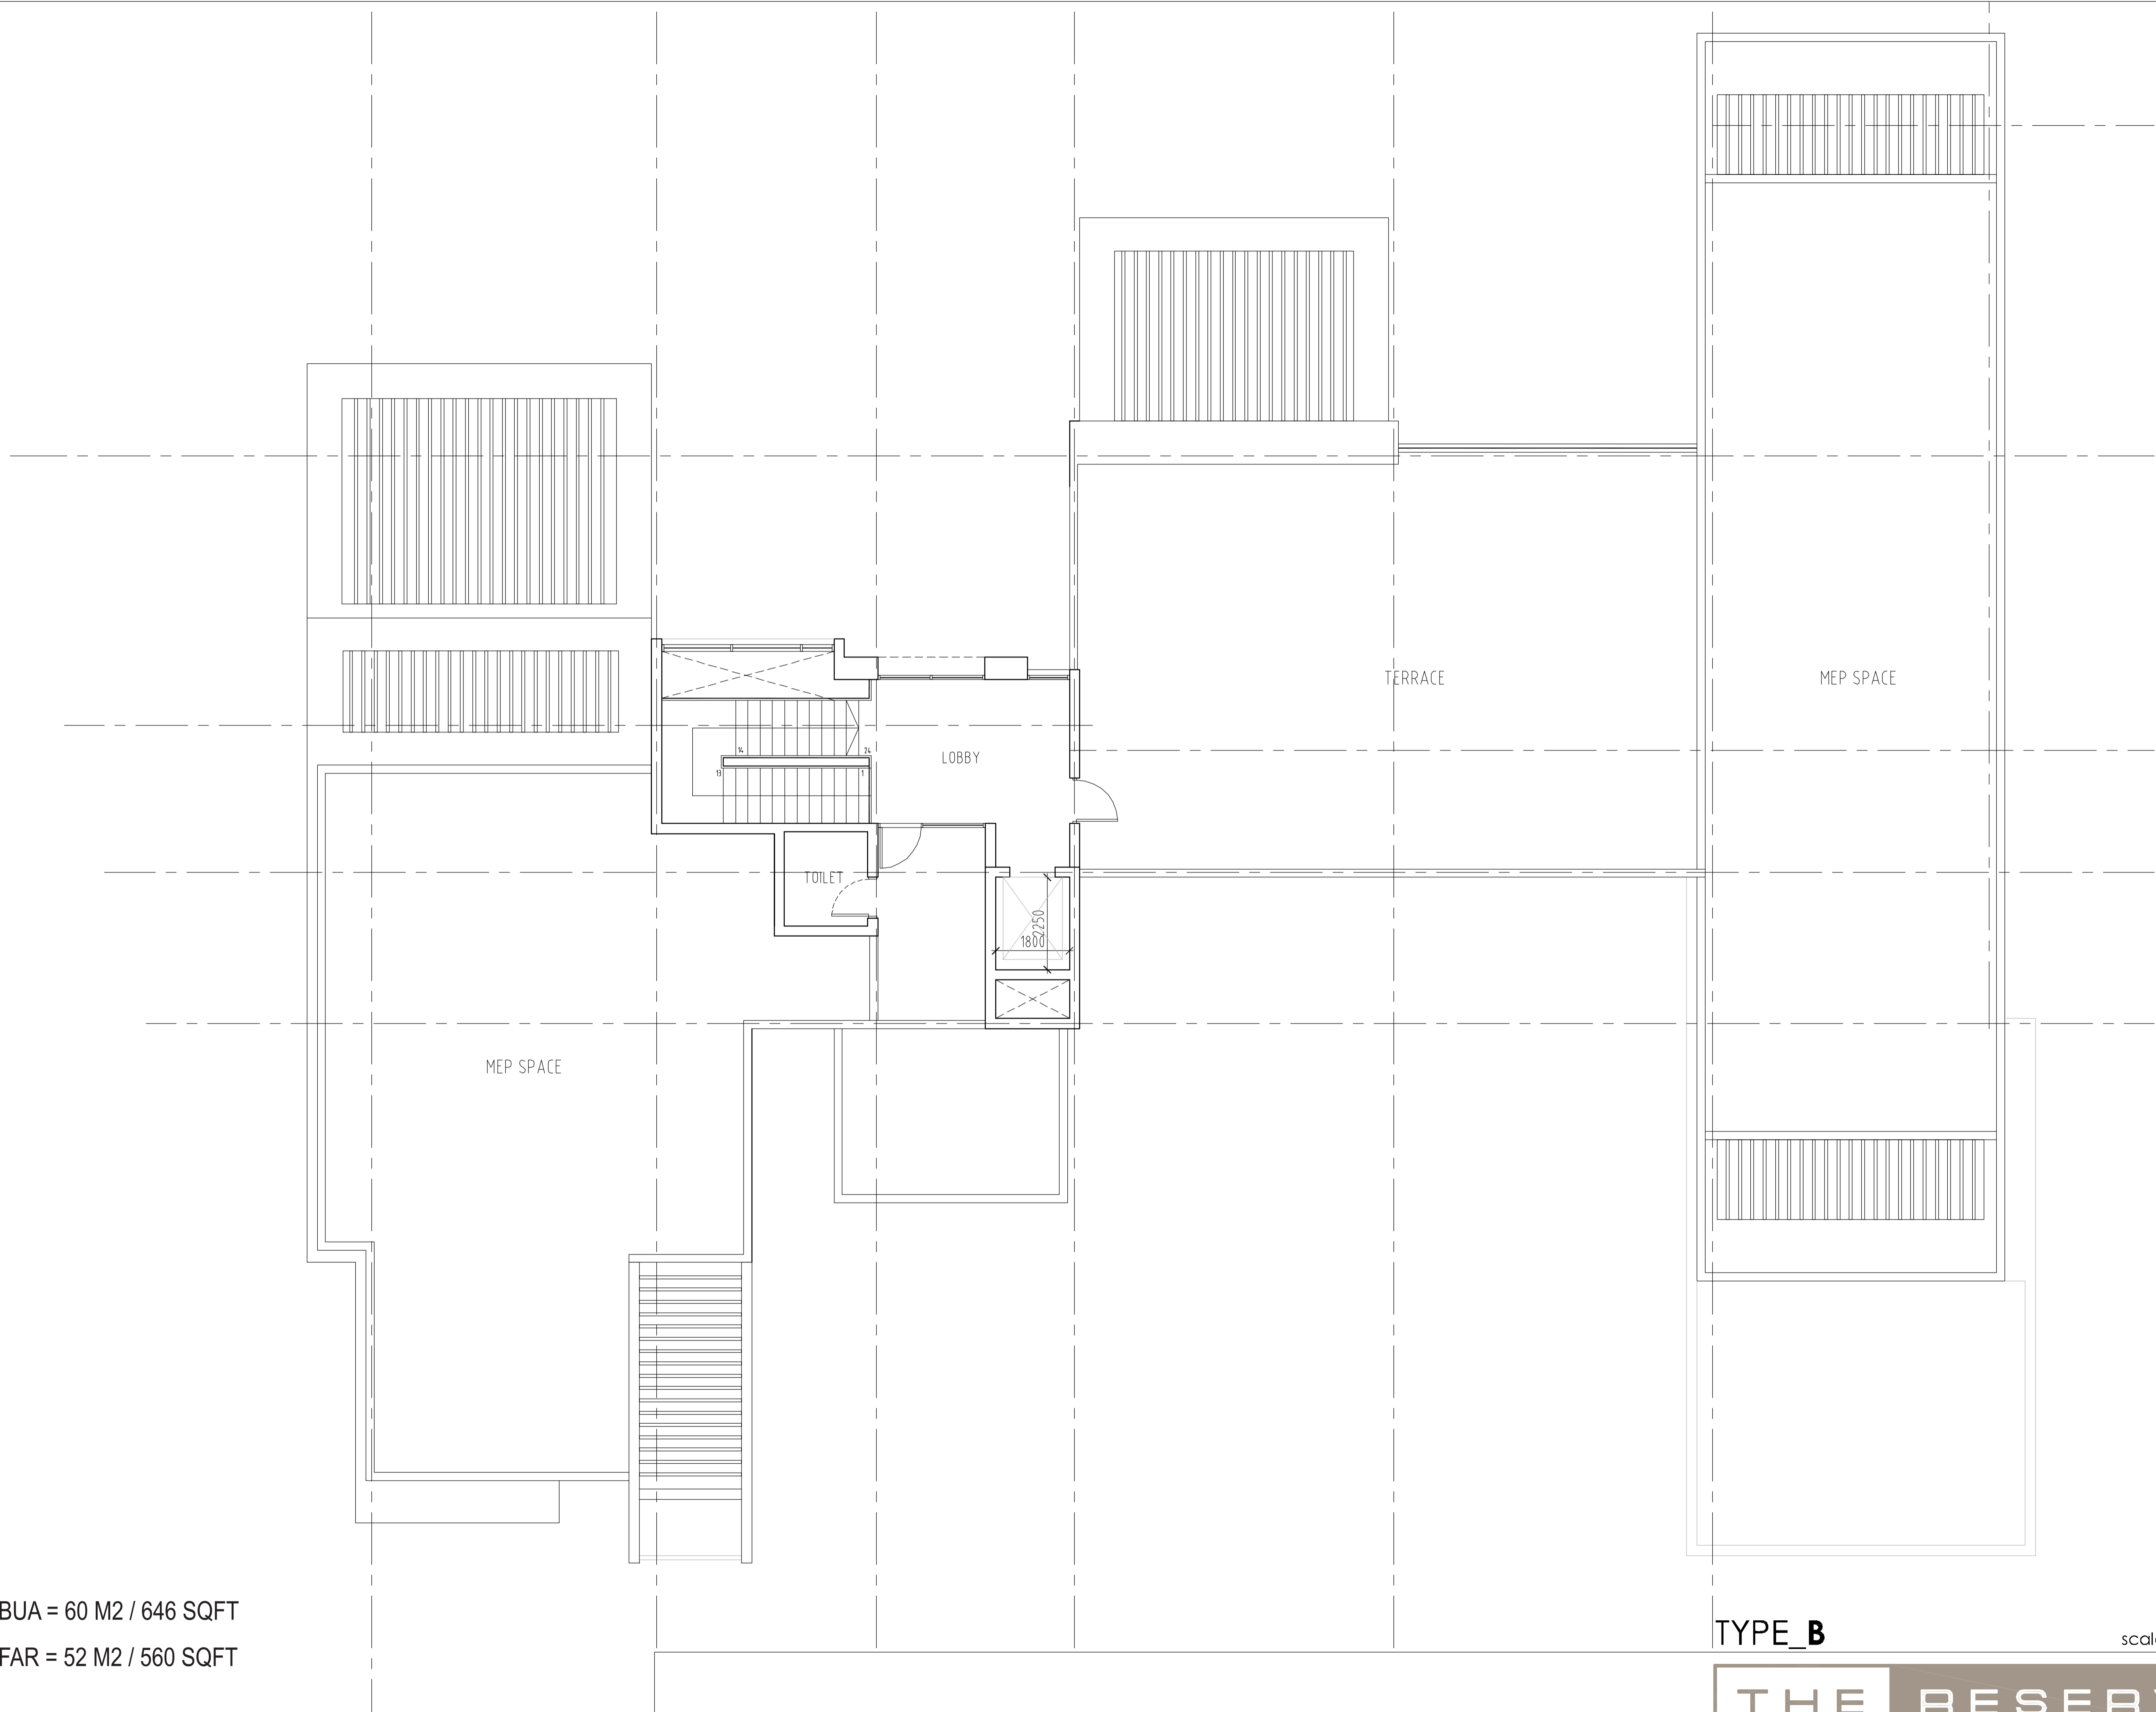

THE RESERVE

YOUR DREAM HOME IN AL BARARI

DESIGN-A FLOOR PLANS

BUA = 363 M2 / 3,907 SQFT

TYPE_A

BASEMENT PLAN
scale 1 : 150/A3

THE RESERVE

BUA = 522 M2 / 5,619 SQFT
 FAR = 580 M2 / 6,243 SQFT

www.albarari.com
www.thereserve.ae

THE RESERVE

YOUR DREAM HOME IN AL BARARI

DESIGN-B FLOOR PLANS

BUA = 187 M2 / 2,013 SQFT

TYPE_B

BASEMENT PLAN
scale 1 : 150/A3

THE RESERVE

BUA = 734 M2 / 7,901 SQFT
 FAR = 623 M2 / 6,706 SQFT

TOTAL BUA = 1609 M2 / 17,319 SQFT
 TOTAL FAR = 1347 M2 / 14,499 SQFT

TYPE B

GROUND FLOOR PLAN
 scale 1 : 150/A3

THE RESERVE

BUA = 628 M2 / 6,760 SQFT
 FAR = 672 M2 / 7,233 SQFT

TYPE_B

FIRST FLOOR PLAN
 scale 1 : 150/A3

THE RESERVE

BUA = 60 M2 / 646 SQFT
 FAR = 52 M2 / 560 SQFT

TYPE_B

ROOF PLAN
 scale 1 : 150/A3

THE RESERVE

albarari 