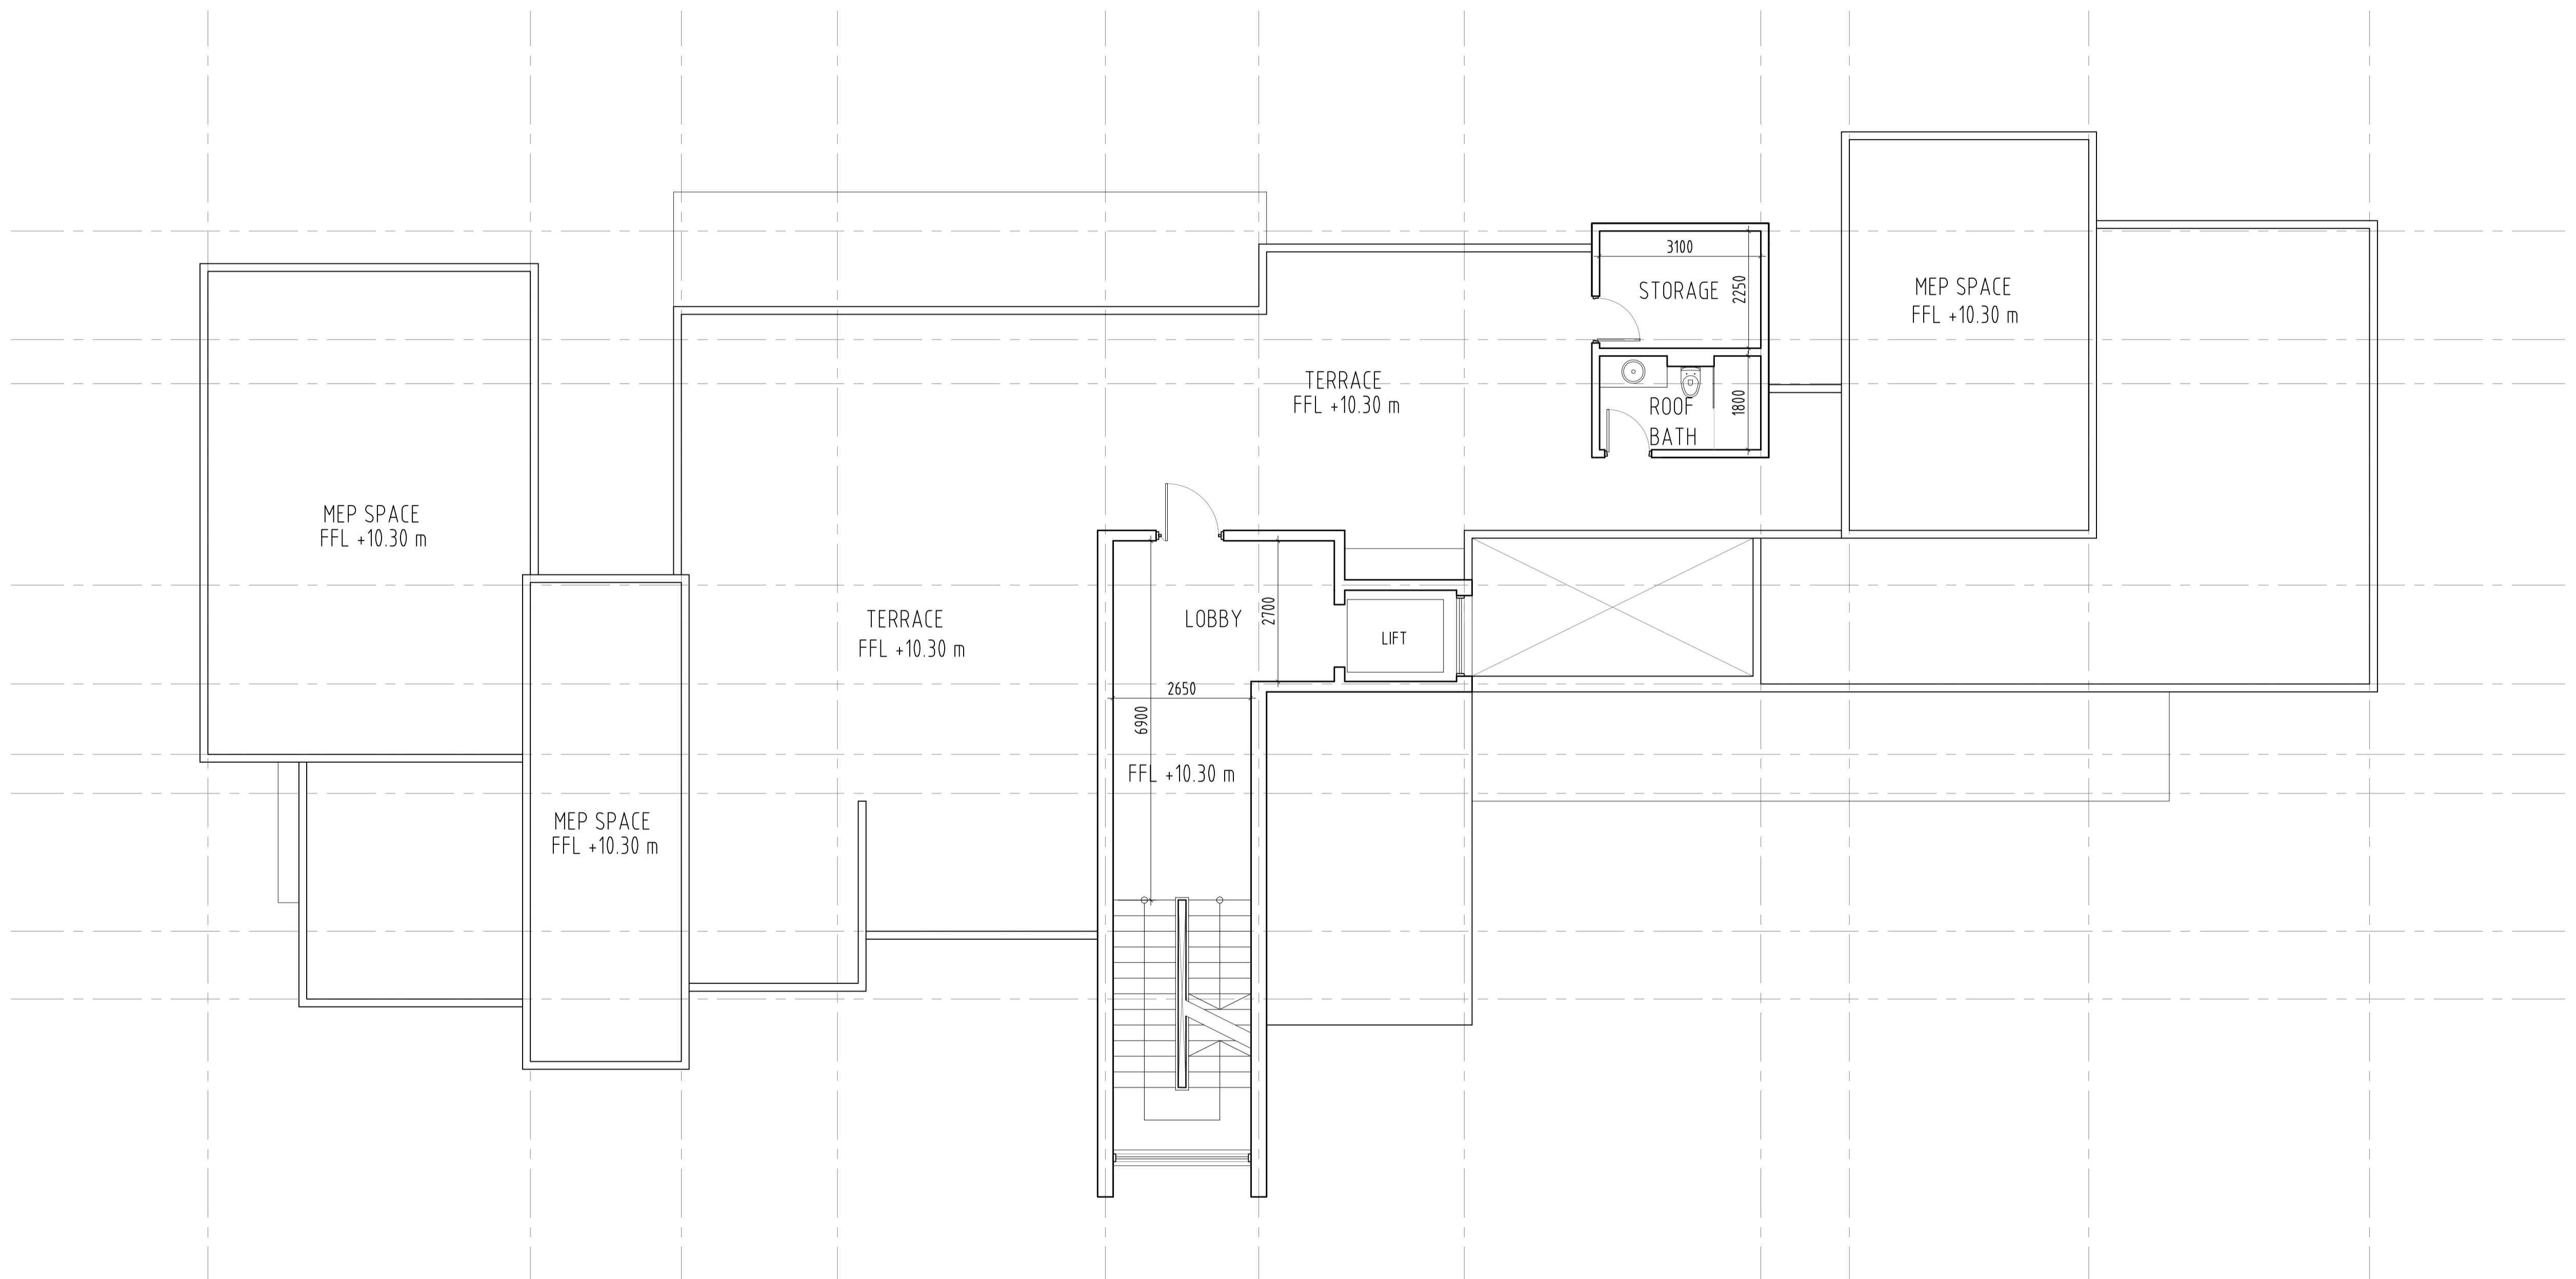

BUA : 63.06 / 678.77 SQFT

TYPE_C
ROOF FLOOR PLAN
scale 1 : 150/A3