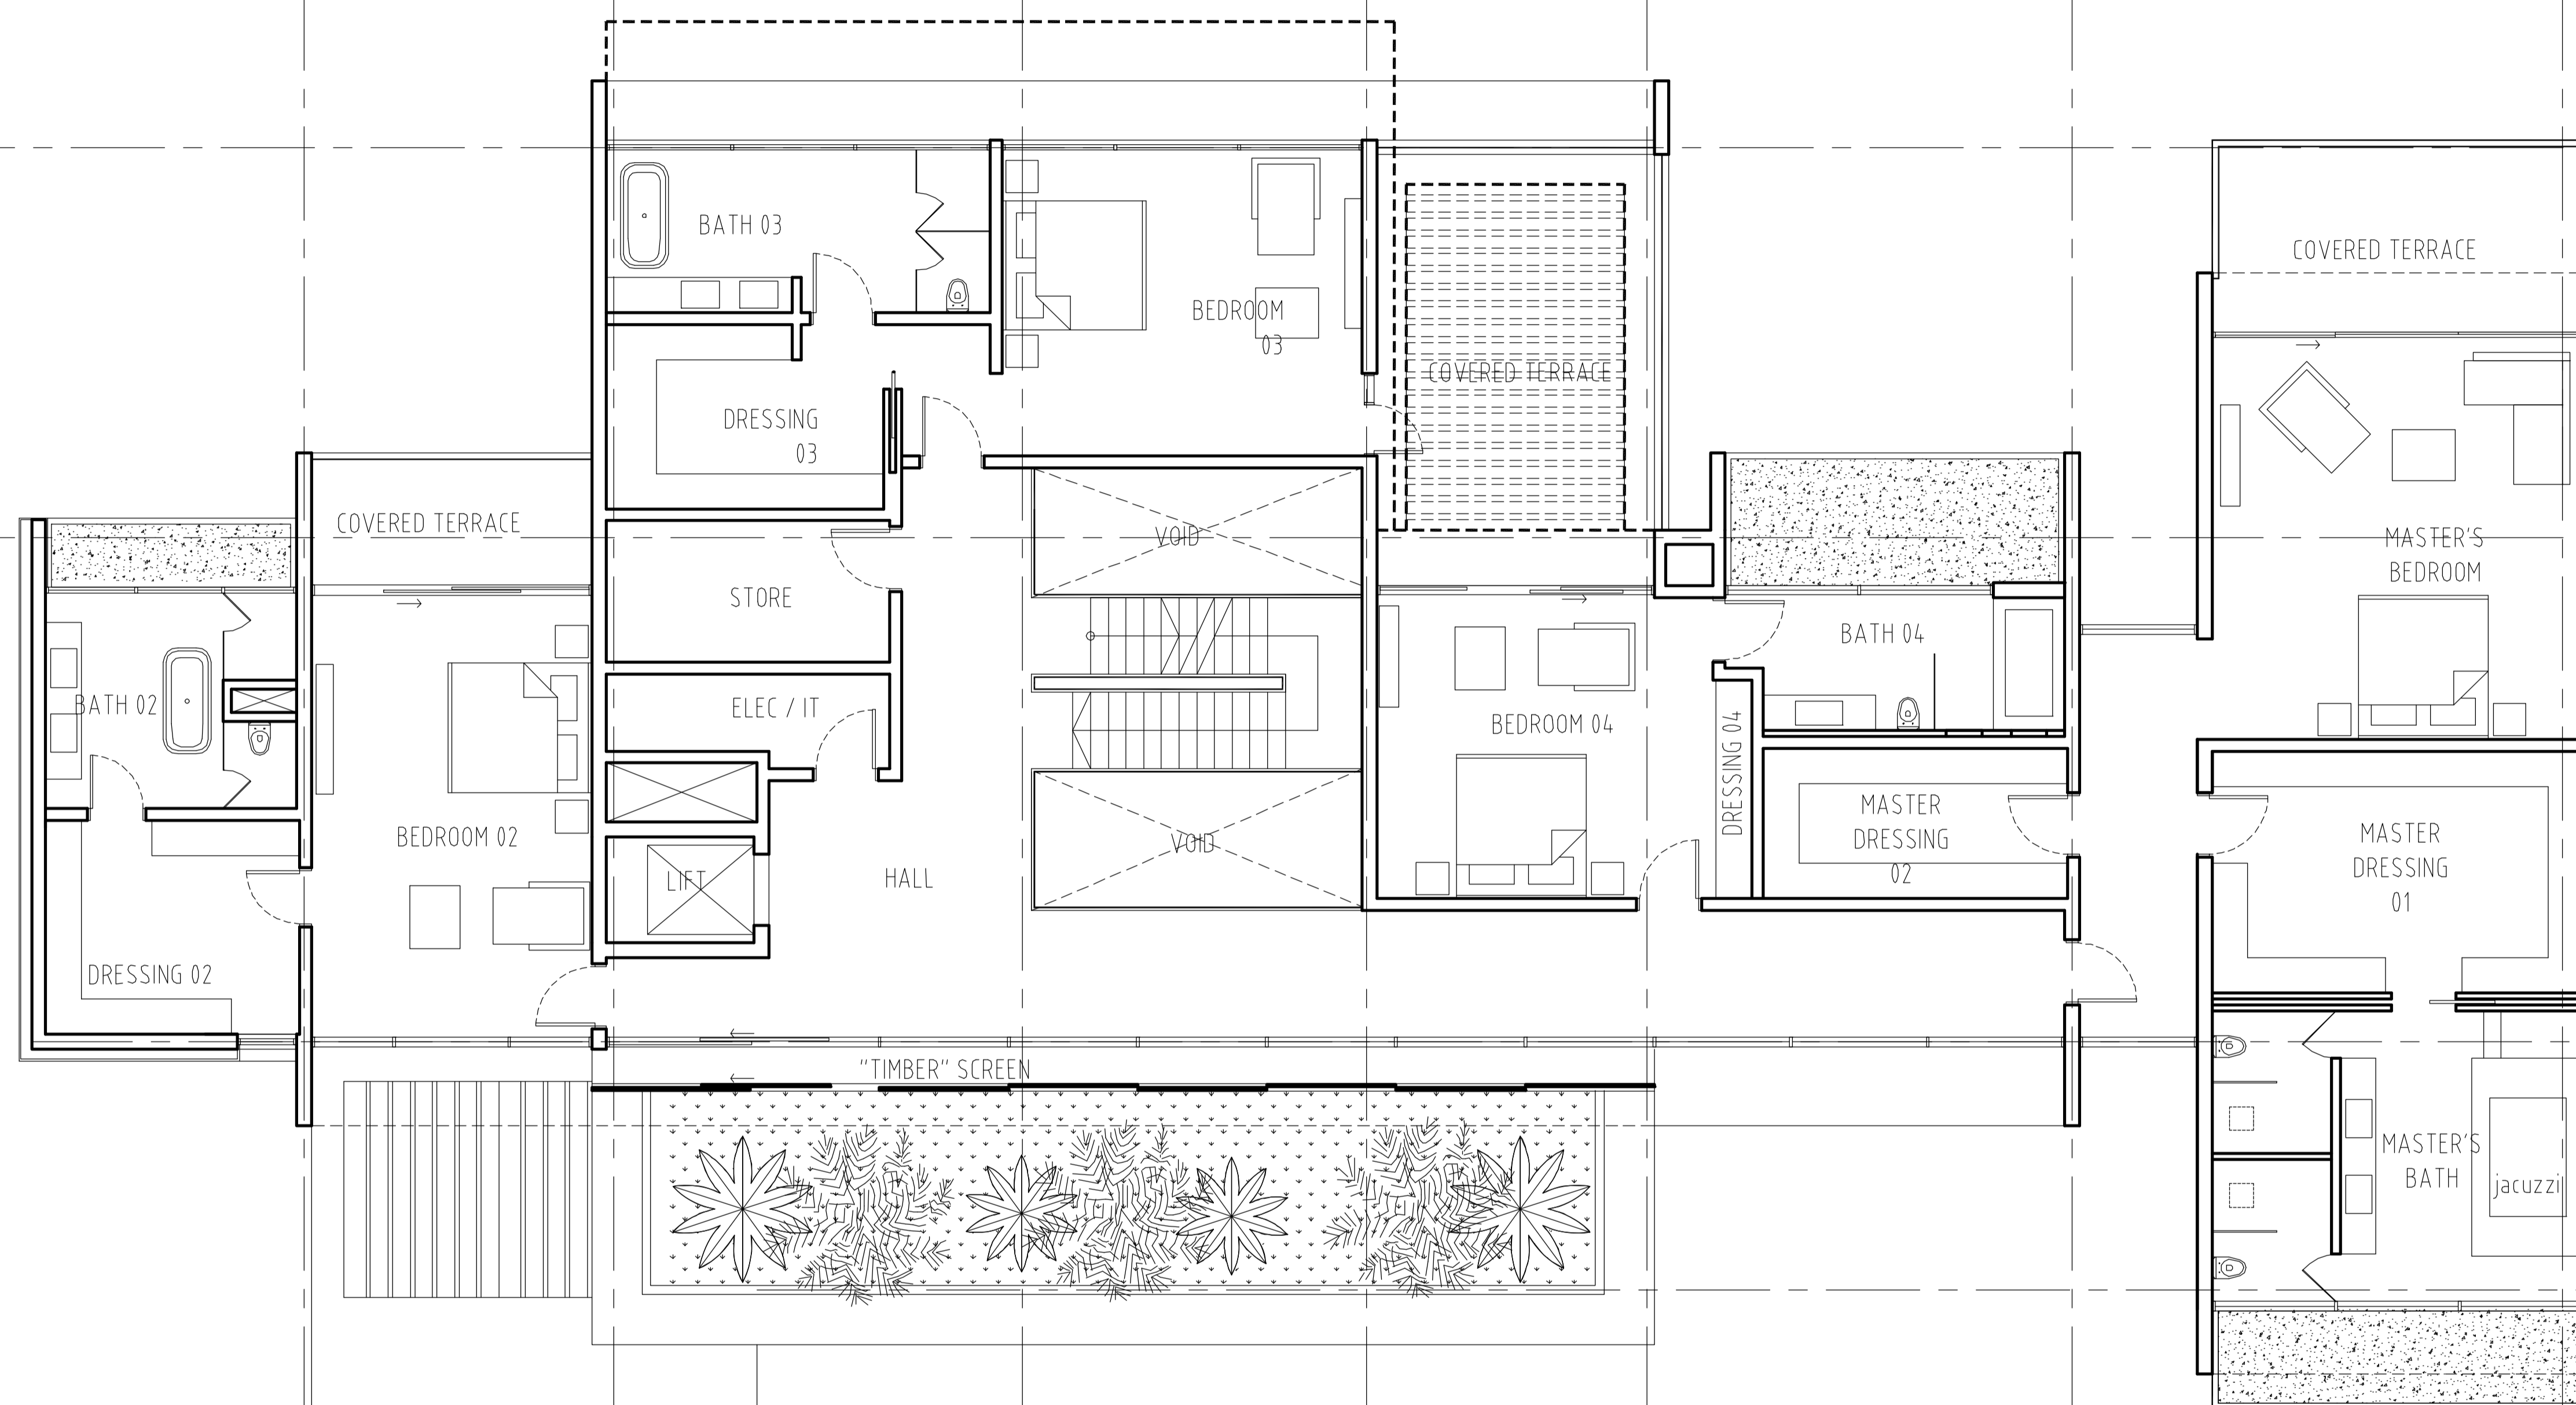

THE RESERVE

YOUR DREAM HOME IN AL BARARI

DESIGN-A FLOOR PLANS

BUA = 363 M2 / 3,907 SQFT

TYPE_A

BASEMENT PLAN
scale 1 : 150/A3

THE RESERVE

BUA = 522 M2 / 5,619 SQFT
 FAR = 580 M2 / 6,243 SQFT

TOTAL BUA = 1493 M2 / 16,071 SQFT
 TOTAL FAR = 1204 M2 / 12,960 SQFT

TYPE A

GROUND FLOOR PLAN
 scale 1 : 150/A3

THE RESERVE

BUA = 552 M2 / 5,942 SQFT

FAR = 571 M2 / 6,146 SQFT

TYPE_A

FIRST FLOOR PLAN
scale 1 : 150/A3

THE RESERVE

BUA = 56 M2 / 603 SQFT
FAR = 53 M2 / 570 SQFT

TYPE_A

ROOF PLAN
scale 1 : 150/A3

THE RESERVE

THE RESERVE

albarari 

For further inquiries, please contact us at +971 4 388 6030 or sales@albarari.com

www.albarari.com
www.thereserve.ae

THE RESERVE

YOUR DREAM HOME IN AL BARARI

DESIGN-B FLOOR PLANS

BUA = 187 M2 / 2,013 SQFT

TYPE_B

BASEMENT PLAN
scale 1 : 150/A3

THE RESERVE