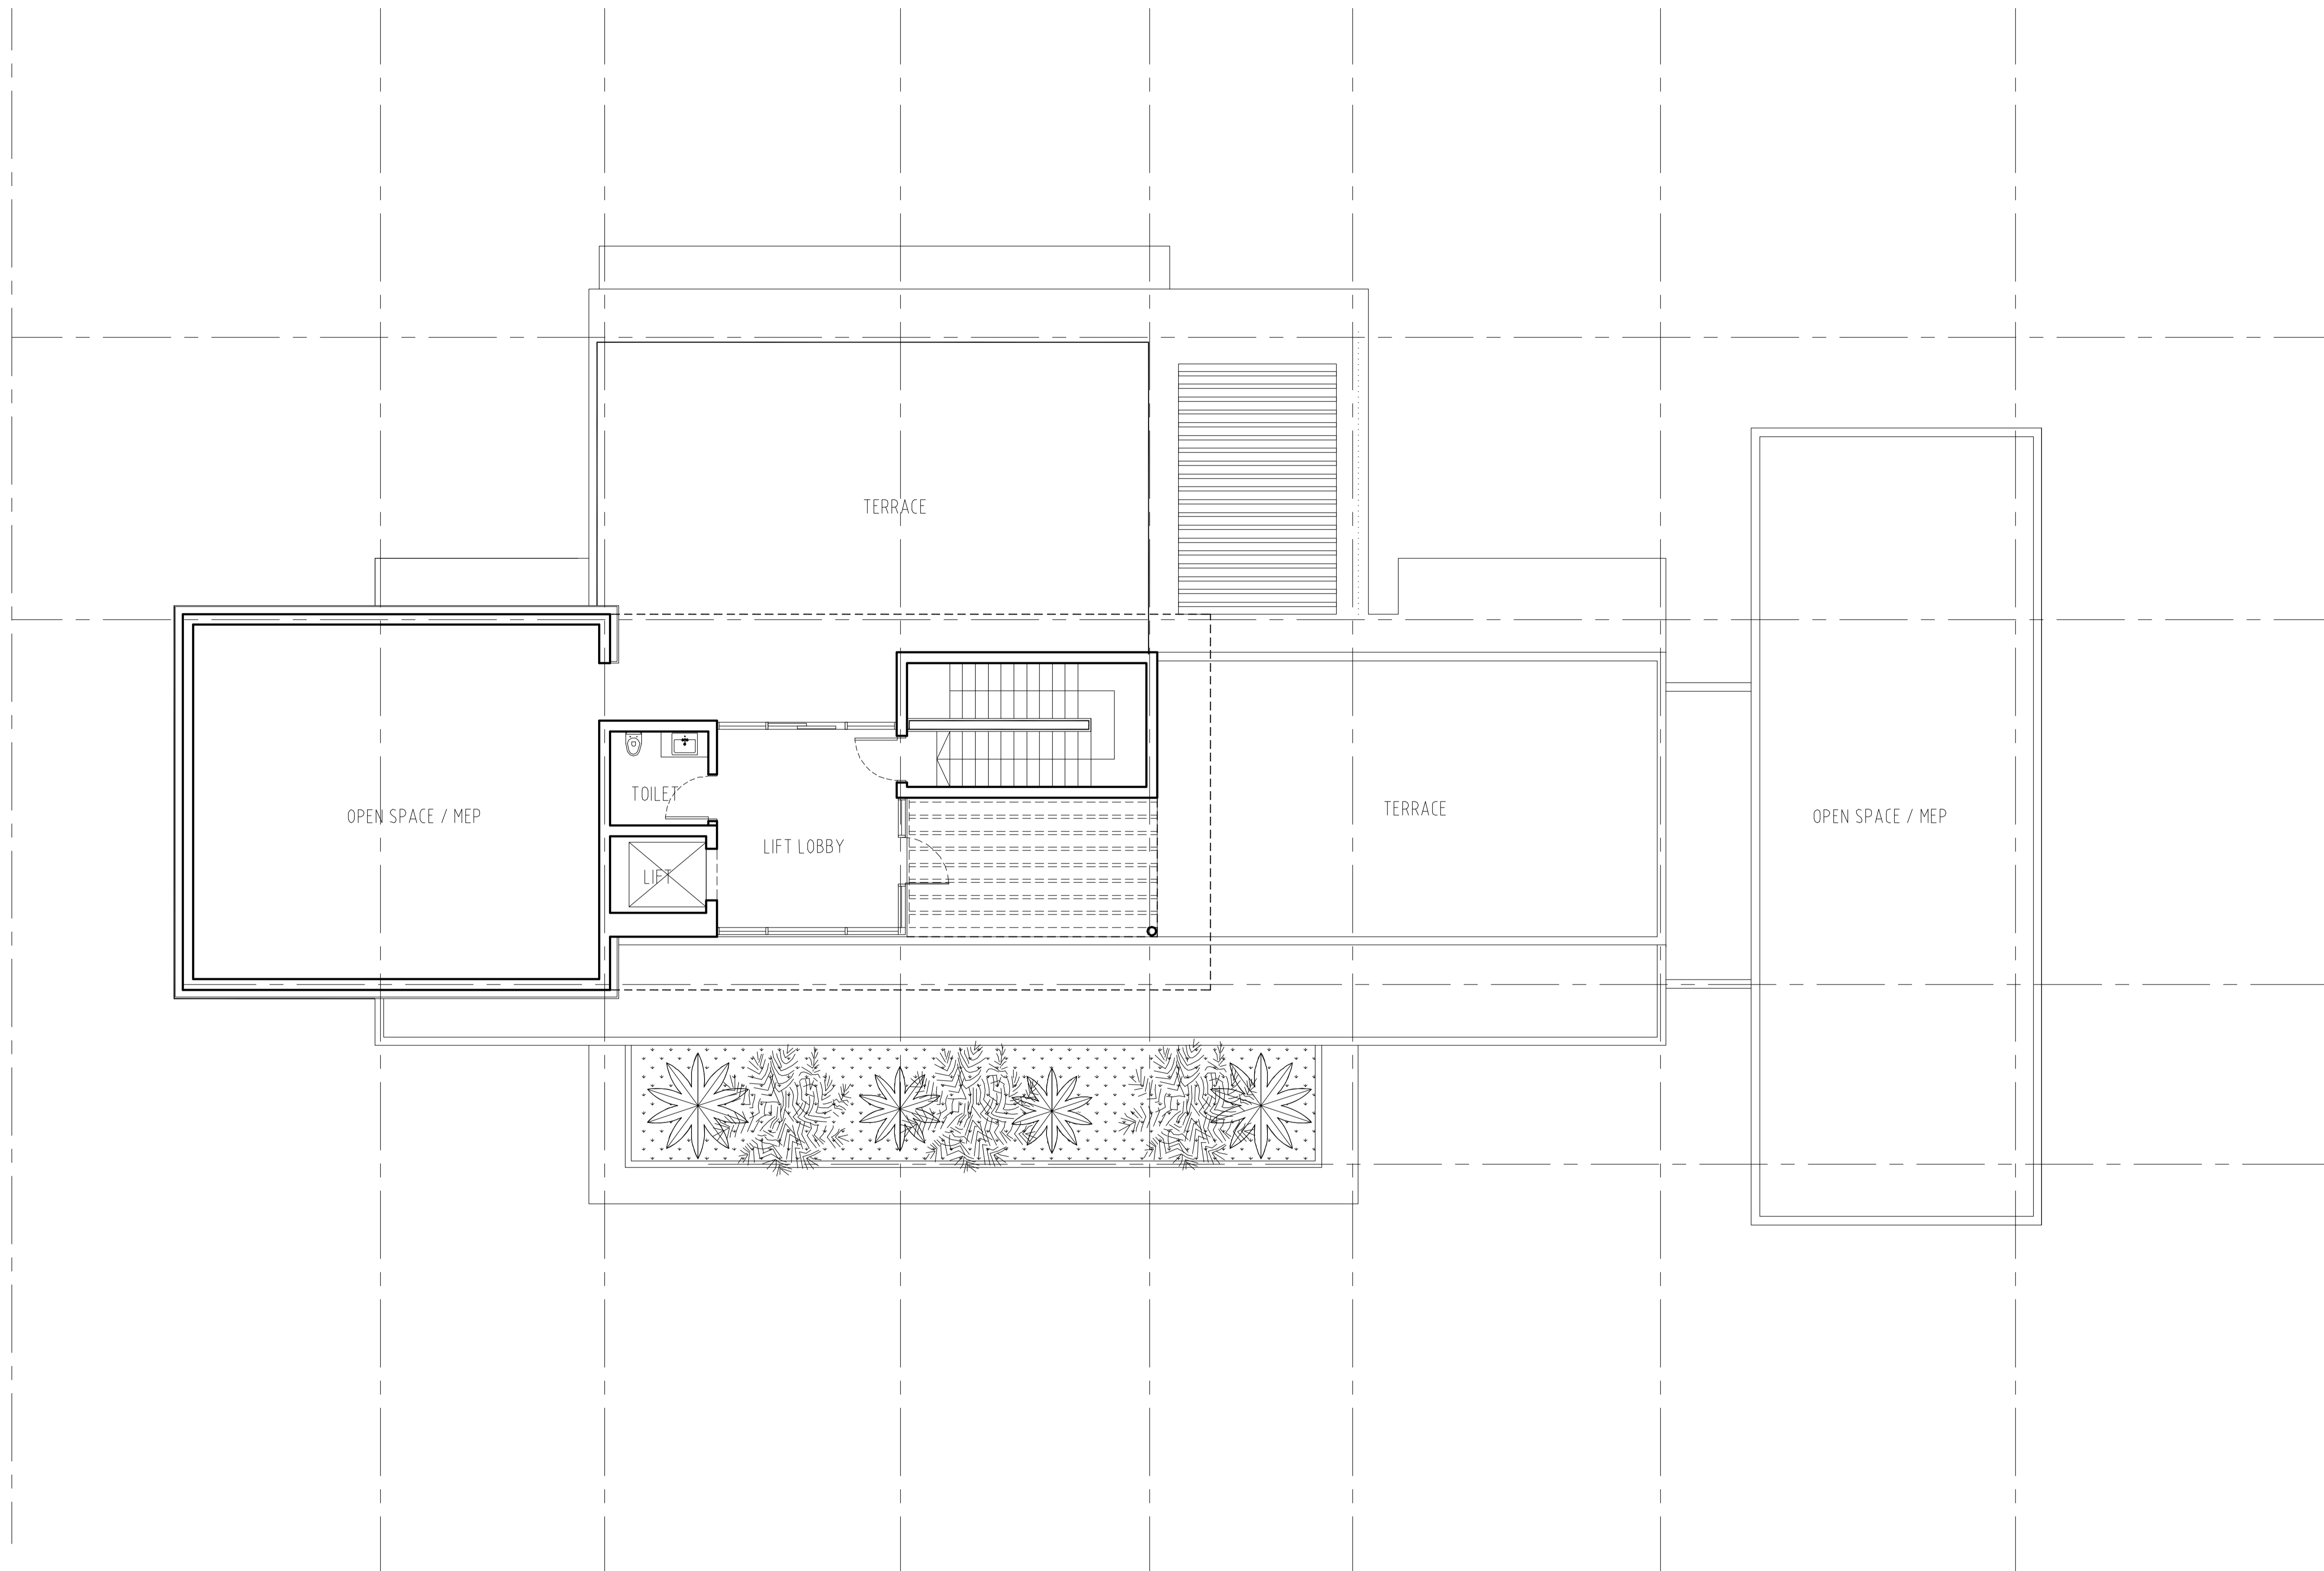

THE RESERVE

YOUR DREAM HOME IN AL BARARI

DESIGN-A FLOOR PLANS

BUA = 363 M2 / 3,907 SQFT

TYPE_A

BASEMENT PLAN
scale 1 : 150/A3

THE RESERVE

BUA = 522 M2 / 5,619 SQFT
 FAR = 580 M2 / 6,243 SQFT

TOTAL BUA = 1493 M2 / 16,071 SQFT
 TOTAL FAR = 1204 M2 / 12,960 SQFT

TYPE A

GROUND FLOOR PLAN
 scale 1 : 150/A3

THE RESERVE

BUA = 552 M2 / 5,942 SQFT

FAR = 571 M2 / 6,146 SQFT

TYPE_A

FIRST FLOOR PLAN
scale 1 : 150/A3

THE RESERVE

BUA = 56 M2 / 603 SQFT
FAR = 53 M2 / 570 SQFT

TYPE_A

ROOF PLAN
scale 1 : 150/A3

THE RESERVE

THE RESERVE

albarari 

For further inquiries, please contact us at +971 4 388 6030 or sales@albarari.com

www.albarari.com
www.thereserve.ae

THE RESERVE

YOUR DREAM HOME IN AL BARARI

DESIGN-B FLOOR PLANS

BUA = 187 M2 / 2,013 SQFT

TYPE_B

BASEMENT PLAN
scale 1 : 150/A3

THE RESERVE