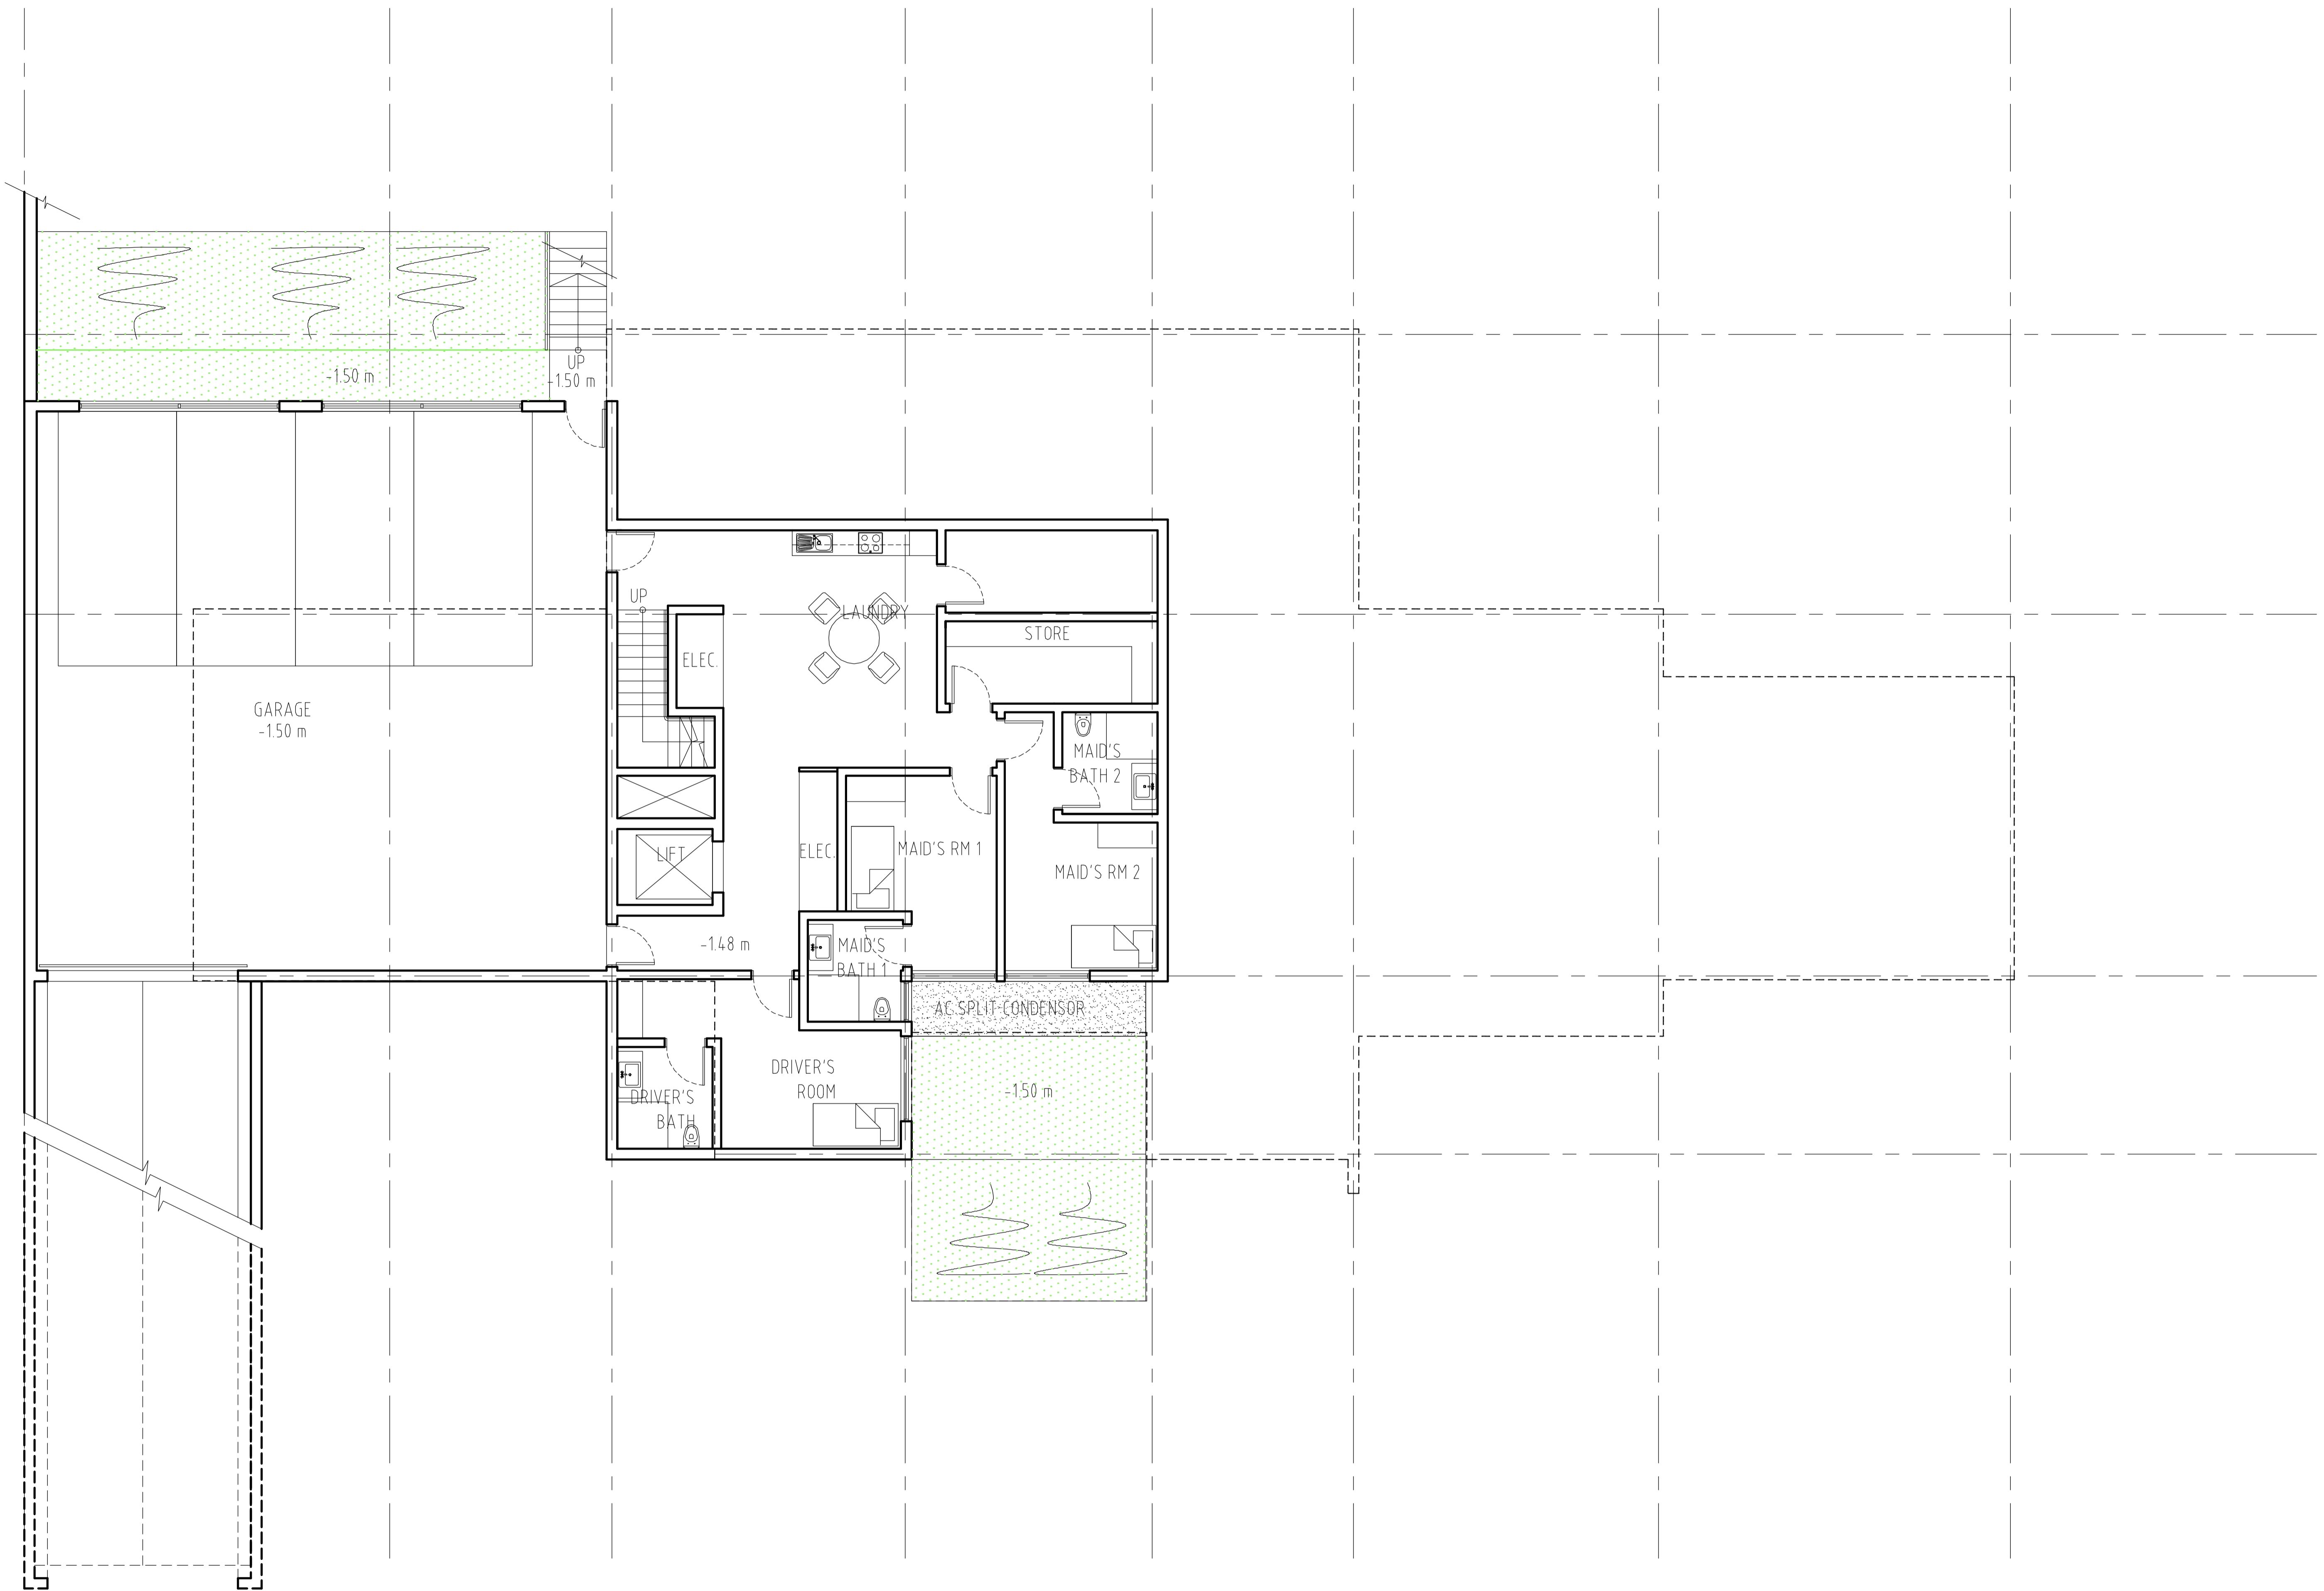

THE RESERVE

YOUR DREAM HOME IN AL BARARI

DESIGN-A FLOOR PLANS

BUA = 363 M2 / 3,907 SQFT

TYPE_A

BASEMENT PLAN
scale 1 : 150/A3

THE RESERVE

BUA = 522 M2 / 5,619 SQFT
 FAR = 580 M2 / 6,243 SQFT

TOTAL BUA = 1493 M2 / 16,071 SQFT
 TOTAL FAR = 1204 M2 / 12,960 SQFT

TYPE A

GROUND FLOOR PLAN
 scale 1 : 150/A3

THE RESERVE

BUA = 552 M2 / 5,942 SQFT

FAR = 571 M2 / 6,146 SQFT

TYPE_A

FIRST FLOOR PLAN
scale 1 : 150/A3

THE RESERVE

BUA = 56 M2 / 603 SQFT
FAR = 53 M2 / 570 SQFT

TYPE_A

ROOF PLAN
scale 1 : 150/A3

THE RESERVE

THE RESERVE

albarari 

For further inquiries, please contact us at +971 4 388 6030 or sales@albarari.com

www.albarari.com
www.thereserve.ae

THE RESERVE

YOUR DREAM HOME IN AL BARARI

DESIGN-B FLOOR PLANS

BUA = 187 M2 / 2,013 SQFT

TYPE_B

BASEMENT PLAN
scale 1 : 150/A3

THE RESERVE