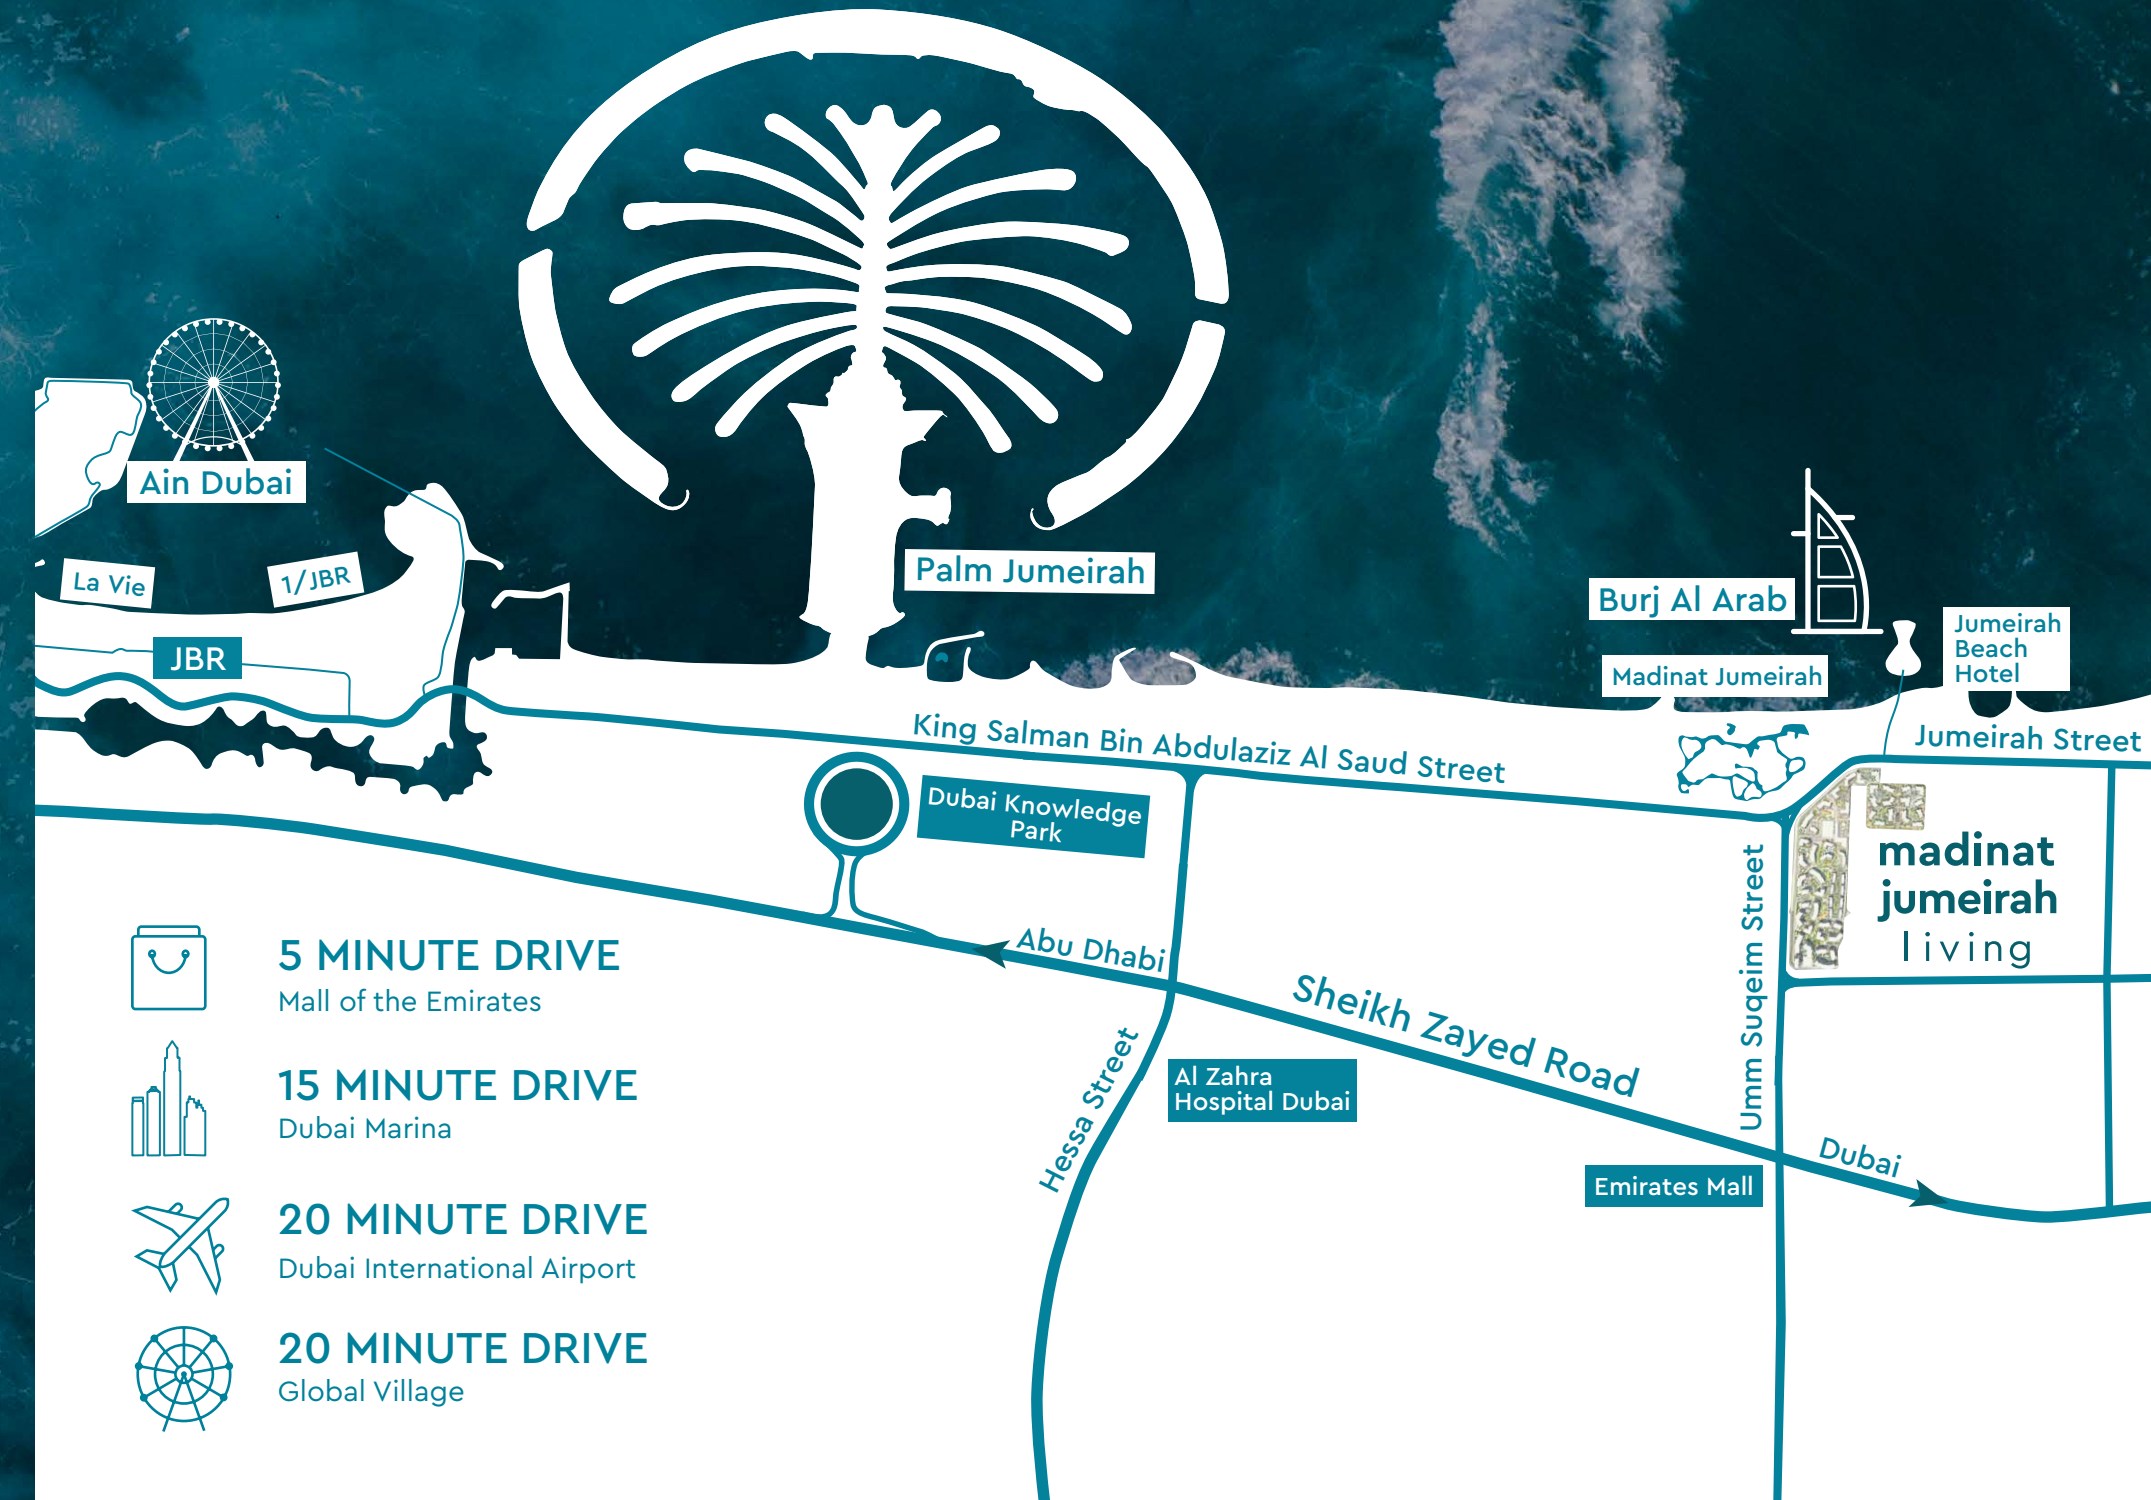

# MERAAS

Our sophisticated design aims to connect diverse personalities who have a vast variety of preferences, at some of Dubai's most sought-after addresses. From luxurious waterfront properties to contemporary family-friendly communities, our residences at iconic locations such as City Walk, Bluewaters, Jumeira Bay, Pearl Jumeira, and La Mer stimulate a creative and cutting-edge culture.

# CONNECTIVITY COME HOME TO HAVING EVERYTHING AT YOUR DOORSTEP

Located 20 minutes from Dubai International Airport, and nestled in Madinat Jumeirah, Madinat Jumeirah Living is also just a few minutes from Dubai Media City, Dubai Internet City, Palm Jumeirah and Dubai Marina. It is adjacent to Burj Al Arab, Wild Wadi Waterpark™, Jumeirah Beach Hotel, major shopping malls, public transport links and schools.

DAY CARE  
CENTRES

PLAY AREAS

FITNESS  
CENTRES

SWIMMING  
POOLS

PARKS AND  
OPEN SPACES

DIRECT AIRCONDITIONED  
FOOTBRIDGE CONNECTED  
TO MADINAT JUMEIRAH  
RESORT