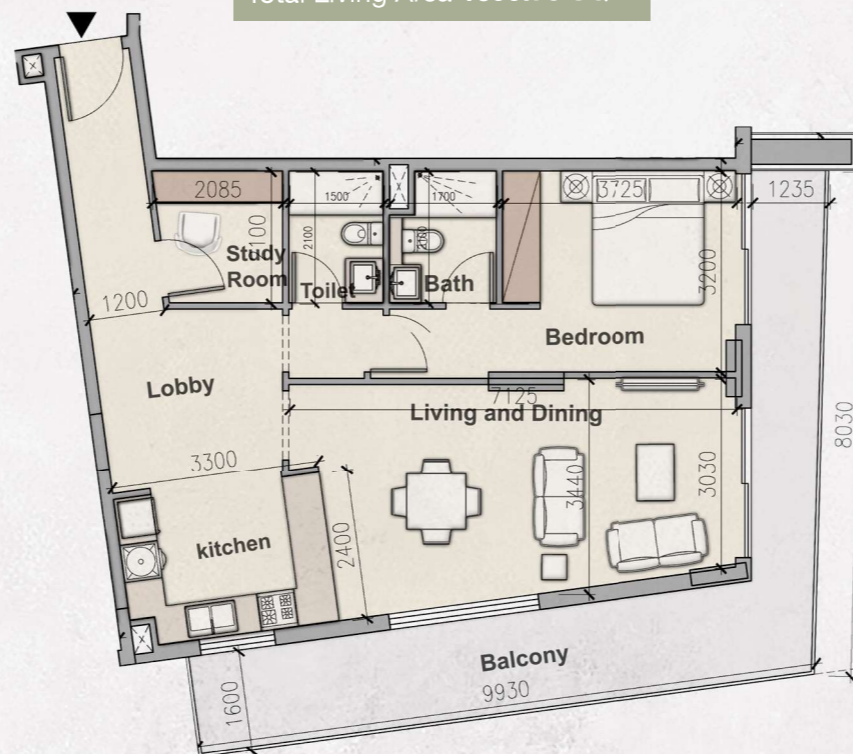

GROUND FLOOR

الطابق الارضي

Ground Floor

Unit Number-G12

Total Living Area 469.52 SQ.F.

Unit Number-G08

Total Living Area 889.74 SQ.F.

Unit Number-G01

Unit Number-110

Total Living Area 858.64 SQ.F.

Unit Number-106

Total Living Area 1113.31 SQ.F.

Unit Number-117

Total Living Area 1951.6 SQ.F.

SECOND & THIRD FLOOR

الطابق الثاني و الثالث

Second & Third Floor

Unit Number-216-316

Total Living Area 843.03 SQ.F.

Unit Number-211-311

Total Living Area 848.63 SQ.F.

Unit Number-207-307

Total Living Area 1099.75 SQ.F.

Unit Number-218-318

Total Living Area 1693.70 SQ.F.

FOURTH FLOOR

الطابق الرابع

Fourth Floor

Unit Number-410

Total Living Area 1491.77 SQ.F.

Unit Number-408

Total Living Area 1104.59 SQ.F.