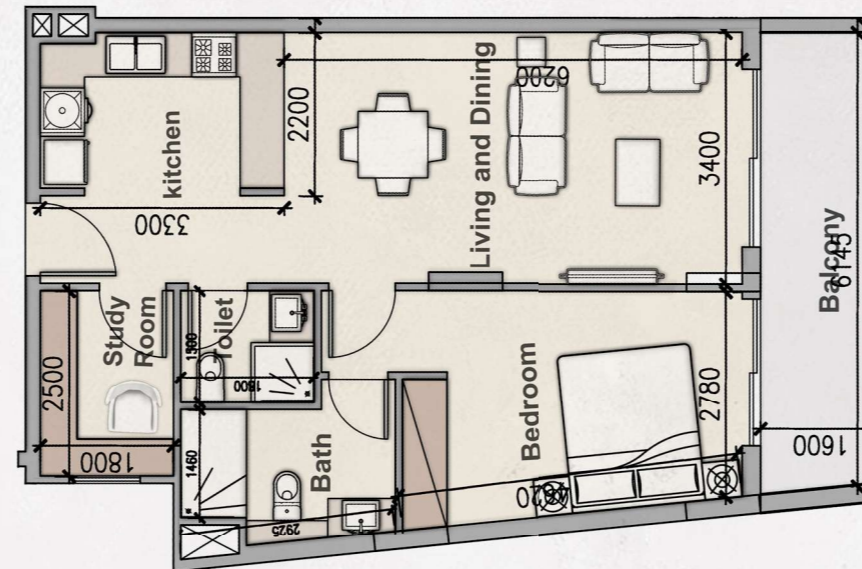

GROUND FLOOR

الطابق الارضي

Ground Floor

Unit Number-G12

Total Living Area 469.52 SQ.F.

Unit Number-G08

Total Living Area 889.74 SQ.F.

Unit Number-G01

Total Living Area 946.90 SQ.F.

Unit Number-G04

Total Living Area 1214.60 SQ.F.

FIRST FLOOR

الطابق الاول

First Floor

Unit Number-116

Total Living Area 815.80 SQ.F.

Unit Number-110

Total Living Area 858.64 SQ.F.

Unit Number-106

Total Living Area 1113.31 SQ.F.

Unit Number-117

Total Living Area 1951.6 SQ.F.

SECOND & THIRD FLOOR

الطابق الثاني و الثالث

Second & Third Floor

Unit Number-216-316

Total Living Area 843.03 SQ.F.

Unit Number-211-311

Total Living Area 848.63 SQ.F.

Unit Number-207-307

Total Living Area 1099.75 SQ.F.

Unit Number-218-318