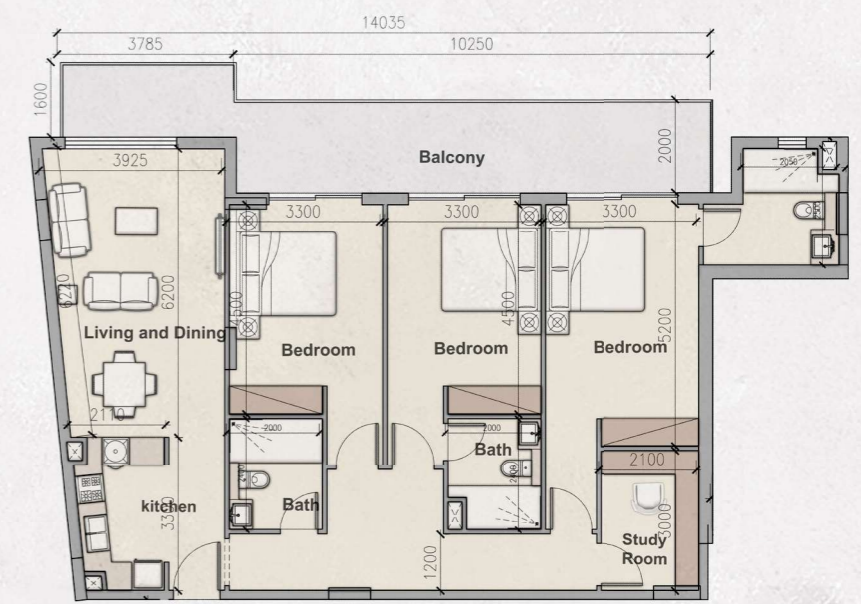

GROUND FLOOR

الطابق الارضي

Ground Floor

Unit Number-G12

Total Living Area 469.52 SQ.F.

Unit Number-G08

Total Living Area 889.74 SQ.F.

Unit Number-G01

Unit Number-110

Total Living Area 858.64 SQ.F.

Unit Number-106

Total Living Area 1113.31 SQ.F.

Unit Number-117

Total Living Area 1951.6 SQ.F.

SECOND & THIRD FLOOR

الطابق الثاني و الثالث

Second & Third Floor

Unit Number-216-316

Total Living Area 843.03 SQ.F.

Unit Number-211-311

Total Living Area 848.63 SQ.F.

Unit Number-207-307

Total Living Area 1099.75 SQ.F.

Unit Number-218-318

Total Living Area 1693.70 SQ.F.

FOURTH FLOOR

الطابق الرابع

Fourth Floor

Unit Number-410

Total Living Area 1491.77 SQ.F.

Unit Number-408

Total Living Area 1104.59 SQ.F.