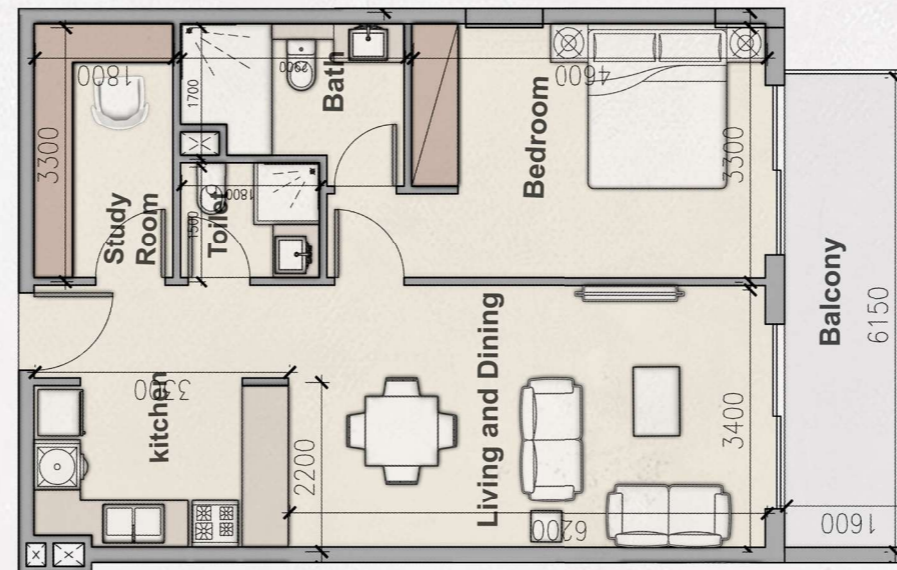

GROUND FLOOR

الطابق الارضي

Ground Floor

Unit Number-G12

Total Living Area 469.52 SQ.F.

Unit Number-G08

Total Living Area 889.74 SQ.F.

Unit Number-G01

Total Living Area 946.90 SQ.F.

Unit Number-G04

Total Living Area 1214.60 SQ.F.

FIRST FLOOR

الطابق الاول

First Floor

Unit Number-116

Total Living Area 815.80 SQ.F.

Unit Number-110

Total Living Area 858.64 SQ.F.

Unit Number-106

Total Living Area 1113.31 SQ.F.

Unit Number-117

Total Living Area 1951.6 SQ.F.

SECOND & THIRD FLOOR

الطابق الثاني و الثالث

Second & Third Floor

Unit Number-216-316

Total Living Area 843.03 SQ.F.

Unit Number-211-311

Total Living Area 848.63 SQ.F.

Unit Number-207-307

Total Living Area 1099.75 SQ.F.

Unit Number-218-318