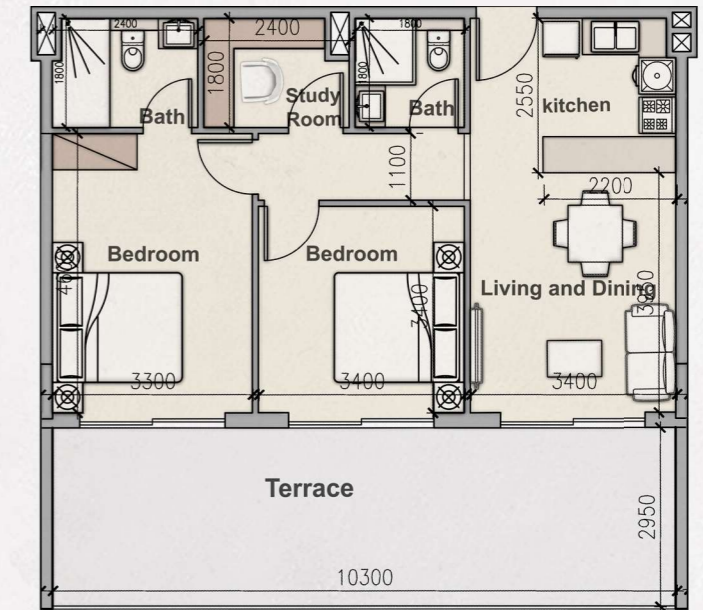

Unit Number-110

Total Living Area 858.64 SQ.F.

Unit Number-106

Total Living Area 1113.31 SQ.F.

Unit Number-117

Total Living Area 1951.6 SQ.F.

SECOND & THIRD FLOOR

الطابق الثاني و الثالث

Second & Third Floor

Unit Number-216-316

Total Living Area 843.03 SQ.F.

Unit Number-211-311

Total Living Area 848.63 SQ.F.

Unit Number-207-307

Total Living Area 1099.75 SQ.F.

Unit Number-218-318

Total Living Area 1693.70 SQ.F.

FOURTH FLOOR

الطابق الرابع

Fourth Floor

Unit Number-410

Total Living Area 1491.77 SQ.F.

Unit Number-408

Total Living Area 1104.59 SQ.F.

Unit Number-405

Total Living Area 1574.87 SQ.F.

Unit Number-411

Total Living Area 1693.70 SQ.F.