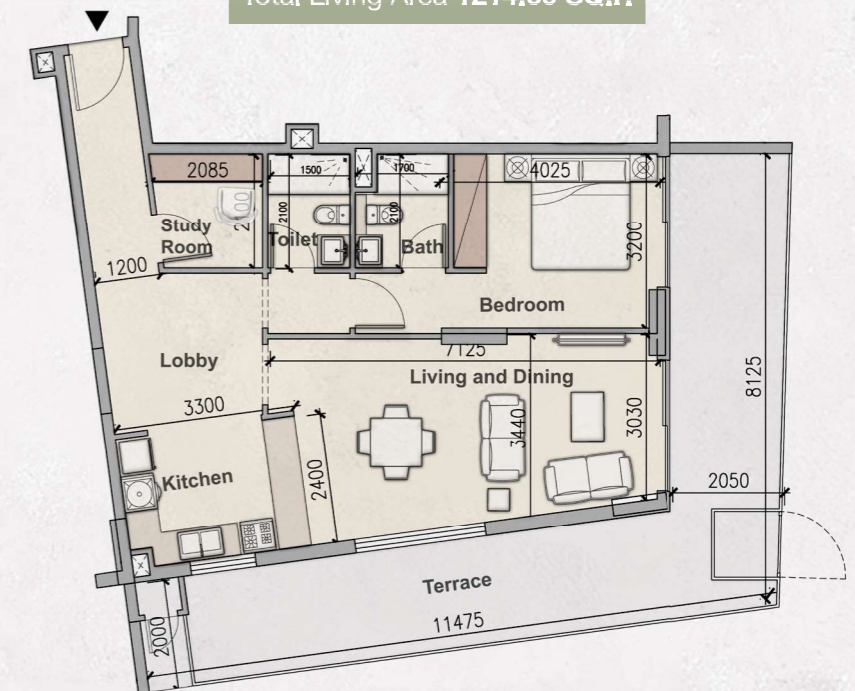

GROUND FLOOR

الطابق الارضي

Ground Floor

Unit Number-G12

Total Living Area 469.52 SQ.F.

Unit Number-G08

Total Living Area 889.74 SQ.F.

Unit Number-G01

Total Living Area 946.90 SQ.F.

Unit Number-G04

Total Living Area 1214.60 SQ.F.

FIRST FLOOR

الطابق الاول

First Floor

Unit Number-116

Total Living Area 815.80 SQ.F.

Unit Number-110

Total Living Area 858.64 SQ.F.

Unit Number-106

Total Living Area 1113.31 SQ.F.

Unit Number-117

Total Living Area 1951.6 SQ.F.

SECOND & THIRD FLOOR

الطابق الثاني و الثالث