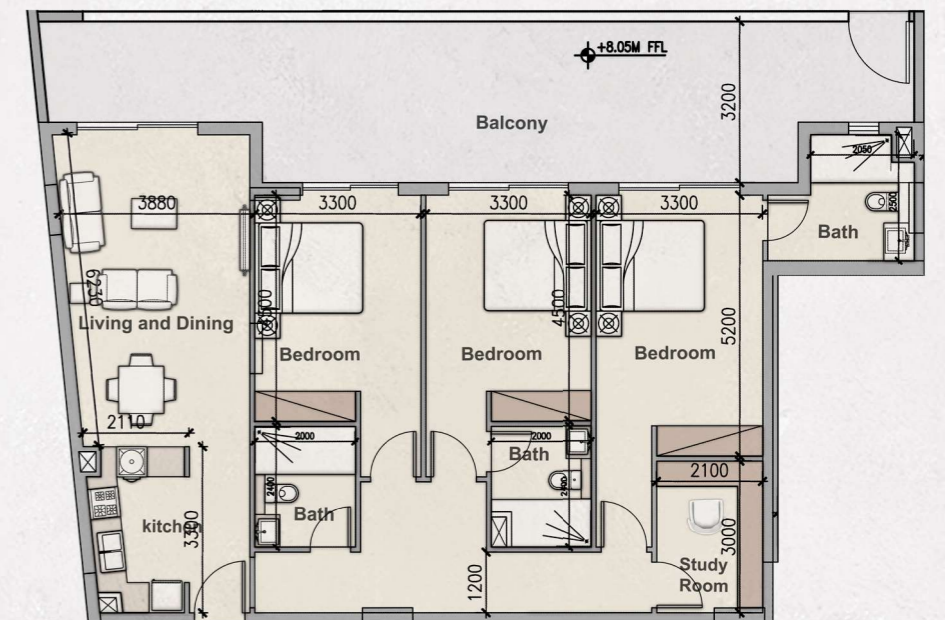

GROUND FLOOR

الطابق الارضي

Ground Floor

Unit Number-G12

Total Living Area 469.52 SQ.F.

Unit Number-G08

Total Living Area 889.74 SQ.F.

Unit Number-G01

Total Living Area 946.90 SQ.F.

Unit Number-G04

Total Living Area 1214.60 SQ.F.

FIRST FLOOR

الطابق الاول

First Floor

Unit Number-116

Total Living Area 815.80 SQ.F.

Unit Number-110

Total Living Area 858.64 SQ.F.

Unit Number-106

Total Living Area 1113.31 SQ.F.

Unit Number-117

Total Living Area 1951.6 SQ.F.

SECOND & THIRD FLOOR

الطابق الثاني و الثالث

Second & Third Floor

Unit Number-216-316

Total Living Area 843.03 SQ.F.

Unit Number-211-311

Total Living Area 848.63 SQ.F.

Unit Number-207-307

Total Living Area 1099.75 SQ.F.

Unit Number-218-318