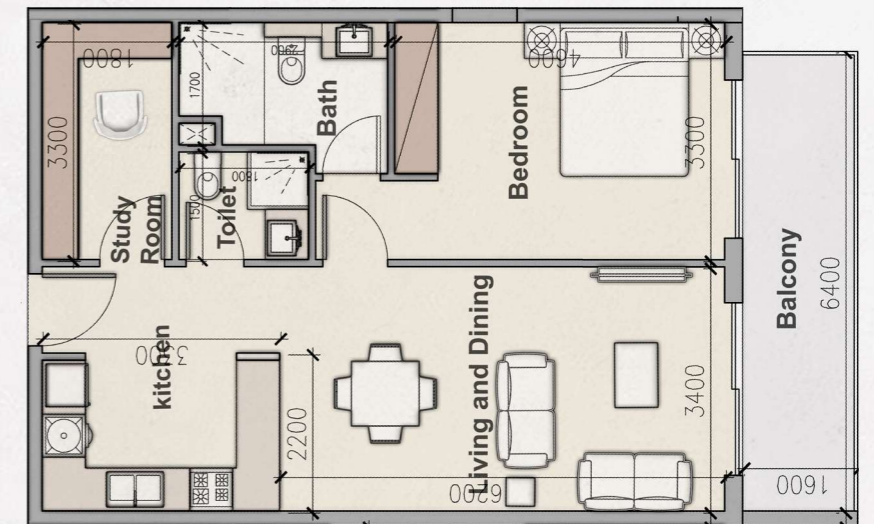

GROUND FLOOR

الطابق الارضي

Ground Floor

Unit Number-G12

Total Living Area 469.52 SQ.F.

Unit Number-G08

Total Living Area 889.74 SQ.F.

Unit Number-G01

Unit Number-110

Total Living Area 858.64 SQ.F.

Unit Number-106

Total Living Area 1113.31 SQ.F.

Unit Number-117

Total Living Area 1951.6 SQ.F.

SECOND & THIRD FLOOR

الطابق الثاني و الثالث

Second & Third Floor

Unit Number-216-316

Total Living Area 843.03 SQ.F.

Unit Number-211-311

Total Living Area 848.63 SQ.F.

Unit Number-207-307

Total Living Area 1099.75 SQ.F.

Unit Number-218-318

Total Living Area 1693.70 SQ.F.

FOURTH FLOOR

الطابق الرابع

Fourth Floor

Unit Number-410

Total Living Area 1491.77 SQ.F.

Unit Number-408

Total Living Area 1104.59 SQ.F.