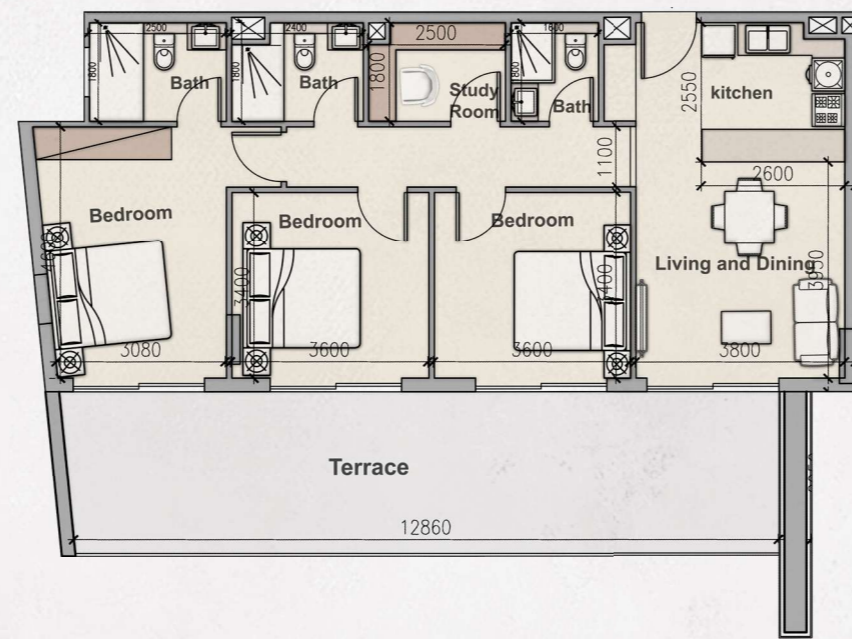

Second & Third Floor

Unit Number-216-316

Total Living Area 843.03 SQ.F.

Unit Number-211-311

Total Living Area 848.63 SQ.F.

Unit Number-207-307

Total Living Area 1099.75 SQ.F.

Unit Number-218-318

Total Living Area 1693.70 SQ.F.

FOURTH FLOOR

الطابق الرابع

Fourth Floor

Unit Number-410

Total Living Area 1491.77 SQ.F.

Unit Number-408

Total Living Area 1104.59 SQ.F.

Unit Number-405

Total Living Area 1574.87 SQ.F.

Unit Number-411

Total Living Area 1693.70 SQ.F.