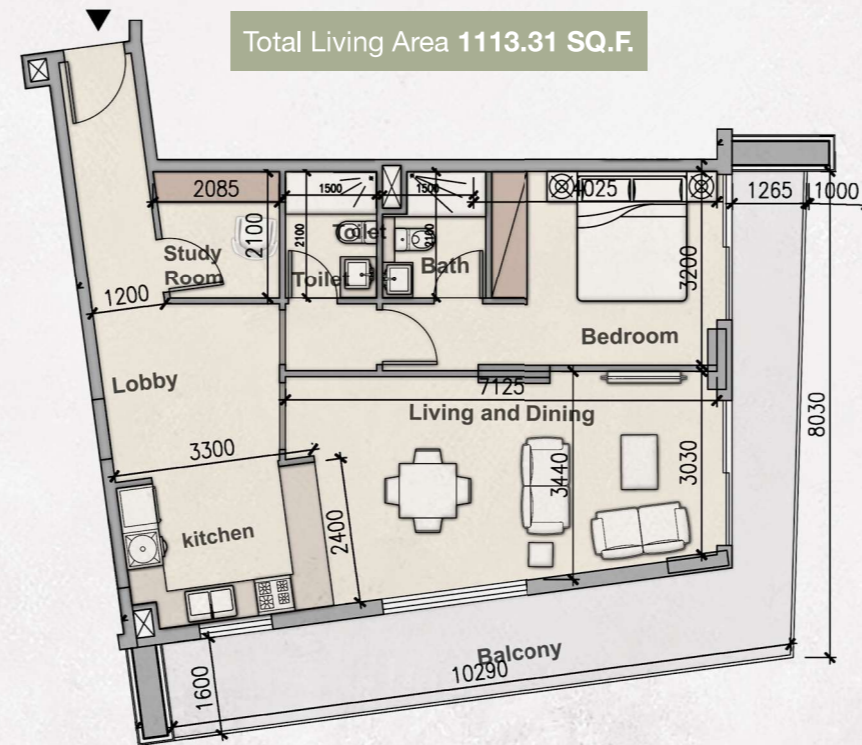

GROUND FLOOR

الطابق الارضي

Ground Floor

Unit Number-G12

Total Living Area 469.52 SQ.F.

Unit Number-G08

Total Living Area 889.74 SQ.F.

Unit Number-G01

Total Living Area 946.90 SQ.F.

Unit Number-G04

Total Living Area 1214.60 SQ.F.

FIRST FLOOR

الطابق الاول

First Floor

Unit Number-116

Total Living Area 815.80 SQ.F.

Unit Number-110

Total Living Area 858.64 SQ.F.

Unit Number-106

Total Living Area 1113.31 SQ.F.

Unit Number-117

Total Living Area 1951.6 SQ.F.

SECOND & THIRD FLOOR

الطابق الثاني و الثالث

Second & Third Floor

Unit Number-216-316

Total Living Area 843.03 SQ.F.

Unit Number-211-311

Total Living Area 848.63 SQ.F.

Unit Number-207-307

Total Living Area 1099.75 SQ.F.

Unit Number-218-318