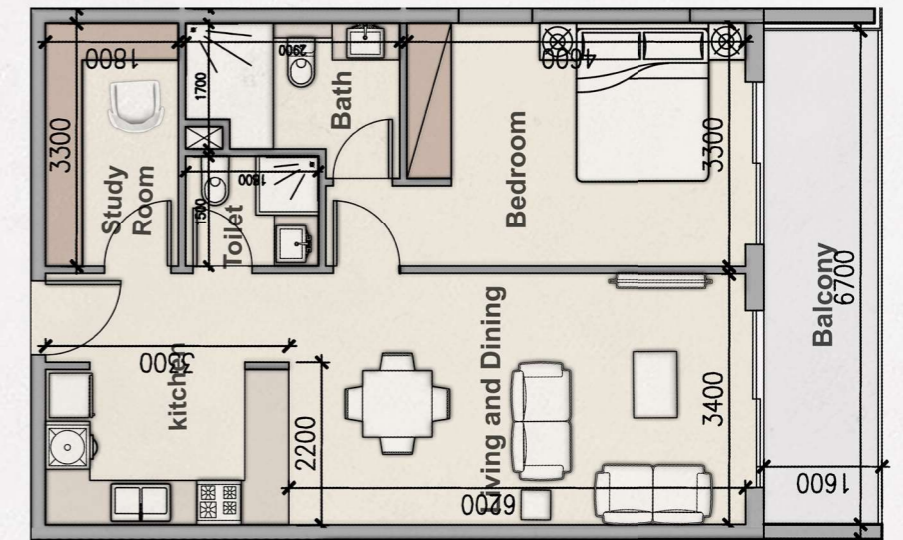

GROUND FLOOR

الطابق الارضي

Ground Floor

Unit Number-G12

Total Living Area 469.52 SQ.F.

Unit Number-G08

Total Living Area 889.74 SQ.F.

Unit Number-G01

Total Living Area 946.90 SQ.F.

Unit Number-G04

Total Living Area 1214.60 SQ.F.

FIRST FLOOR

الطابق الاول

First Floor

Unit Number-116

Total Living Area 815.80 SQ.F.

Unit Number-110

Total Living Area 858.64 SQ.F.

Unit Number-106

Total Living Area 1113.31 SQ.F.

Unit Number-117

Total Living Area 1951.6 SQ.F.

SECOND & THIRD FLOOR

الطابق الثاني و الثالث

Second & Third Floor

Unit Number-216-316

Total Living Area 843.03 SQ.F.

Unit Number-211-311

Total Living Area 848.63 SQ.F.

Unit Number-207-307

Total Living Area 1099.75 SQ.F.

Unit Number-218-318