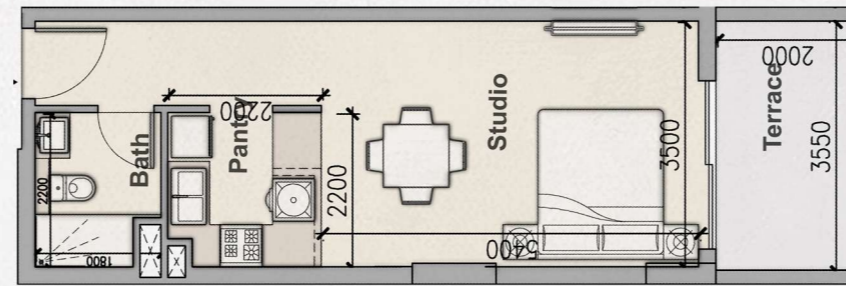

GROUND FLOOR

الطابق الارضي

Ground Floor

Unit Number-G12

Total Living Area 469.52 SQ.F.

Unit Number-G08

Total Living Area 889.74 SQ.F.

Unit Number-G01

Total Living Area 946.90 SQ.F.

Unit Number-G04

Total Living Area 1214.60 SQ.F.

FIRST FLOOR

الطابق الاول

First Floor

Unit Number-116

Total Living Area 815.80 SQ.F.

Unit Number-110

Total Living Area 858.64 SQ.F.

Unit Number-106

Total Living Area 1113.31 SQ.F.

Unit Number-117

Total Living Area 1951.6 SQ.F.

SECOND & THIRD FLOOR

الطابق الثاني و الثالث