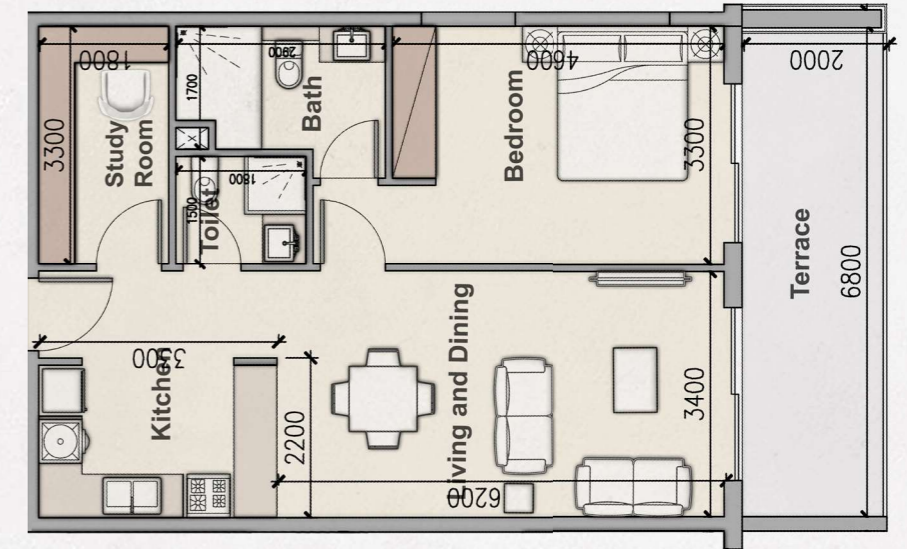

GROUND FLOOR

الطابق الارضي

Ground Floor

Unit Number-G12

Total Living Area 469.52 SQ.F.

Unit Number-G08

Total Living Area 889.74 SQ.F.

Unit Number-G01

Total Living Area 946.90 SQ.F.

Unit Number-G04

Total Living Area 1214.60 SQ.F.

FIRST FLOOR

الطابق الاول

First Floor

Unit Number-116

Total Living Area 815.80 SQ.F.

Unit Number-110

Total Living Area 858.64 SQ.F.

Unit Number-106

Total Living Area 1113.31 SQ.F.

Unit Number-117

Total Living Area 1951.6 SQ.F.

SECOND & THIRD FLOOR

الطابق الثاني و الثالث

Total Living Area 1693.70 SQ.F.

FOURTH FLOOR

الطابق الرابع

Fourth Floor

Unit Number-410

Total Living Area 1491.77 SQ.F.

Unit Number-408

Total Living Area 1104.59 SQ.F.