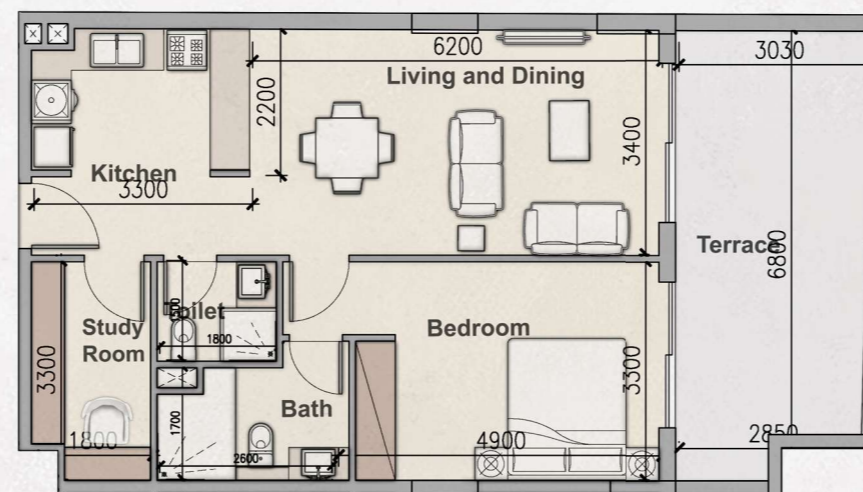

GROUND FLOOR

الطابق الارضي

Ground Floor

Unit Number-G12

Total Living Area 469.52 SQ.F.

Unit Number-G08

Total Living Area 889.74 SQ.F.

Unit Number-G01

Total Living Area 946.90 SQ.F.

Unit Number-G04

Total Living Area 1214.60 SQ.F.

FIRST FLOOR

الطابق الاول

First Floor

Unit Number-116

Total Living Area 815.80 SQ.F.

Unit Number-110

Total Living Area 858.64 SQ.F.

Unit Number-106

Total Living Area 1113.31 SQ.F.

Unit Number-117

Total Living Area 1951.6 SQ.F.

SECOND & THIRD FLOOR

الطابق الثاني و الثالث

Total Living Area 1693.70 SQ.F.

FOURTH FLOOR

الطابق الرابع

Fourth Floor

Unit Number-410

Total Living Area 1491.77 SQ.F.

Unit Number-408

Total Living Area 1104.59 SQ.F.