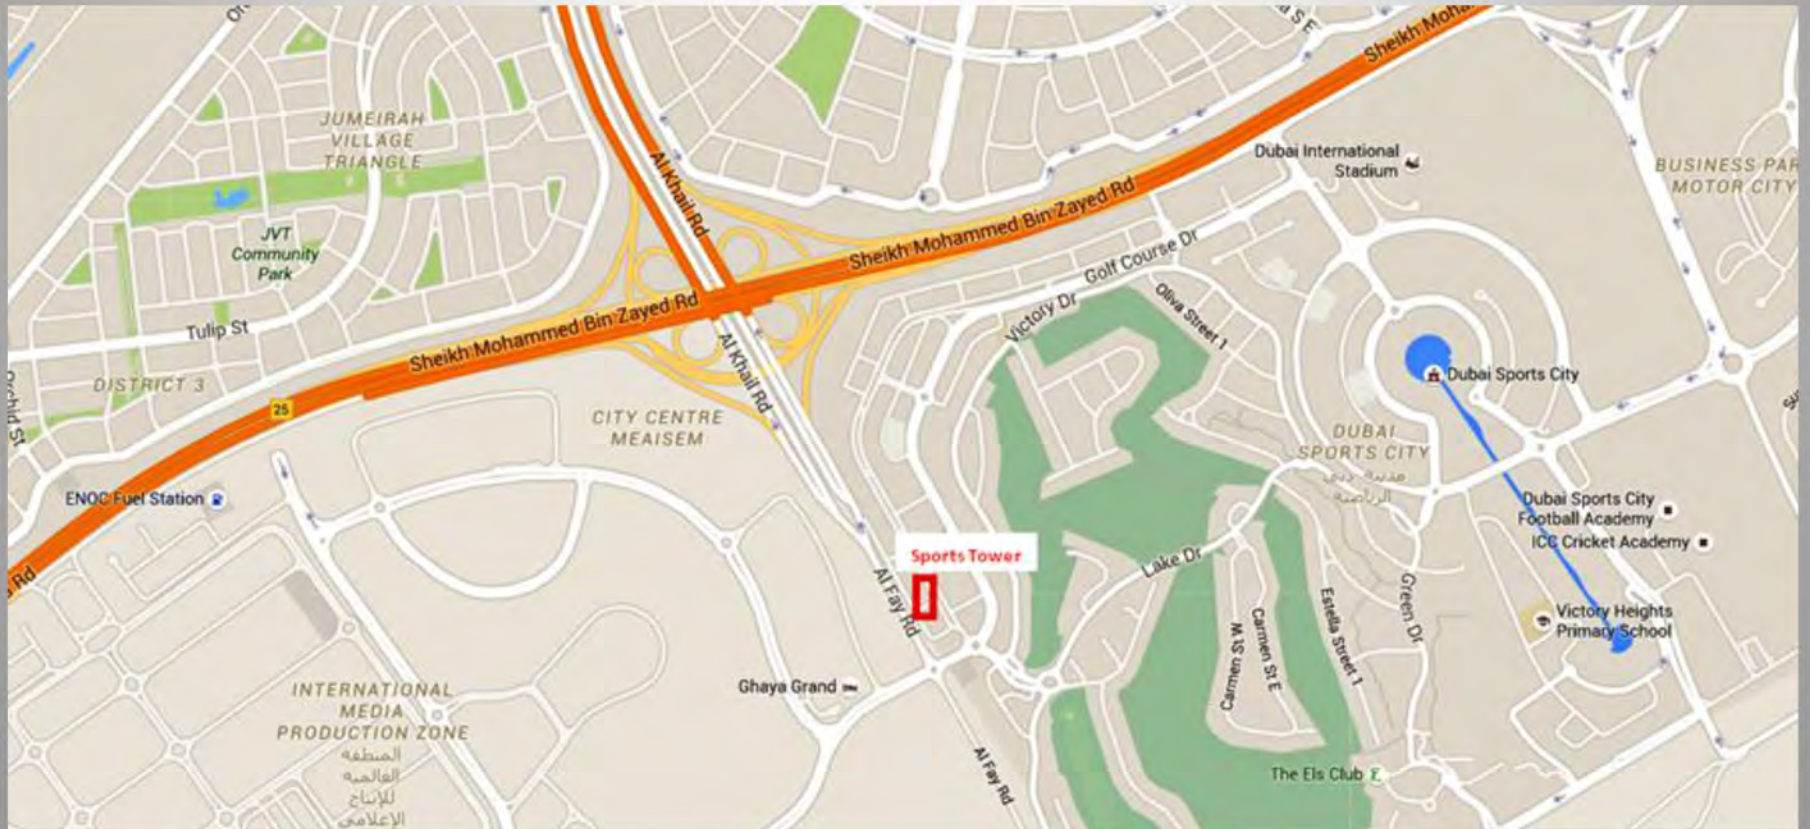

UNIESTAE SPORTS TOWER

UniEstate Sports Tower Location Map

UNIESTAE SPORTS TOWER

Expected Completion : May 2017

This unique tower will be built with proven quality using products by certified manufacturers. This remarkable premium domicile has been made for a special way of life combining architectural curiosity, luxury, sports and spa. There are **154** apartments of different sizes, all supplied with high-quality, luxury features.