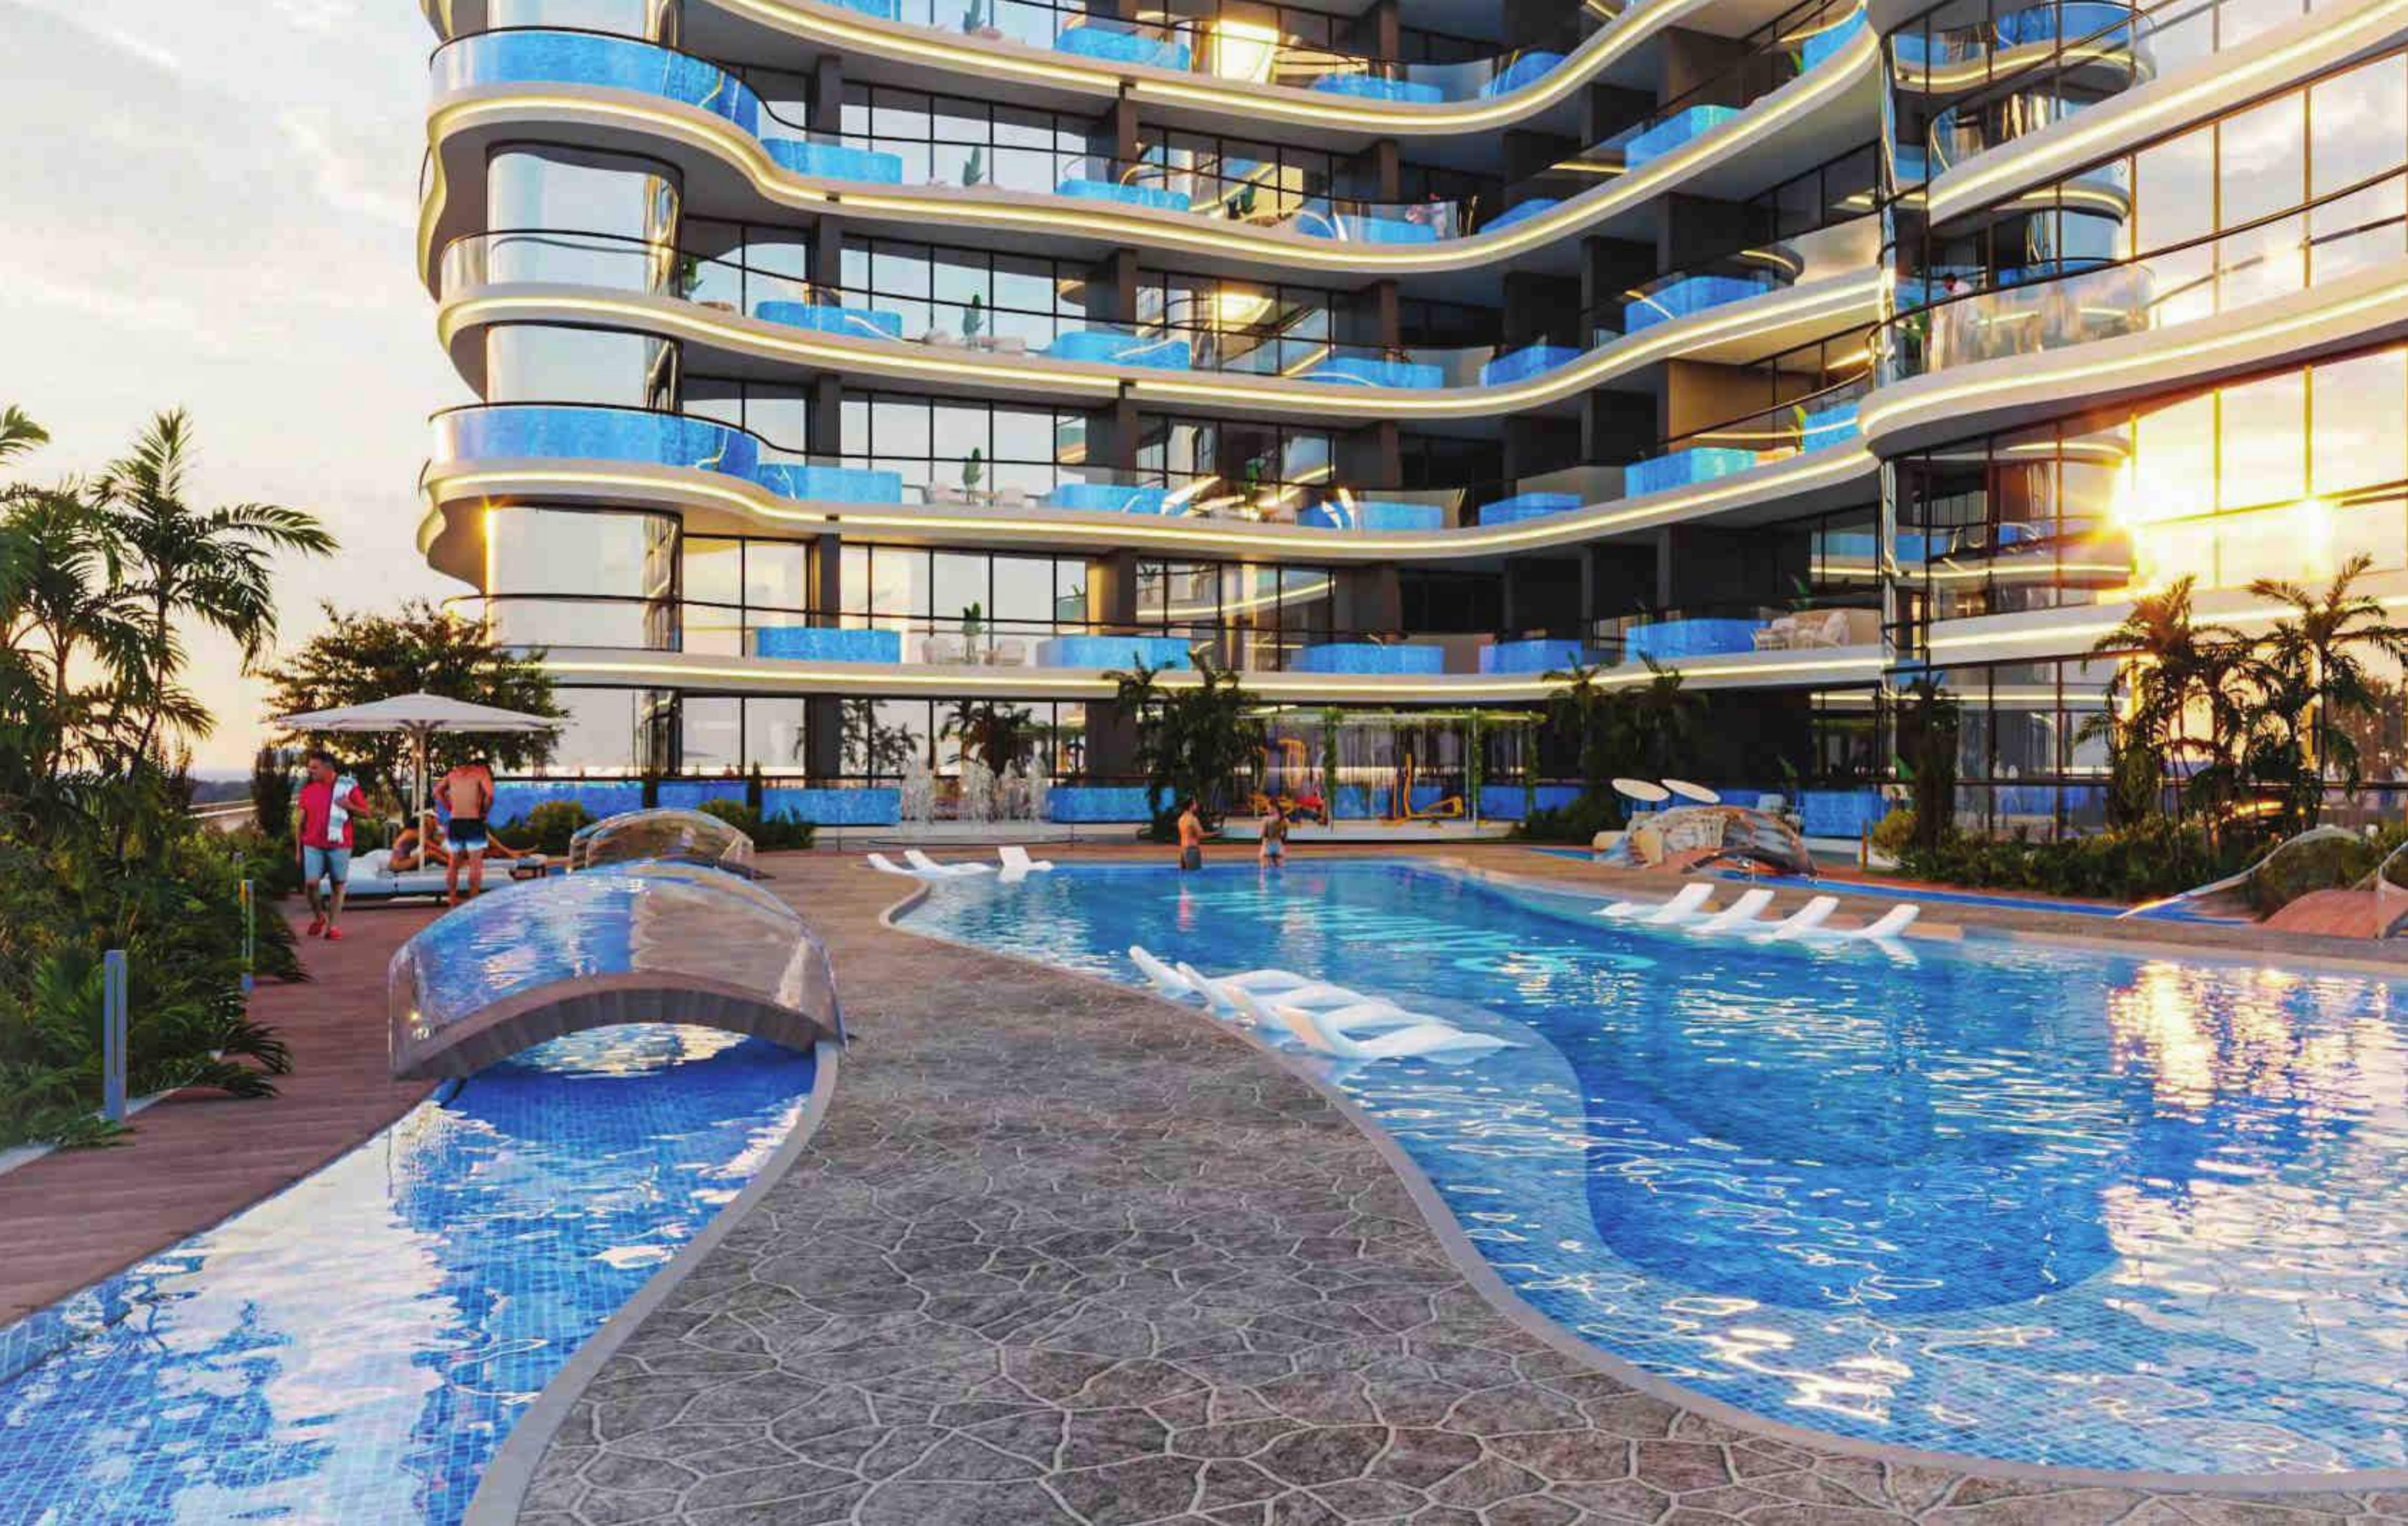

SAMANA
SARARI
TWIN TOWERS

EXPANDING THE VISTAS

SAMANA
DEVELOPERS

FEEL THE GREEN SYMPHONY

Where life flourishes standing tall on the pillars of harmony, seamlessly blending urban luxury with the enchanting rhythm of the natural world.

WELCOME TO SAMANA BARARI TWIN TOWERS

SAMANA Barari Twin Towers by SAMANA Developers invites you to an elevated living experience, where luxury and nature come together seamlessly. Discover a life that surpasses expectations, a refined sanctuary of luxury that goes beyond the ordinary.

IMMERSE IN GRANDEUR

Immerse yourself in serenity where every moment reflects the elevated lifestyle you deserve. A world where modern sophistication meets natural tranquillity, right at the heart of Barari Twin Towers.

SAMANA

SAMANA

YOUR GREEN CANVAS

Transcending the conventional, SAMANA Barari Twin Towers celebrate the symbiosis between modern architecture and nature. Enveloped in a sea of green, it seamlessly integrates with nature's rhythm. It is your private haven, adorned with lush greenery, echoing the commitment to an eco-conscious lifestyle.