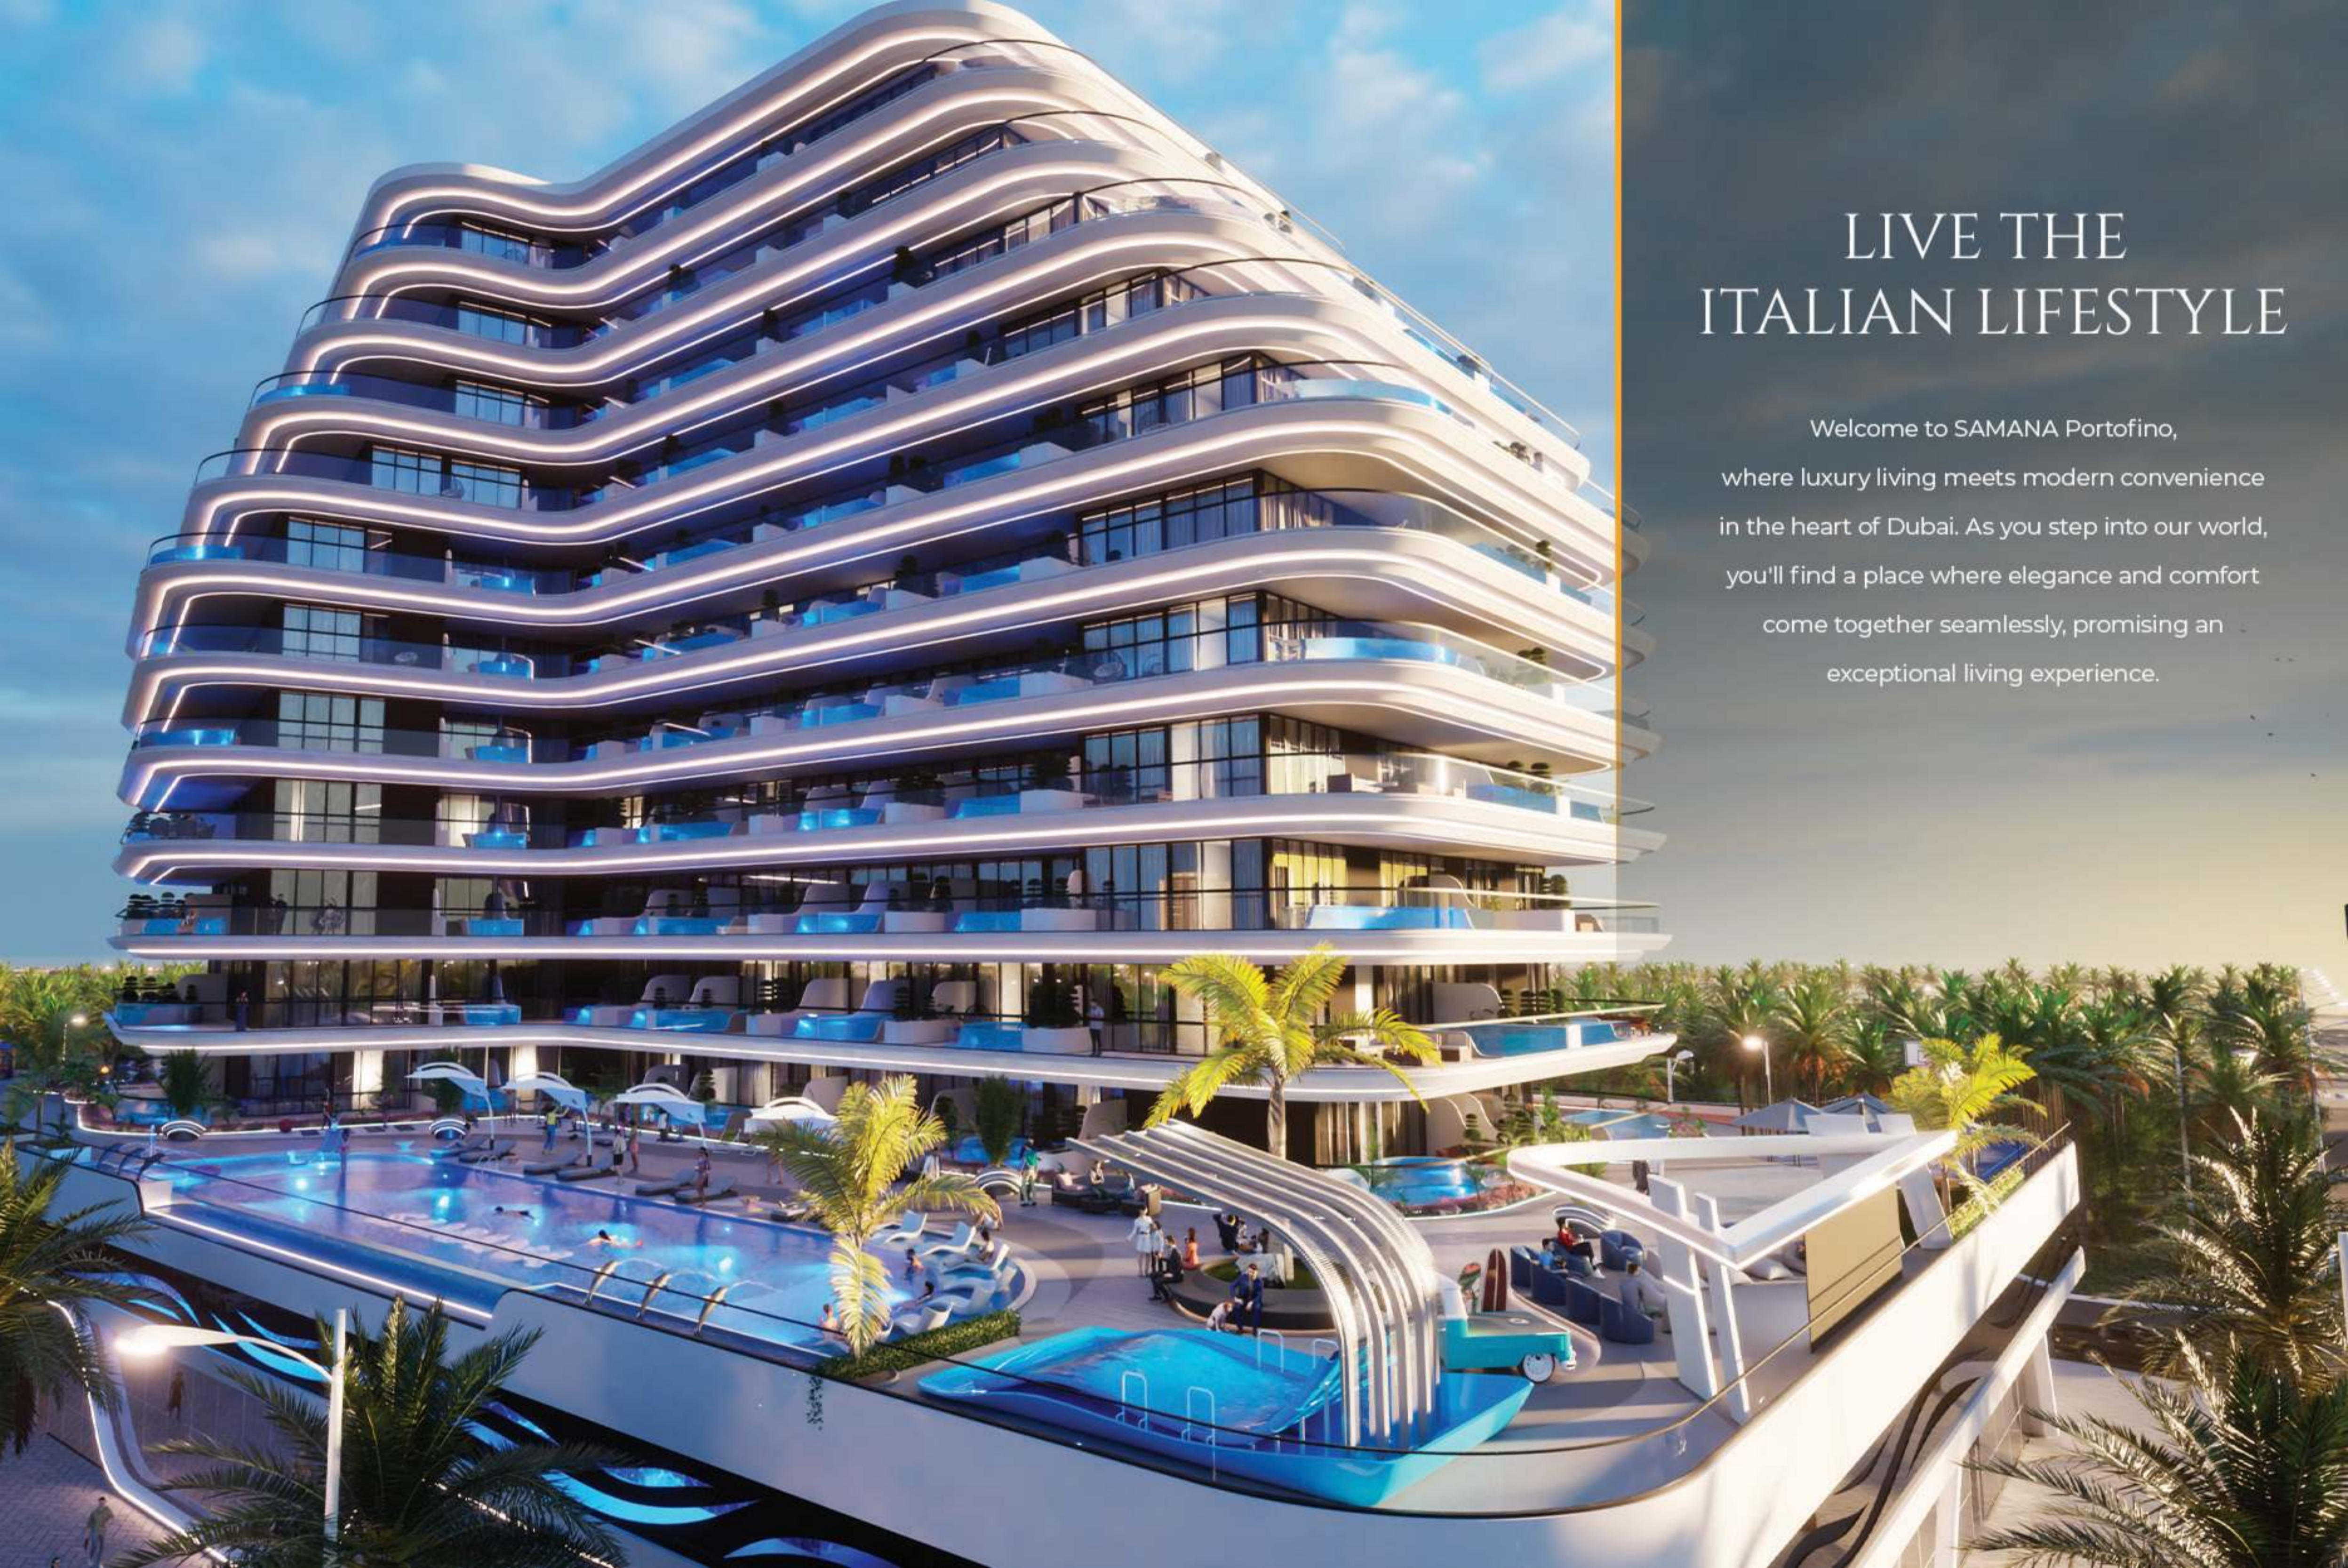

SAMANA
DEVELOPERS

Embrace the Timeless Charm

LIVE THE ITALIAN LIFESTYLE

Welcome to SAMANA Portofino,
where luxury living meets modern convenience
in the heart of Dubai. As you step into our world,
you'll find a place where elegance and comfort
come together seamlessly, promising an
exceptional living experience.

A MARVEL OF EXTRAORDINARY CHARM

SAMANA Portofino's stunning architecture is a testament to modern elegance. The exterior design combines sleek lines with natural elements, creating a visual masterpiece that stands out in the Dubai Production City skyline. With lush landscaped gardens and a serene pool area, every moment spent outdoors is a visual delight, offering a sense of calmness.

PROMISING MOMENTS OF SERENITY

A scenic view of Portofino, Italy, featuring colorful buildings, a harbor with boats, and a stone archway in the foreground. The image is a composite of several elements: a stone archway on the left with pink flowers, a harbor with several boats, colorful buildings (yellow, red, white) on a hillside, and a stone archway on the right with pink flowers. The sky is a mix of blue and orange, suggesting a sunset or sunrise. The water is a deep blue-green color. The overall scene is a picturesque coastal town.

A SYMPHONY OF COLORS

The shades of Portofino perfectly represent a symphony of colors inspired by the artistic heritage, cultural history, and natural landscapes of the Italian Riviera. Standing tall as an inventive masterpiece, SAMANA Portofino offers a visual treat with its symmetry of colors and patterns.