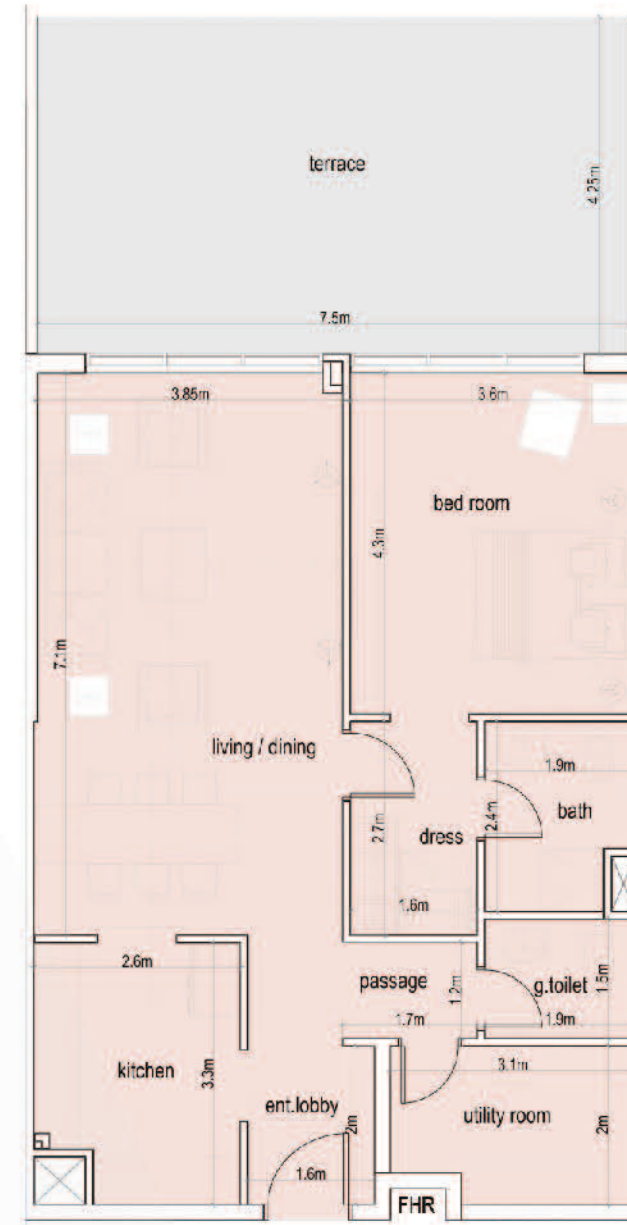

# LAYA

Residences  
Dubai

AREA PLAN

AREA PROGRAM	
UNIT AREA	66.79 sm
BALCONY / TERRACE AREA	16.10 sm
TOTAL	82.89 sm

AREA PLAN

AREA PROGRAM	
UNIT AREA	82.78 sm
BALCONY / TERRACE AREA	10.33 sm
TOTAL	93.11 sm

# LAYA

Residences  
Dubai

AREA PLAN

AREA PROGRAM	
UNIT AREA	82.78 sm
BALCONY / TERRACE AREA	20.40 sm
TOTAL	103.18 sm

AREA PLAN

AREA PROGRAM	
UNIT AREA	82.78 sm
BALCONY / TERRACE AREA	33.96 sm
TOTAL	116.74 sm