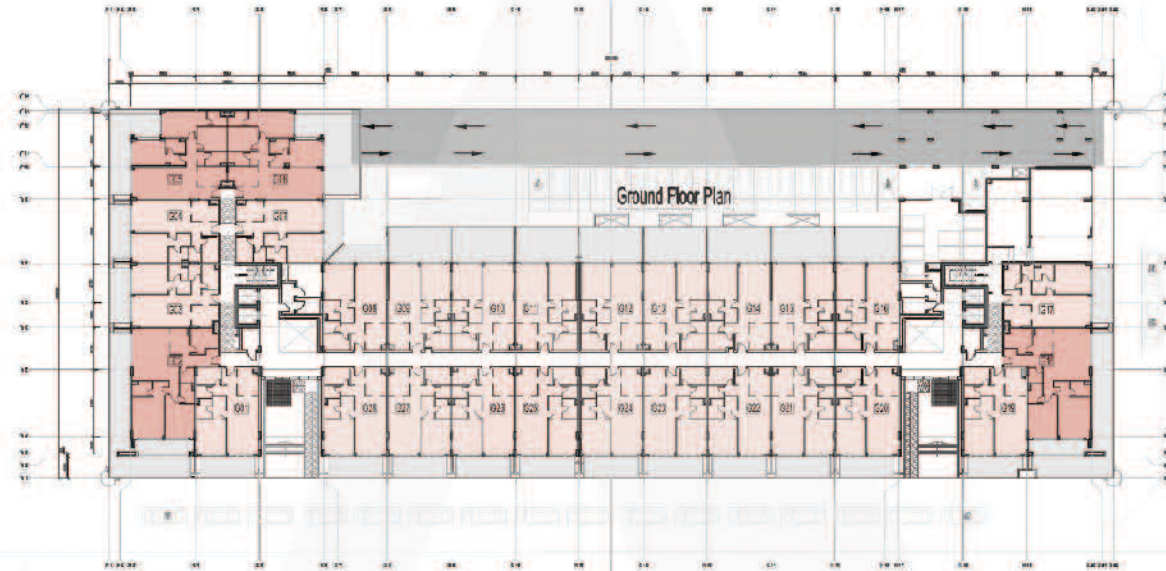

LAYA

Residences
Dubai