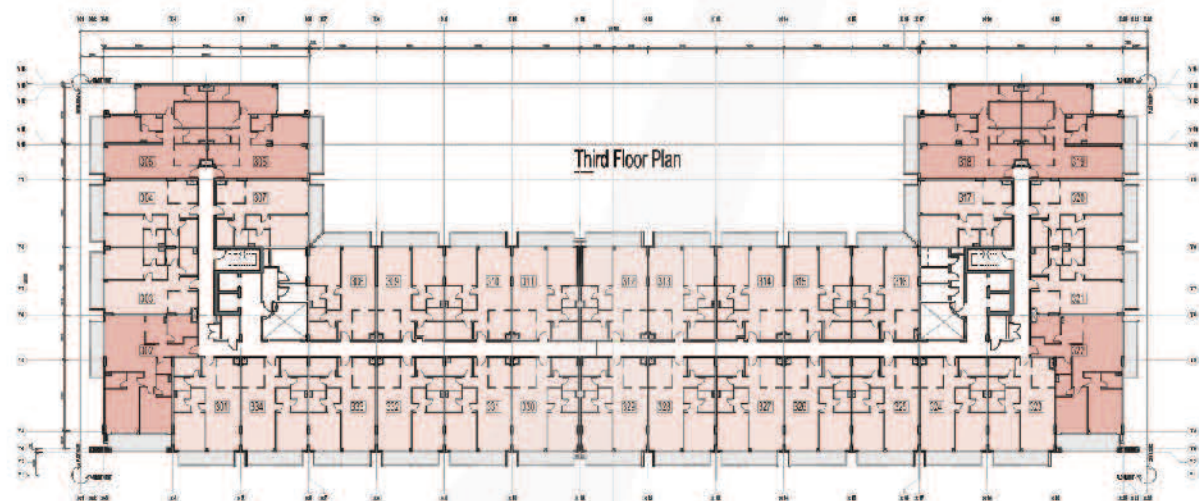

LAYA

Residences
Dubai