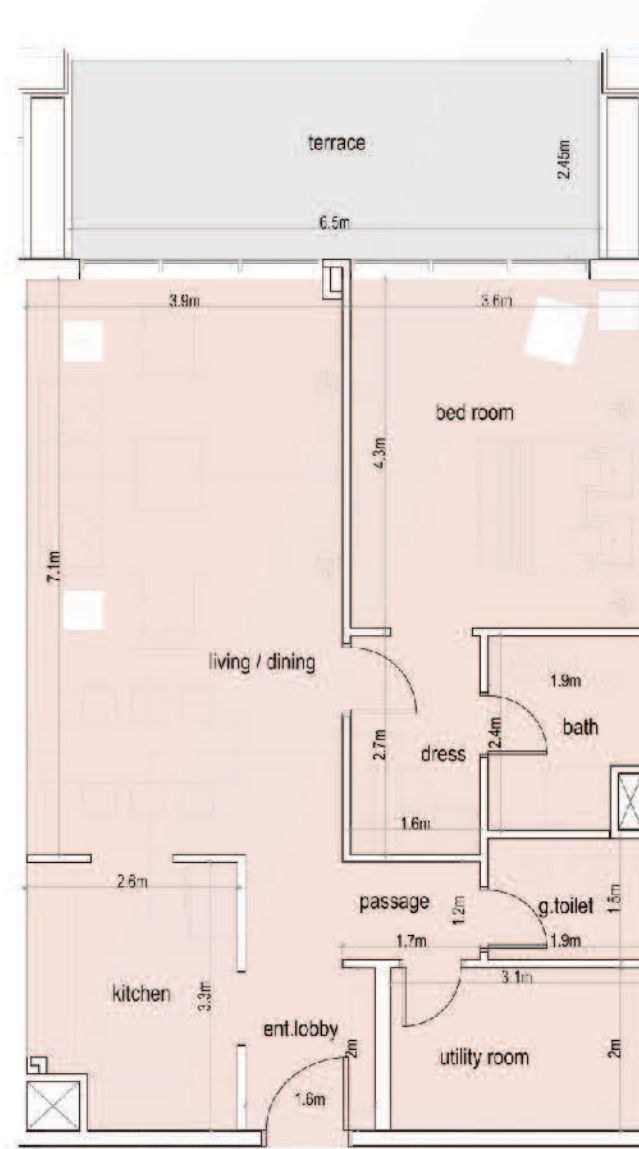

LAYA

Residences
Dubai

AREA PLAN

AREA PROGRAM	
UNIT AREA	82.78 sm
BALCONY / TERRACE AREA	20.40 sm
TOTAL	103.18 sm