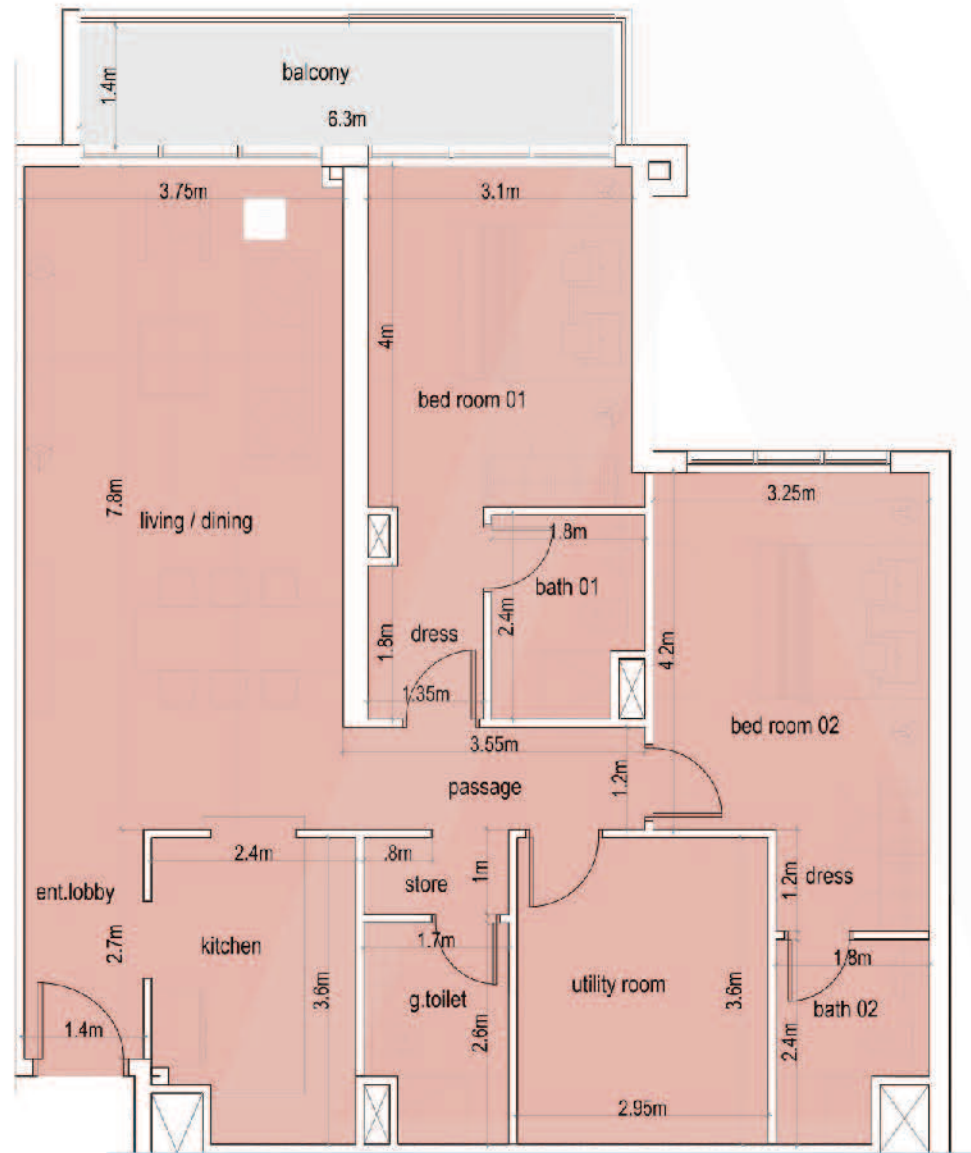

# LAYA

Residences  
Dubai

AREA PLAN

AREA PROGRAM	
UNIT AREA	82.78 sm
BALCONY / TERRACE AREA	20.40 sm
TOTAL	103.18 sm

AREA PLAN

AREA PROGRAM	
UNIT AREA	82.78 sm
BALCONY / TERRACE AREA	33.96 sm
TOTAL	116.74 sm

# LAYA

Residences  
Dubai

AREA PLAN

AREA PROGRAM	
UNIT AREA	111.34 sm
BALCONY / TERRACE AREA	10.33 sm
TOTAL	121.67 sm

AREA PLAN

AREA PROGRAM	
UNIT AREA	119.00 sm
BALCONY / TERRACE AREA	85.15 sm
TOTAL	204.15 sm