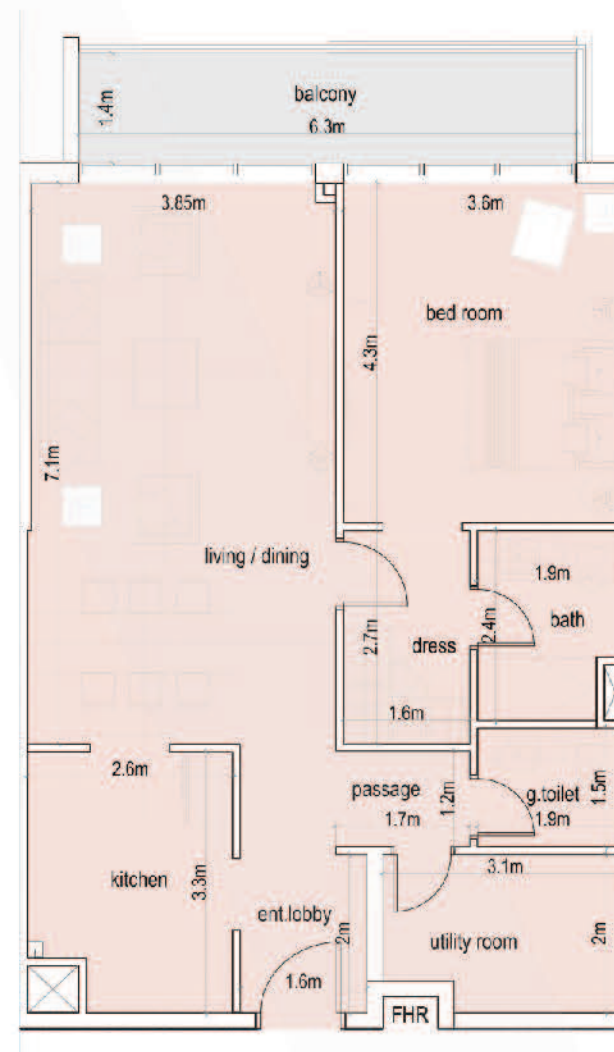

# LAYA

Residences  
Dubai

1 BEDROOM

**2 BEDROOM**

# LAYA

Residences  
Dubai

AREA PLAN

AREA PROGRAM	
UNIT AREA	66.79 sm
BALCONY / TERRACE AREA	16.10 sm
TOTAL	82.89 sm

AREA PLAN

AREA PROGRAM	
UNIT AREA	82.78 sm
BALCONY / TERRACE AREA	10.33 sm
TOTAL	93.11 sm