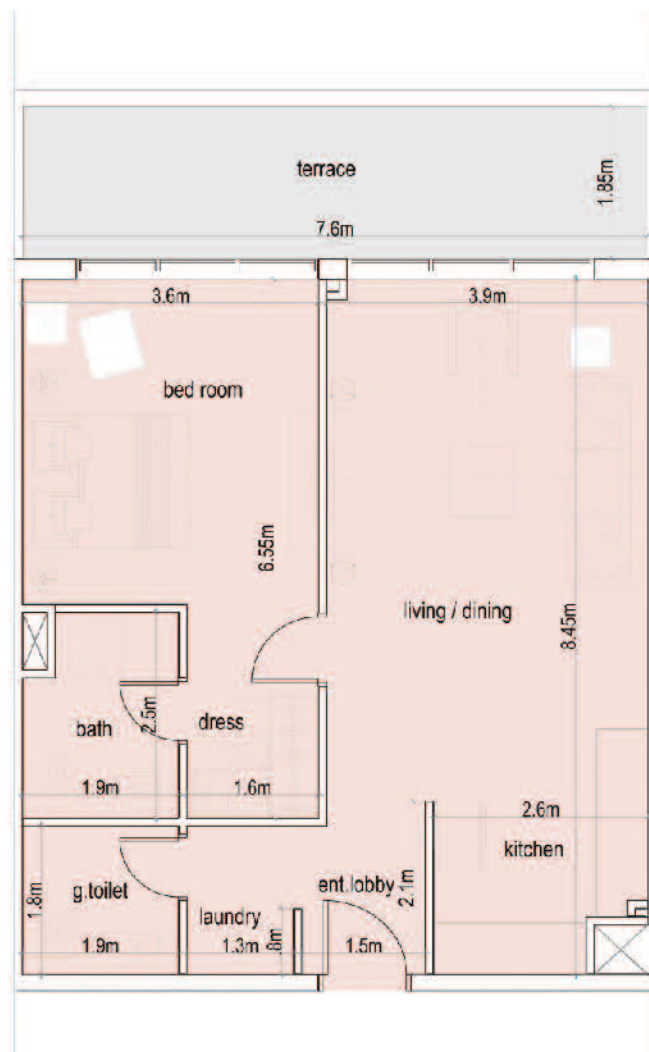

# LAYA

Residences  
Dubai

1 BEDROOM

**2 BEDROOM**

# LAYA

Residences  
Dubai

AREA PLAN

AREA PROGRAM	
UNIT AREA	66.79 sm
BALCONY / TERRACE AREA	16.10 sm
TOTAL	82.89 sm

AREA PLAN

AREA PROGRAM	
UNIT AREA	82.78 sm
BALCONY / TERRACE AREA	10.33 sm
TOTAL	93.11 sm