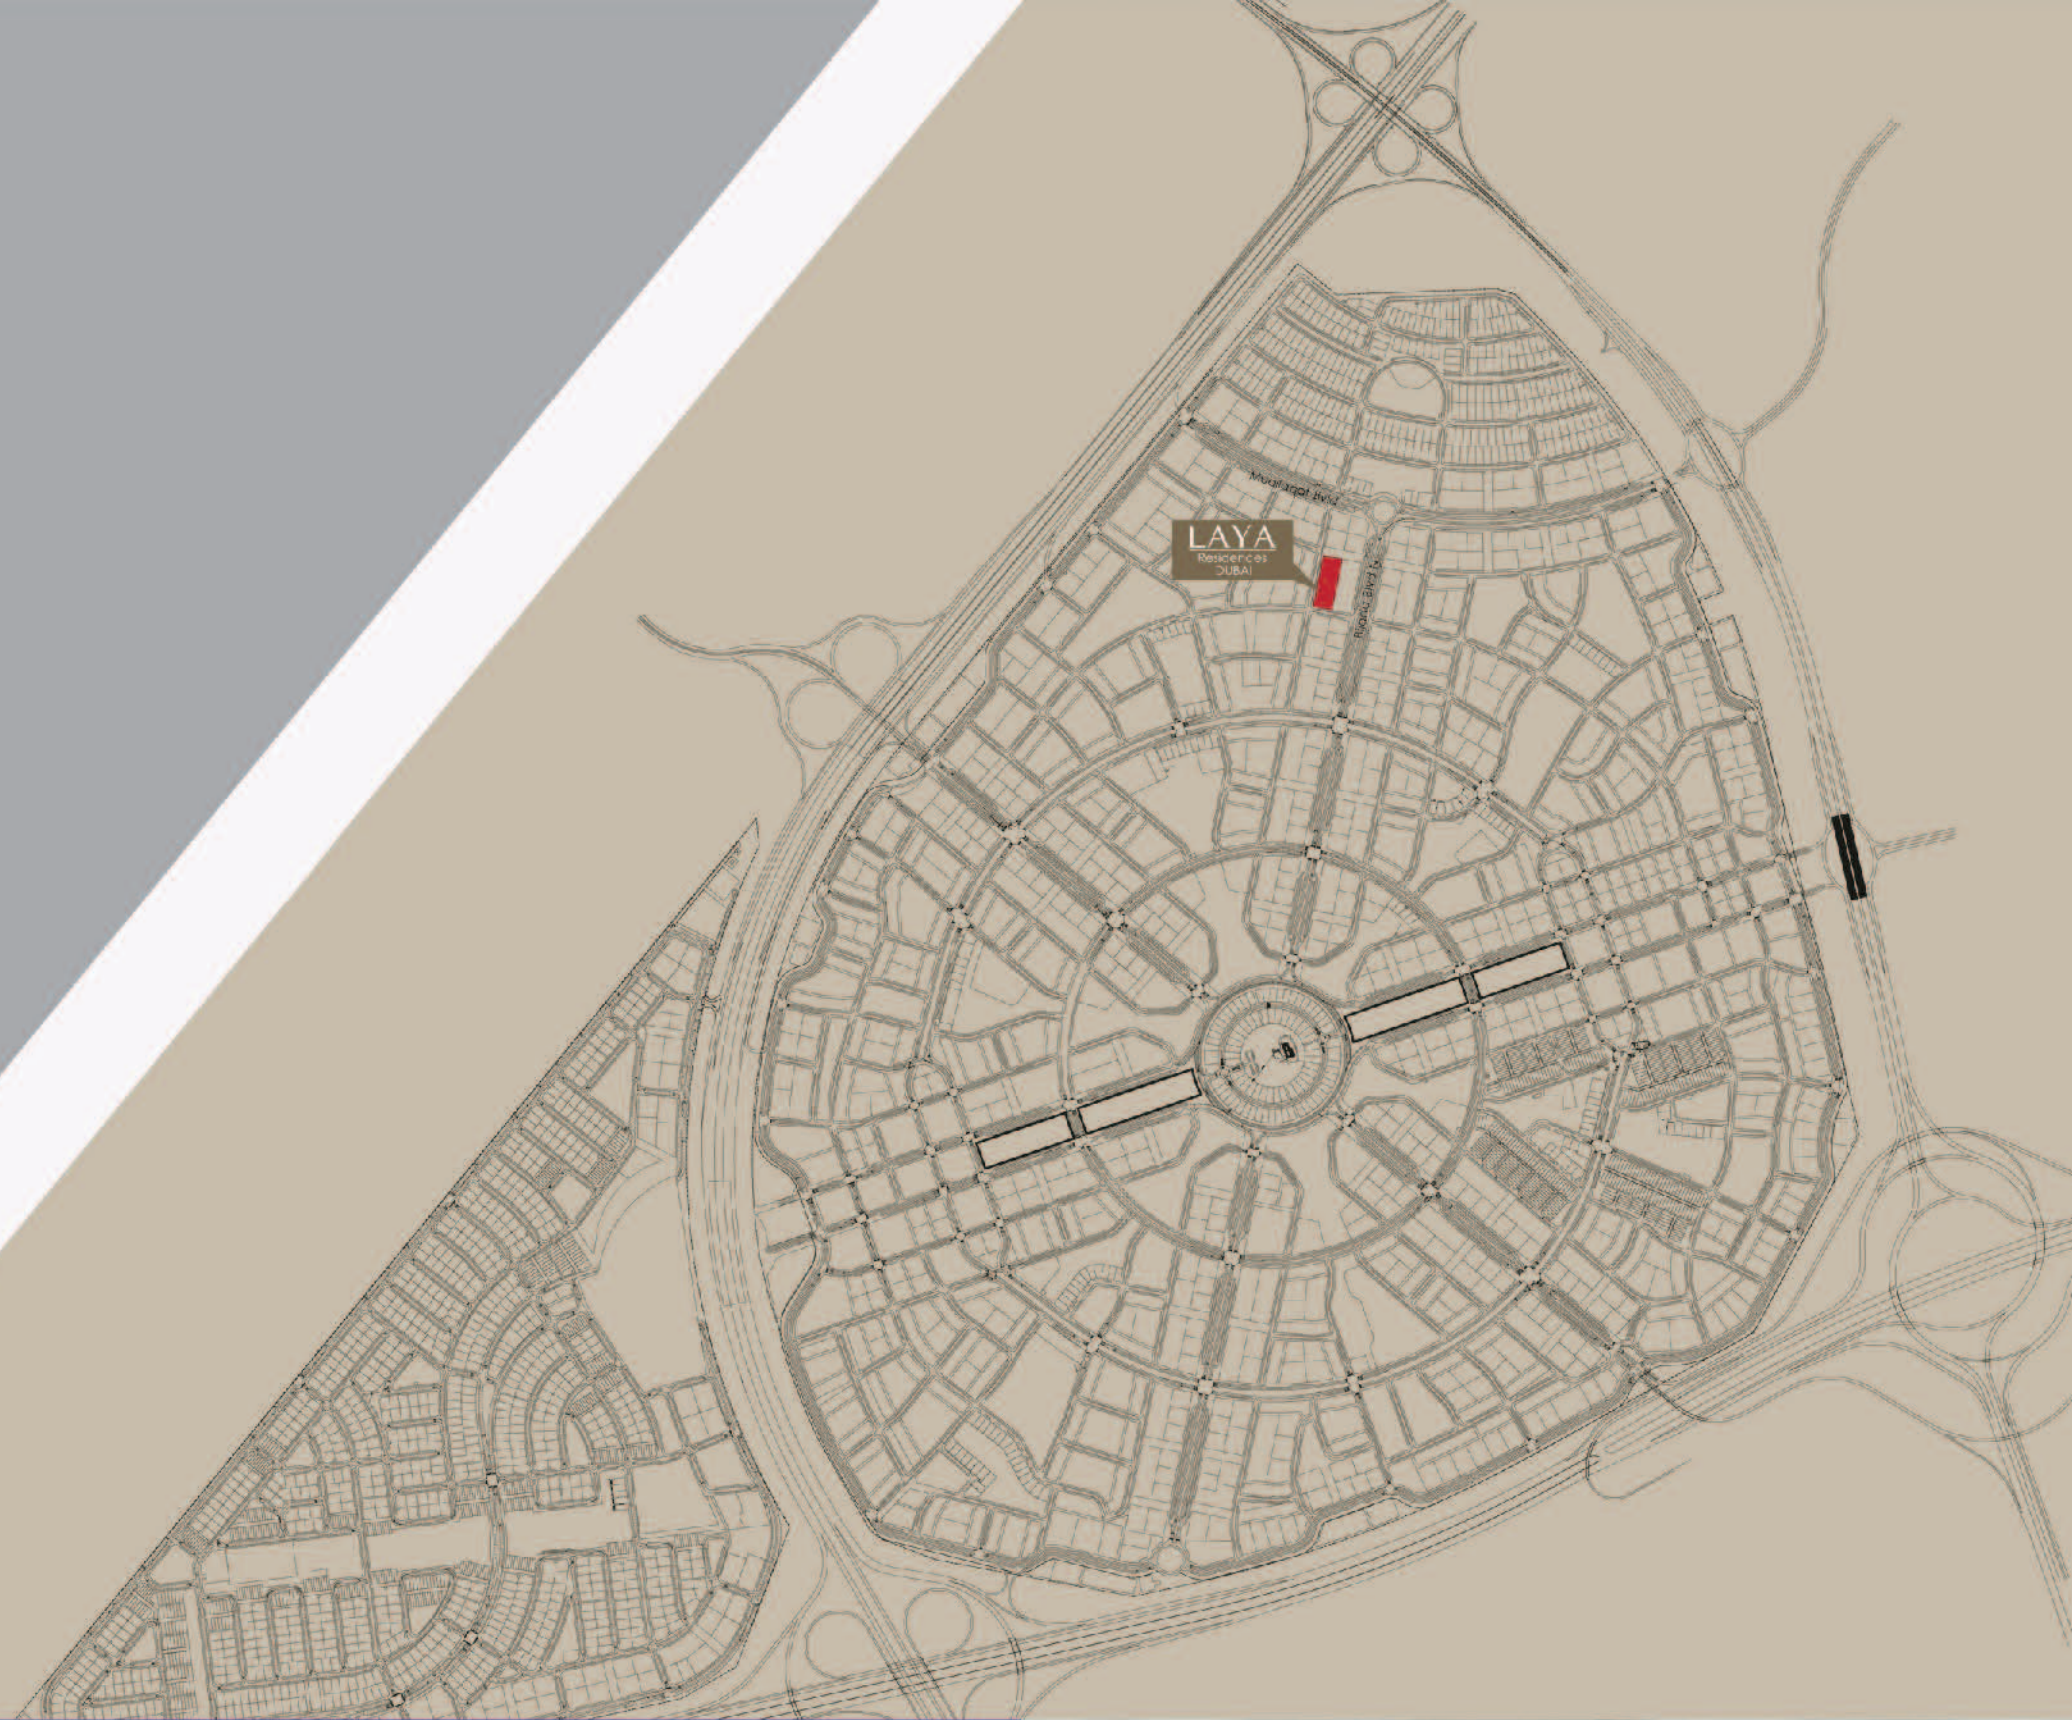

LAYA

Residences
DUBAI

LOCATION

Centrally located at the Jumeirah Village, LAYA Residences easily accessible from Shekh Zayed Road and Al Khail road within 5 minutes drive. Located at an equal distance from Al Maktoum International Airport & Dubai World Central Airport makes its location very convenient to any resident of Dubai by Road or Air Transport.

Close proximity to:

- / Supermarkets
- / Schools
- / Parks
- / Restaurants
- / Banks
- / Mosque

www.layaresidences.com

AL KHAIL AVENUE